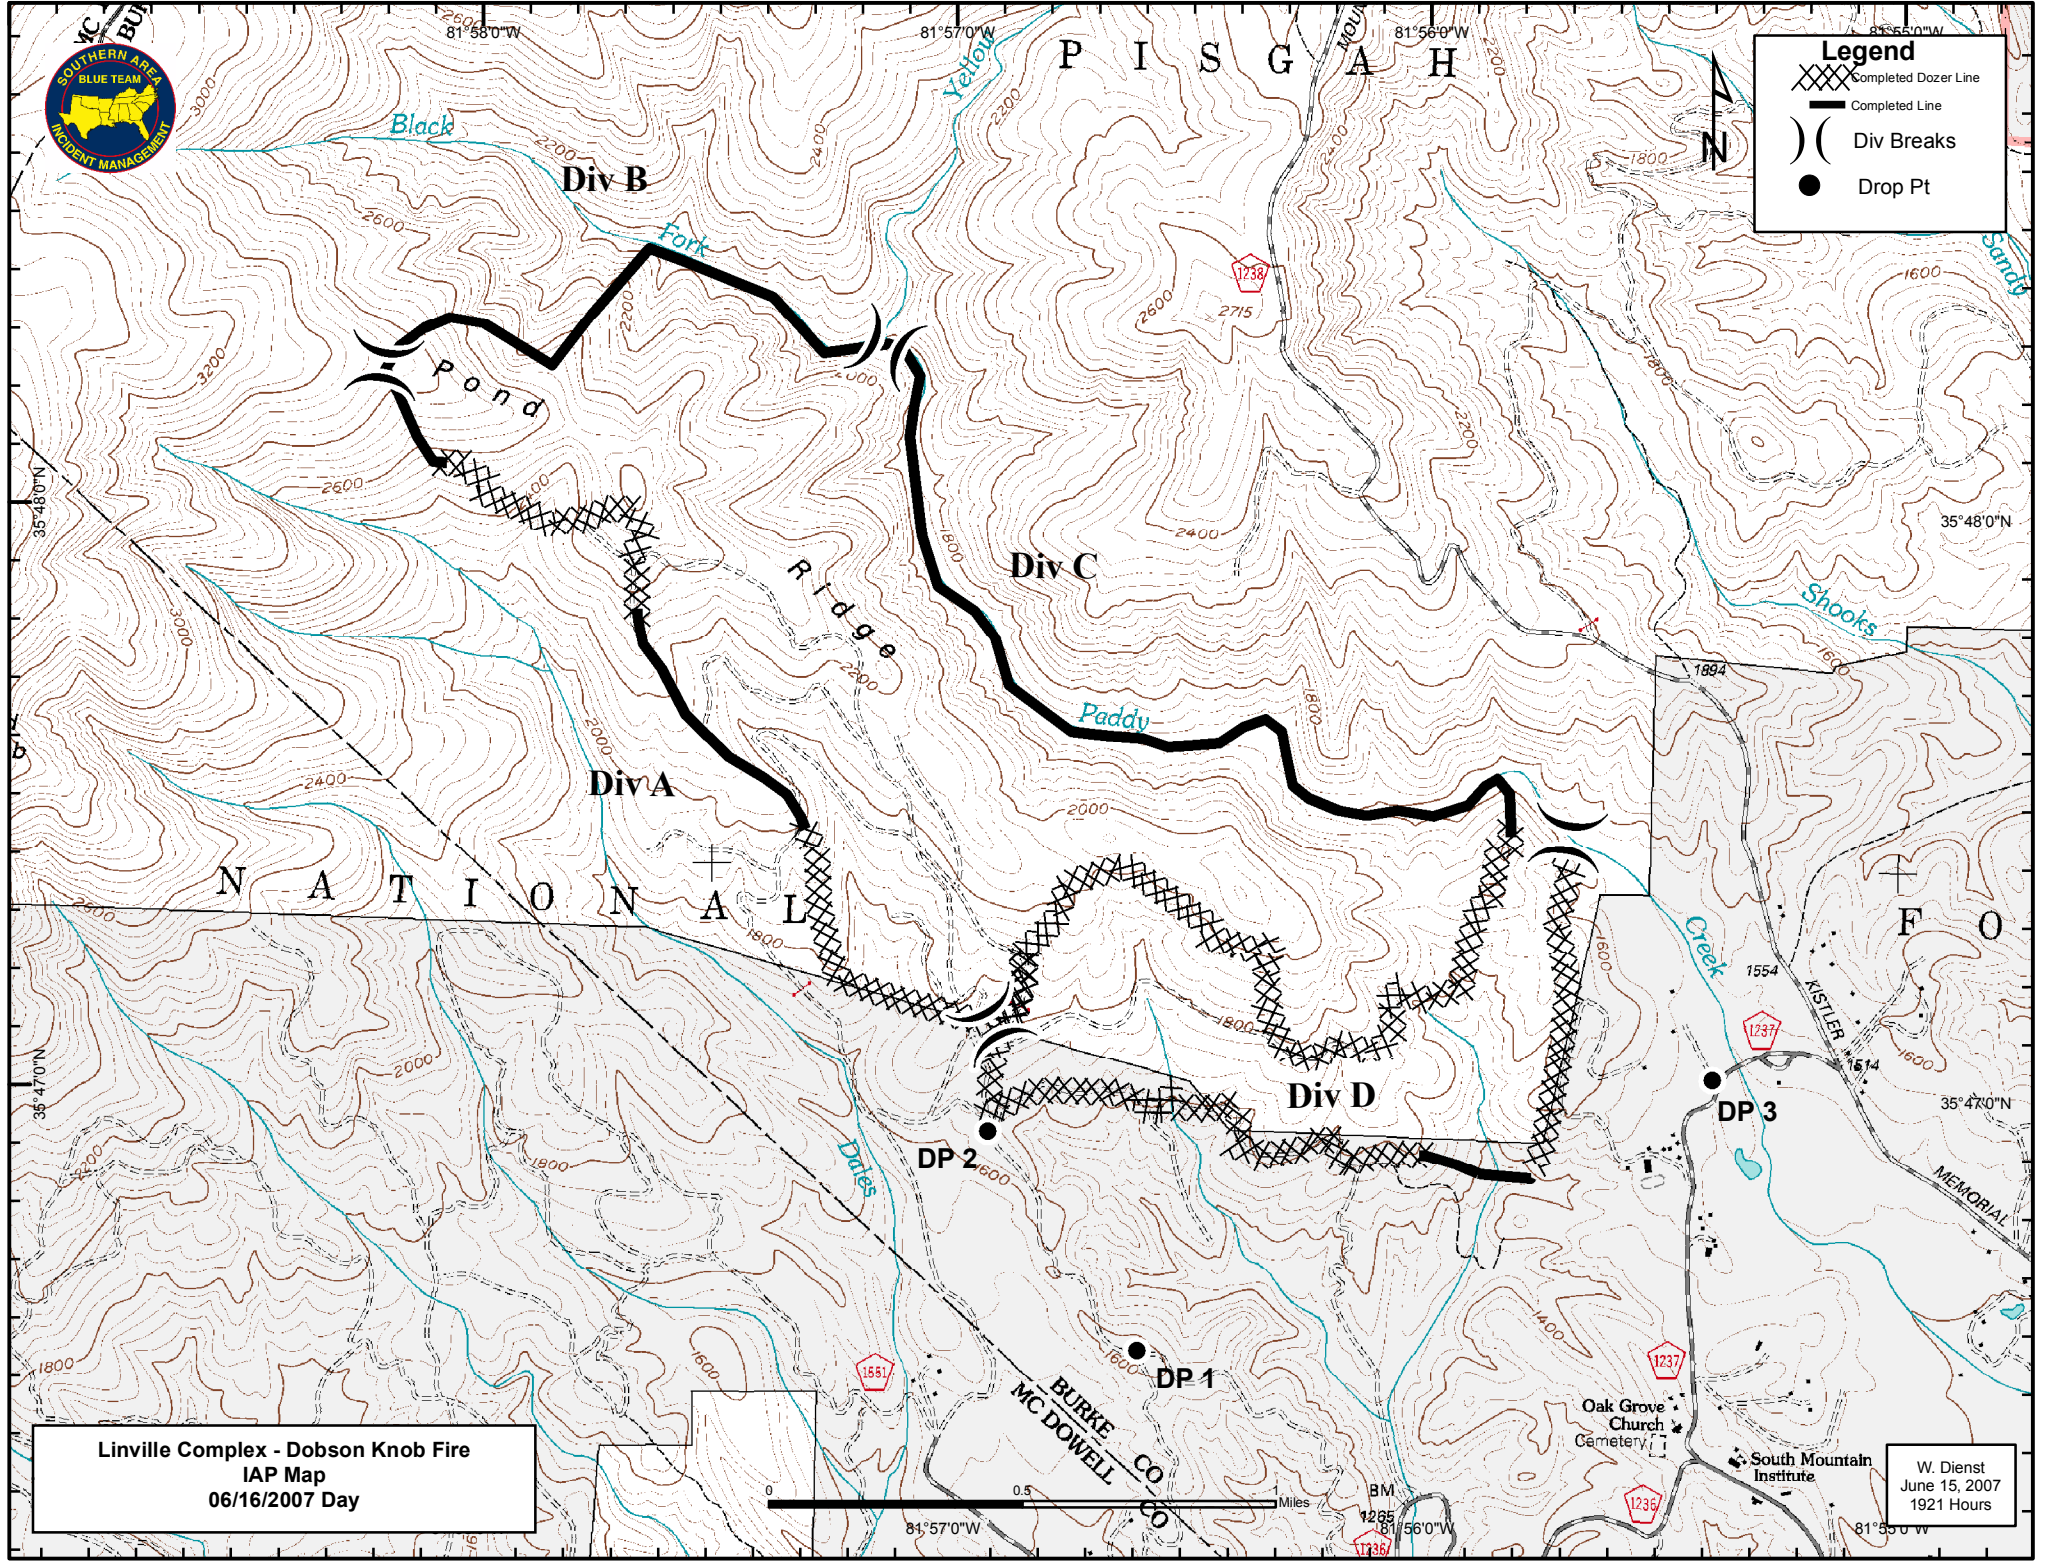

**Legend**

- Completed Dozer Line
- Completed Line
- Div Breaks
- Drop Pt

Linville Complex - Dobson Knob Fire  
 IAP Map  
 06/16/2007 Day

W. Dienst  
 June 15, 2007  
 1921 Hours