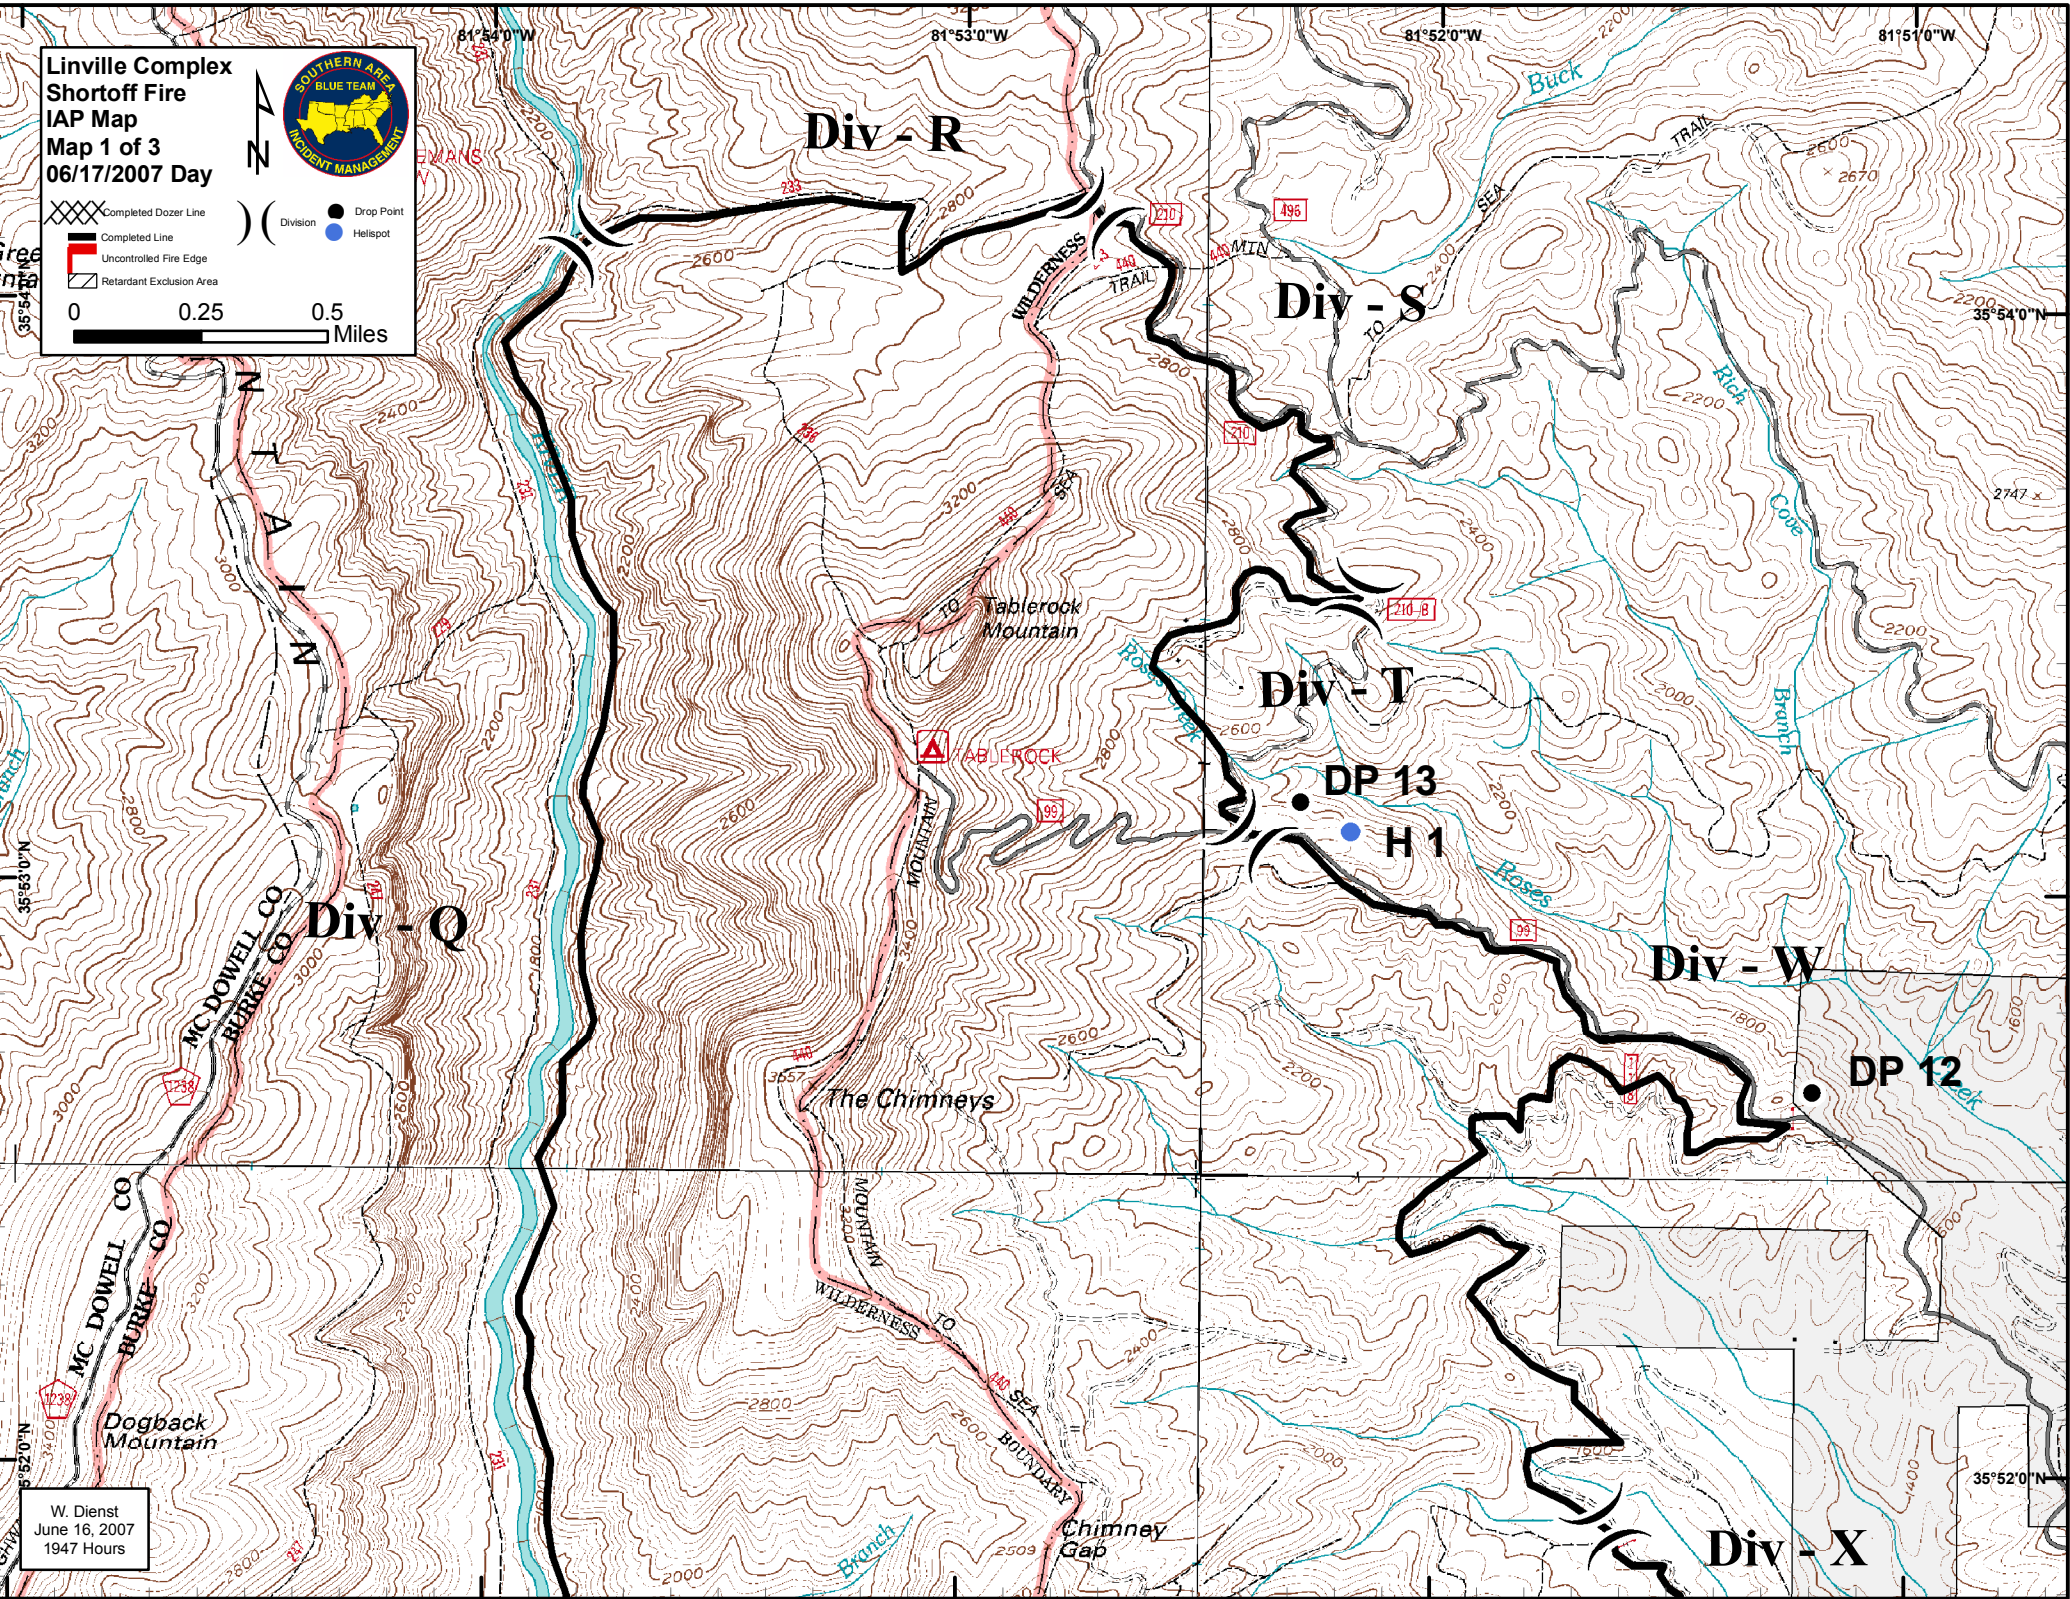

**Linville Complex
Shortoff Fire
IAP Map
Map 1 of 3
06/17/2007 Day**

Completed Dozer Line
Completed Line
Uncontrolled Fire Edge
Retardant Exclusion Area

Division
Drop Point
Helispot

0 0.25 0.5 Miles

W. Dienst
June 16, 2007
1947 Hours

Div - X