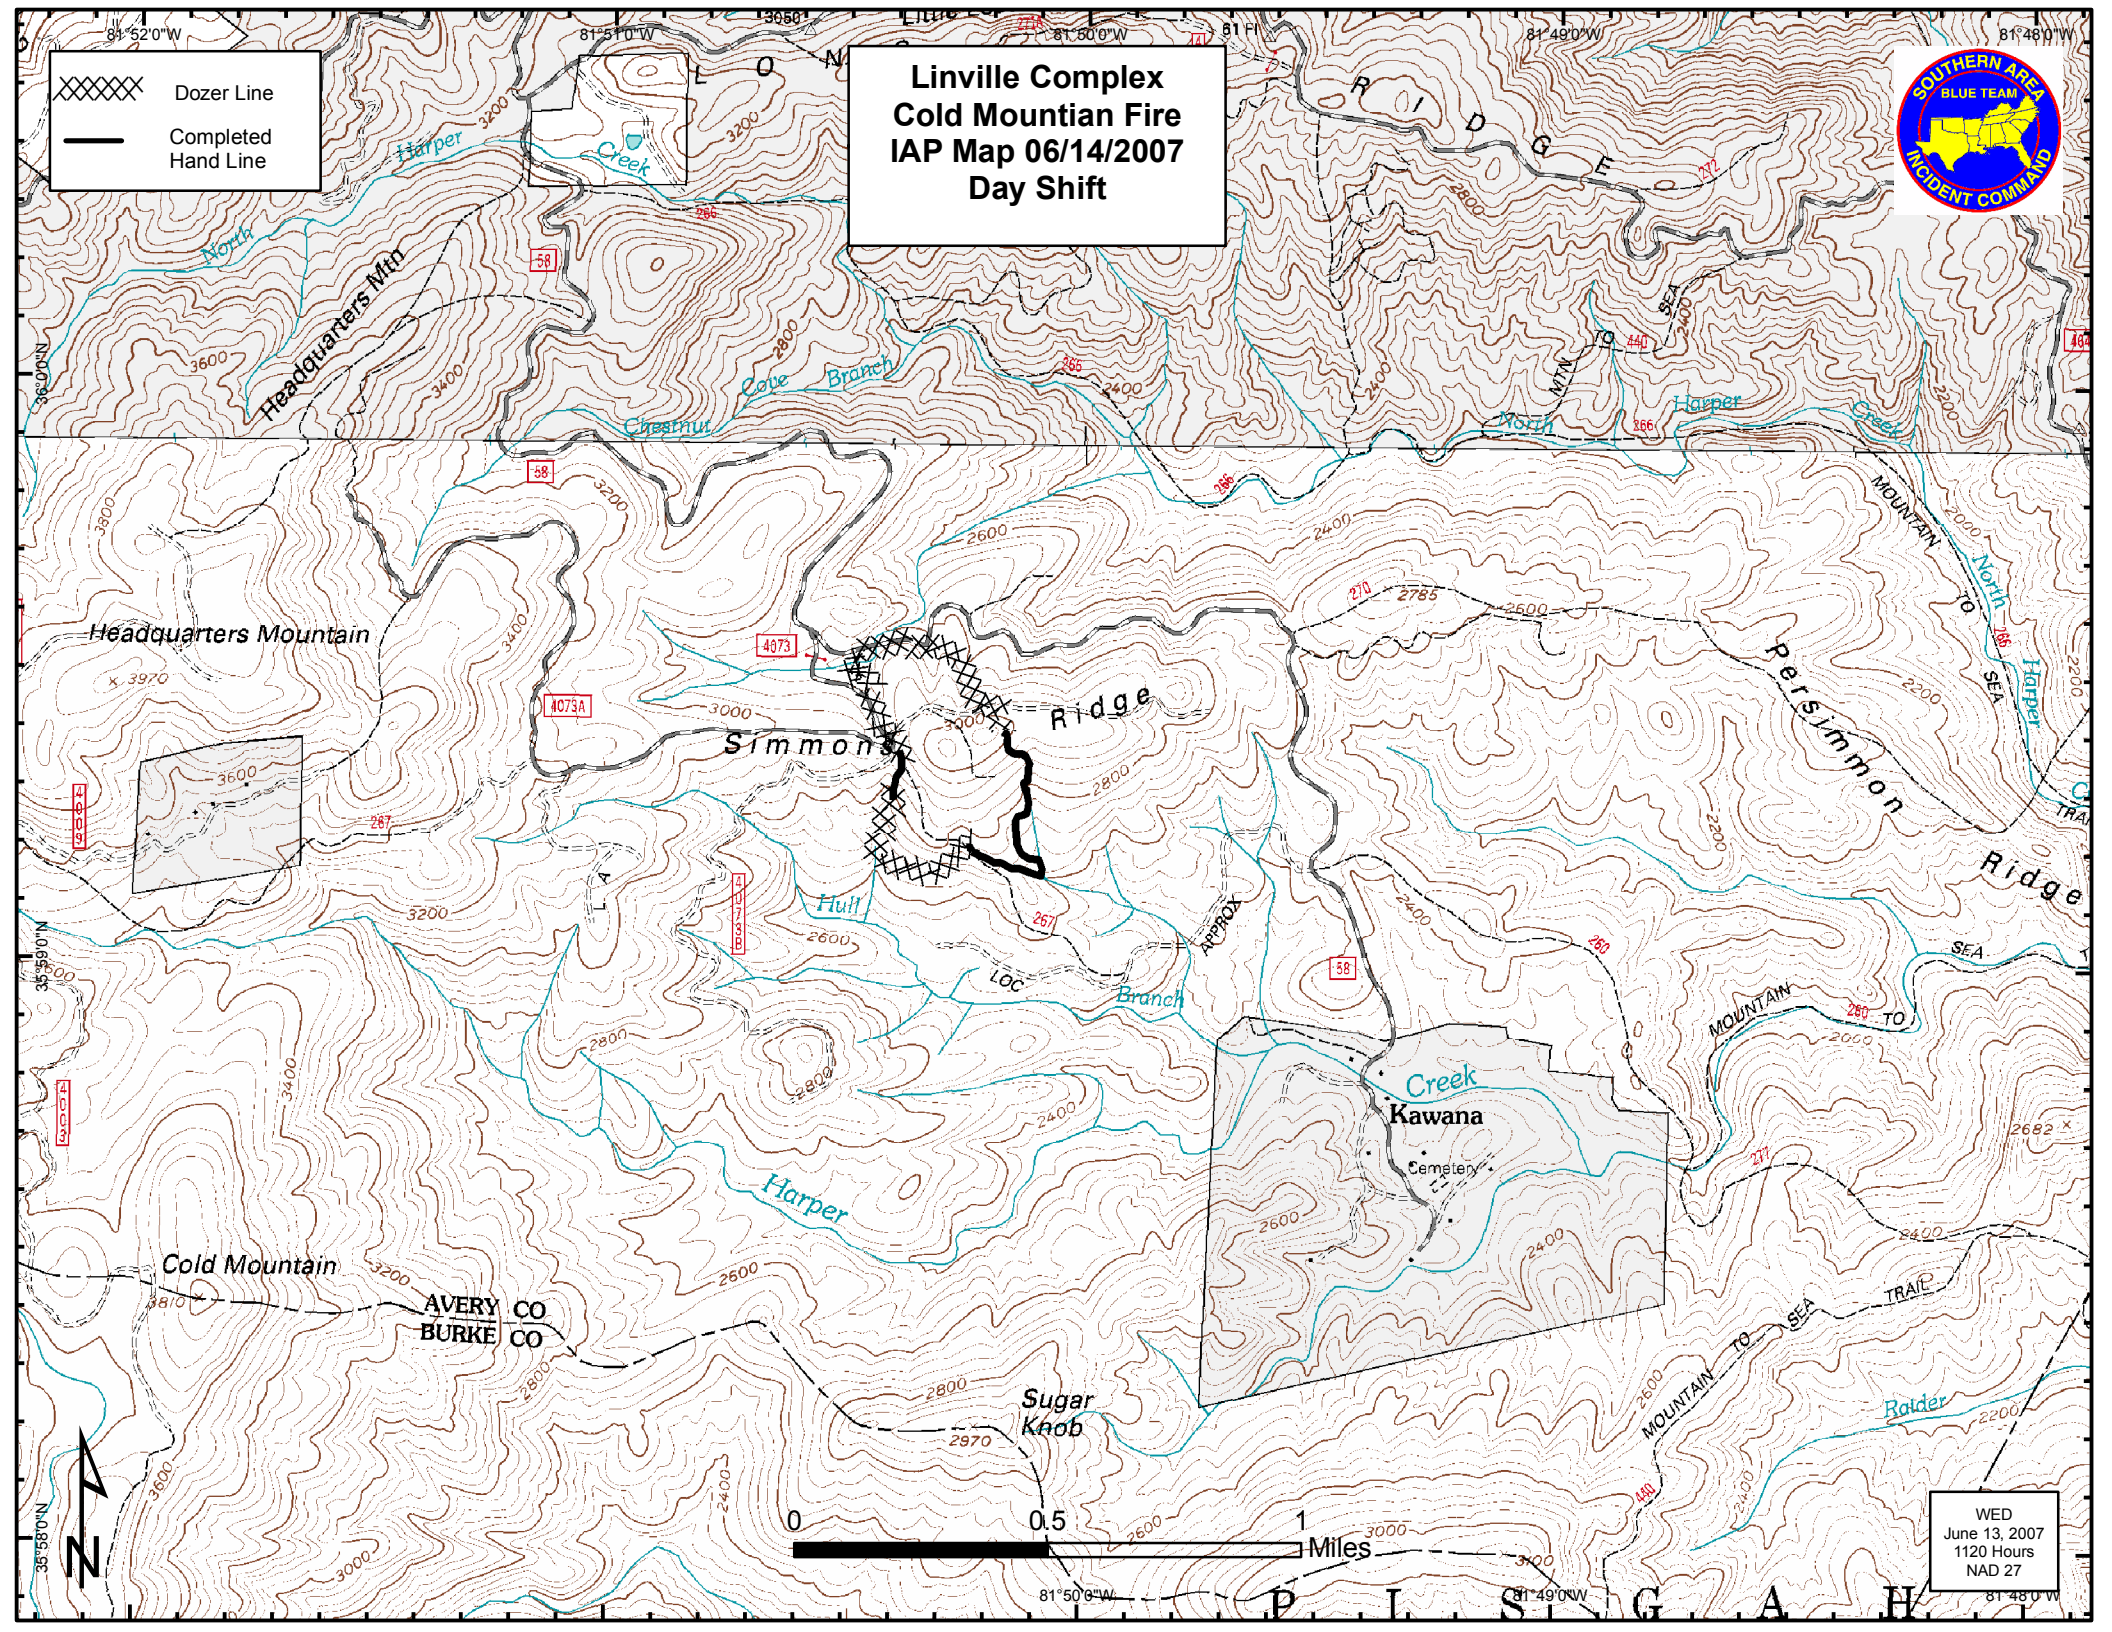

 Dozer Line
 Completed Hand Line

Linville Complex
Cold Mountain Fire
IAP Map 06/14/2007
Day Shift

WED
 June 13, 2007
 1120 Hours
 NAD 27