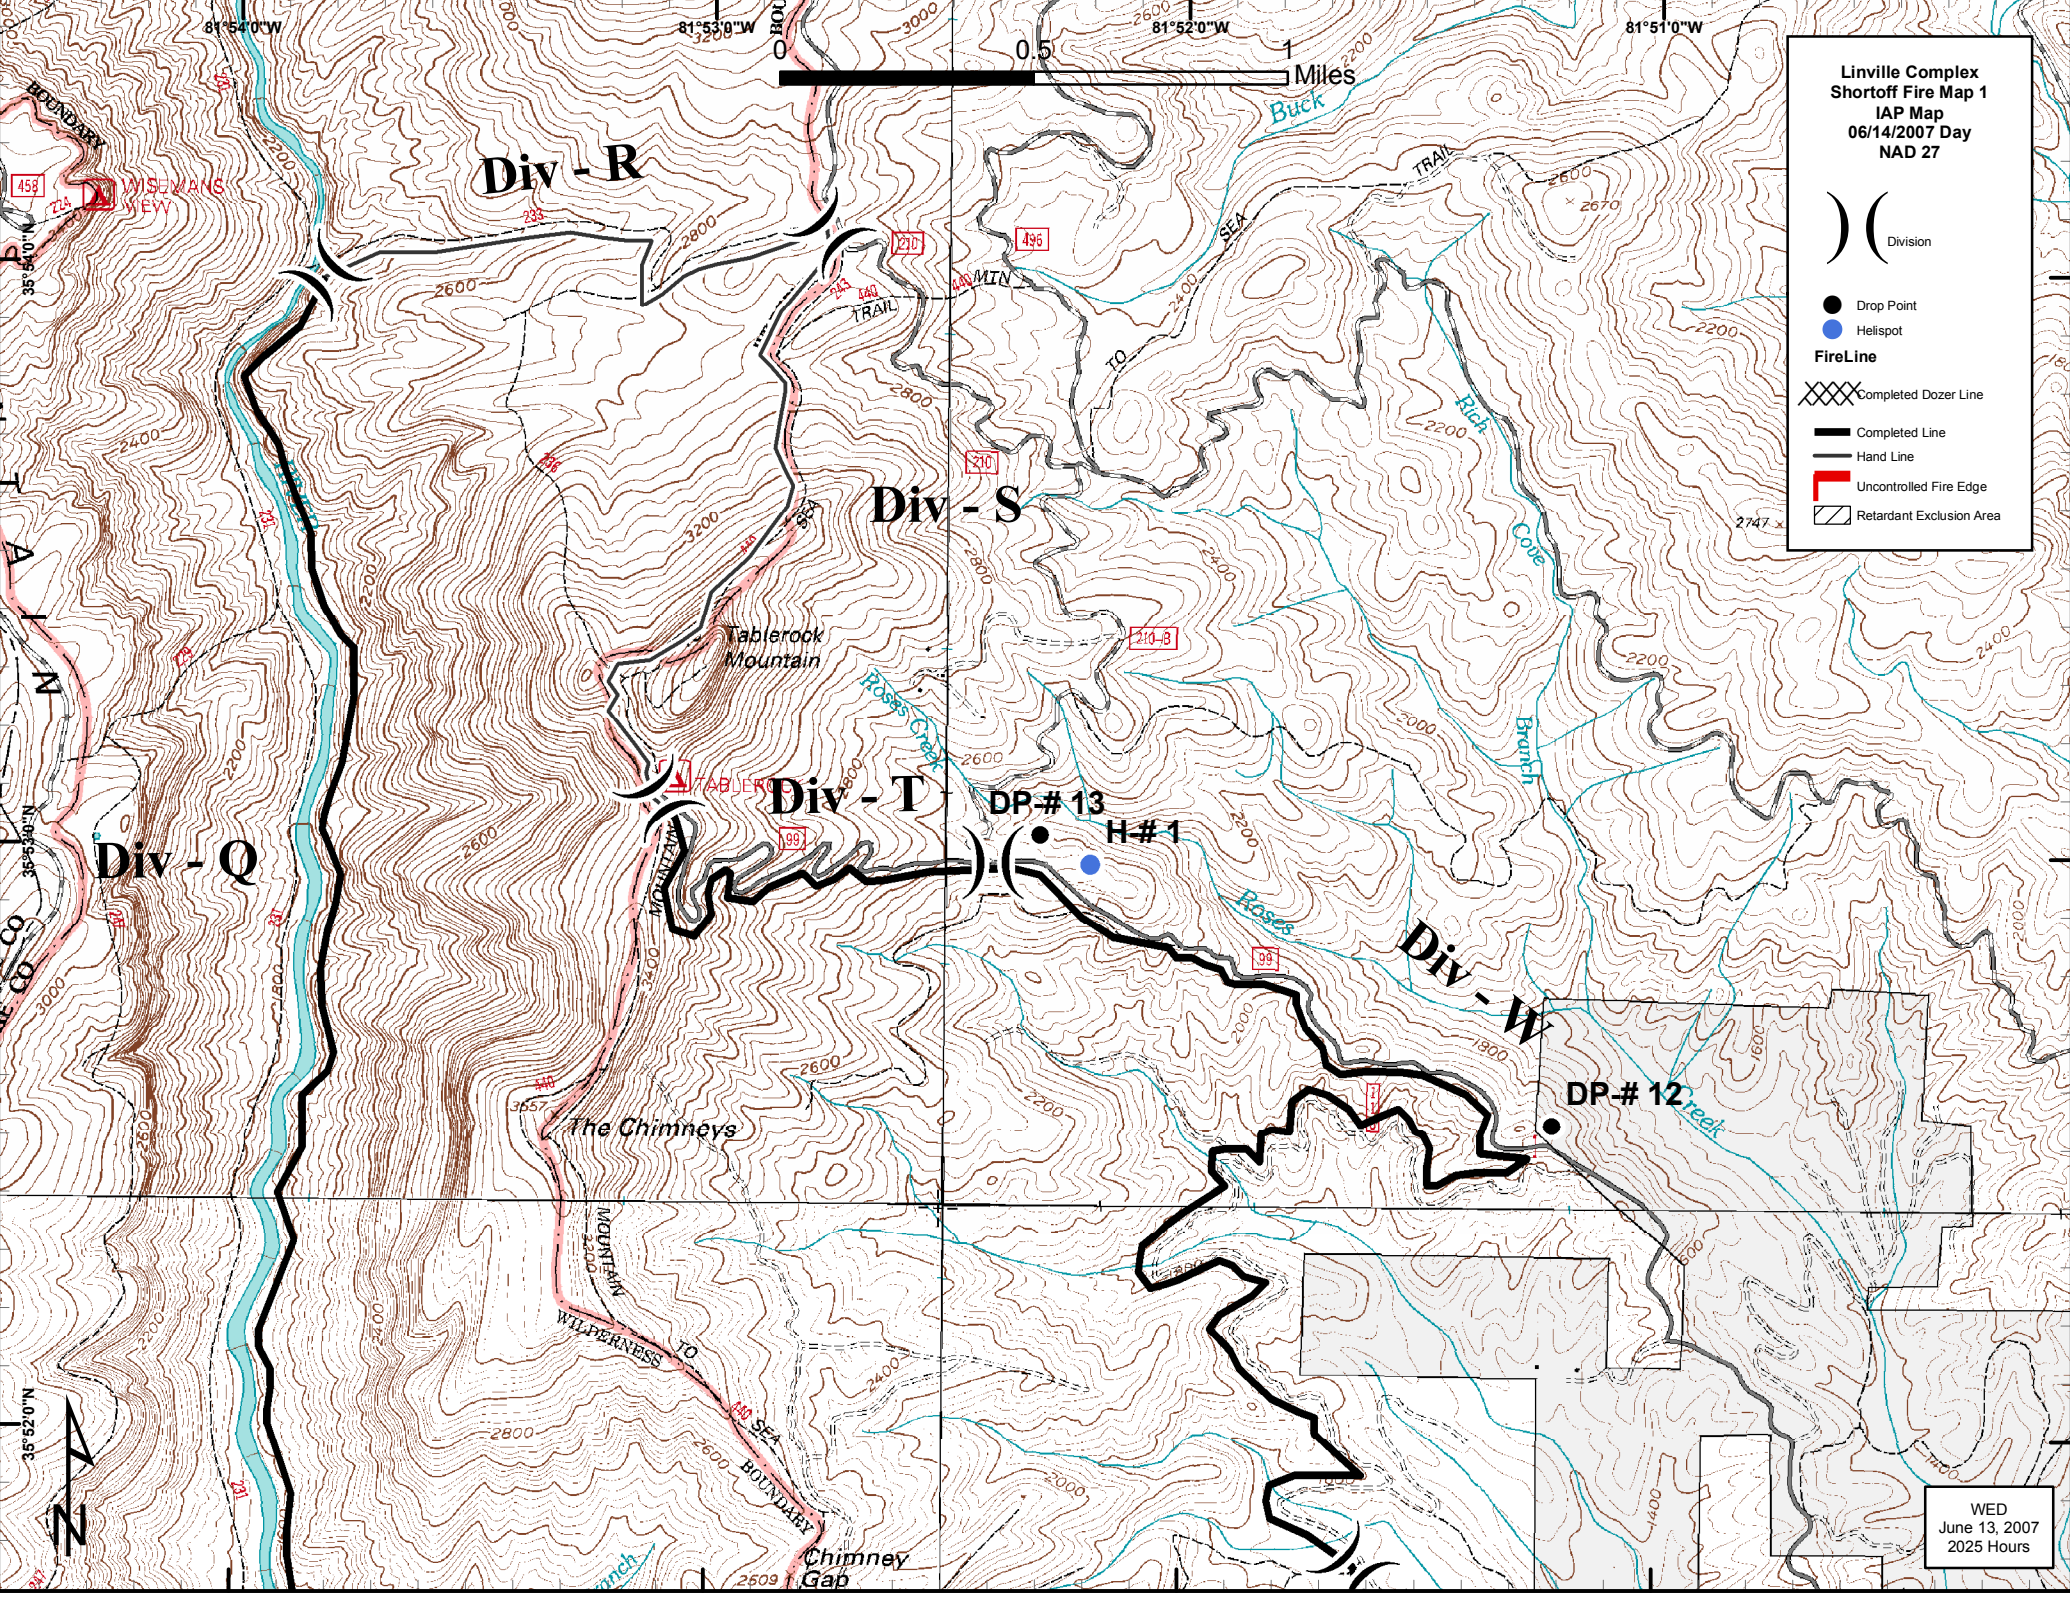

Linville Complex  
Shortoff Fire Map 1  
IAP Map  
06/14/2007 Day  
NAD 27

) ( Division

● Drop Point

● Helispot

**FireLine**

XXXX Completed Dozer Line

— Completed Line

— Hand Line

Uncontrolled Fire Edge

Retardant Exclusion Area

WED  
June 13, 2007  
2025 Hours