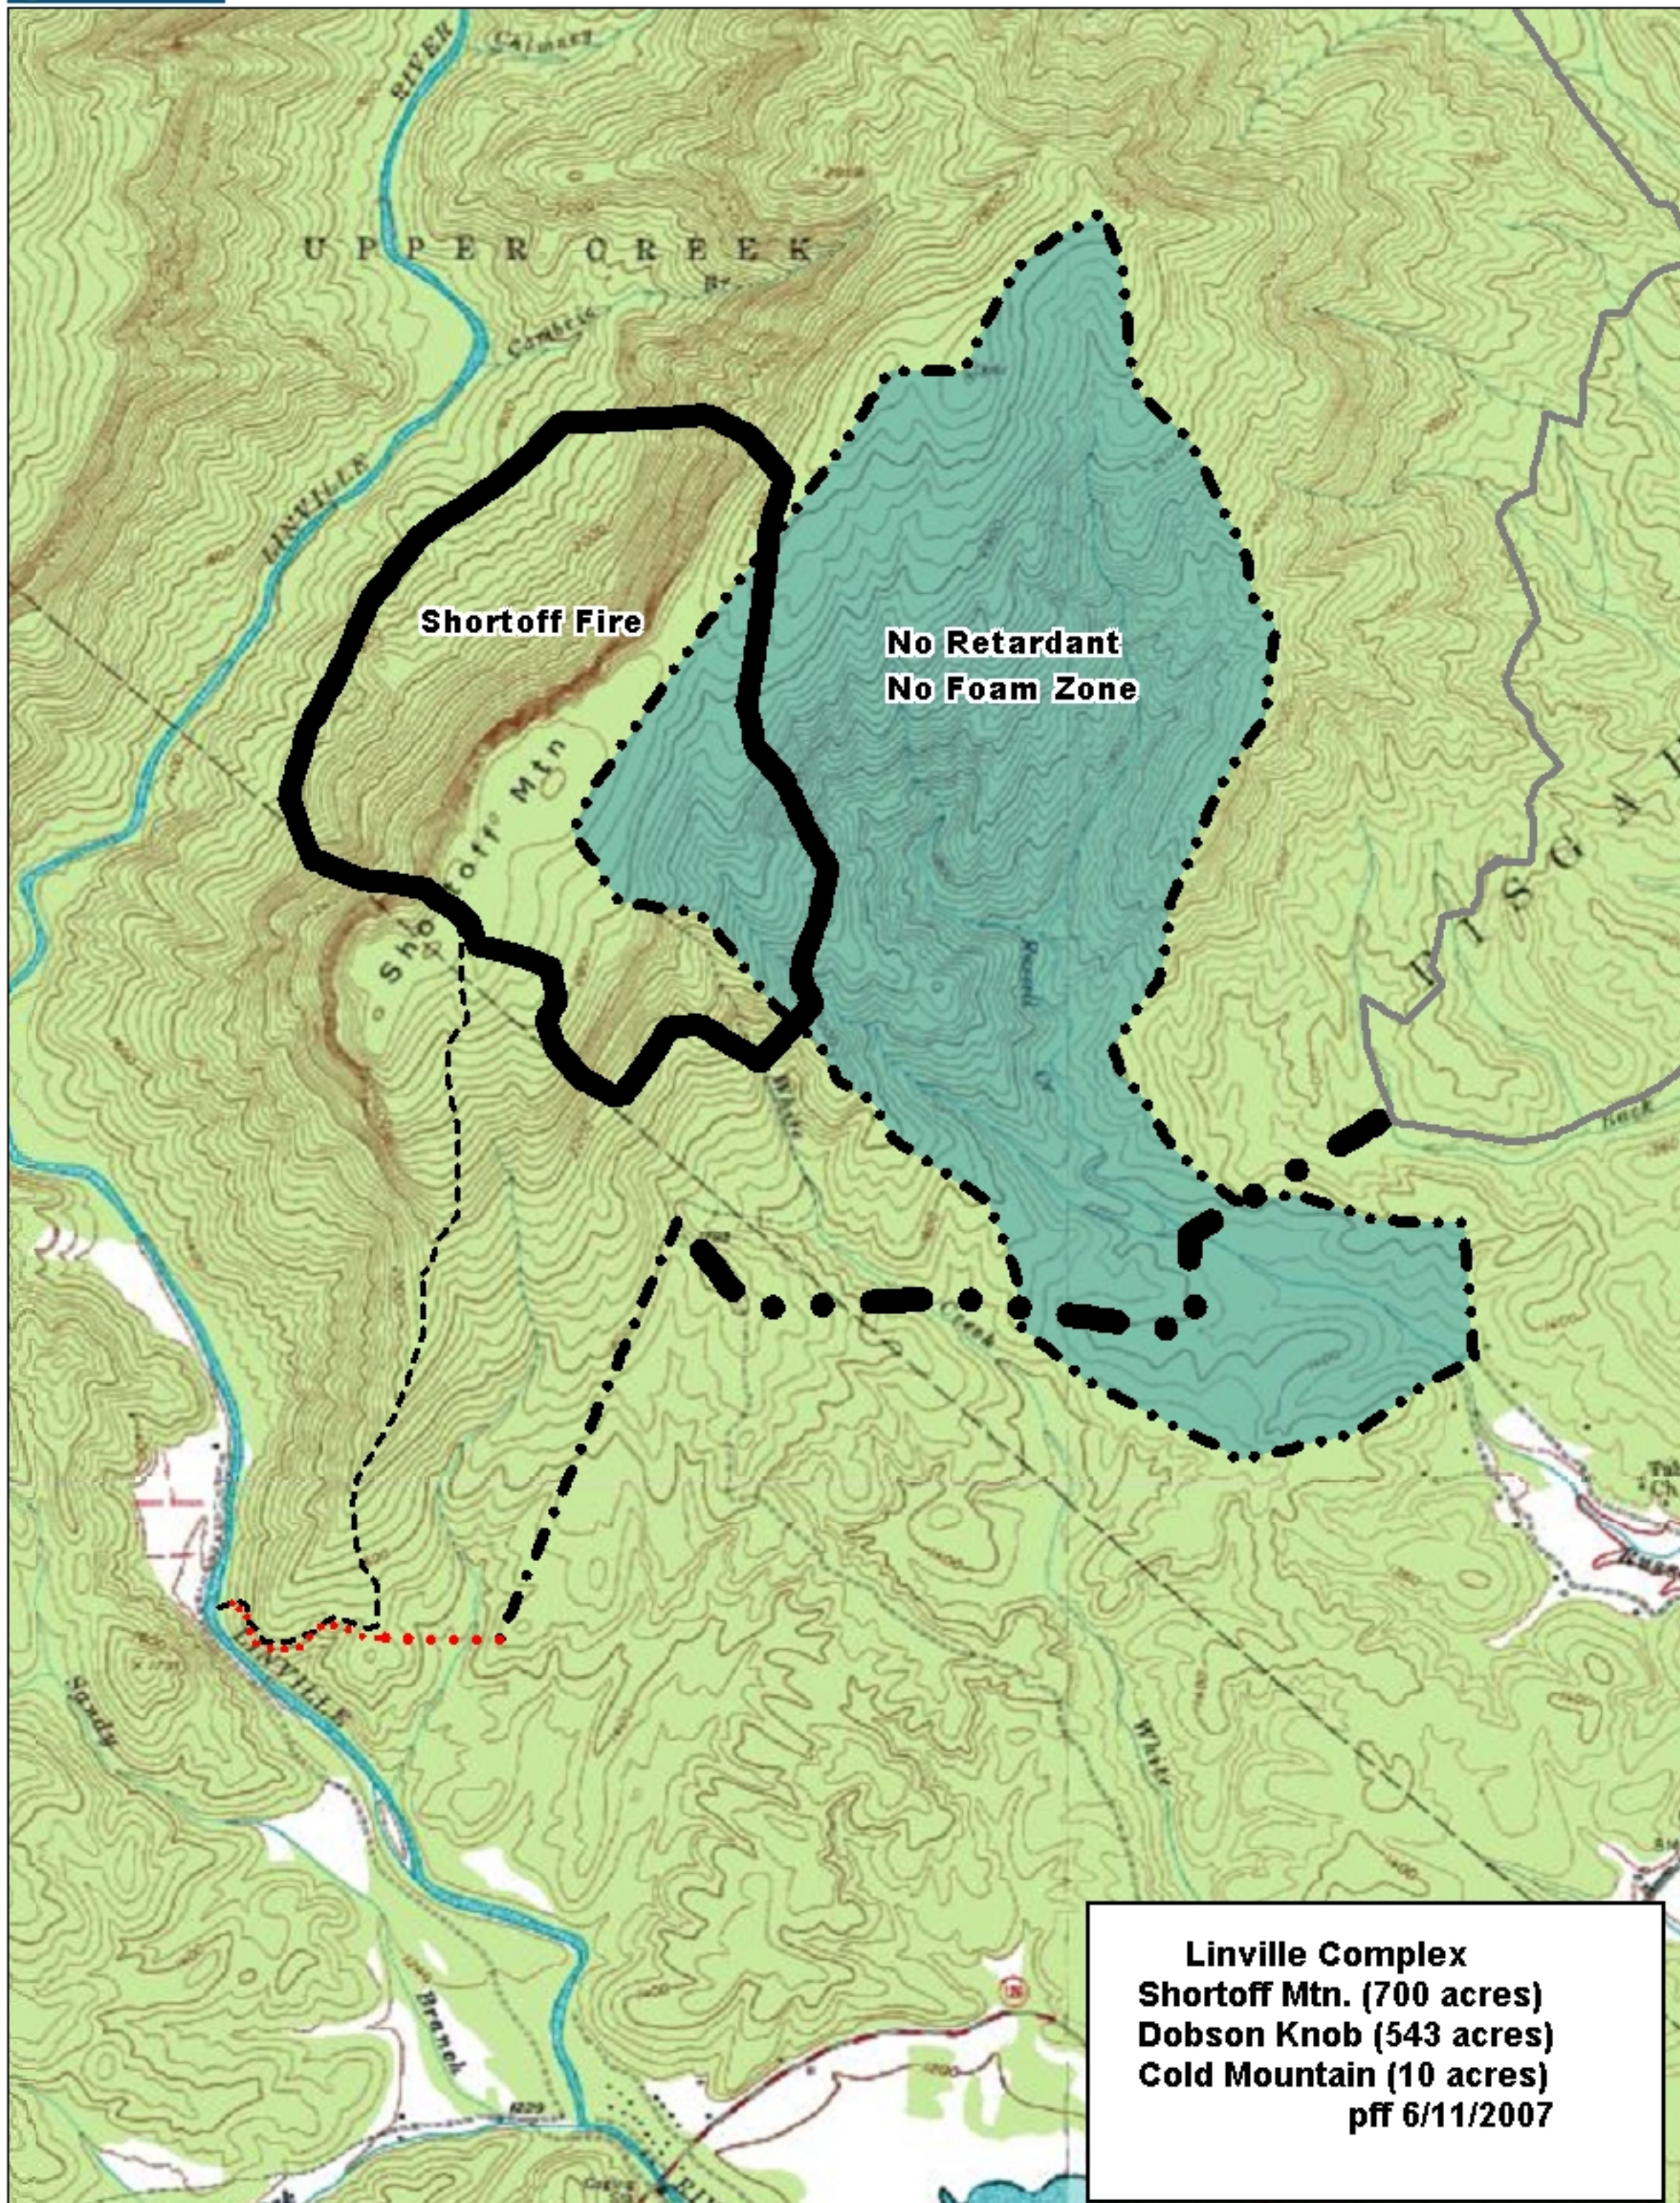

Data use subject to license.

© 2006 DeLorme. Topo USA® 6.0.

www.delorme.com

MN (6.4° W)

Data Zoom 13-0

Linville Complex
Shortoff Mtn. (700 acres)
Dobson Knob (543 acres)
Cold Mountain (10 acres)
 pff 6/11/2007