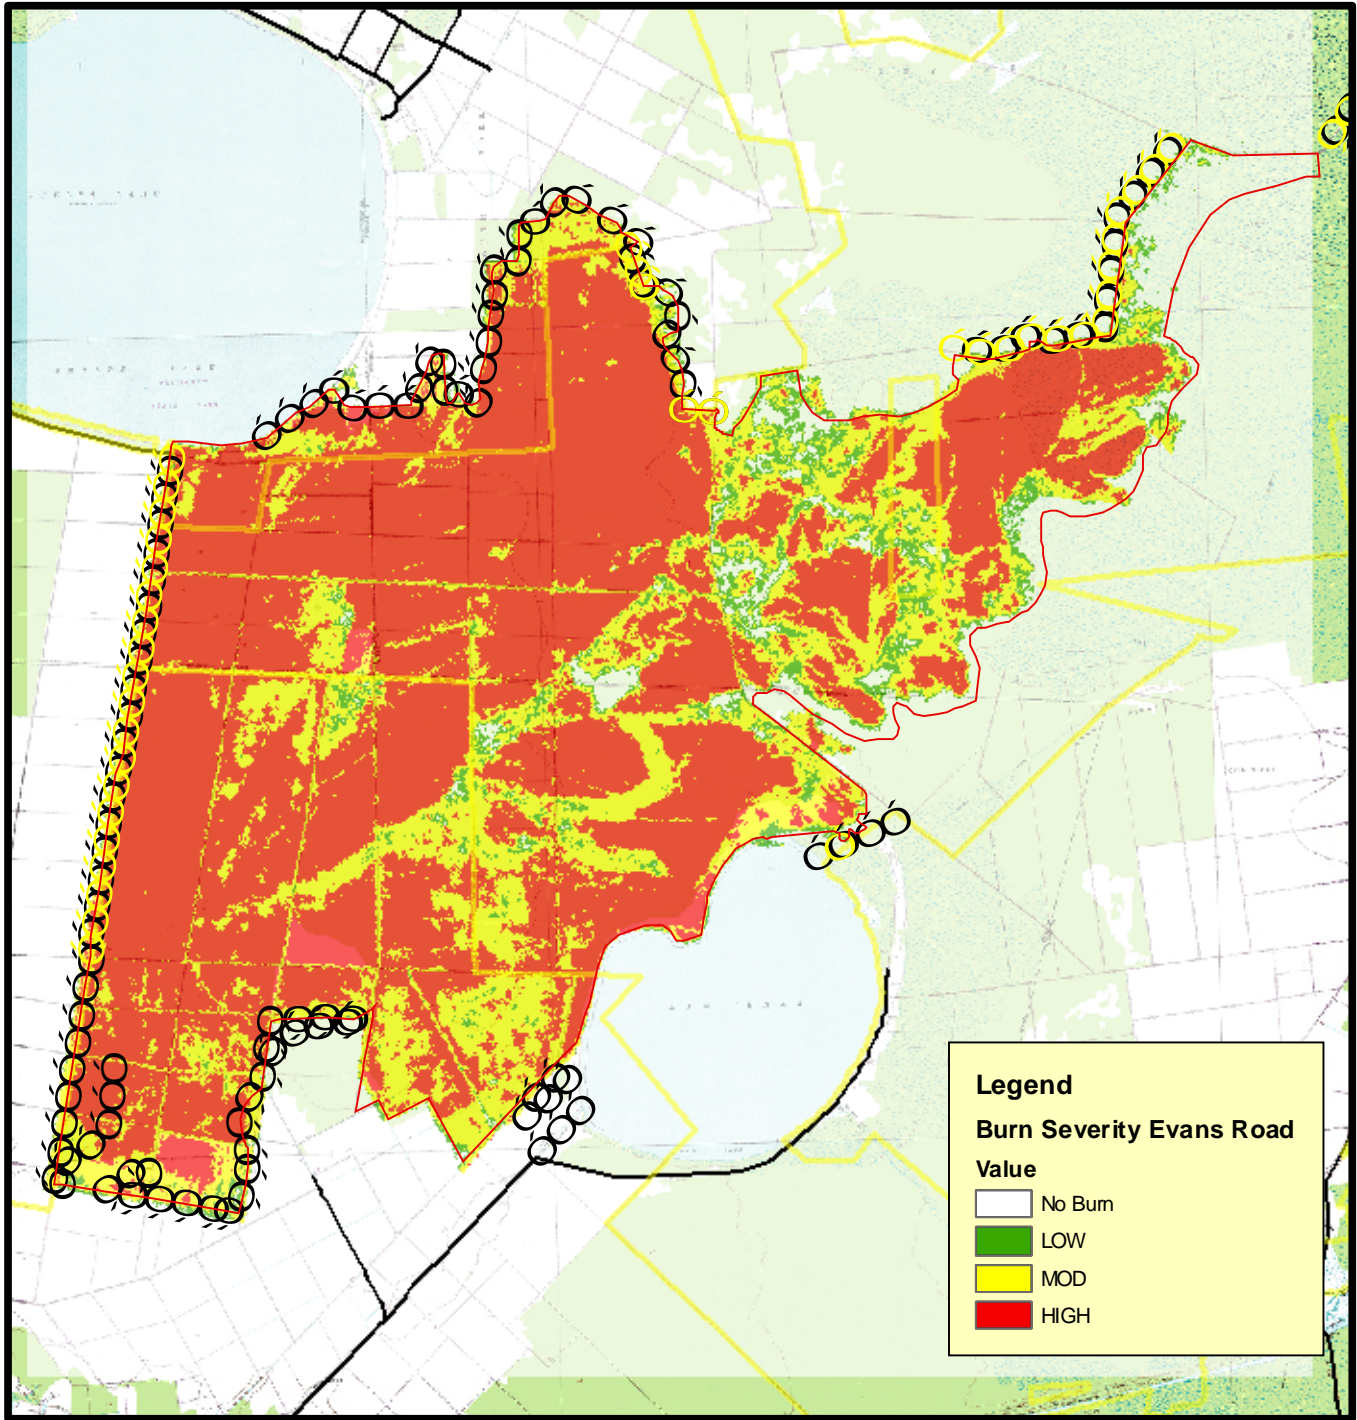

Burn Severity Map Evans Road Fire July 21, 2008

USFWS
Map Created July 21, 2008
Based on USGS BARC Map
SWilder
Southeast Region