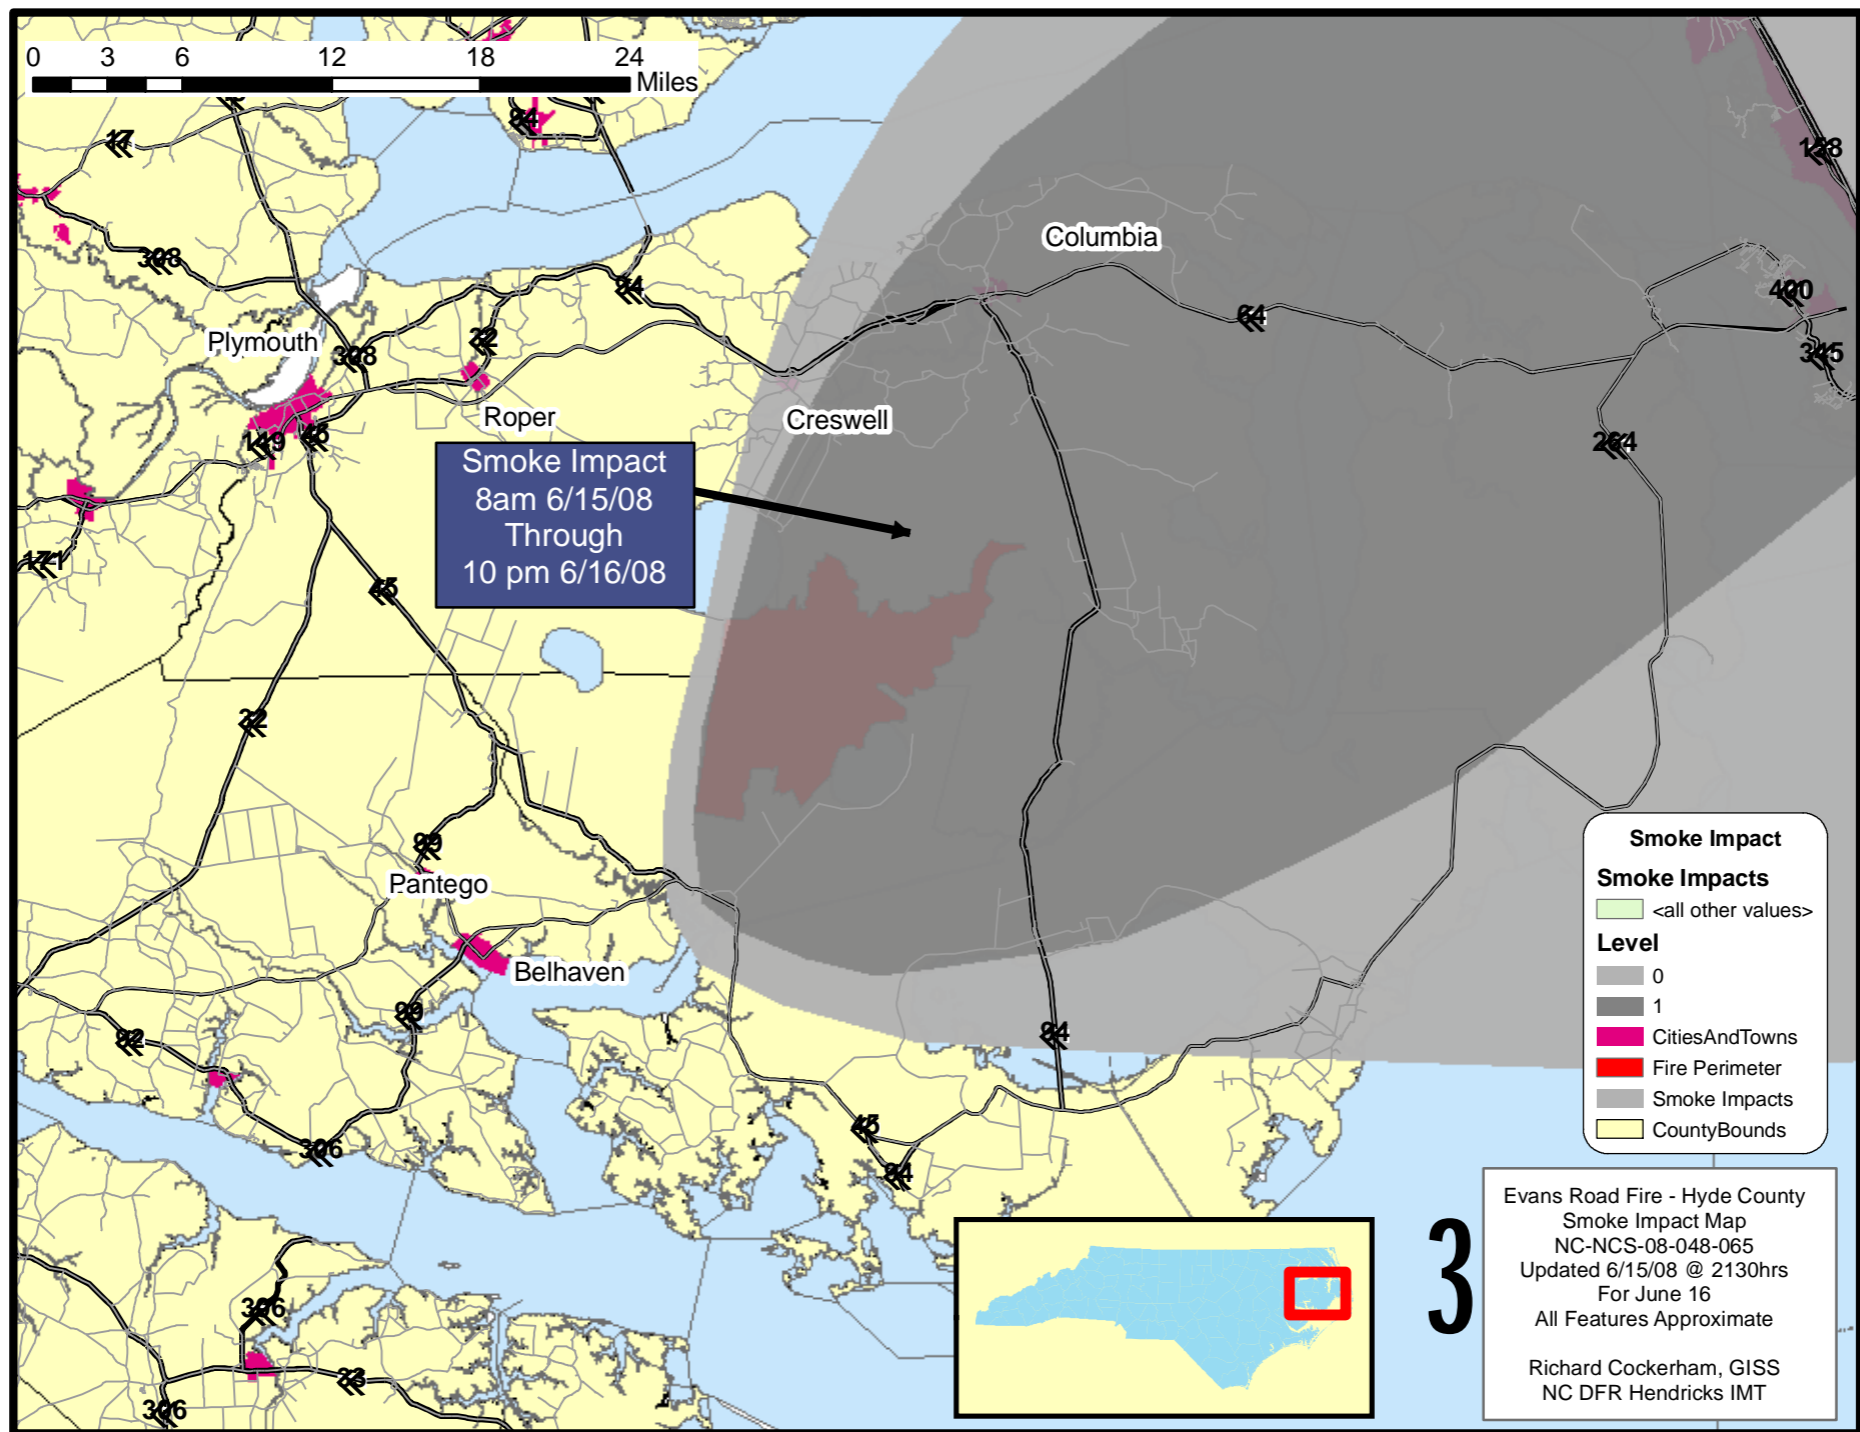

Smoke Impact  
5:30pm 6/10/08  
Through  
12pm 6/10/08

Smoke Impact  
12am 6/11/08  
Through  
4am 6/11/08

Smoke Impact  
4am 6/11/08  
Through  
6am 6/11/08

Smoke Impact  
From 8am 6/13/08  
Till 10am 6/13/08

Smoke will shift  
from the West to  
the North

Smoke Impact  
8pm 6/13/08  
Through  
12am 6/14/08

3