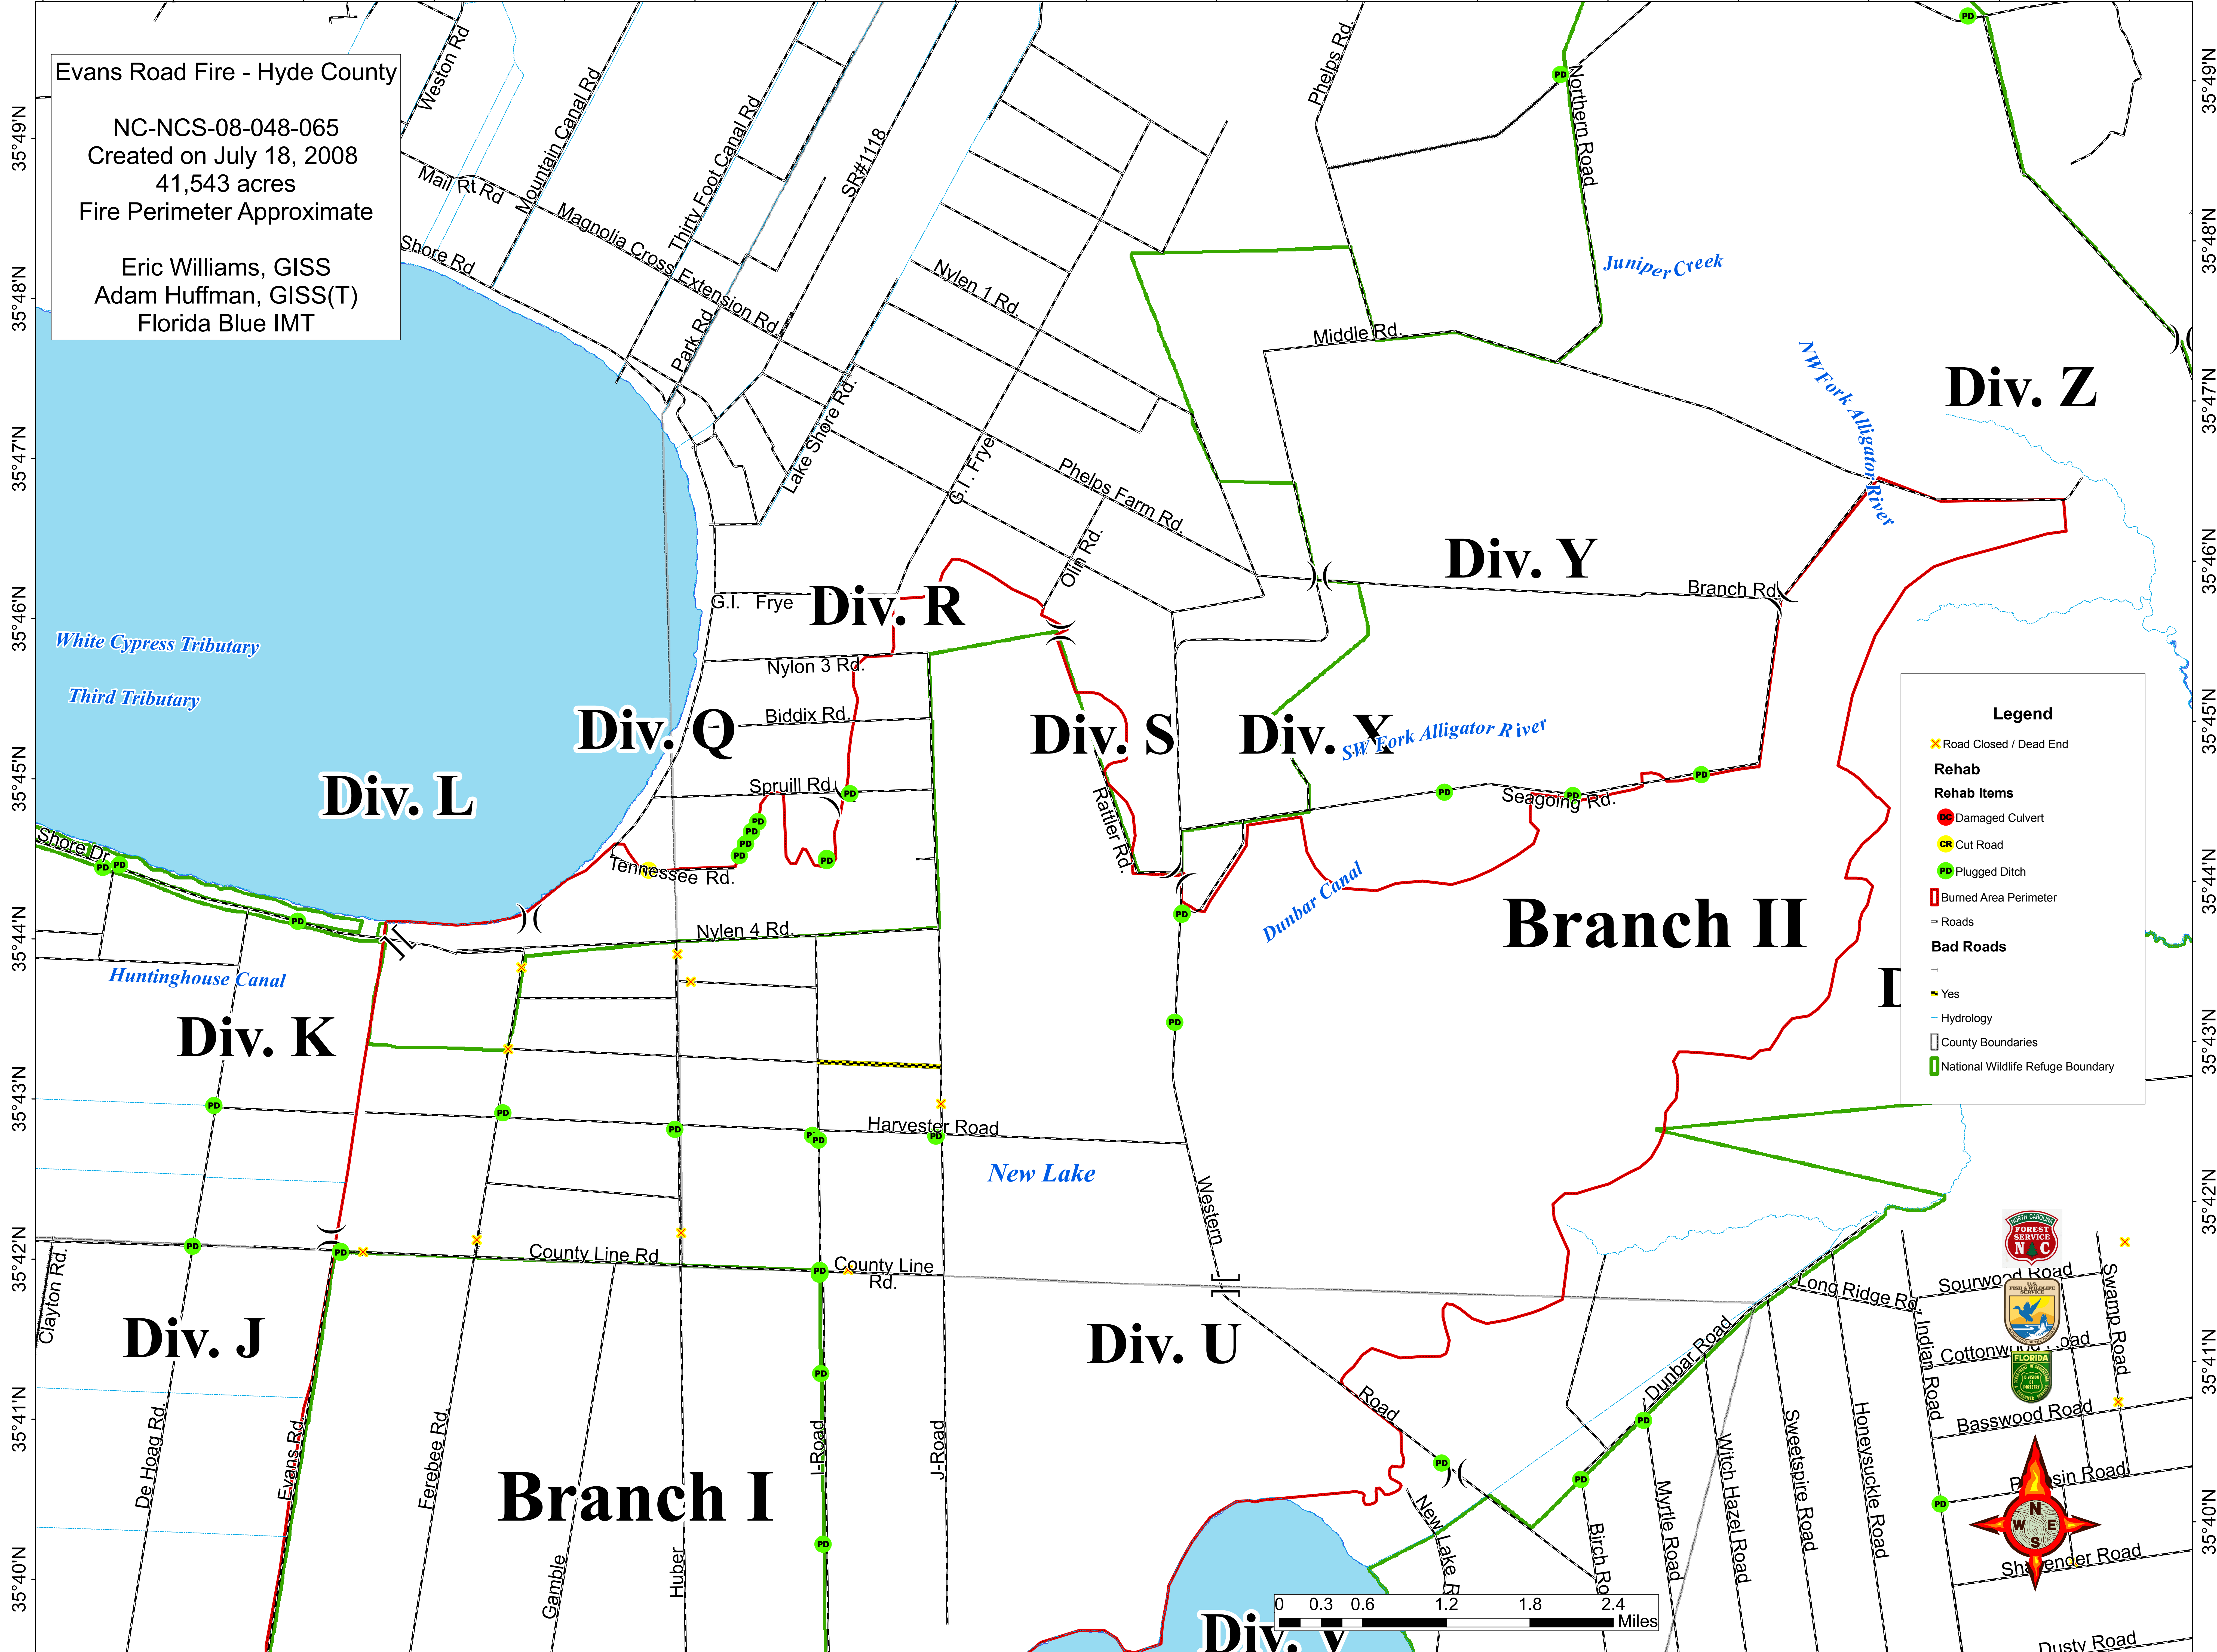

76°29'W 76°28'W 76°27'W 76°26'W 76°25'W 76°24'W 76°23'W 76°22'W 76°21'W 76°20'W 76°19'W 76°18'W 76°17'W 76°16'W 76°15'W 76°14'W 76°13'W

Evans Road Fire - Hyde County
NC-NCS-08-048-065
Created on July 18, 2008
41,543 acres
Fire Perimeter Approximate

Eric Williams, GISS
Adam Huffman, GISS(T)
Florida Blue IMT

Legend

- ✕ Road Closed / Dead End
- Rehab**
- Rehab Items**
- Damaged Culvert
- Cut Road
- Plugged Ditch
- ▭ Burned Area Perimeter
- Roads
- Bad Roads**
- ± Yes
- Hydrology
- ▭ County Boundaries
- ▭ National Wildlife Refuge Boundary