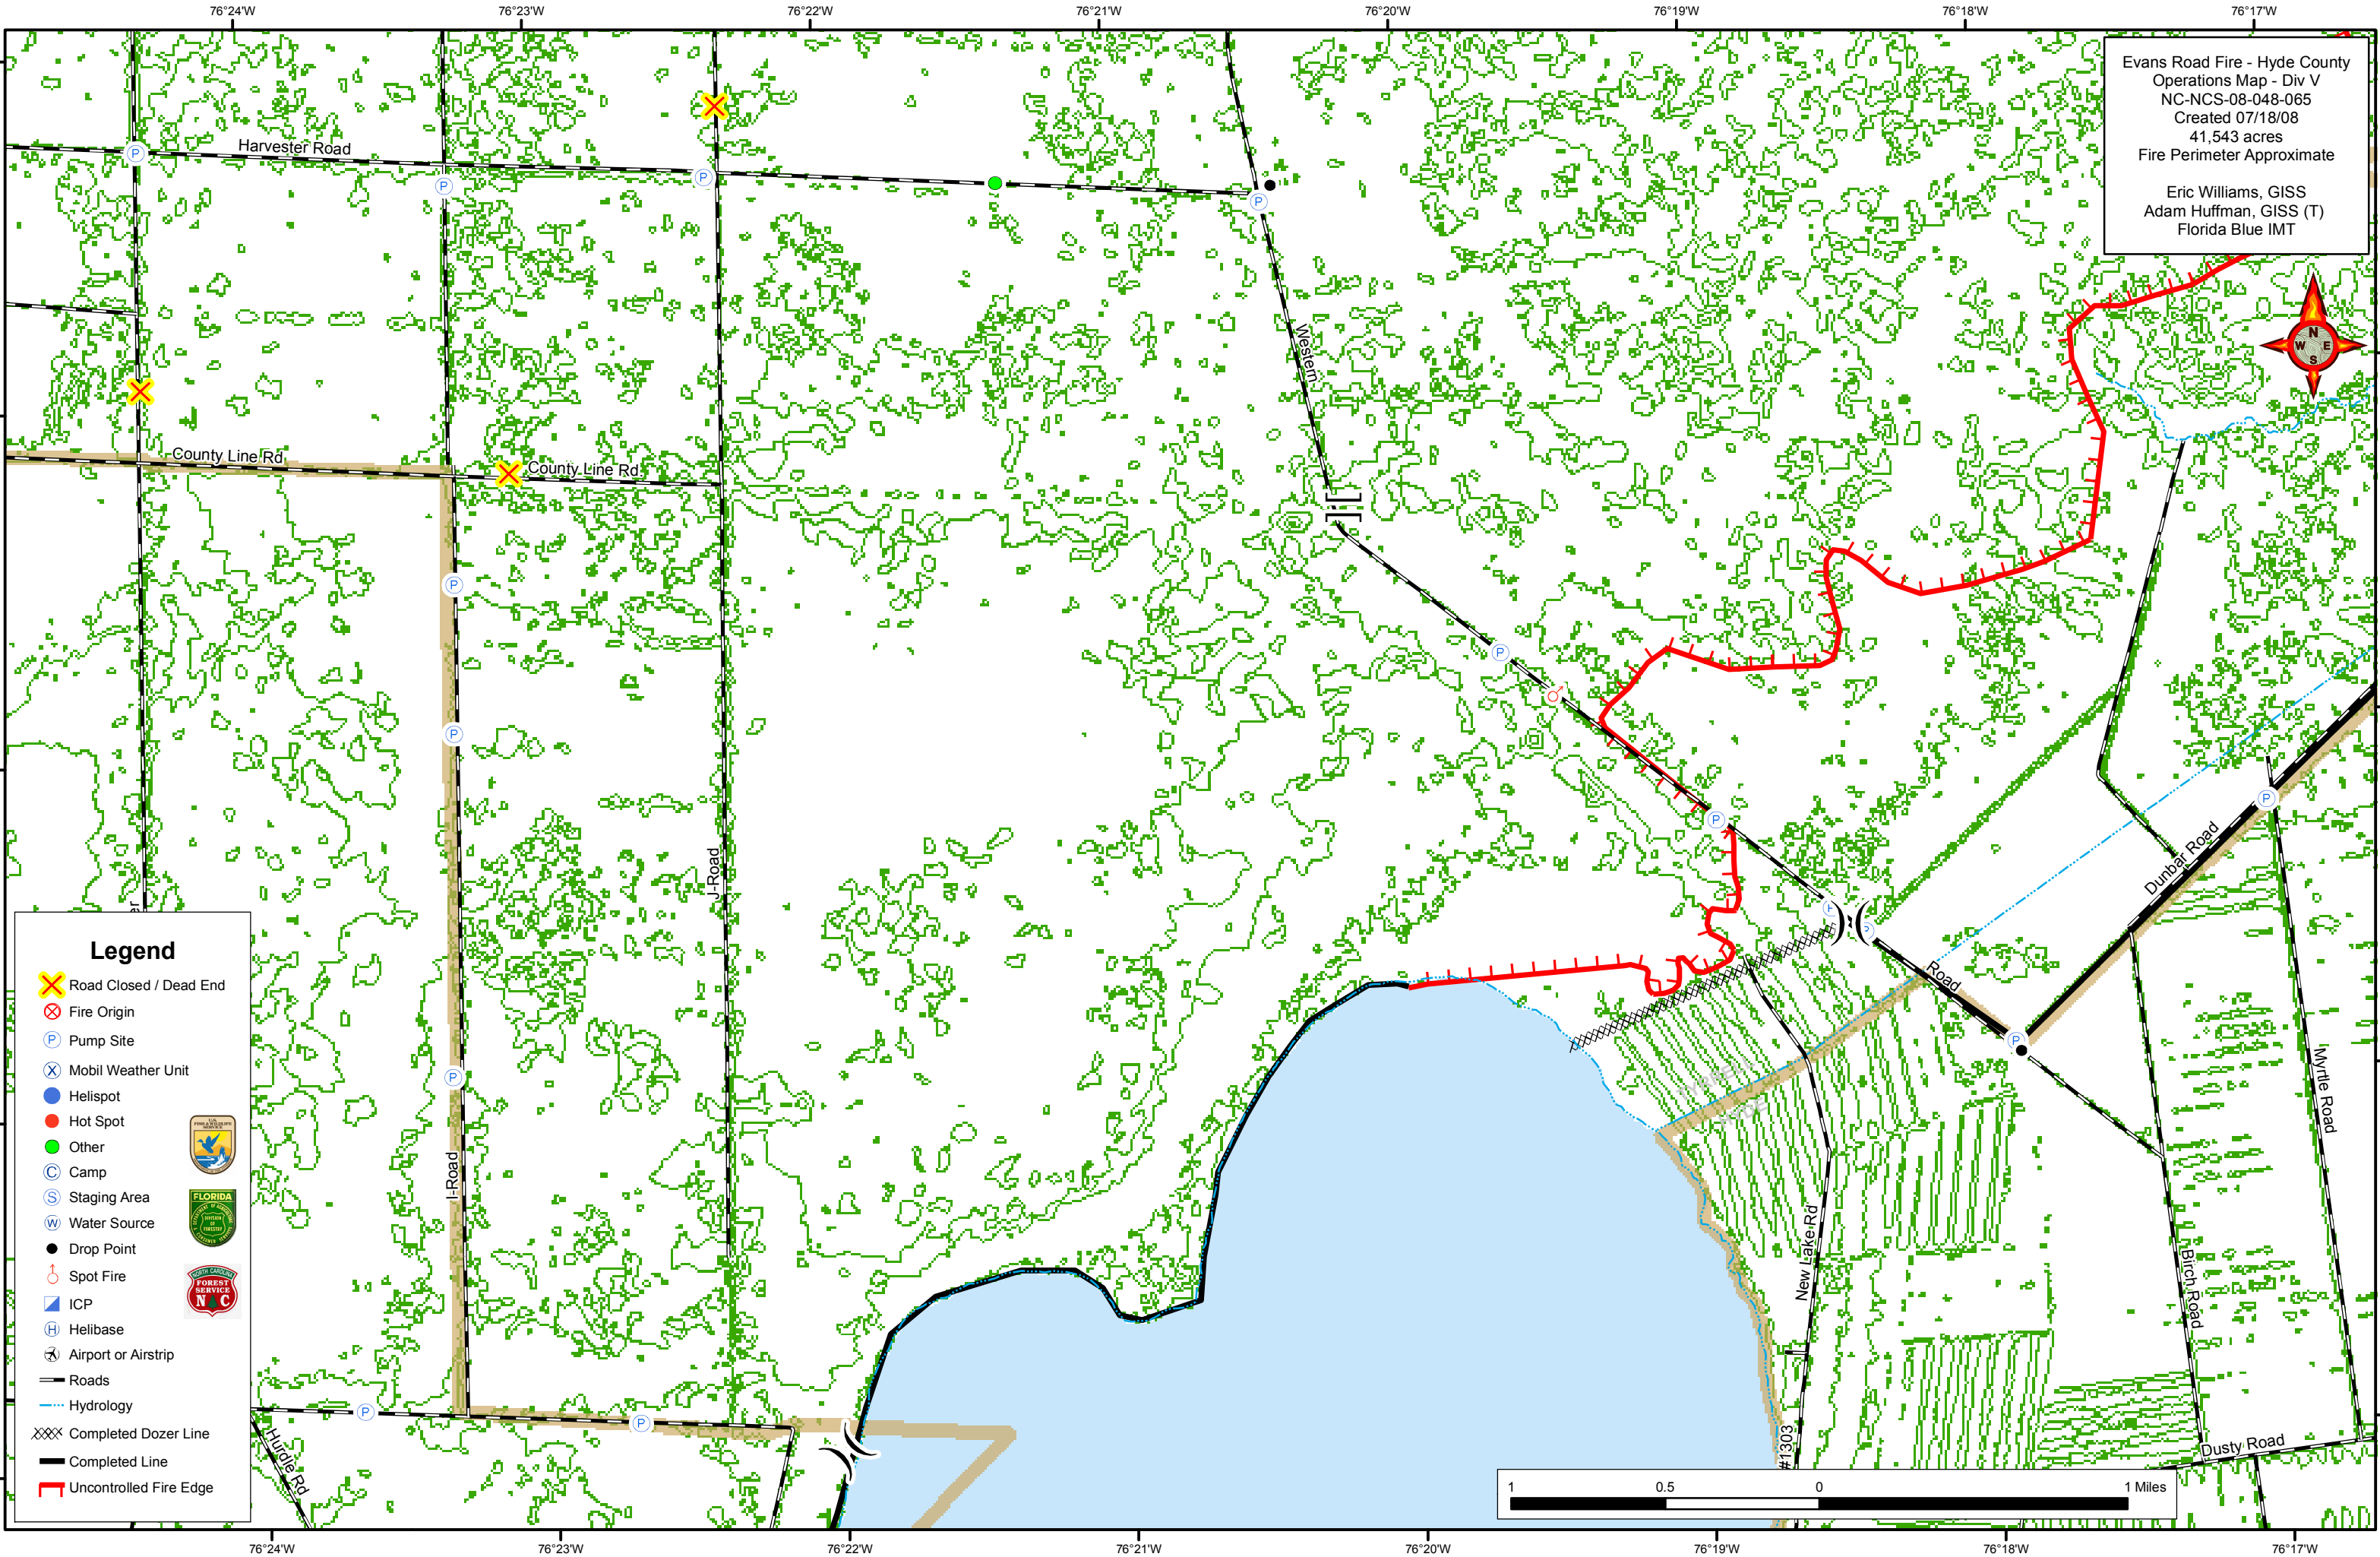

Evans Road Fire - Hyde County
 Operations Map - Div V
 NC-NCS-08-048-065
 Created 07/18/08
 41,543 acres
 Fire Perimeter Approximate

Eric Williams, GISS
 Adam Huffman, GISS (T)
 Florida Blue IMT

Legend

- Road Closed / Dead End
- Fire Origin
- Pump Site
- Mobil Weather Unit
- Helispot
- Hot Spot
- Other
- Camp
- Staging Area
- Water Source
- Drop Point
- Spot Fire
- ICP
- Helibase
- Airport or Airstrip
- Roads
- Hydrology
- Completed Dozer Line
- Completed Line
- Uncontrolled Fire Edge