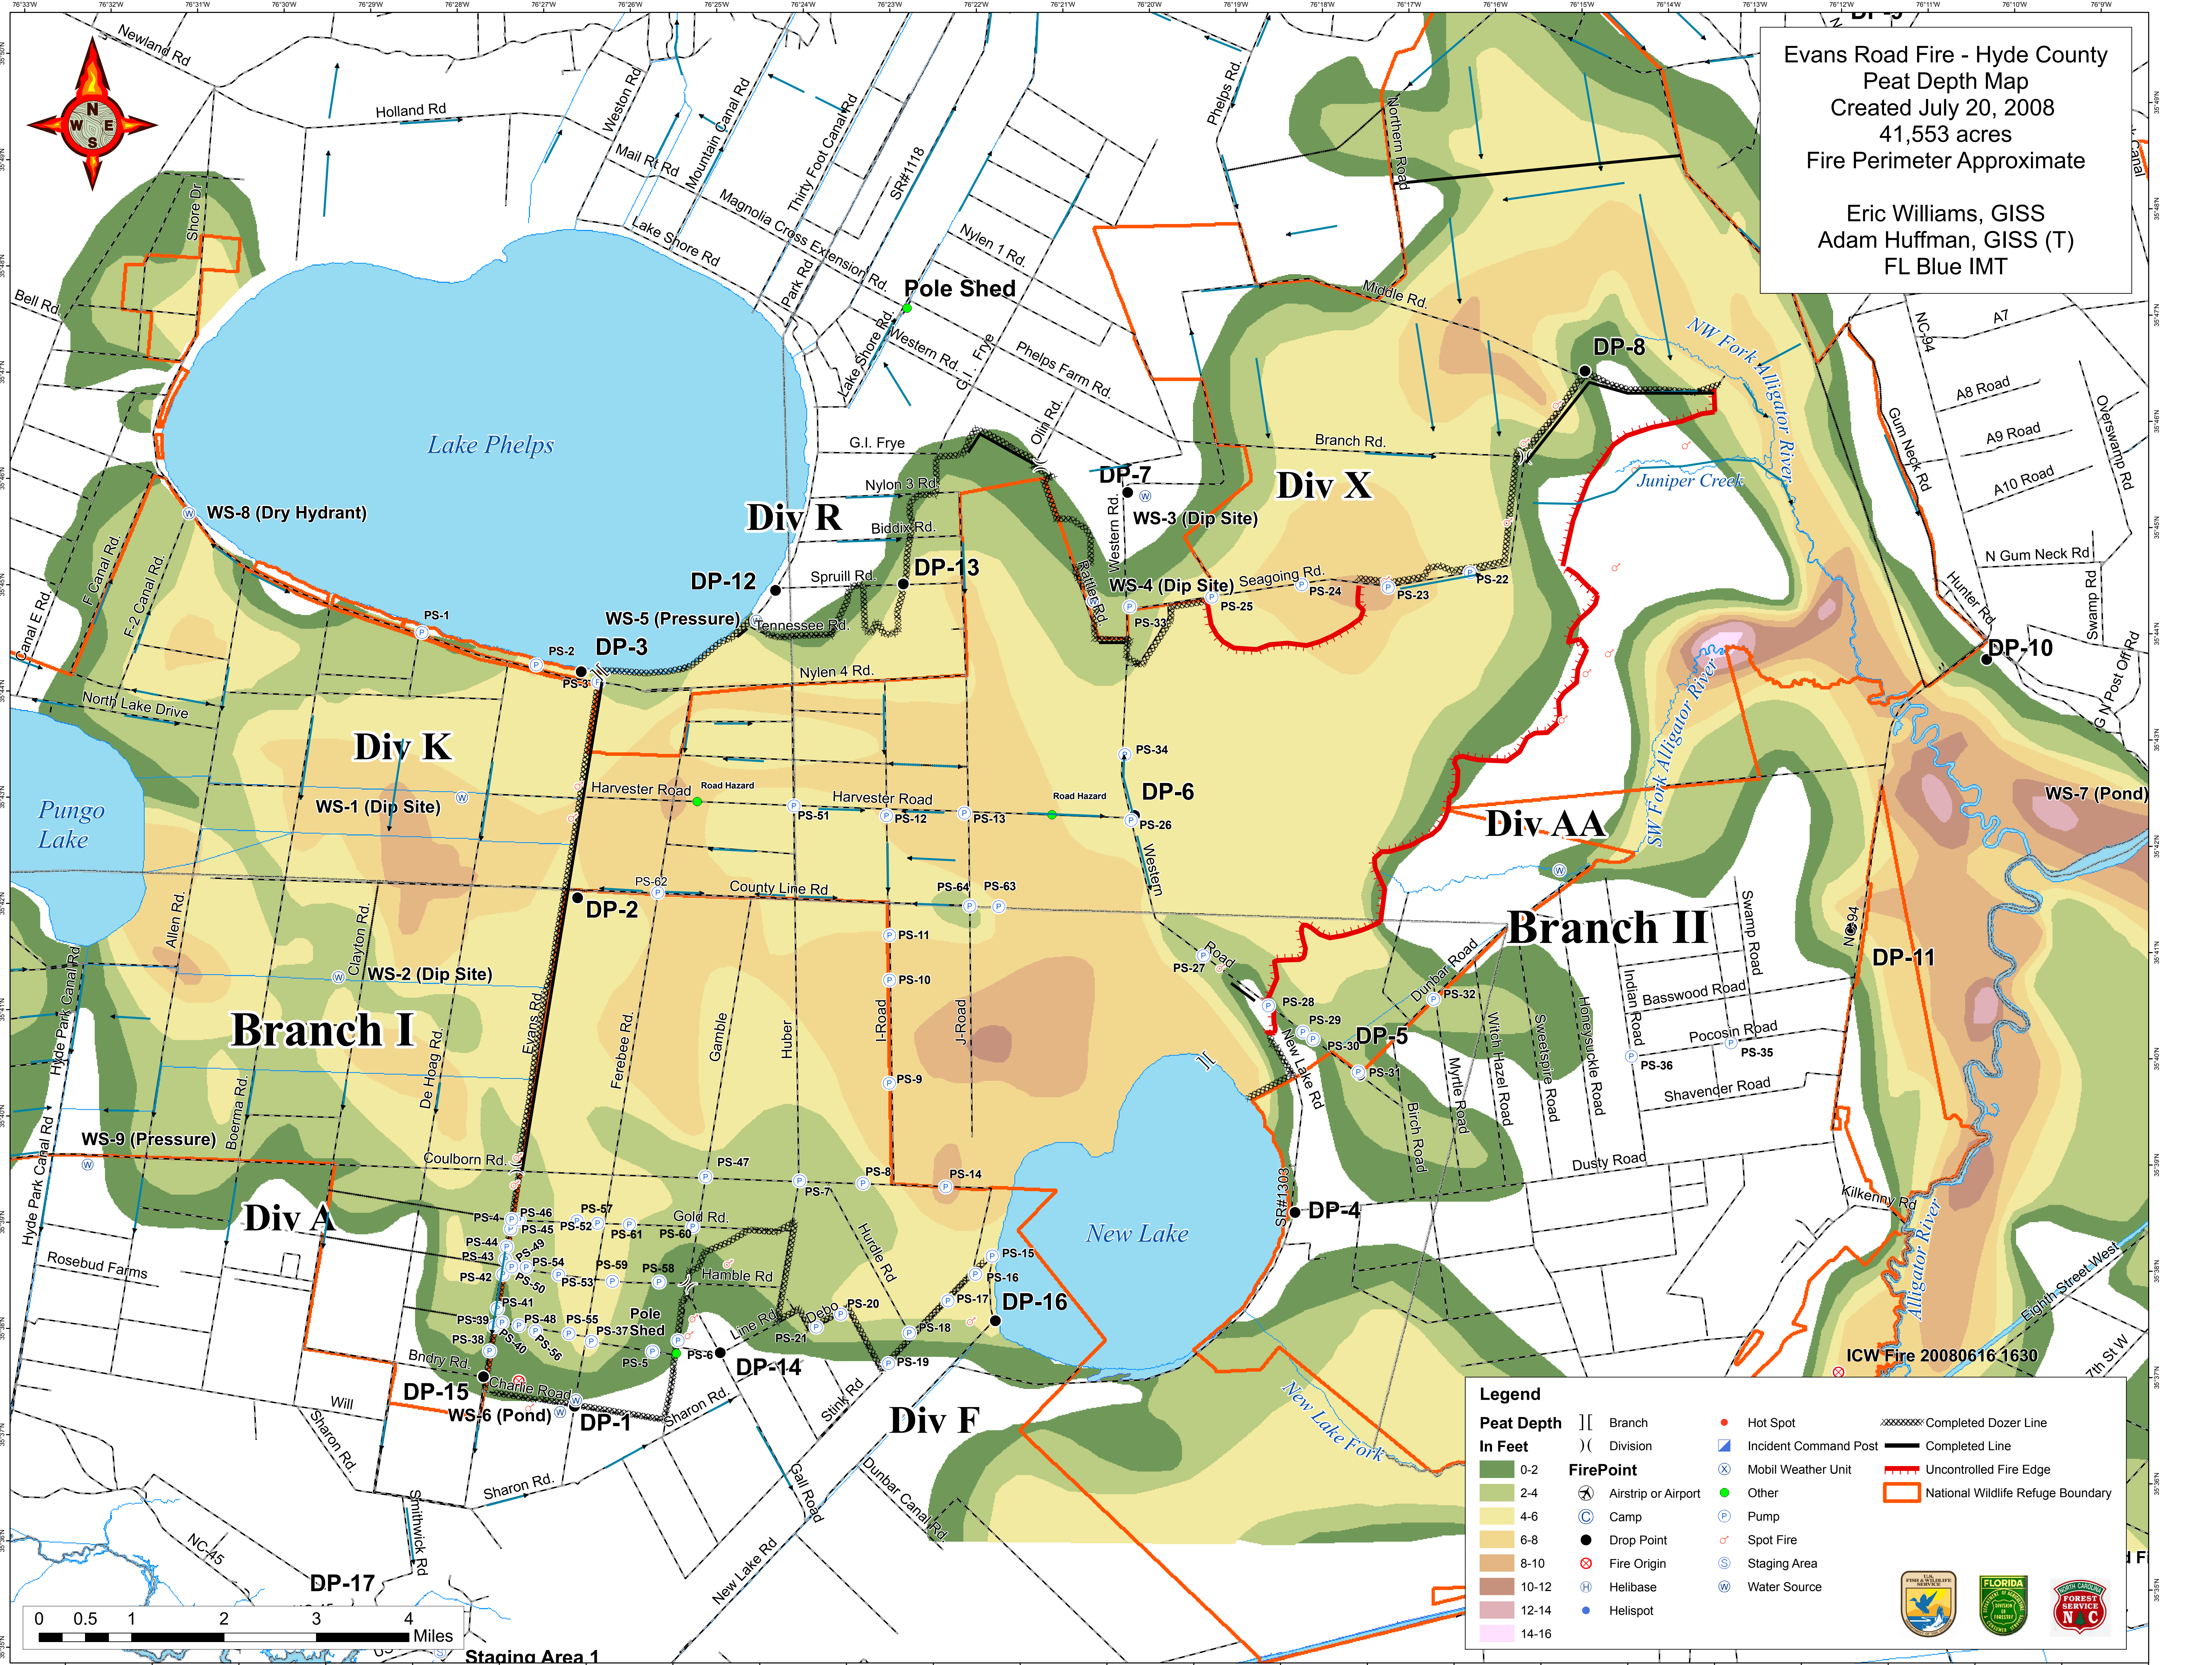

Evans Road Fire - Hyde County
 Peat Depth Map
 Created July 20, 2008
 41,553 acres
 Fire Perimeter Approximate

Eric Williams, GISS
 Adam Huffman, GISS (T)
 FL Blue IMT

Legend

Peat Depth	Branch	Hot Spot	Completed Dozer Line
In Feet	Division	Incident Command Post	Completed Line
0-2		Mobil Weather Unit	Uncontrolled Fire Edge
2-4		Other	National Wildlife Refuge Boundary
4-6		Spot Fire	
6-8		Staging Area	
8-10		Water Source	
10-12			
12-14			
14-16			

FirePoint

- Airstrip or Airport
- Camp
- Drop Point
- Fire Origin
- Helibase
- Helispot

Staging Area 1

ICW Fire 20080616 1630