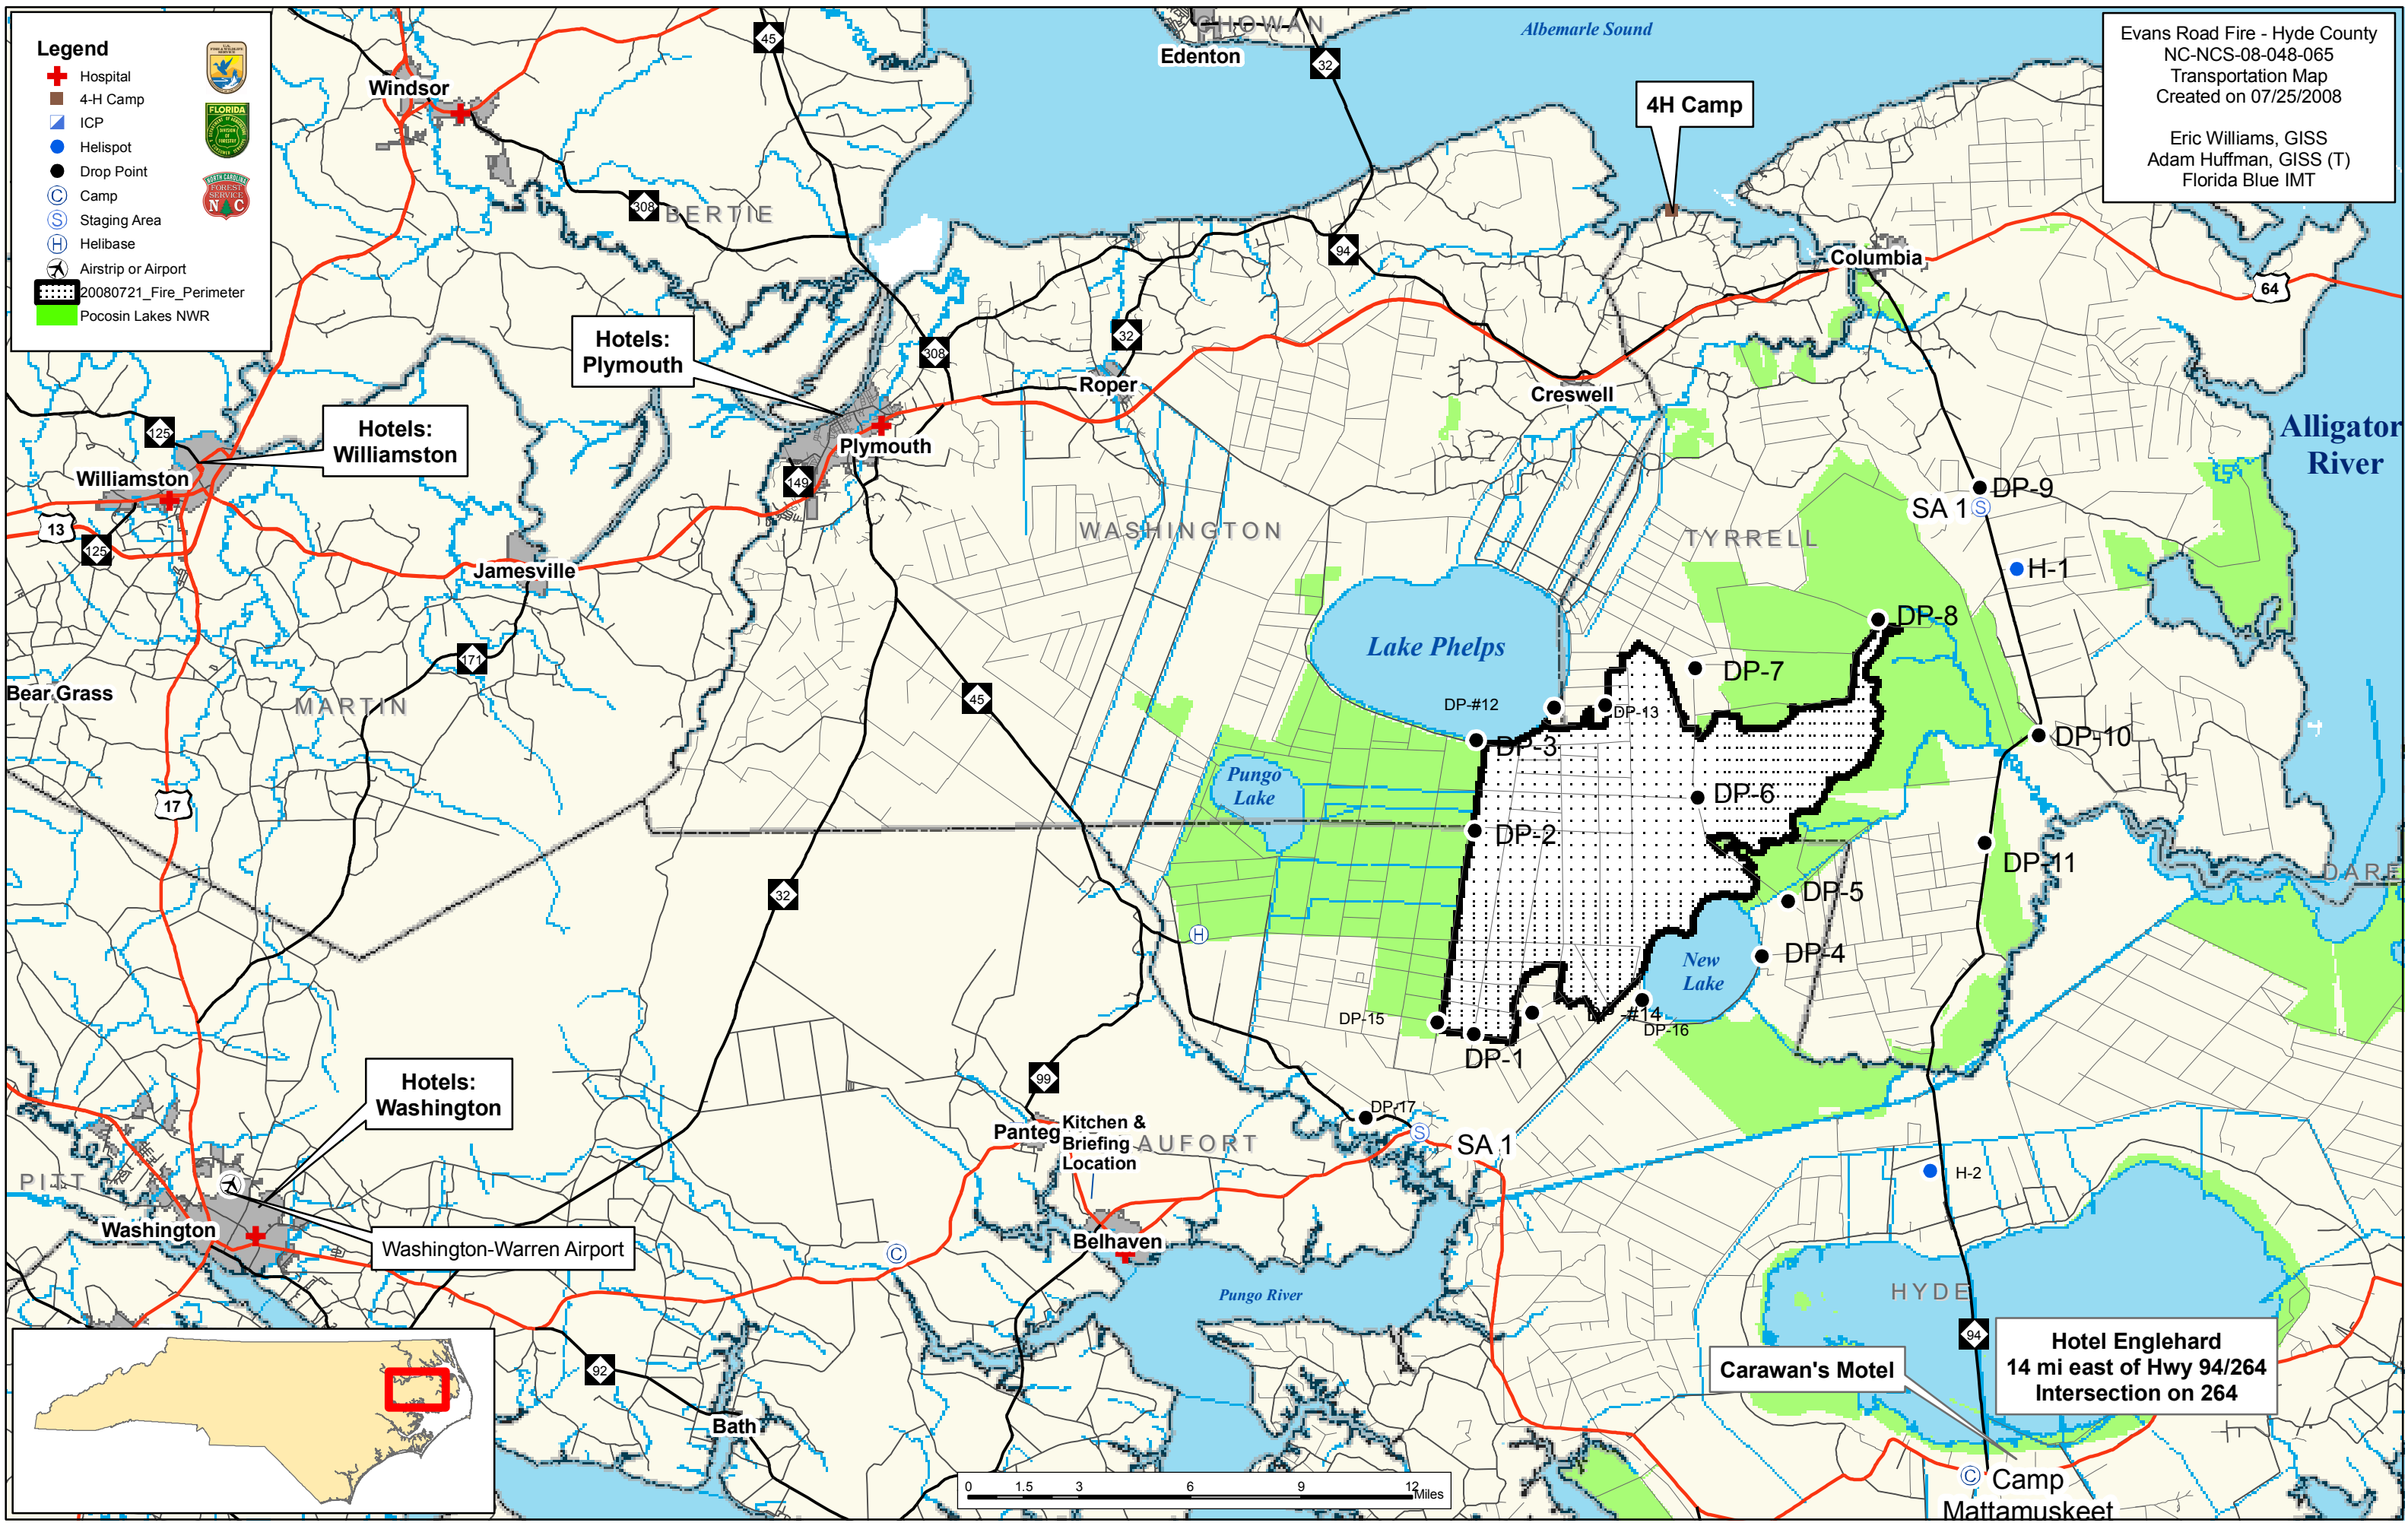

Legend

- + Hospital
- 4-H Camp
- ▣ ICP
- Helispot
- Drop Point
- C Camp
- S Staging Area
- H Helibase
- ✈ Airstrip or Airport
- 20080721_Fire_Perimeter
- Pocosin Lakes NWR

Evans Road Fire - Hyde County
 NC-NCS-08-048-065
 Transportation Map
 Created on 07/25/2008

Eric Williams, GISS
 Adam Huffman, GISS (T)
 Florida Blue IMT

Hotels:
Plymouth

Hotels:
Williamston

Hotels:
Washington

4H Camp

Hotel Englehard
 14 mi east of Hwy 94/264
 Intersection on 264

Carawan's Motel

Kitchen &
Briefing
Location

Camp
Mattamuskeet