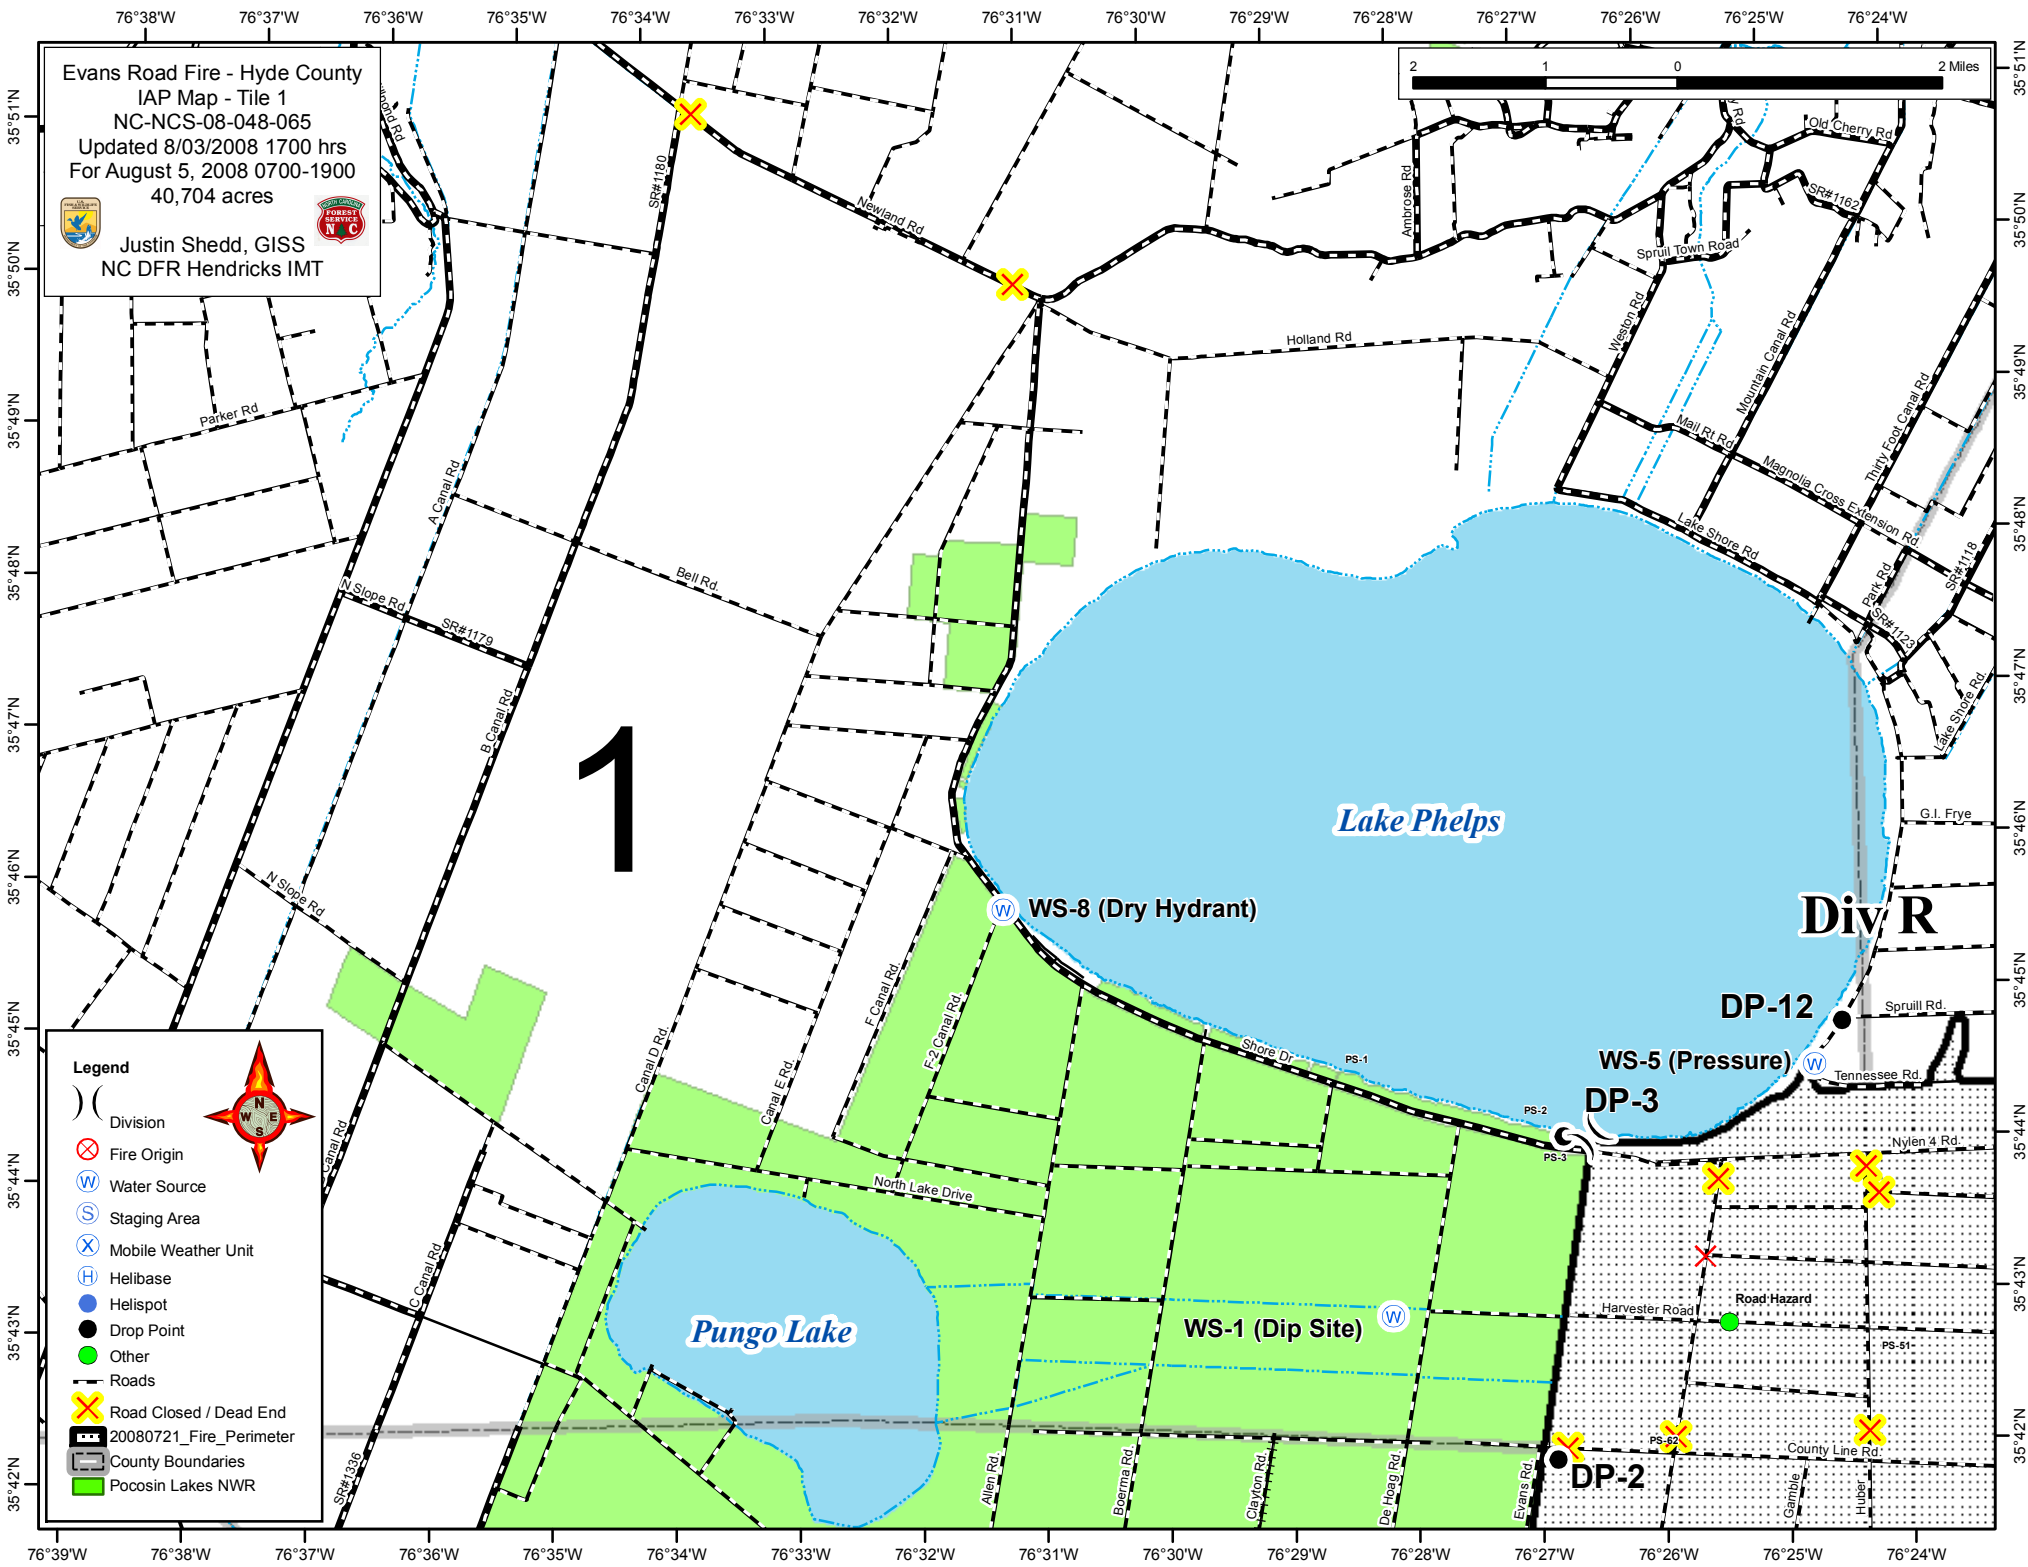

Evans Road Fire - Hyde County
 IAP Map - Tile 1
 NC-NCS-08-048-065
 Updated 8/03/2008 1700 hrs
 For August 5, 2008 0700-1900
 40,704 acres

Justin Shedd, GIS
 NC DFR Hendricks IMT

1

Legend

- () Division
- ⊗ Fire Origin
- ⊕ Water Source
- ⊙ Staging Area
- ⊗ Mobile Weather Unit
- ⊕ Helibase
- Helispot
- Drop Point
- Other
- Roads
- ⊗ Road Closed / Dead End
- ▭ 20080721_Fire_Perimeter
- ▭ County Boundaries
- ▭ Pocosin Lakes NWR