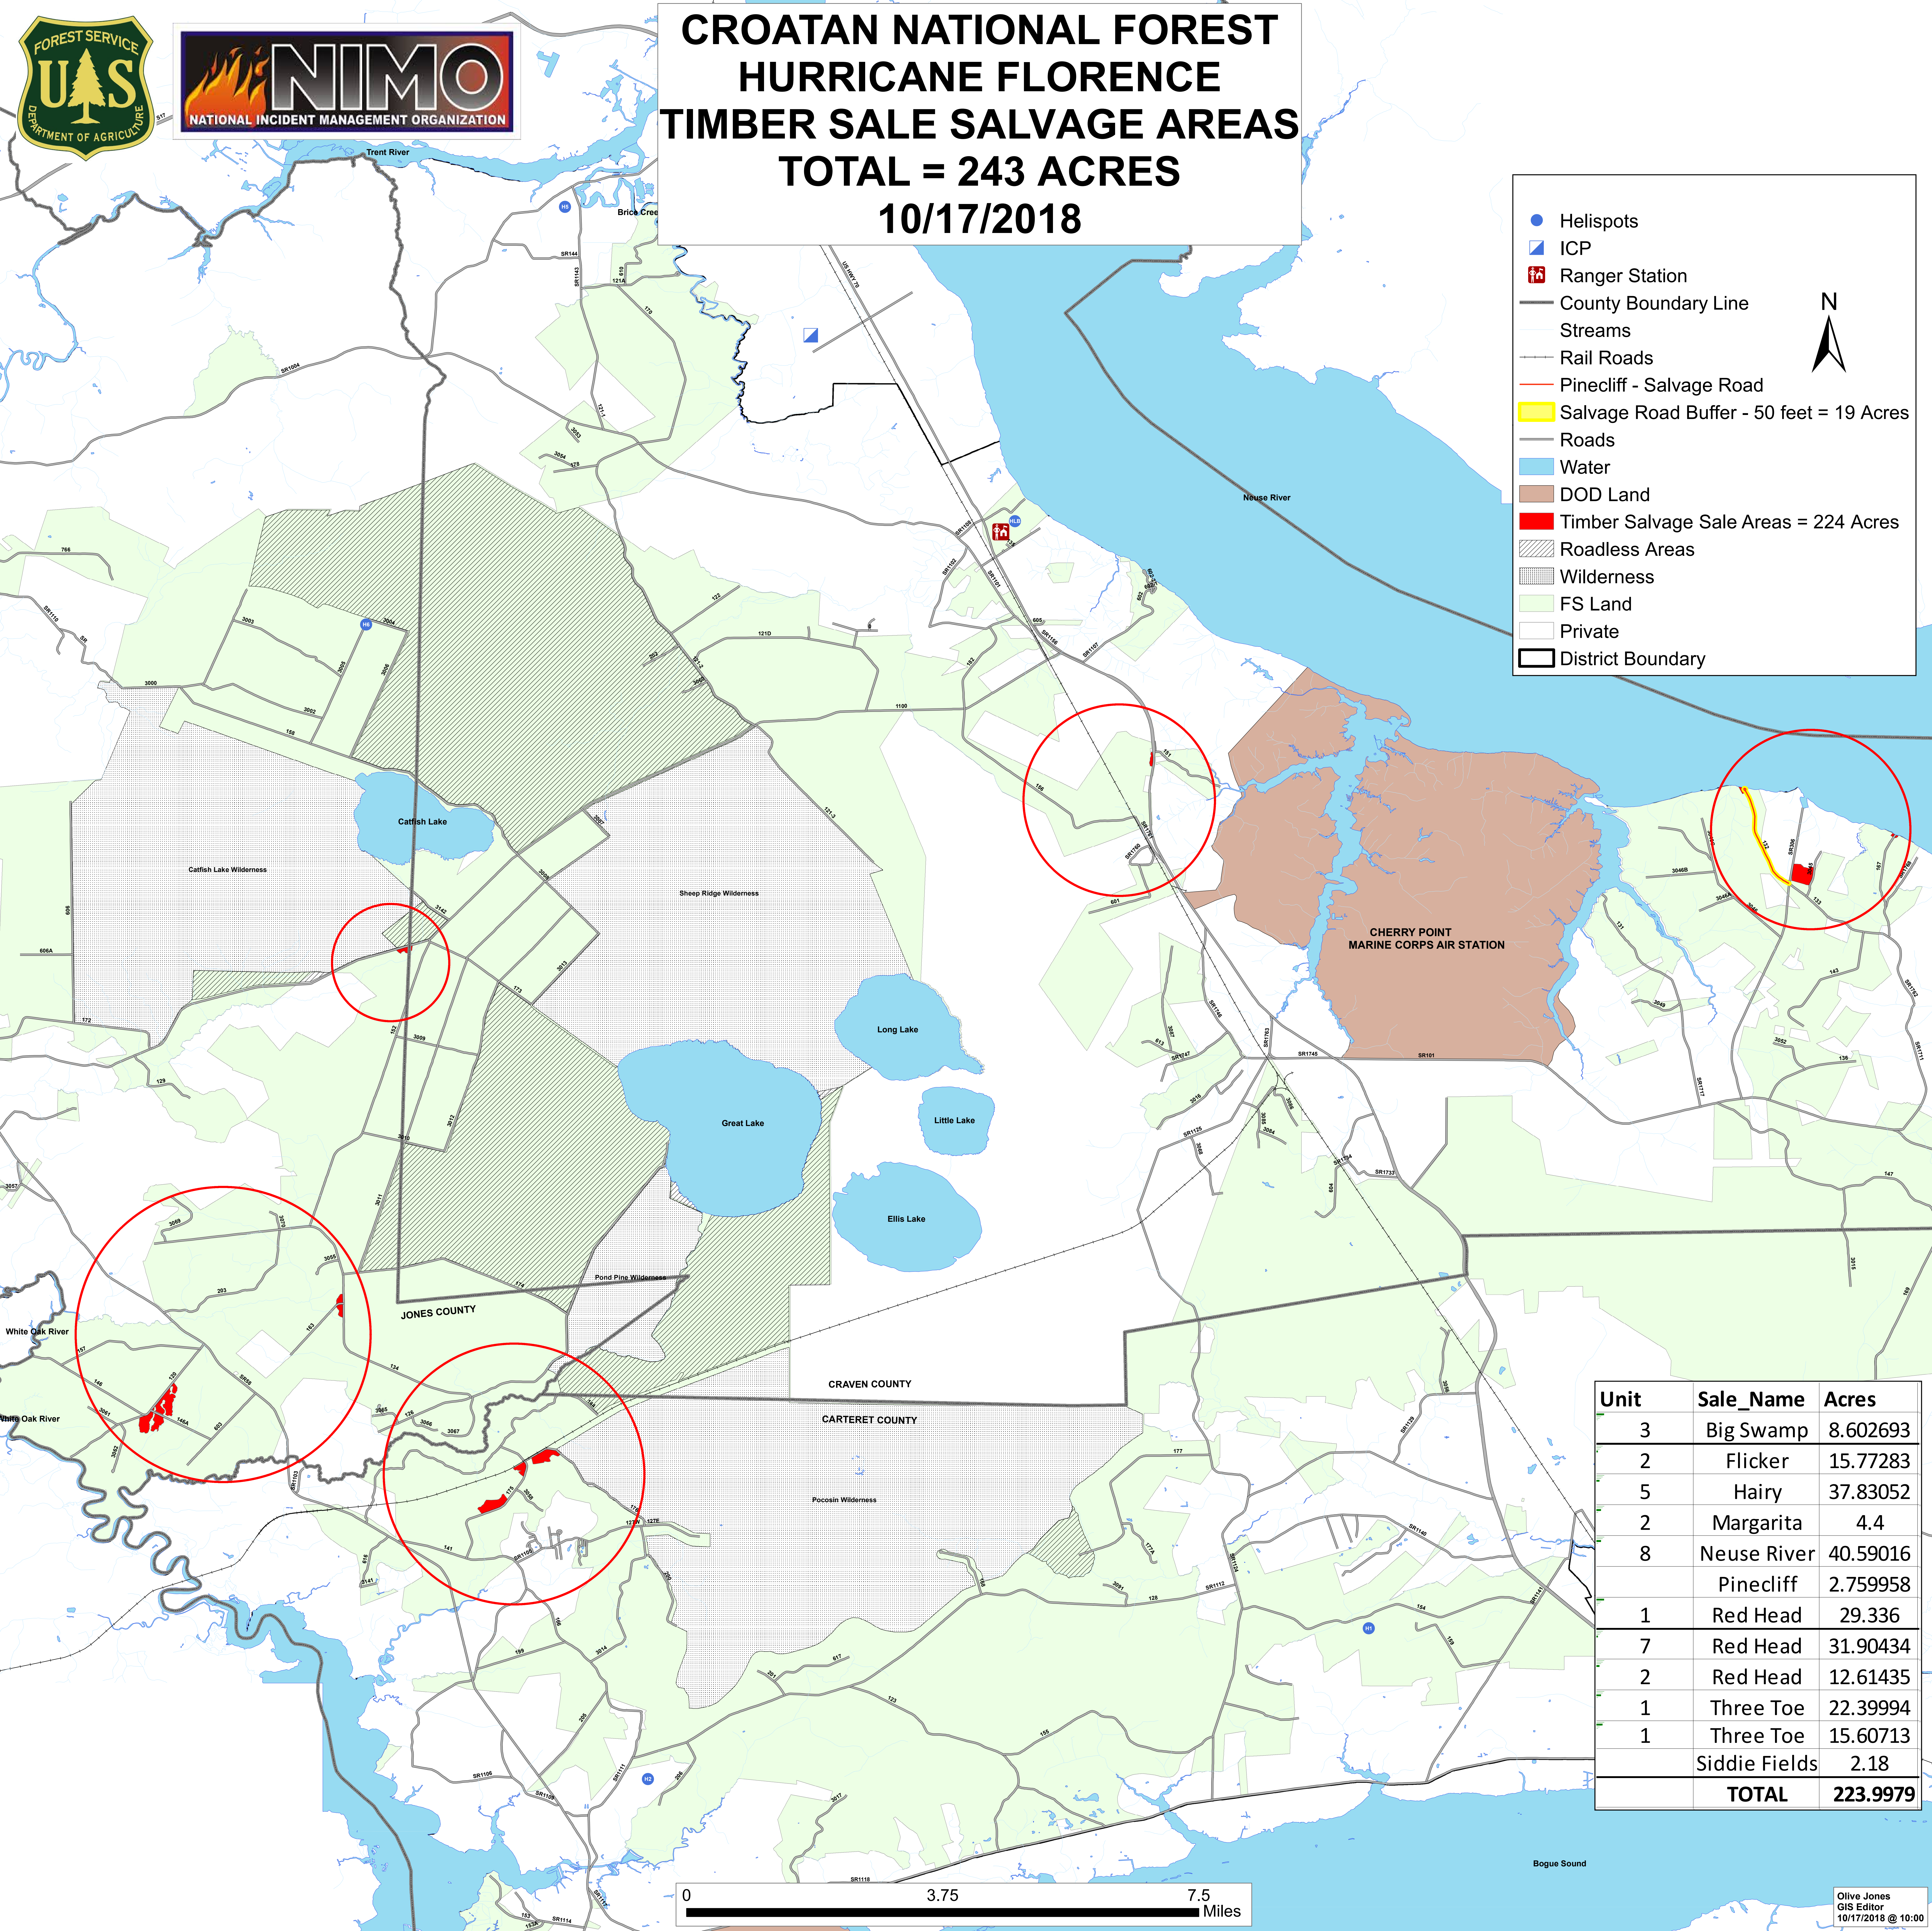

# CROATAN NATIONAL FOREST HURRICANE FLORENCE TIMBER SALE SALVAGE AREAS TOTAL = 243 ACRES 10/17/2018

- Helispots
- ▣ ICP
- Ranger Station
- County Boundary Line
- Streams
- Rail Roads
- Pinecliff - Salvage Road
- Salvage Road Buffer - 50 feet = 19 Acres
- Roads
- Water
- DOD Land
- Timber Salvage Sale Areas = 224 Acres
- Roadless Areas
- Wilderness
- FS Land
- Private
- District Boundary

Unit	Sale_Name	Acres
3	Big Swamp	8.602693
2	Flicker	15.77283
5	Hairy	37.83052
2	Margarita	4.4
8	Neuse River	40.59016
	Pinecliff	2.759958
1	Red Head	29.336
7	Red Head	31.90434
2	Red Head	12.61435
1	Three Toe	22.39994
1	Three Toe	15.60713
	Siddie Fields	2.18
	<b>TOTAL</b>	<b>223.9979</b>