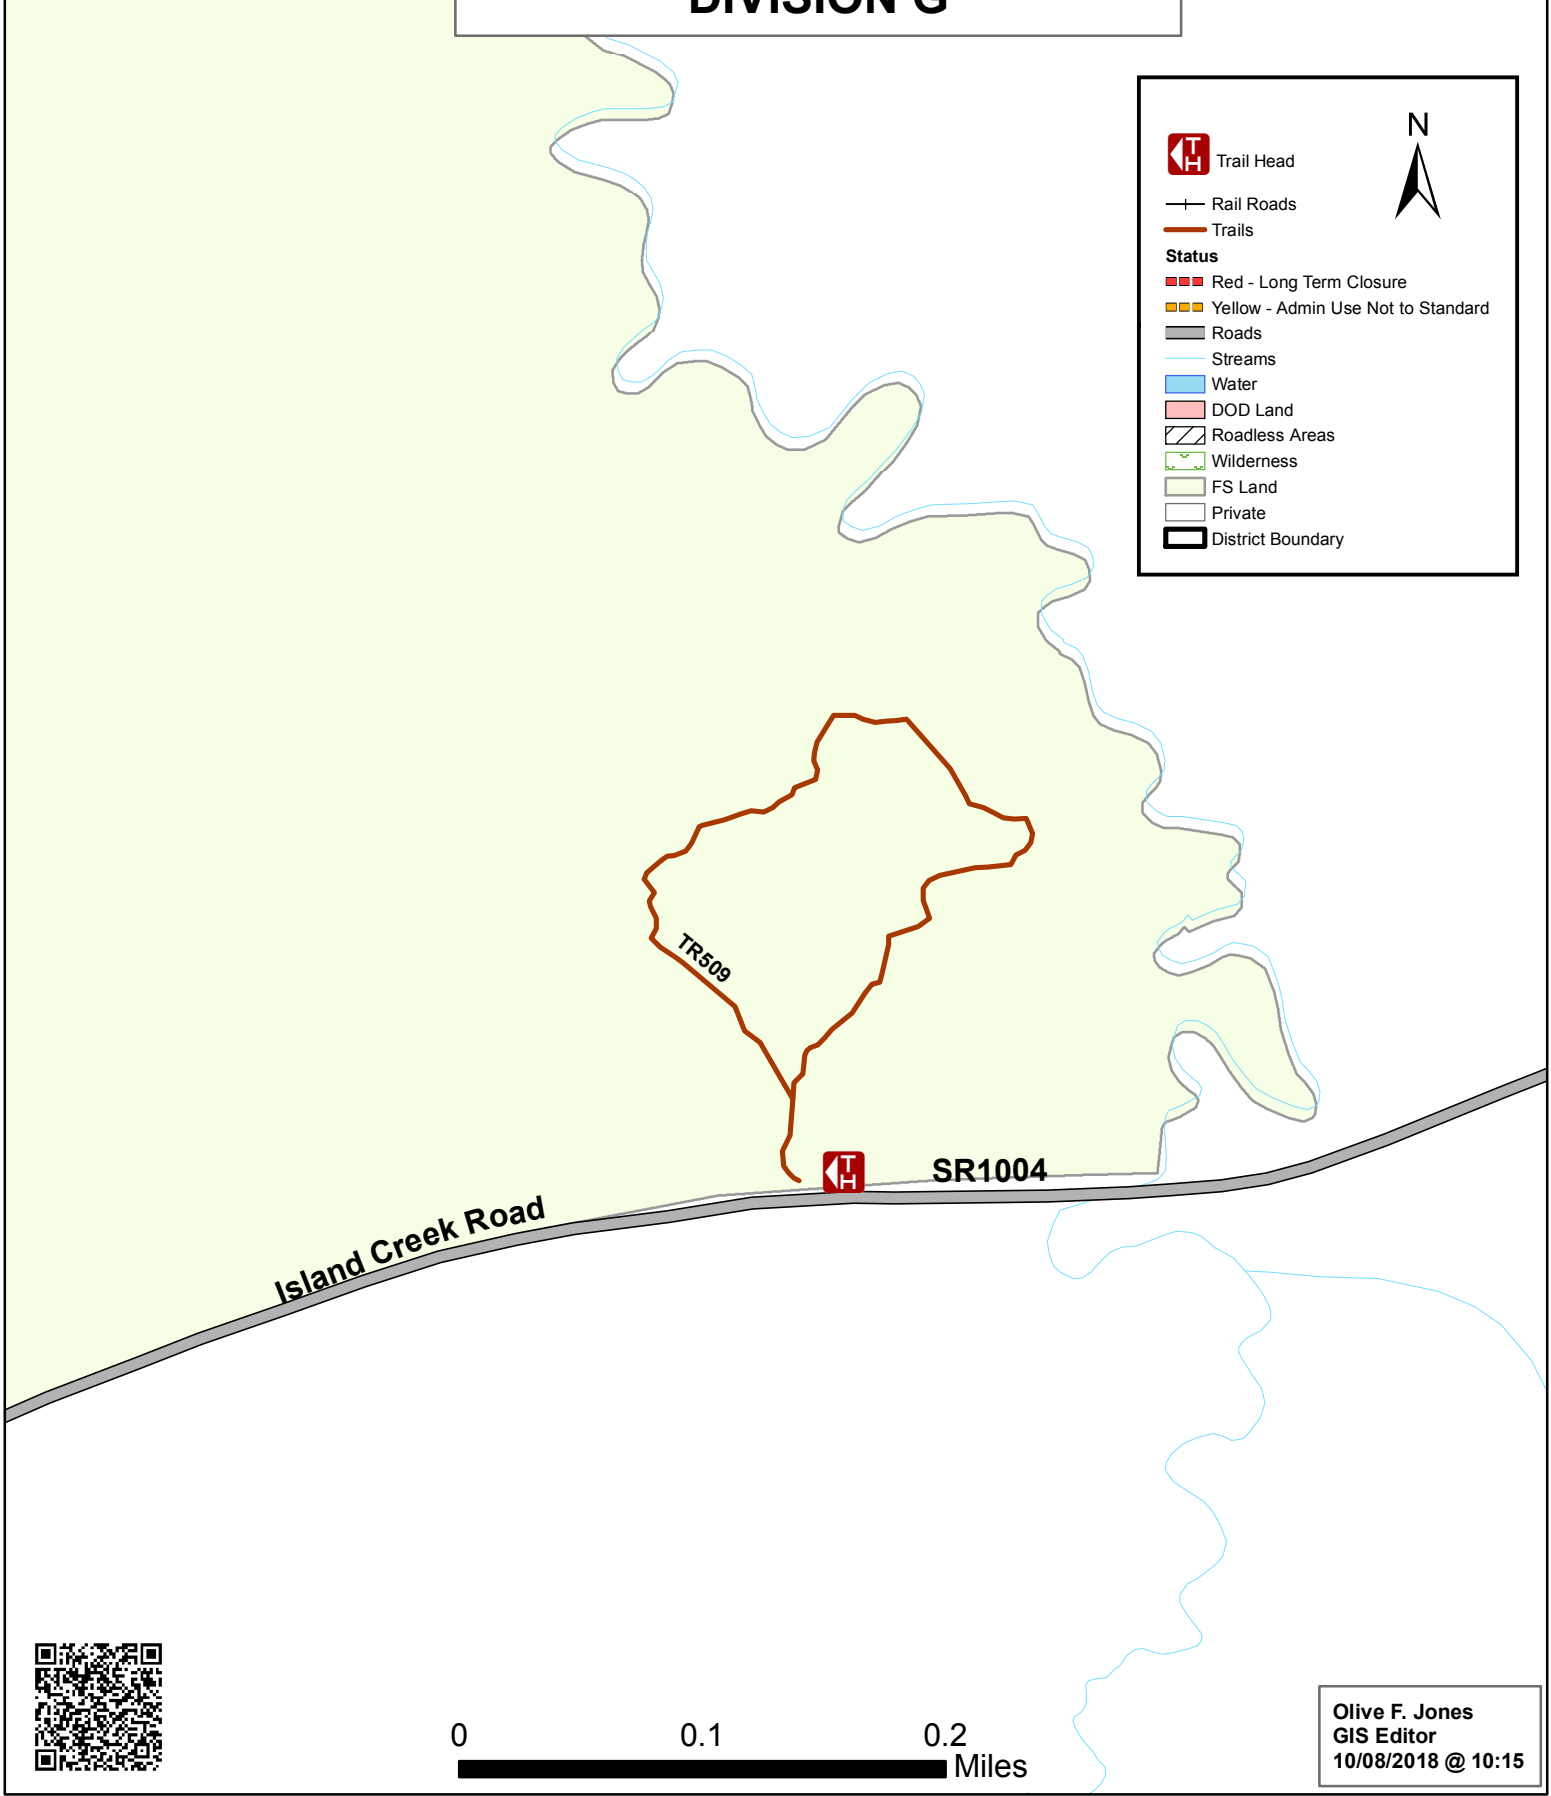

CROATAN NATIONAL FOREST HURRICANE FLORENCE ISLAND CREEK TRAIL DIVISION G

-  Trail Head
-  Rail Roads
-  Trails
- Status**
-  Red - Long Term Closure
-  Yellow - Admin Use Not to Standard
-  Roads
-  Streams
-  Water
-  DOD Land
-  Roadless Areas
-  Wilderness
-  FS Land
-  Private
-  District Boundary

Olive F. Jones
GIS Editor
10/08/2018 @ 10:15