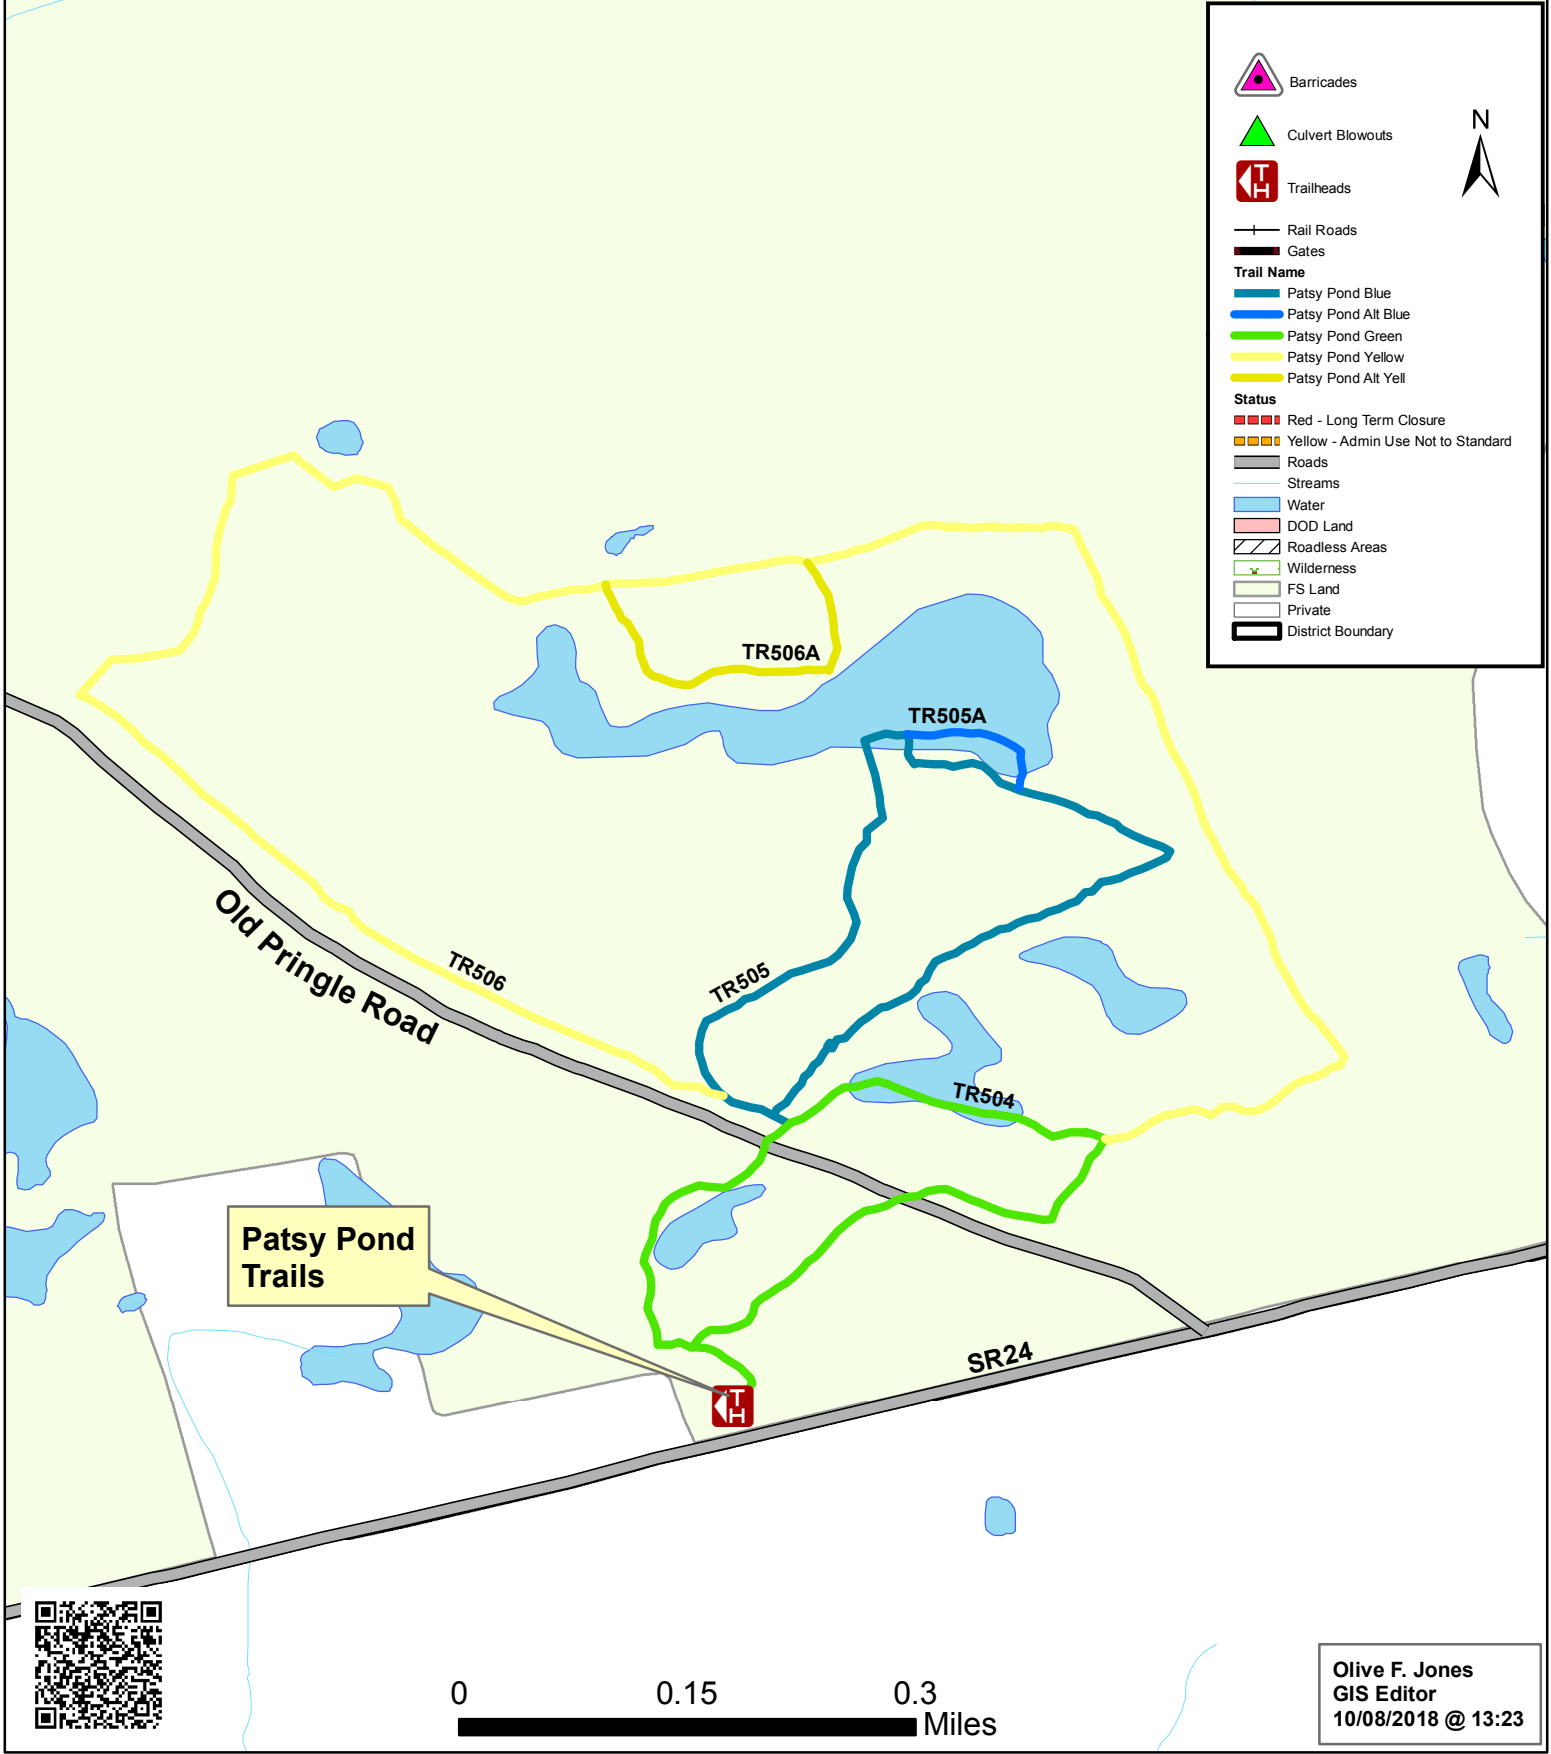

CROATAN NATIONAL FOREST HURRICANE FLORENCE PATSY POND TRAILS DIVISION C

Trail Name

Patsy Pond Blue

Patsy Pond Alt Blue

Patsy Pond Green

Patsy Pond Yellow

Patsy Pond Alt Yell

Status

Red - Long Term Closure

Yellow - Admin Use Not to Standard

Roads

Streams

Water

DOD Land

Roadless Areas

Wilderness

FS Land

Private

District Boundary

Olive F. Jones
GIS Editor
10/08/2018 @ 13:23