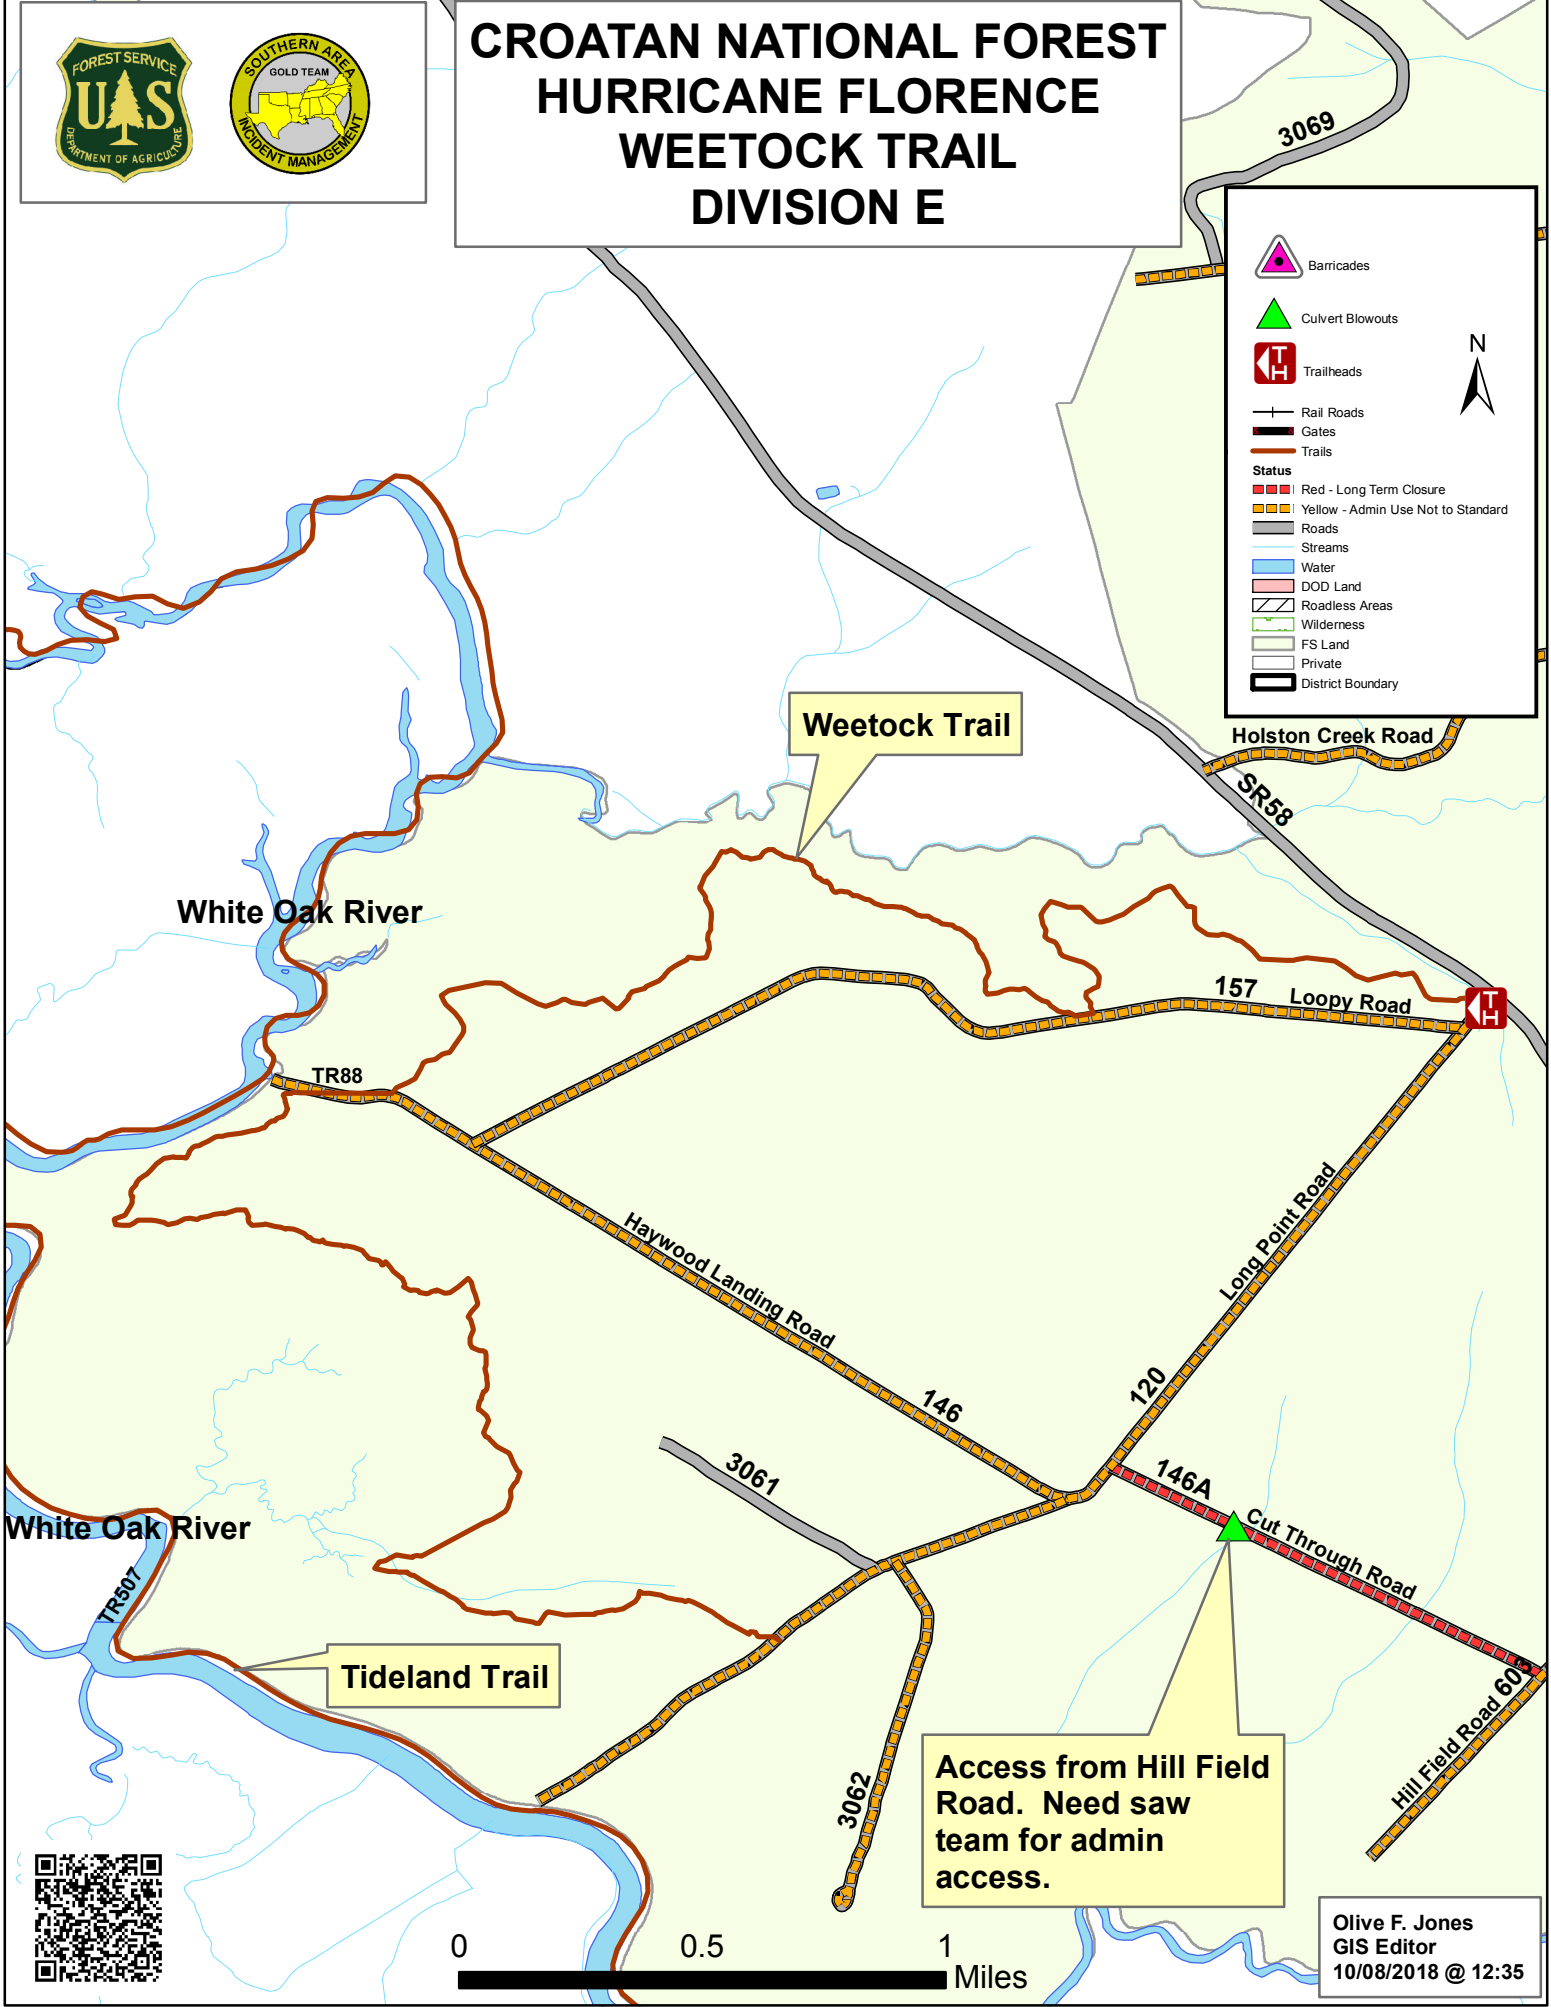

CROATAN NATIONAL FOREST HURRICANE FLORENCE WEETOCK TRAIL DIVISION E

Legend:

- Barricades
- Culvert Blowouts
- Trailheads
- Rail Roads
- Gates
- Trails

Status:

- Red - Long Term Closure
- Yellow - Admin Use Not to Standard

Other Features:

- Roads
- Streams
- Water
- DOD Land
- Roadless Areas
- Wilderness
- FS Land
- Private
- District Boundary

Weetock Trail

White Oak River

Holston Creek Road

SR58

SR157 Loopy Road

TR88

Haywood Landing Road

146

120

Long Point Road

3061

146A

Cut Through Road

White Oak River

TR507

Tideland Trail

3062

Access from Hill Field Road. Need saw team for admin access.

Hill Field Road 60

Olive F. Jones
GIS Editor
10/08/2018 @ 12:35