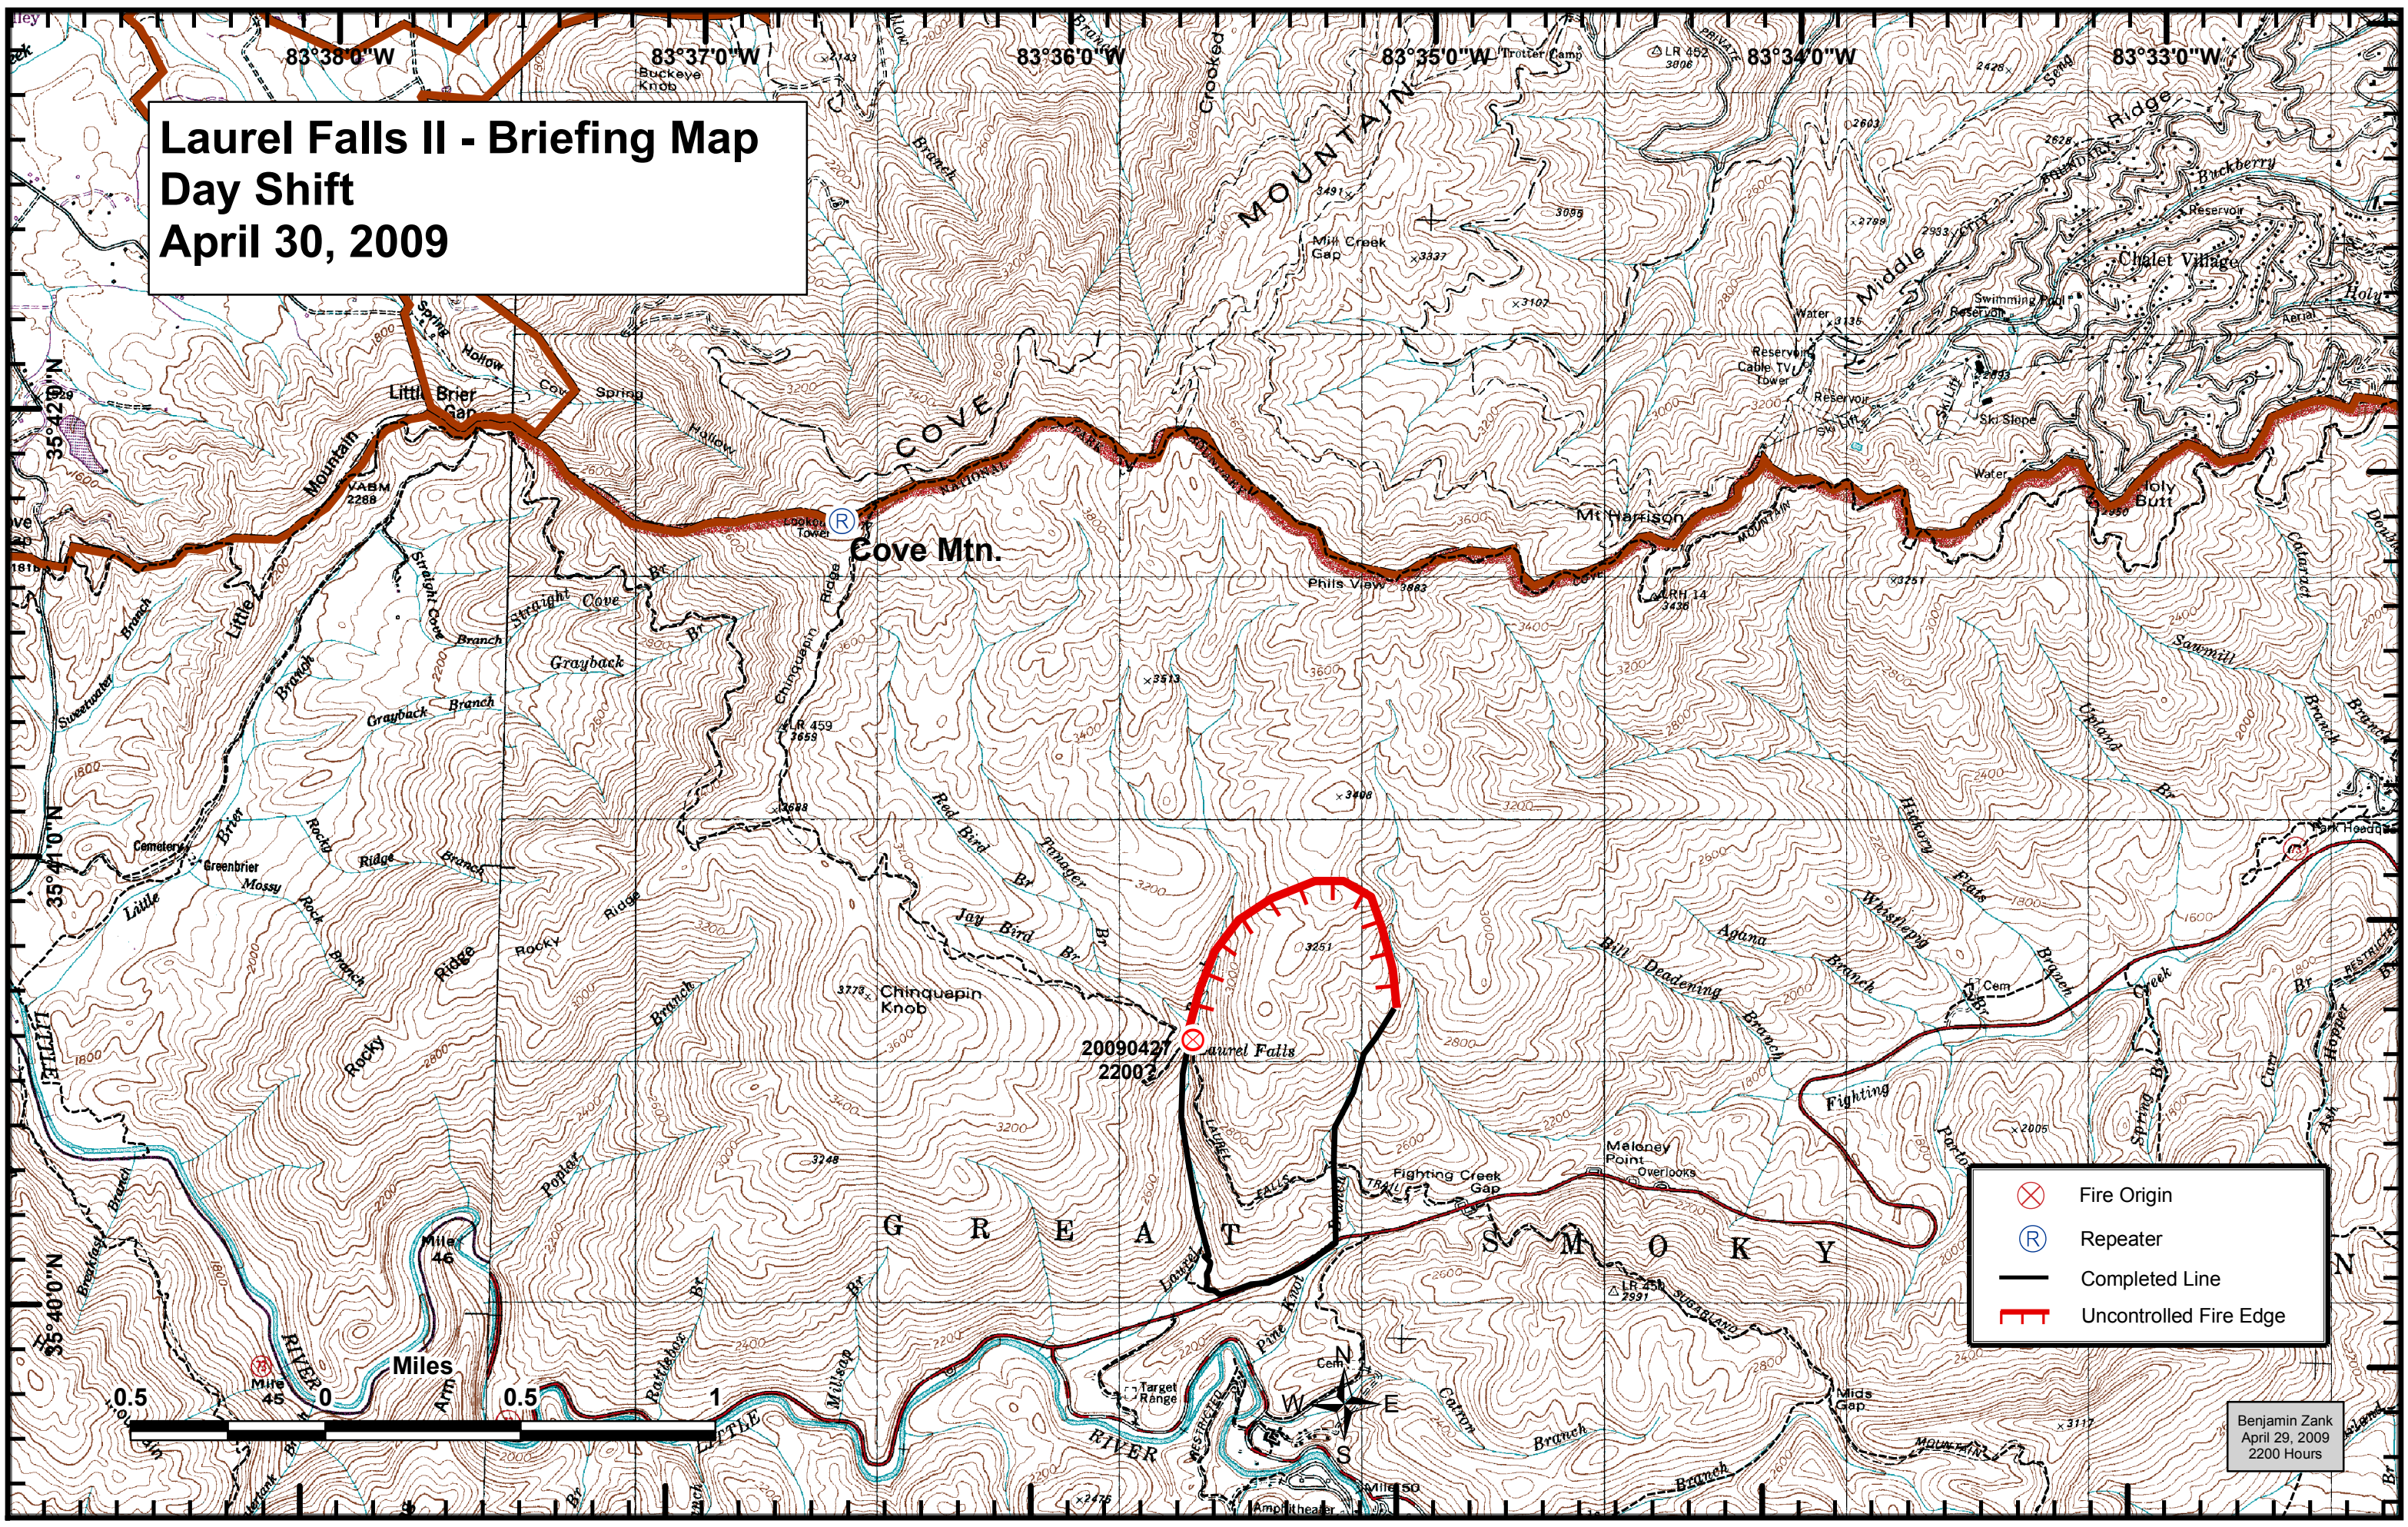

# Laurel Falls II - Briefing Map

## Day Shift

### April 30, 2009

- ⊗ Fire Origin
- Ⓡ Repeater
- Completed Line
- ▬ Uncontrolled Fire Edge

Benjamin Zank  
April 29, 2009  
2200 Hours