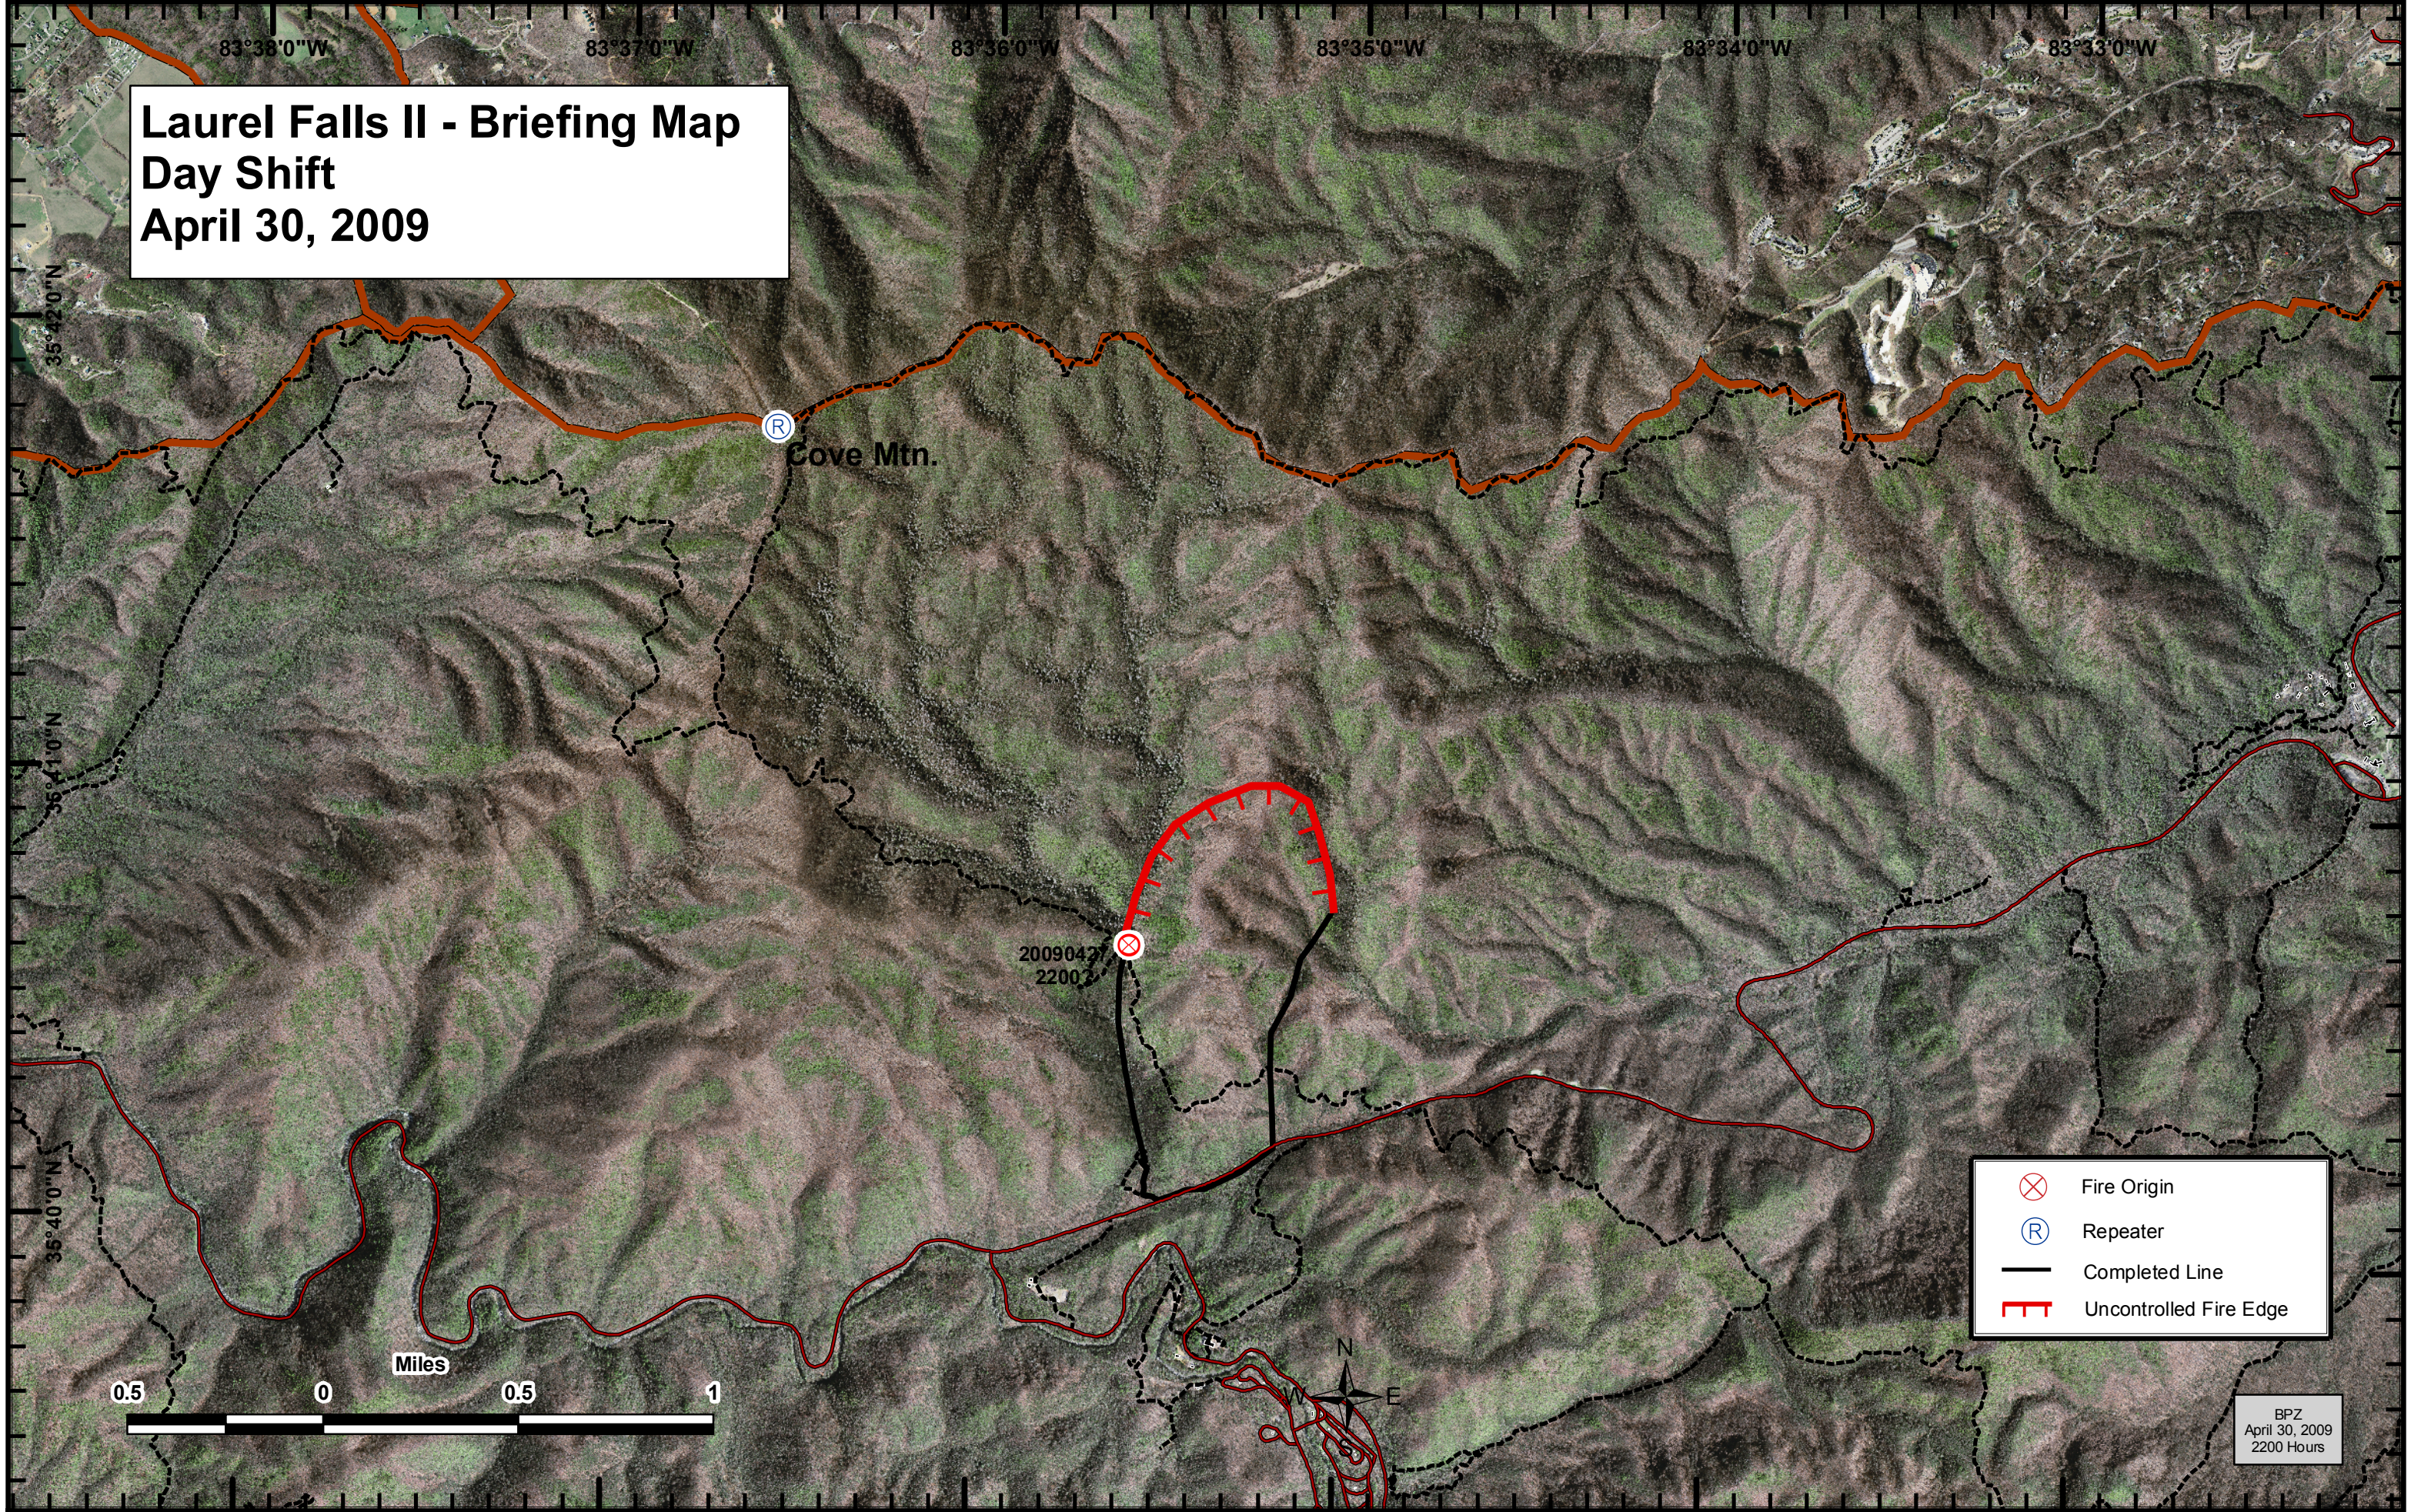

Laurel Falls II - Briefing Map
Day Shift
April 30, 2009

- Fire Origin
- Repeater
- Completed Line
- Uncontrolled Fire Edge

BPZ
April 30, 2009
2200 Hours