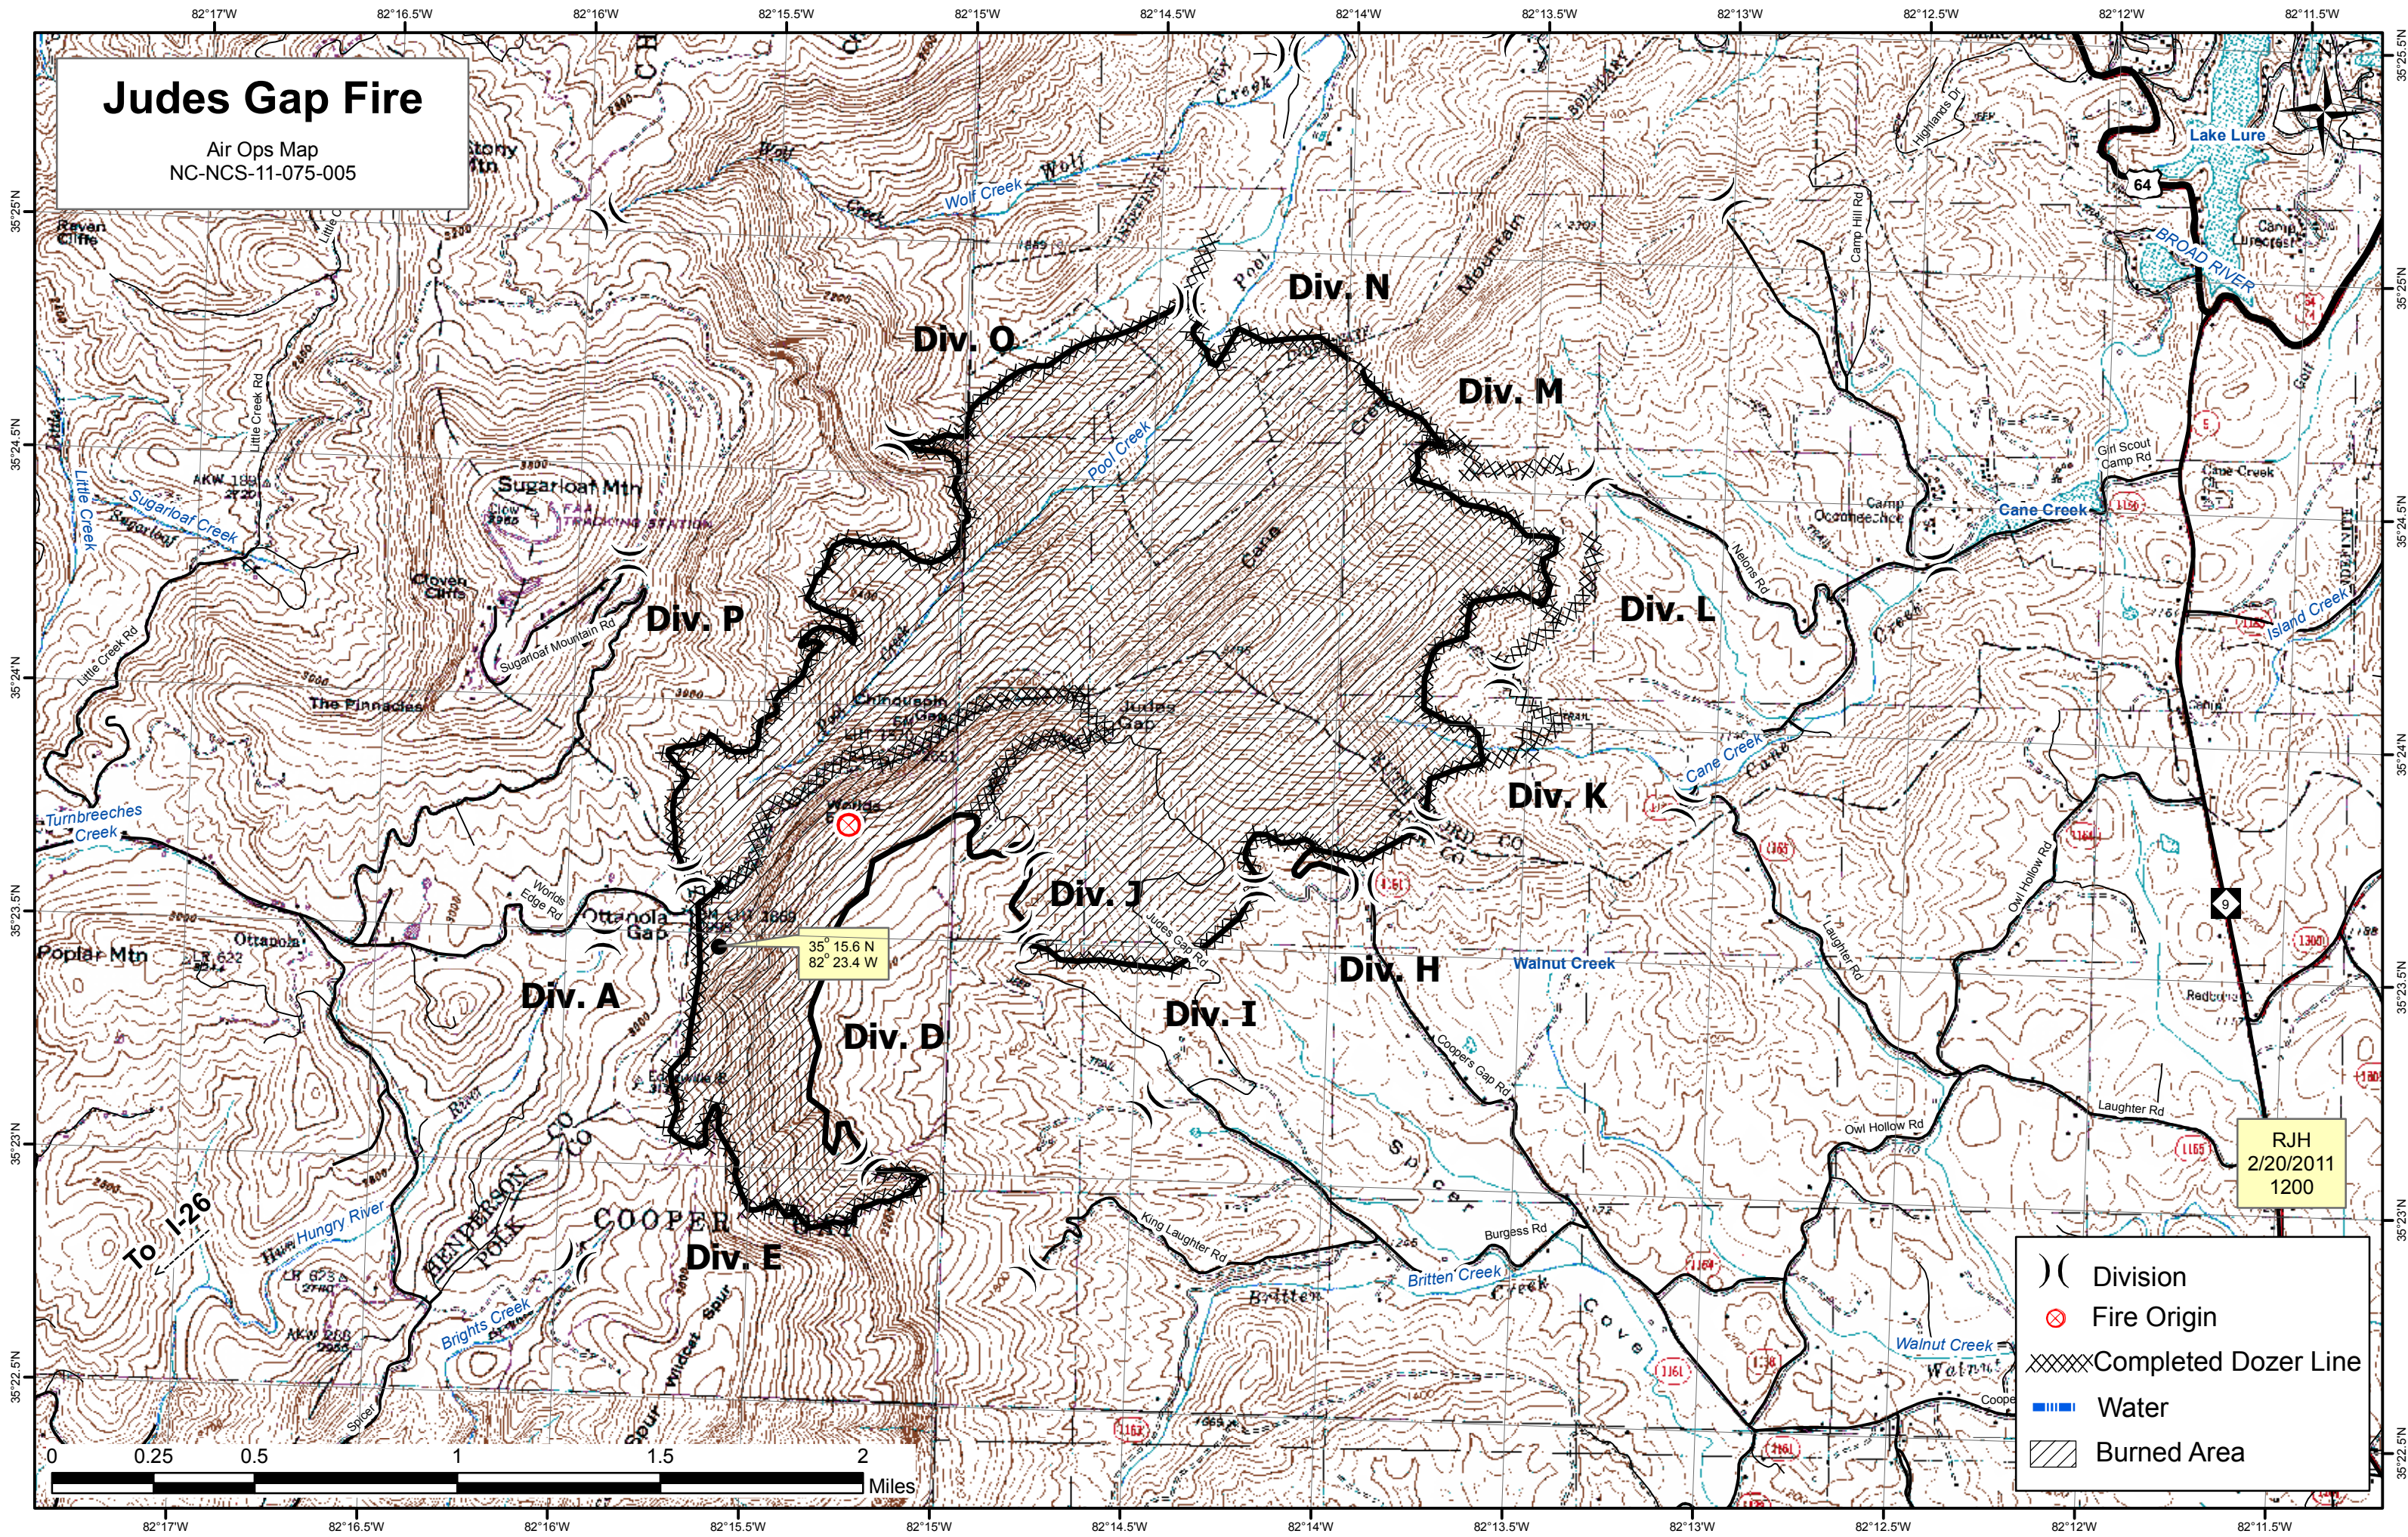

Judes Gap Fire

Air Ops Map
NC-NCS-11-075-005

- () Division
- ⊗ Fire Origin
- XXXXX Completed Dozer Line
- Water
- Burned Area