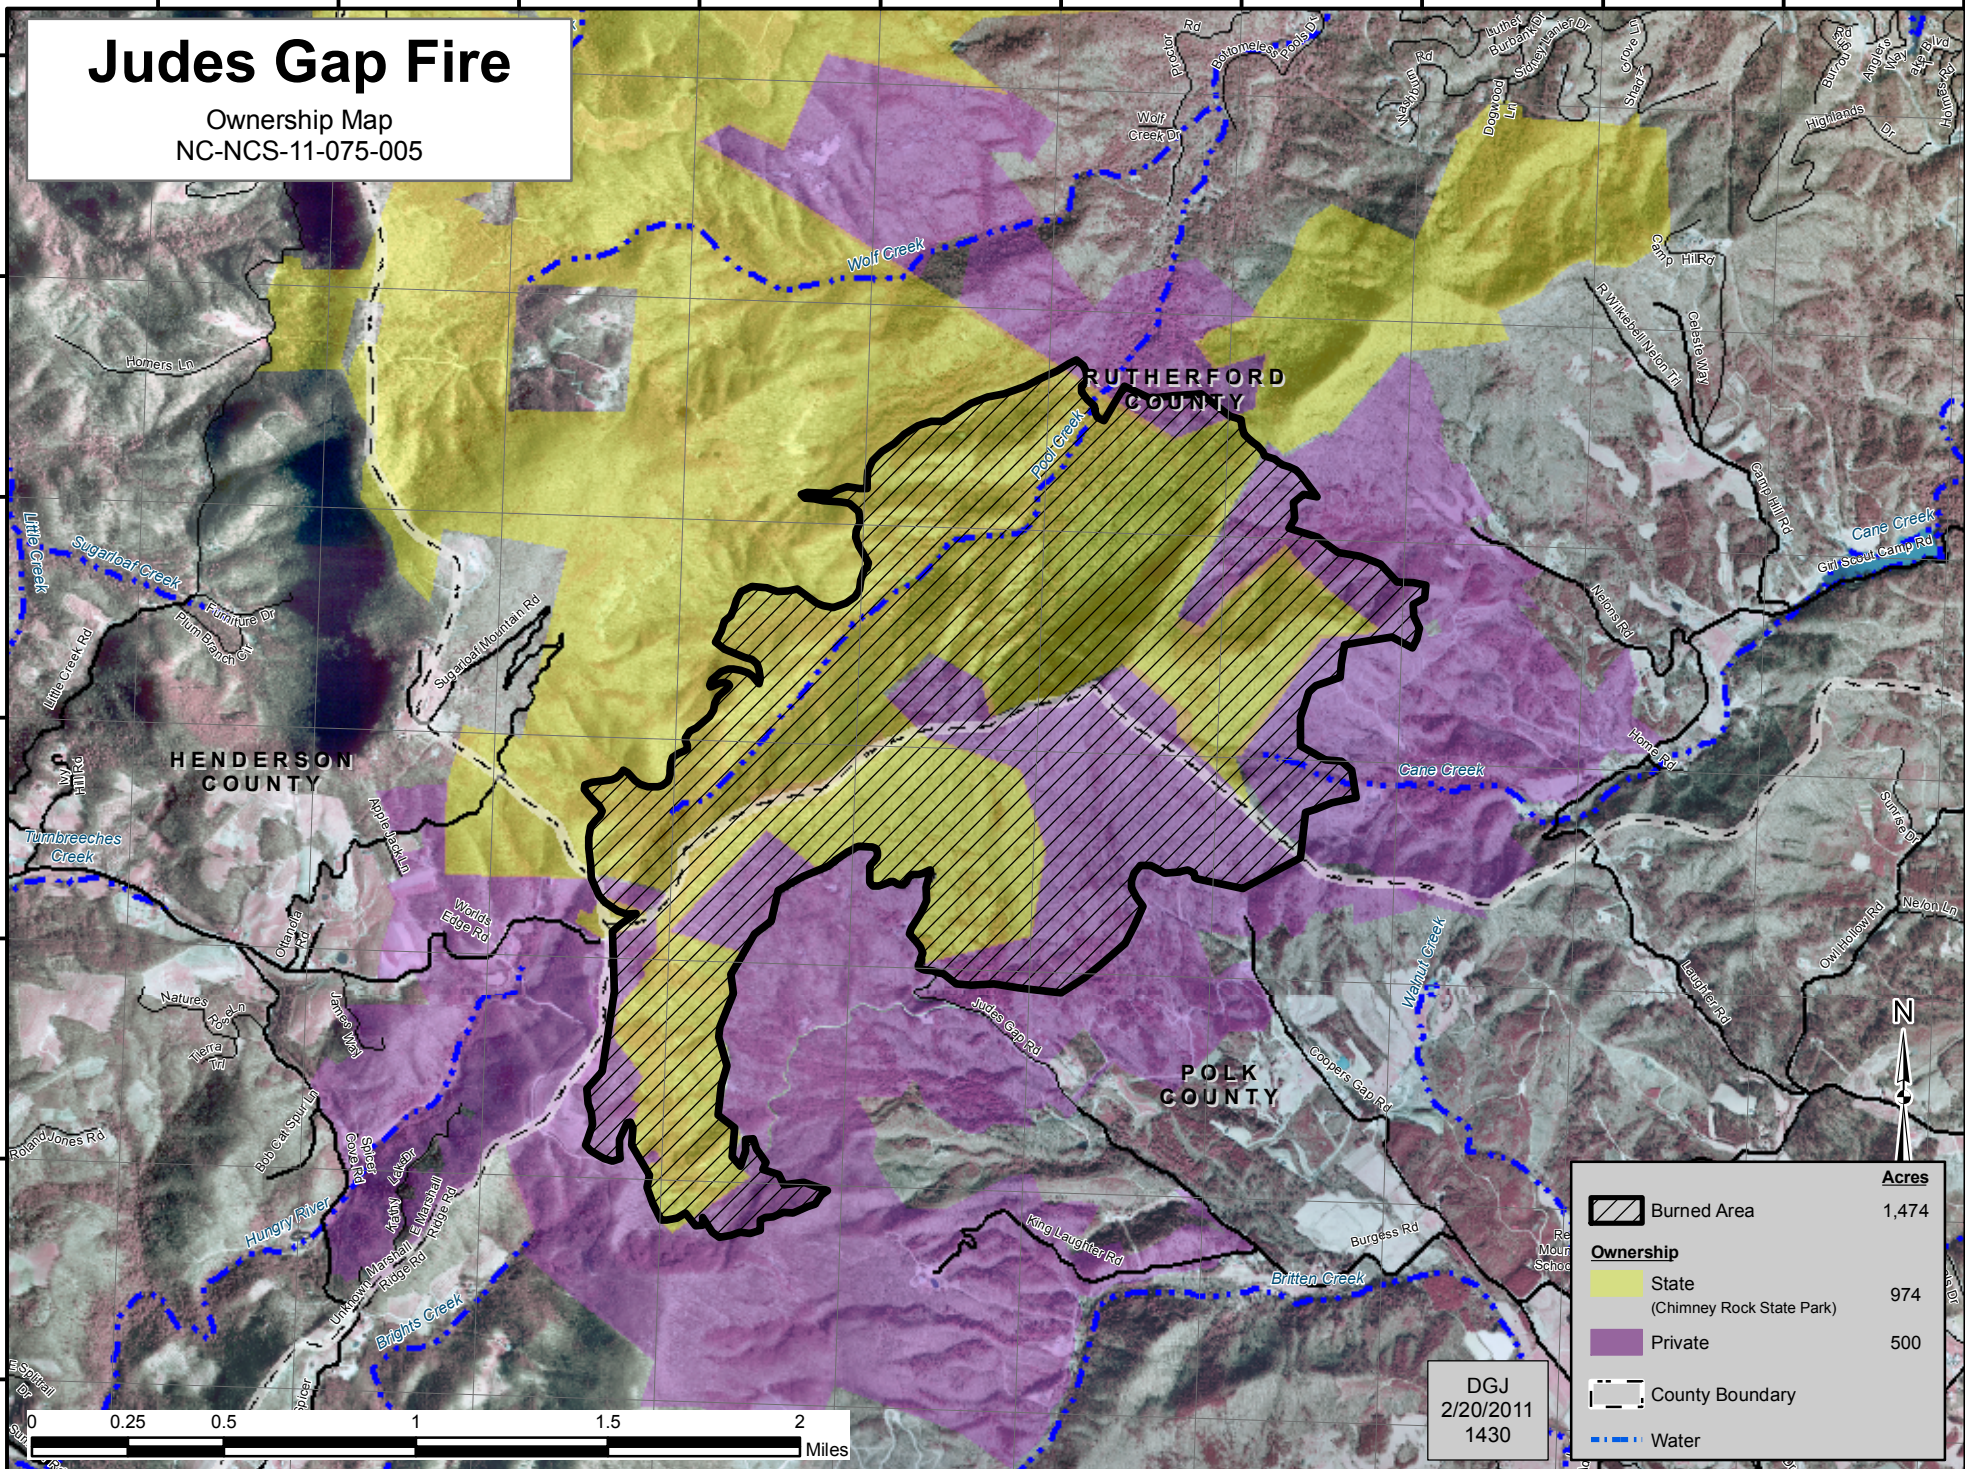

# Judes Gap Fire

Ownership Map  
NC-NCS-11-075-005

	Acres
Burned Area	1,474
<b>Ownership</b>	
State (Chimney Rock State Park)	974
Private	500
County Boundary	
Water	

DGJ  
2/20/2011  
1430