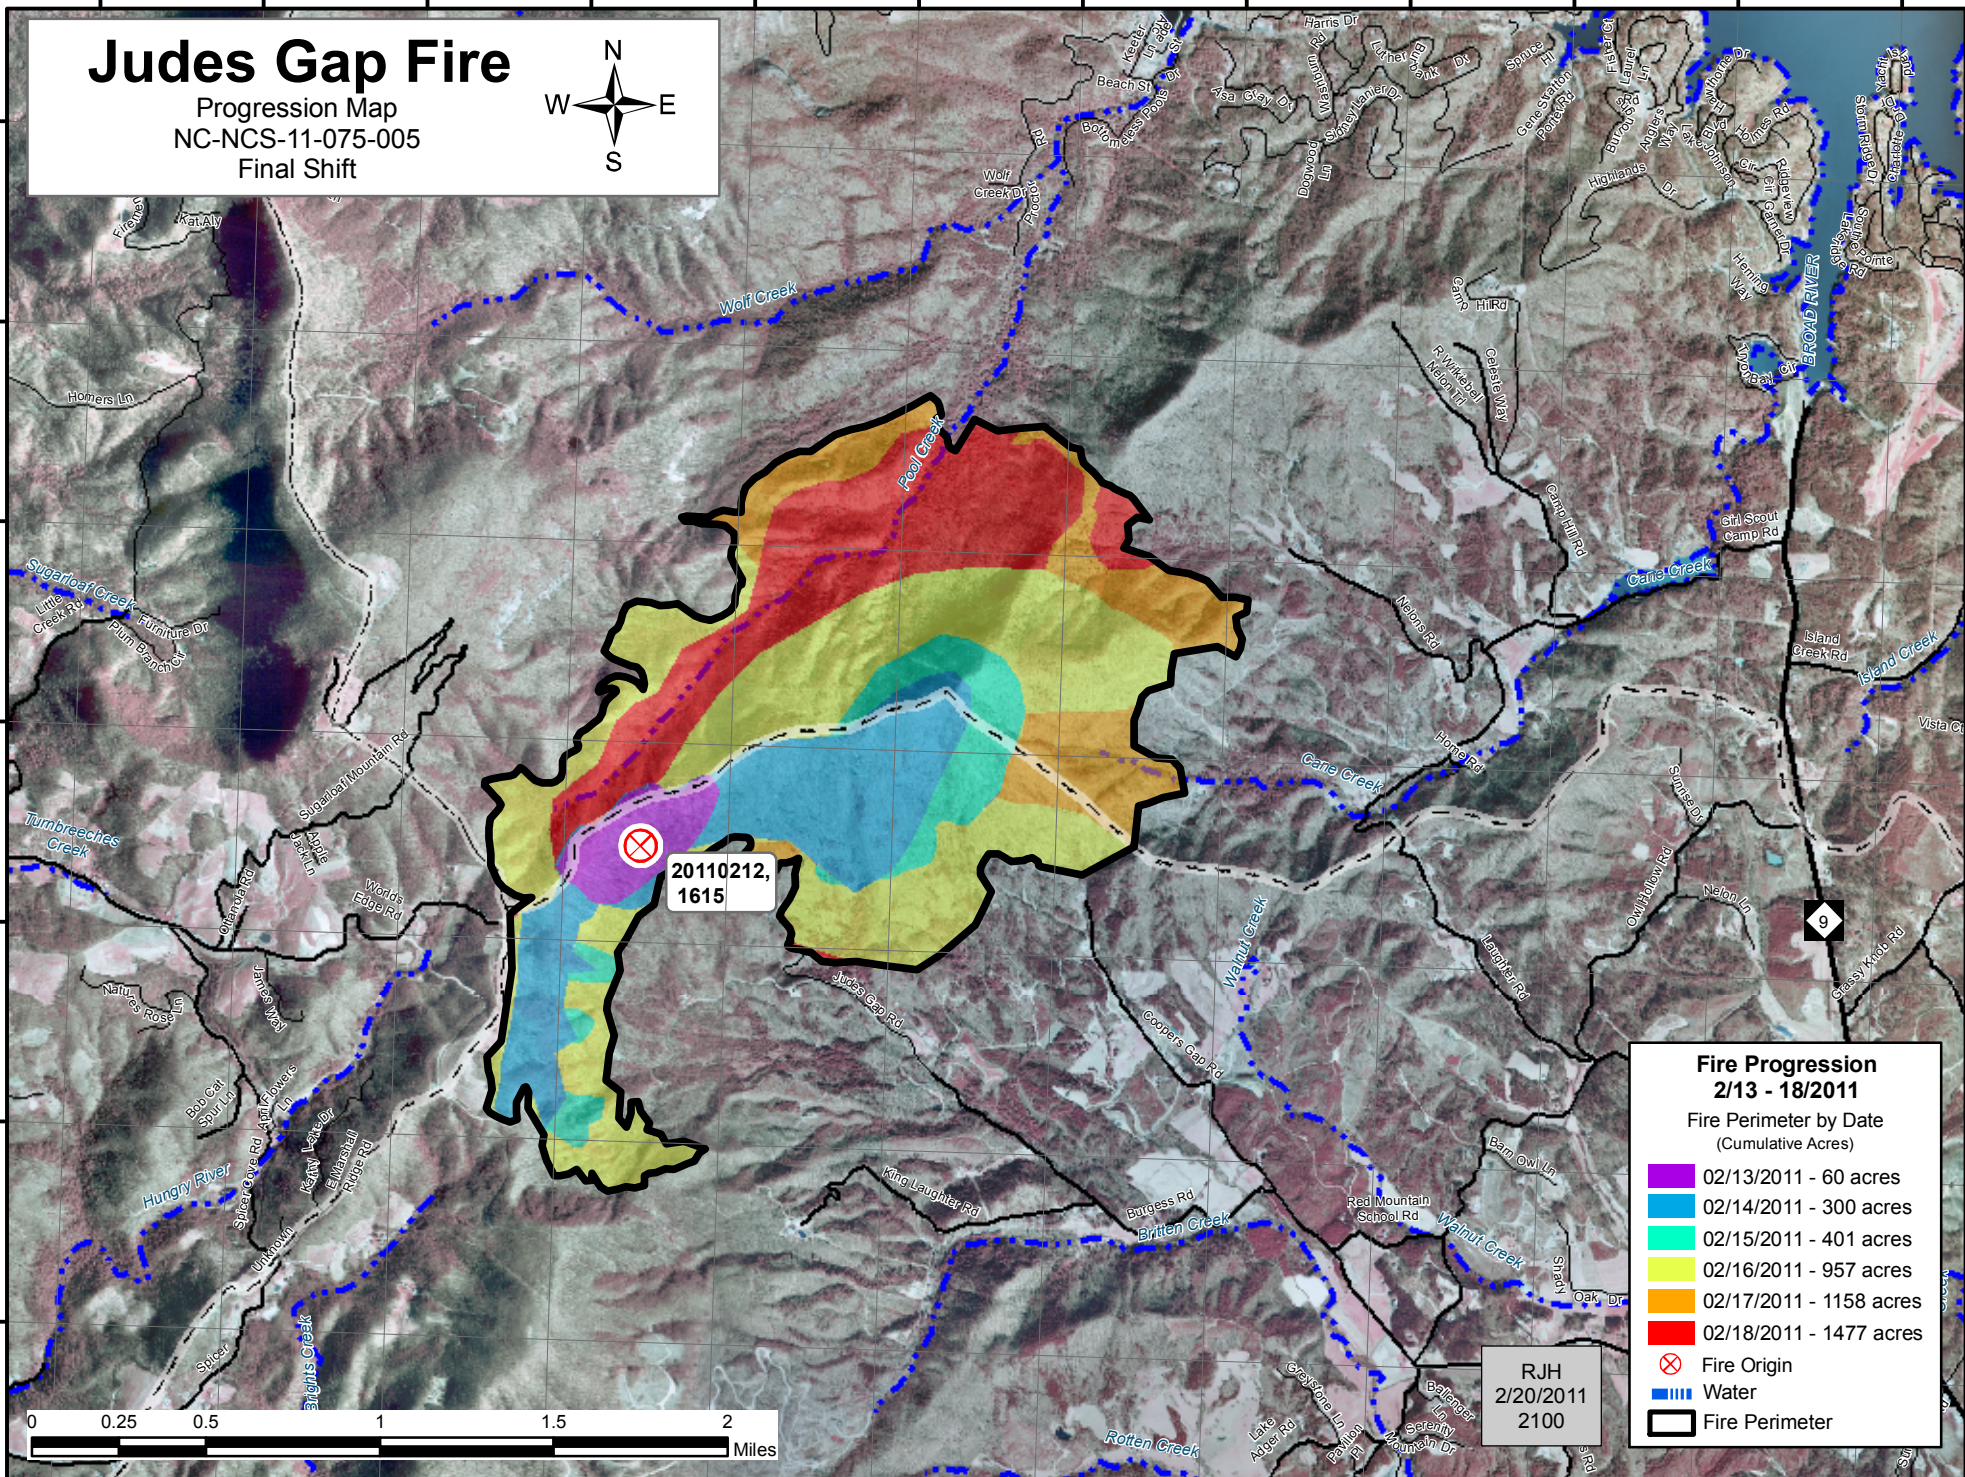

Judes Gap Fire

Progression Map
NC-NCS-11-075-005
Final Shift

**Fire Progression
2/13 - 18/2011**

Fire Perimeter by Date
(Cumulative Acres)

02/13/2011 - 60 acres
02/14/2011 - 300 acres
02/15/2011 - 401 acres
02/16/2011 - 957 acres
02/17/2011 - 1158 acres
02/18/2011 - 1477 acres

⊗ Fire Origin
Water
Fire Perimeter

RJH
2/20/2011
2100