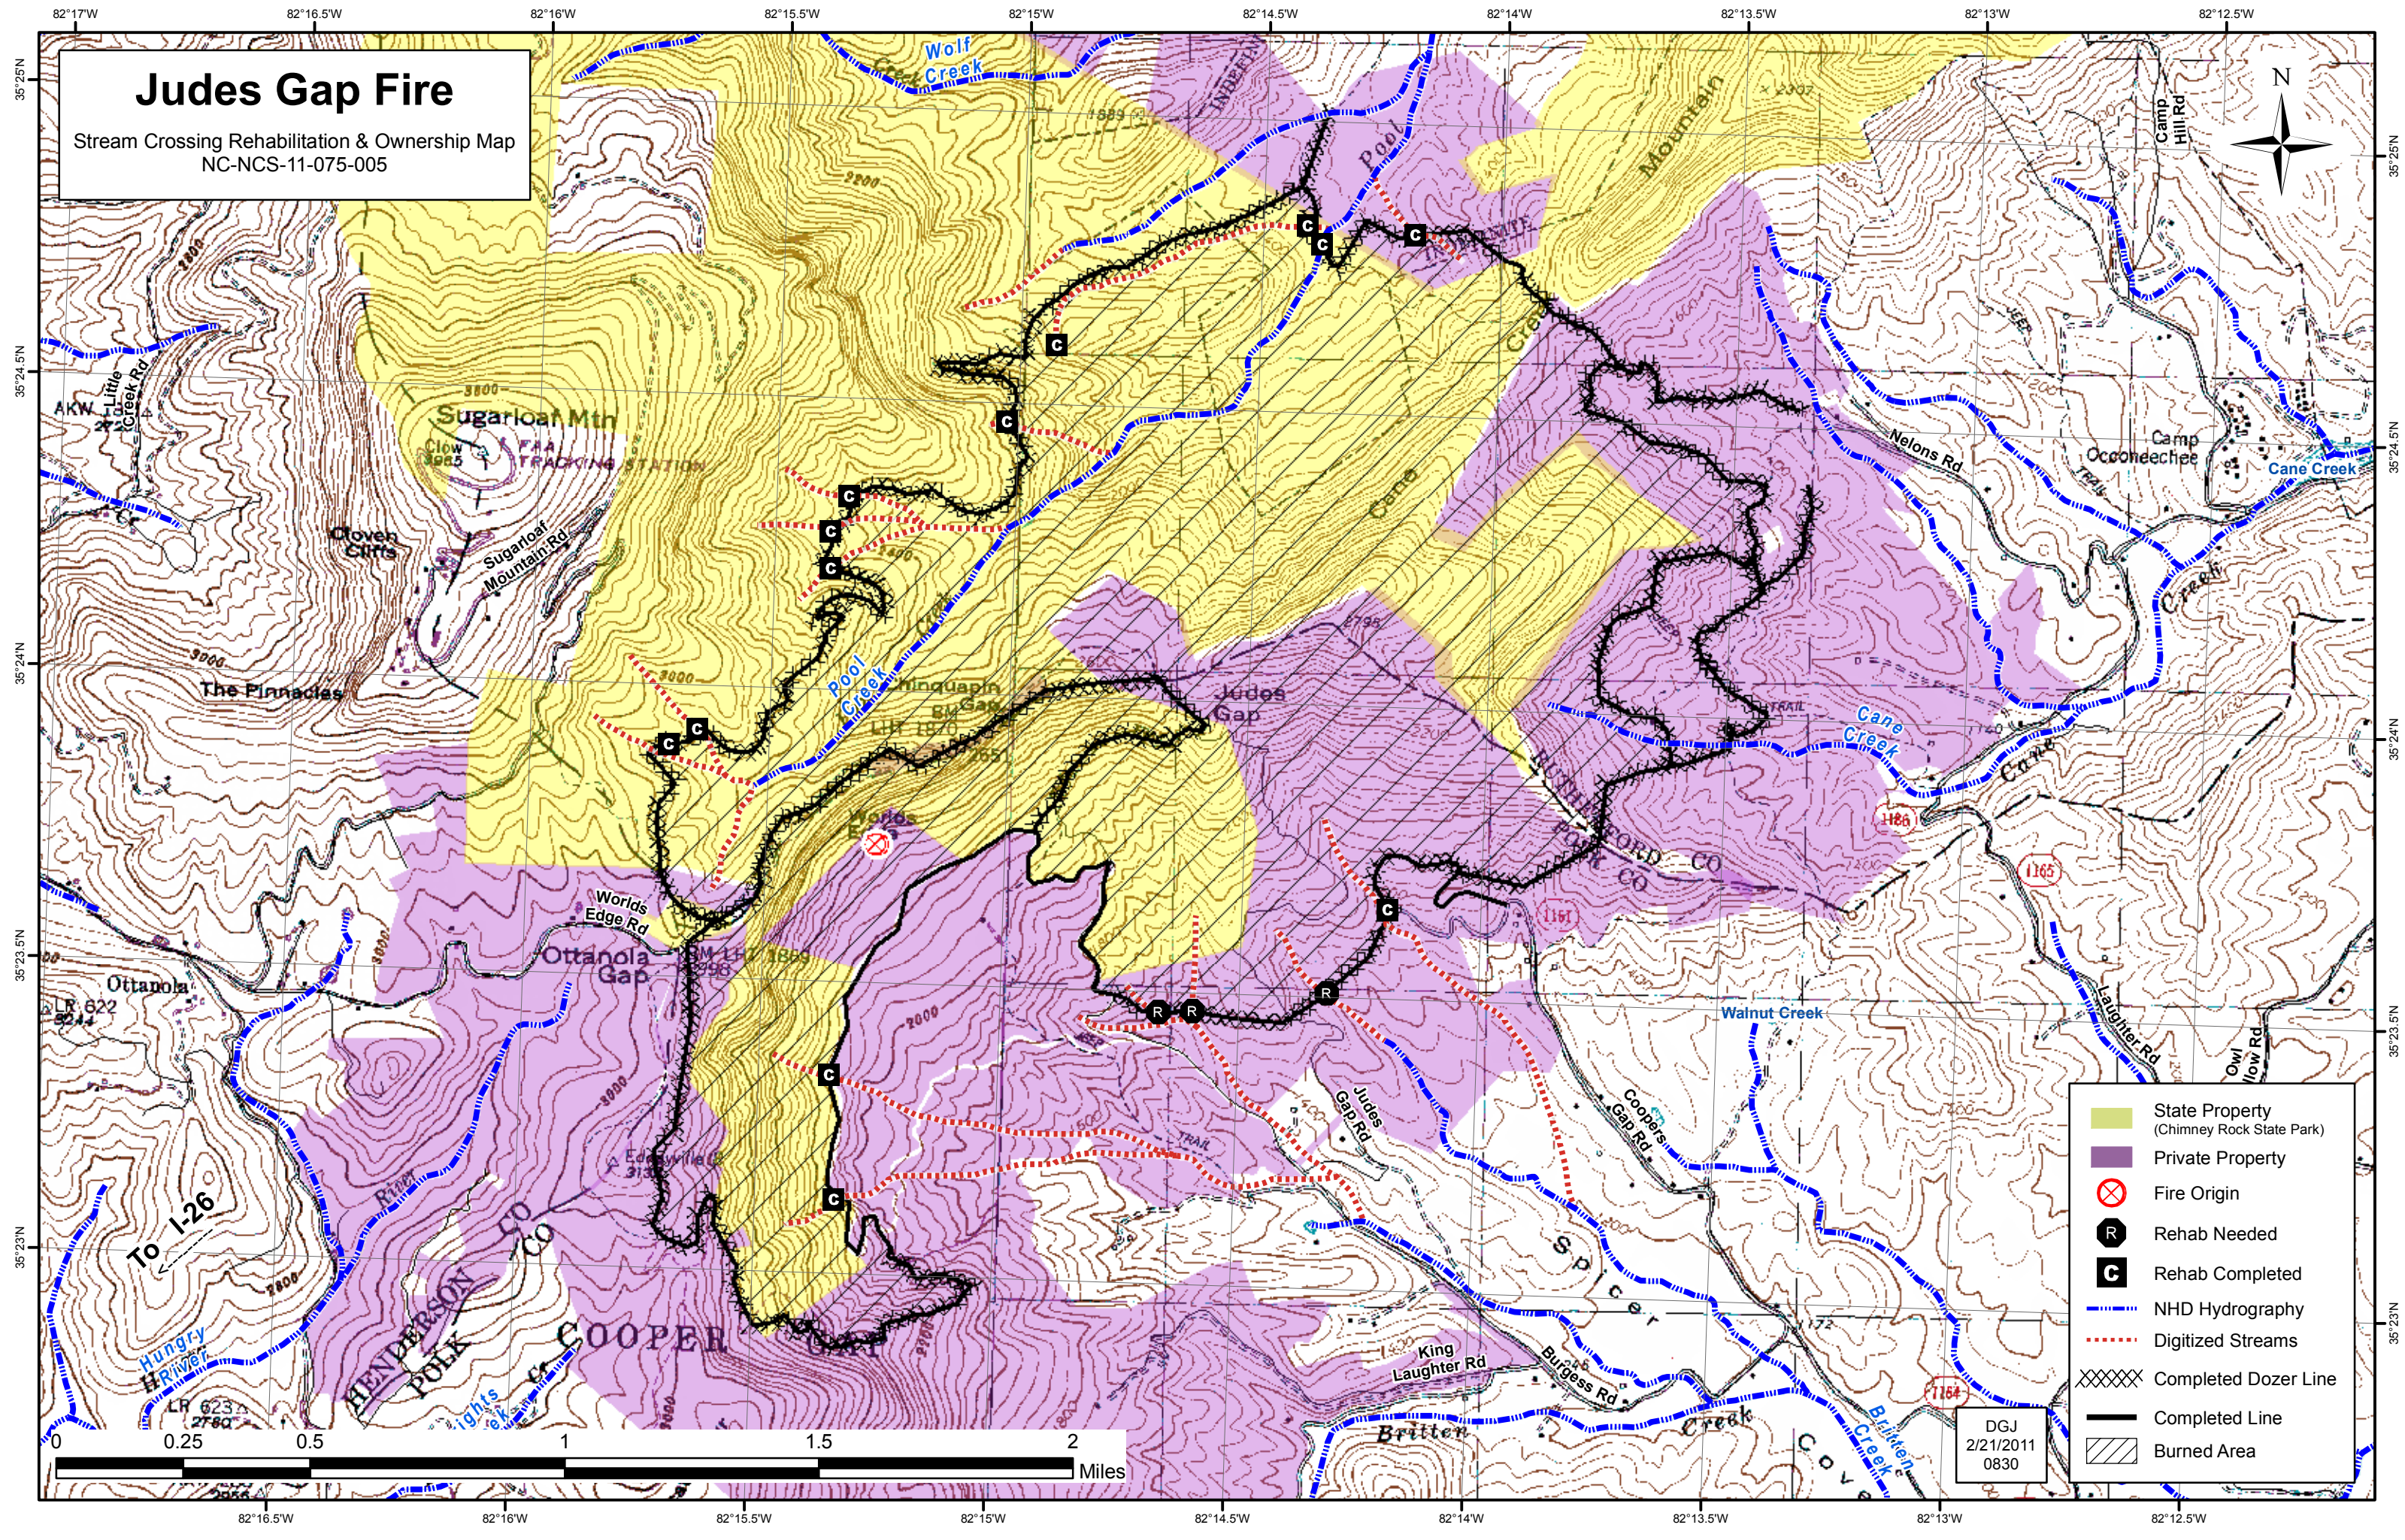

Judes Gap Fire

Stream Crossing Rehabilitation & Ownership Map
NC-NCS-11-075-005

- State Property (Chimney Rock State Park)
- Private Property
- Fire Origin
- Rehab Needed
- Rehab Completed
- NHD Hydrography
- Digitized Streams
- Completed Dozer Line
- Completed Line
- Burned Area

DGJ
2/21/2011
0830

Map labels include: Wolf Creek, Sugarloaf Mtn, The Pinnacles, Ottanola, Judes Gap, King Laughter Rd, Britten Creek, Cane Creek, Nelons Rd, Coopers Gap Rd, Burgess Rd, and various road numbers like 1186, 1165, and 1154. County names Henderson, Polk, and Cooper are also visible.