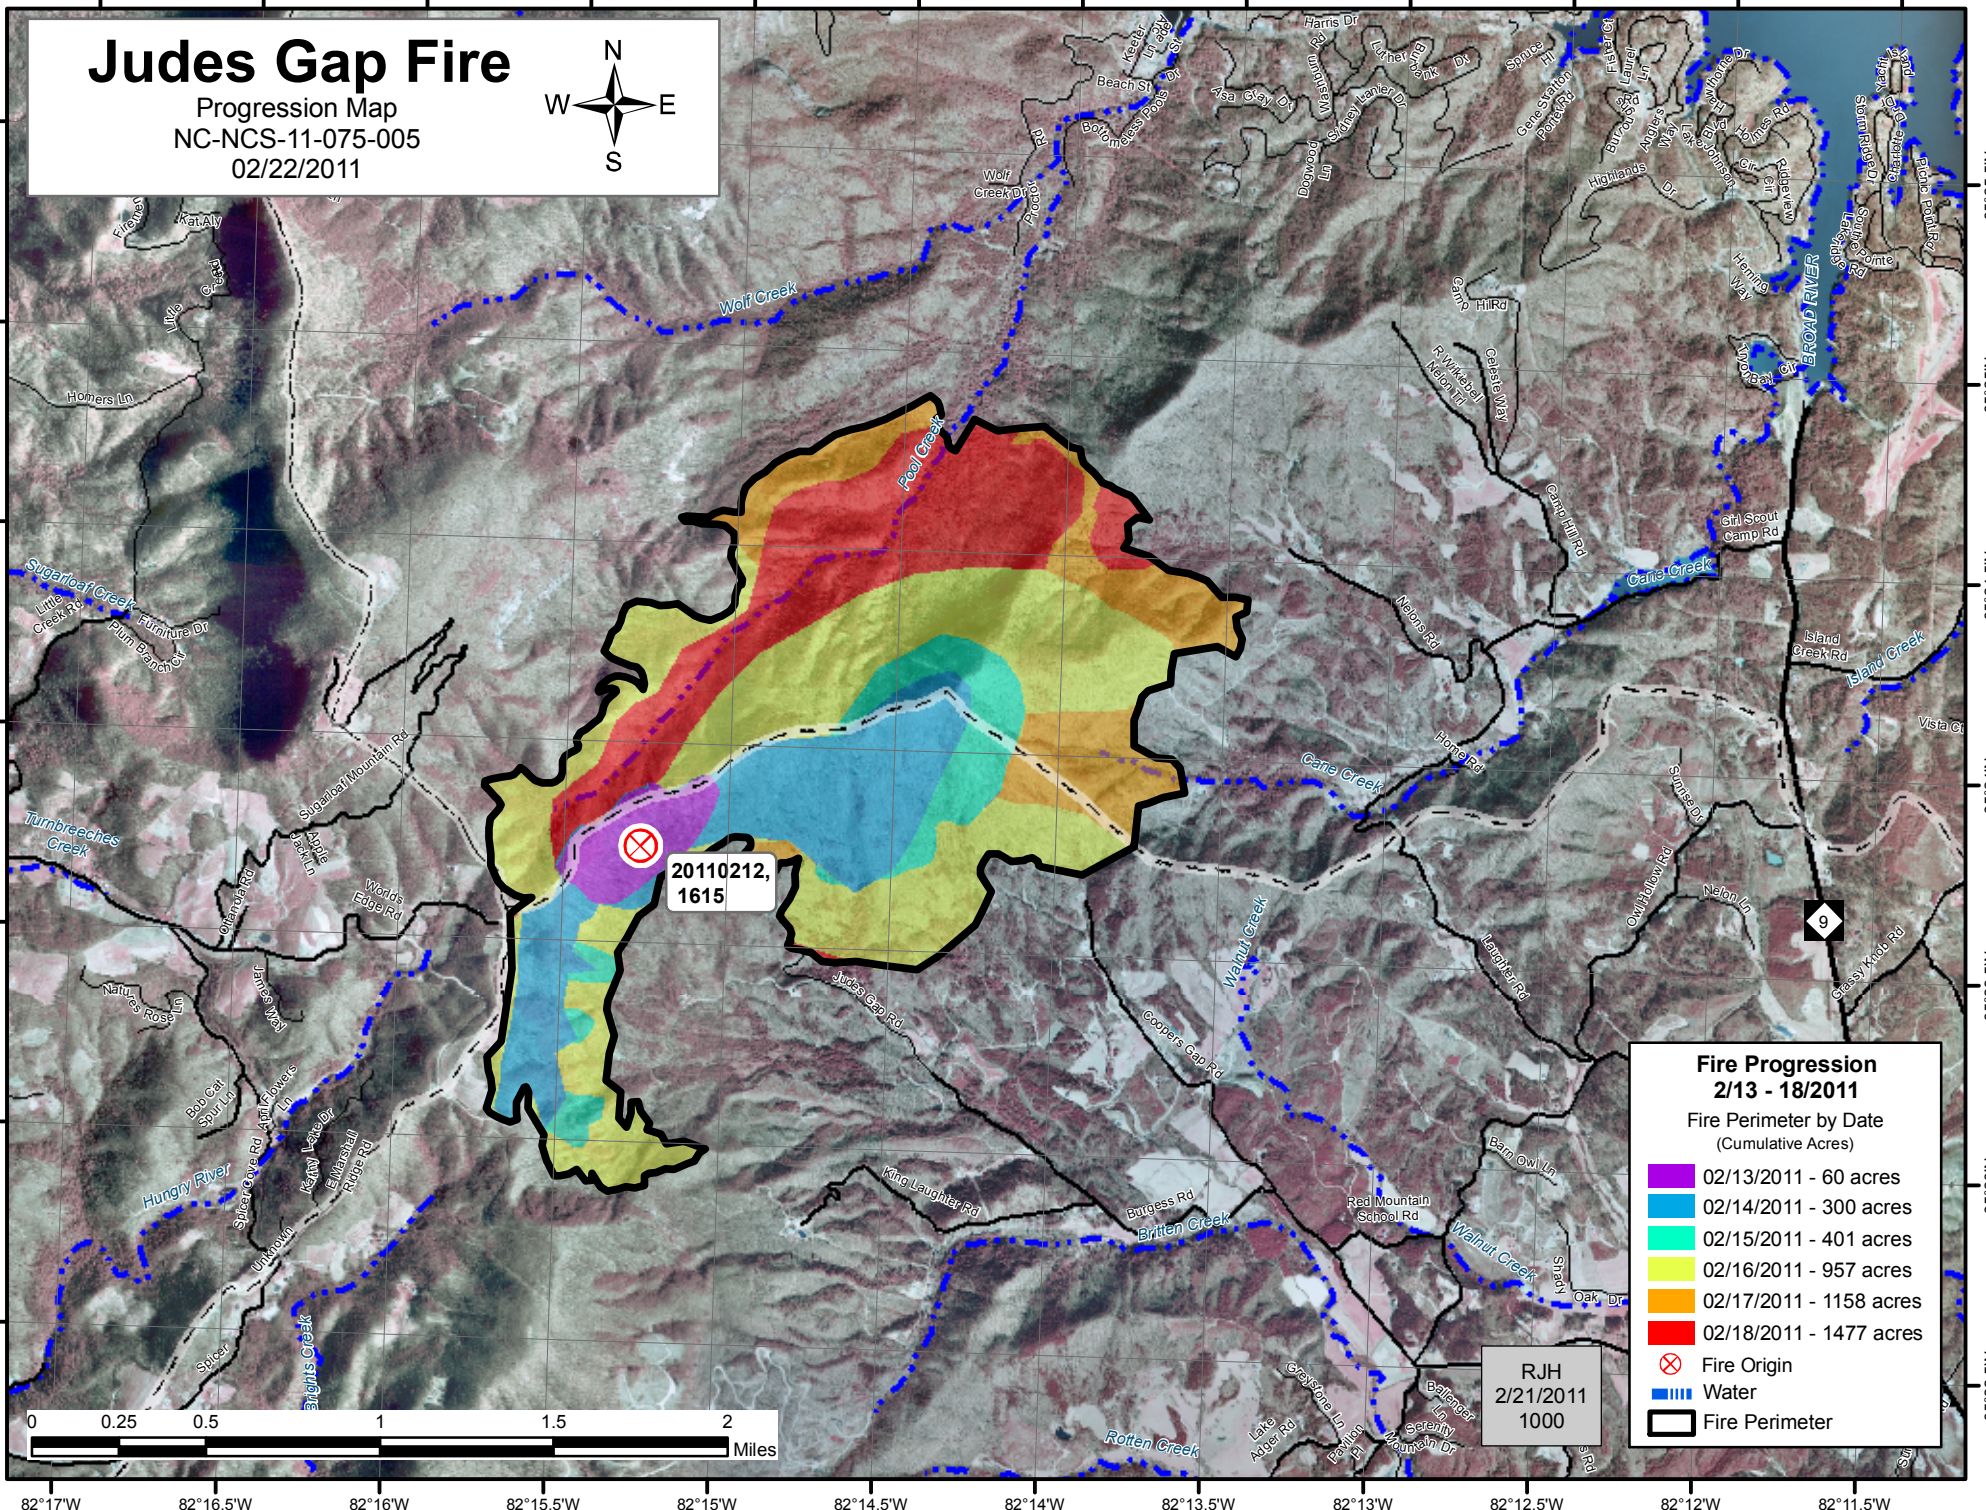

# Judes Gap Fire

Progression Map  
NC-NCS-11-075-005  
02/22/2011

20110212,  
1615

**Fire Progression  
2/13 - 18/2011**

Fire Perimeter by Date  
(Cumulative Acres)

- 02/13/2011 - 60 acres
- 02/14/2011 - 300 acres
- 02/15/2011 - 401 acres
- 02/16/2011 - 957 acres
- 02/17/2011 - 1158 acres
- 02/18/2011 - 1477 acres

- ⊗ Fire Origin
- Water
- ▭ Fire Perimeter

RJH  
2/21/2011  
1000