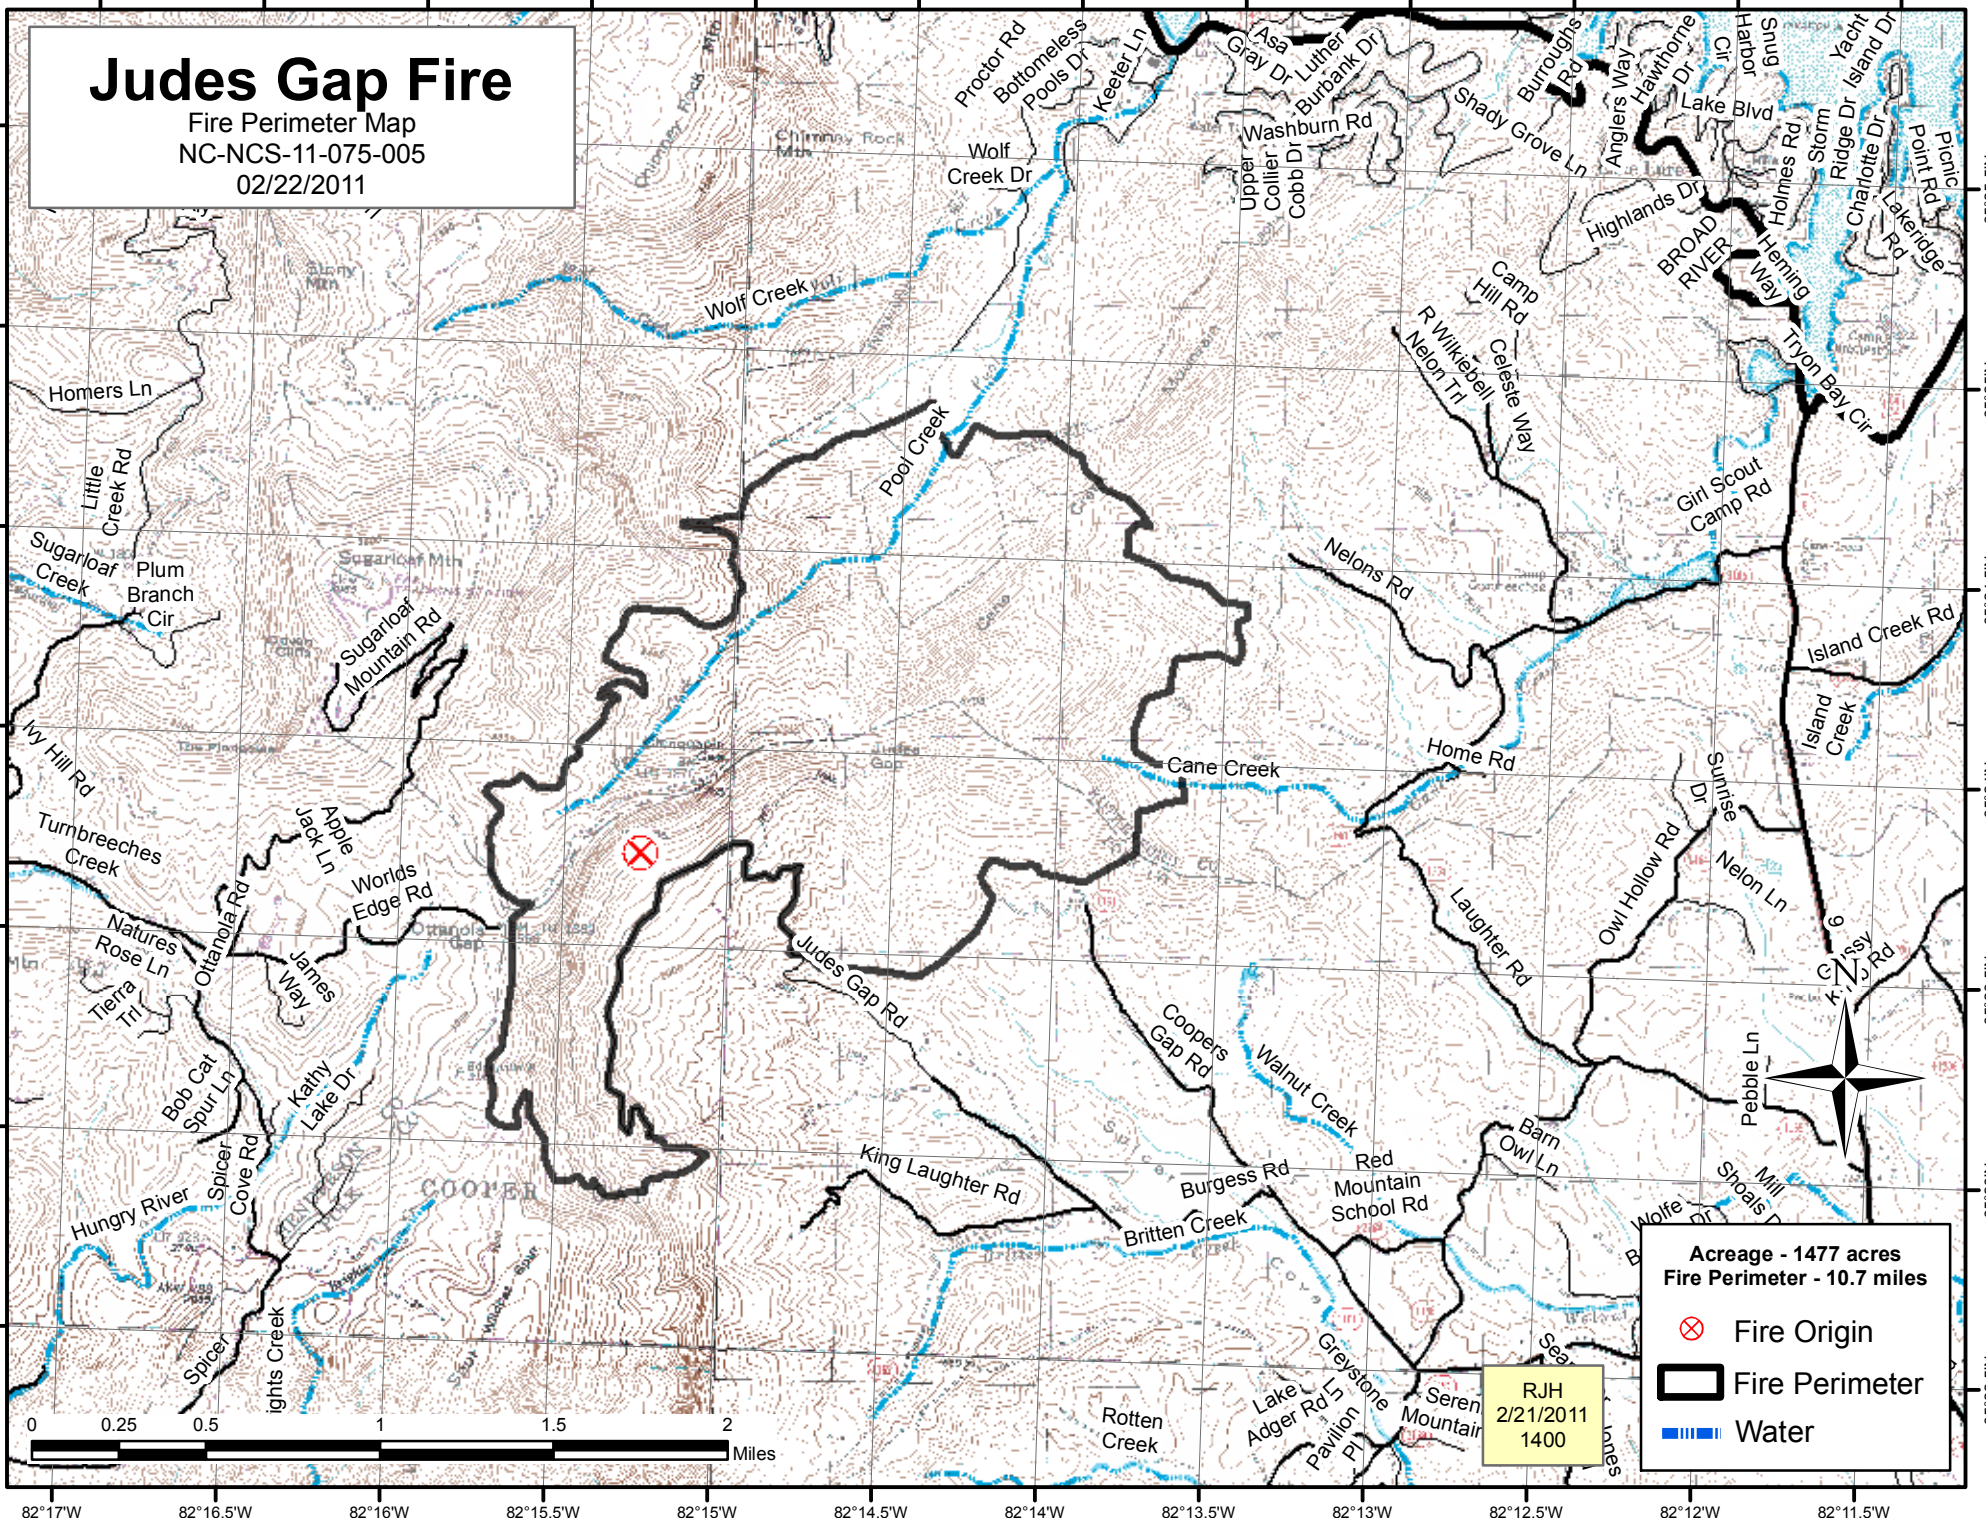

Judes Gap Fire

Fire Perimeter Map
NC-NCS-11-075-005
02/22/2011

Acreage - 1477 acres
Fire Perimeter - 10.7 miles

- Fire Origin
- Fire Perimeter
- Water

RJH
2/21/2011
1400