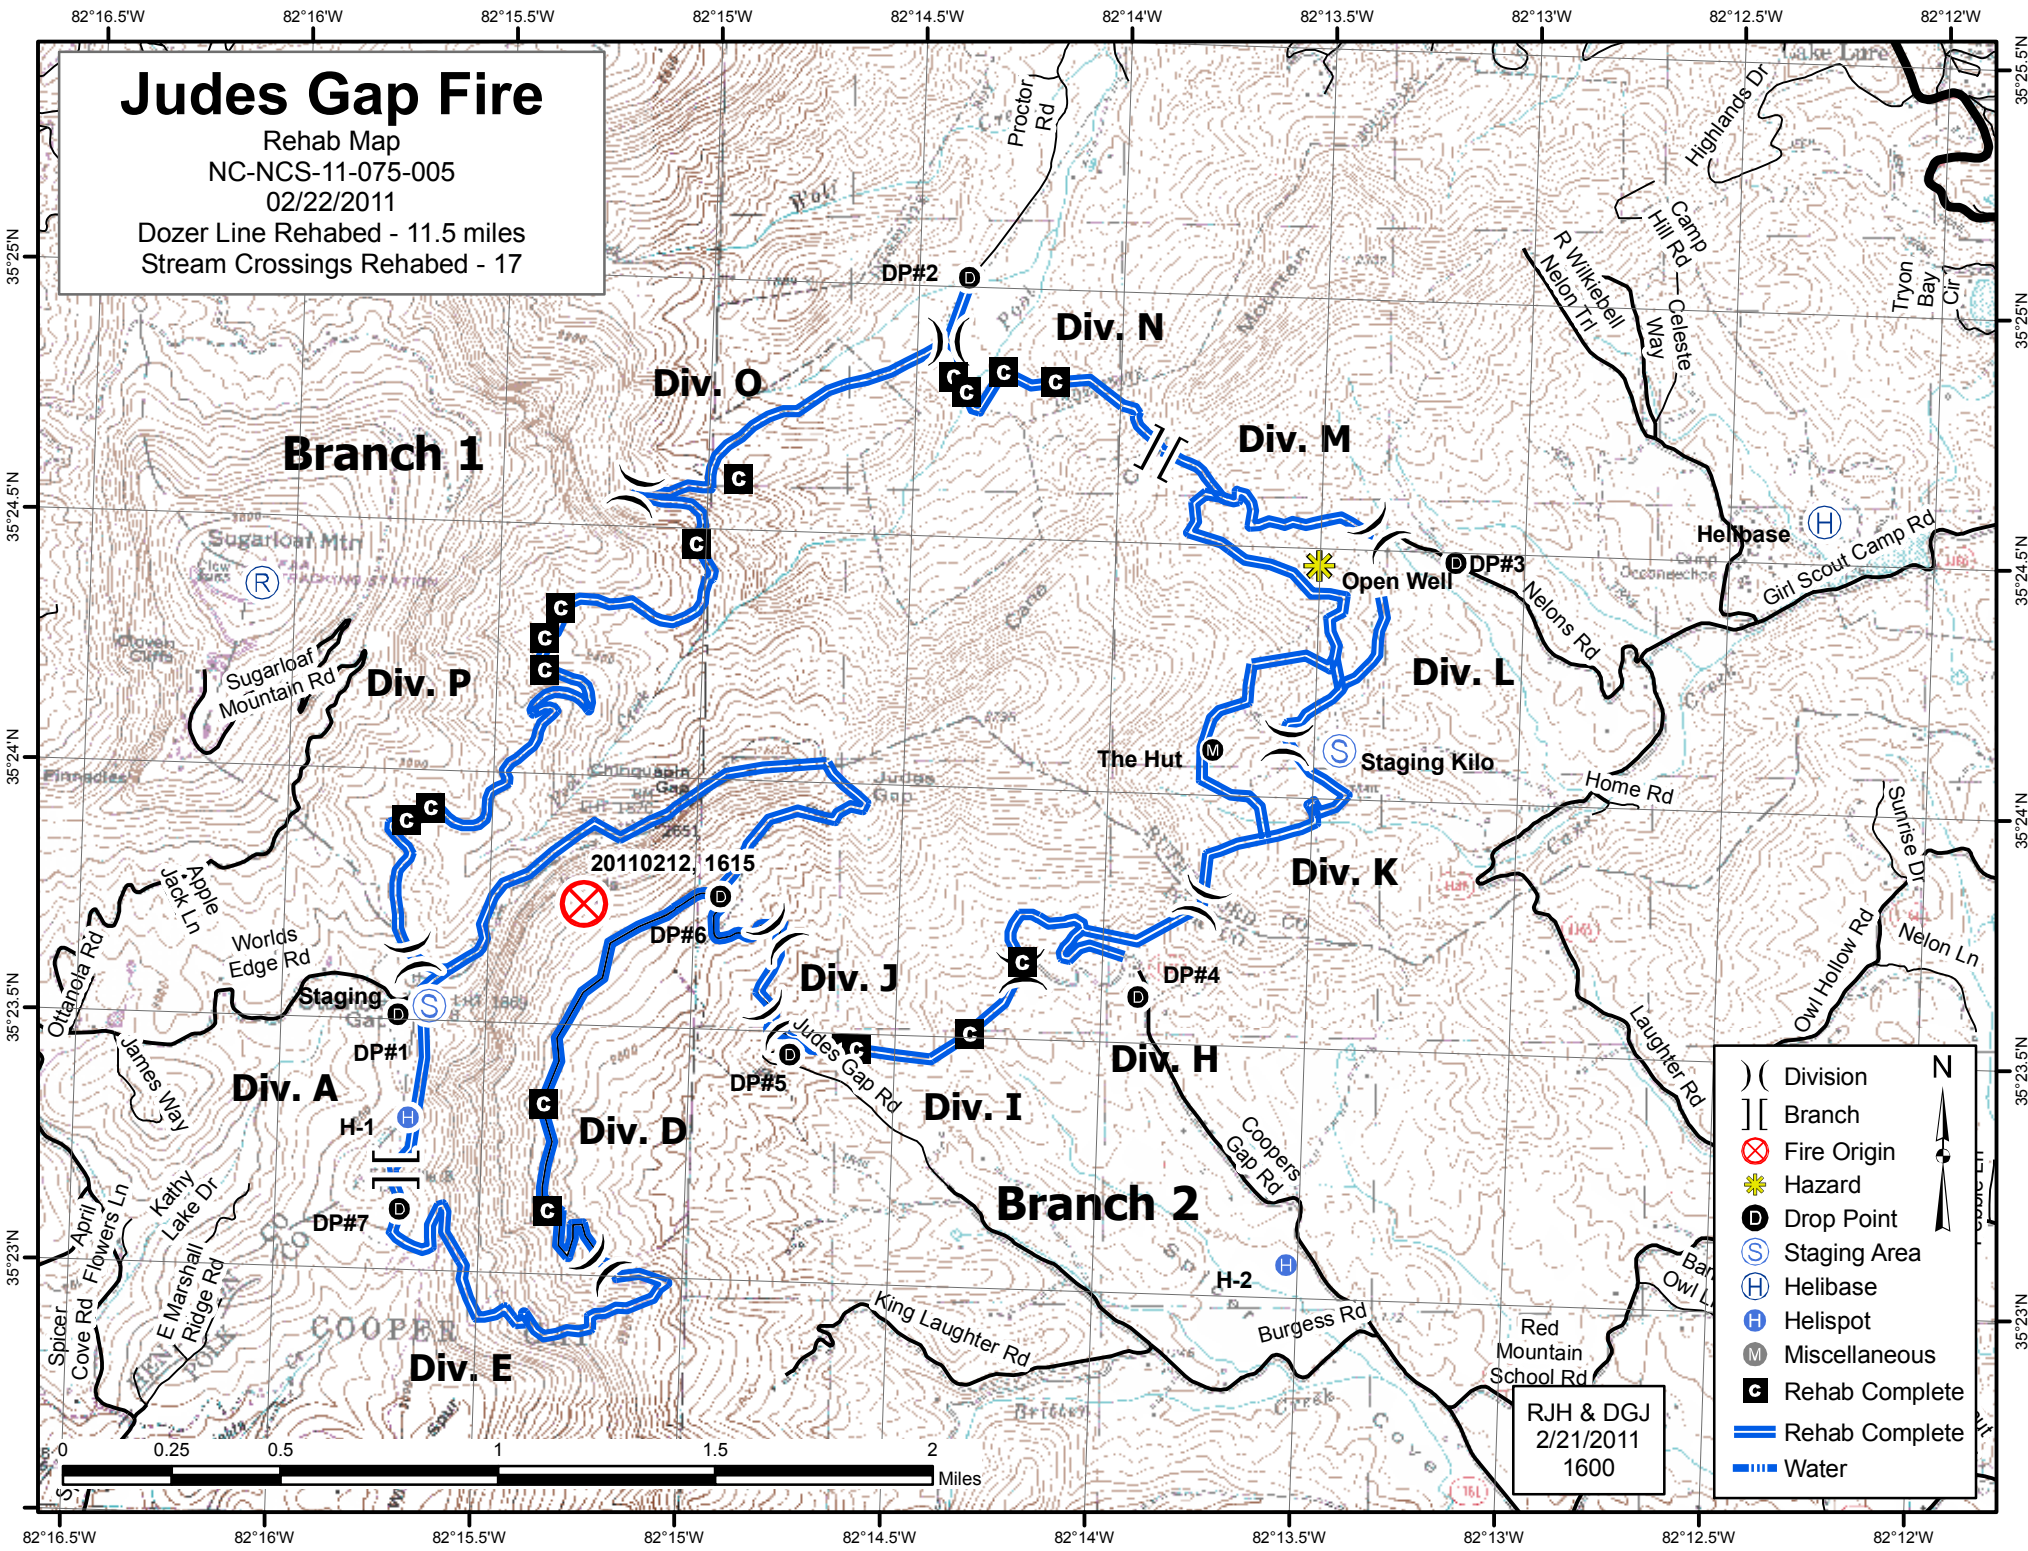

Judes Gap Fire

Rehab Map
NC-NCS-11-075-005
02/22/2011

Dozer Line Rehabed - 11.5 miles
Stream Crossings Rehabed - 17

()	Division
[]	Branch
⊗	Fire Origin
★	Hazard
Ⓧ	Drop Point
Ⓢ	Staging Area
Ⓜ	Helibase
Ⓜ	Helispot
Ⓜ	Miscellaneous
Ⓜ	Rehab Complete
—	Rehab Complete
—	Water