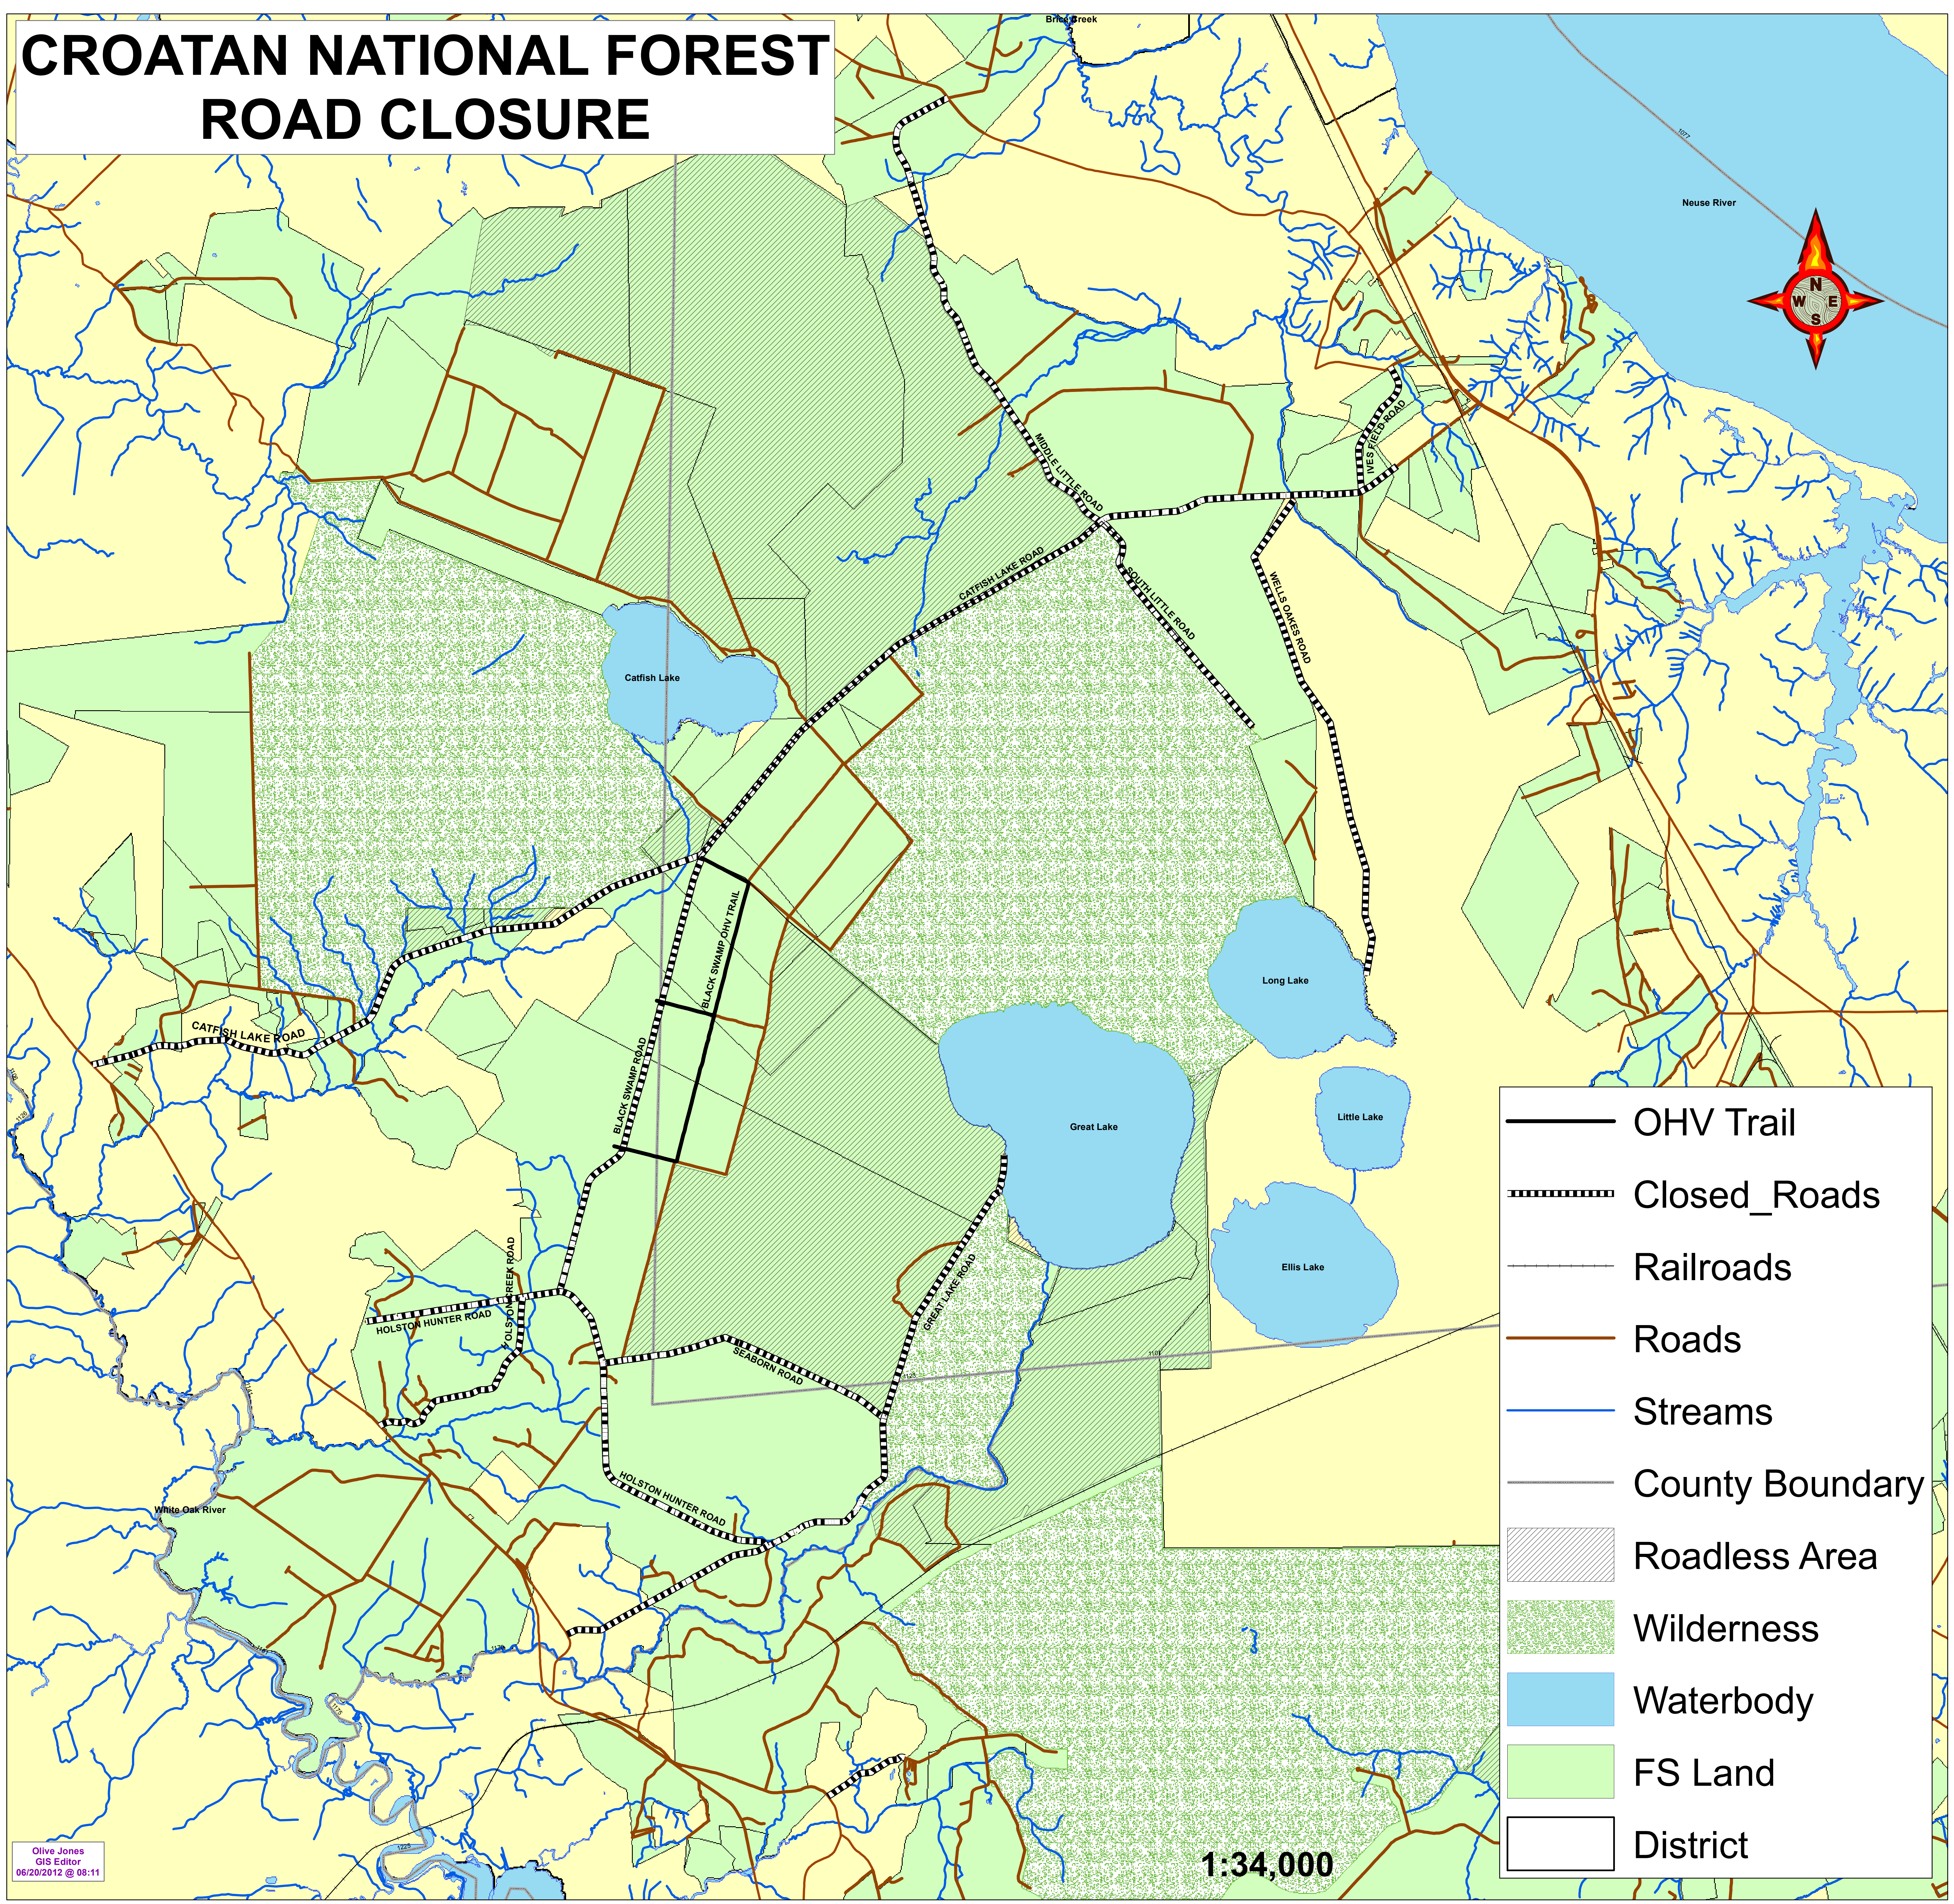

# CROATAN NATIONAL FOREST ROAD CLOSURE

- OHV Trail
- - - - - Closed\_Roads
- Railroads
- Roads
- Streams
- County Boundary
- ▨ Roadless Area
- ▨ Wilderness
- ▨ Waterbody
- ▨ FS Land
- ▨ District