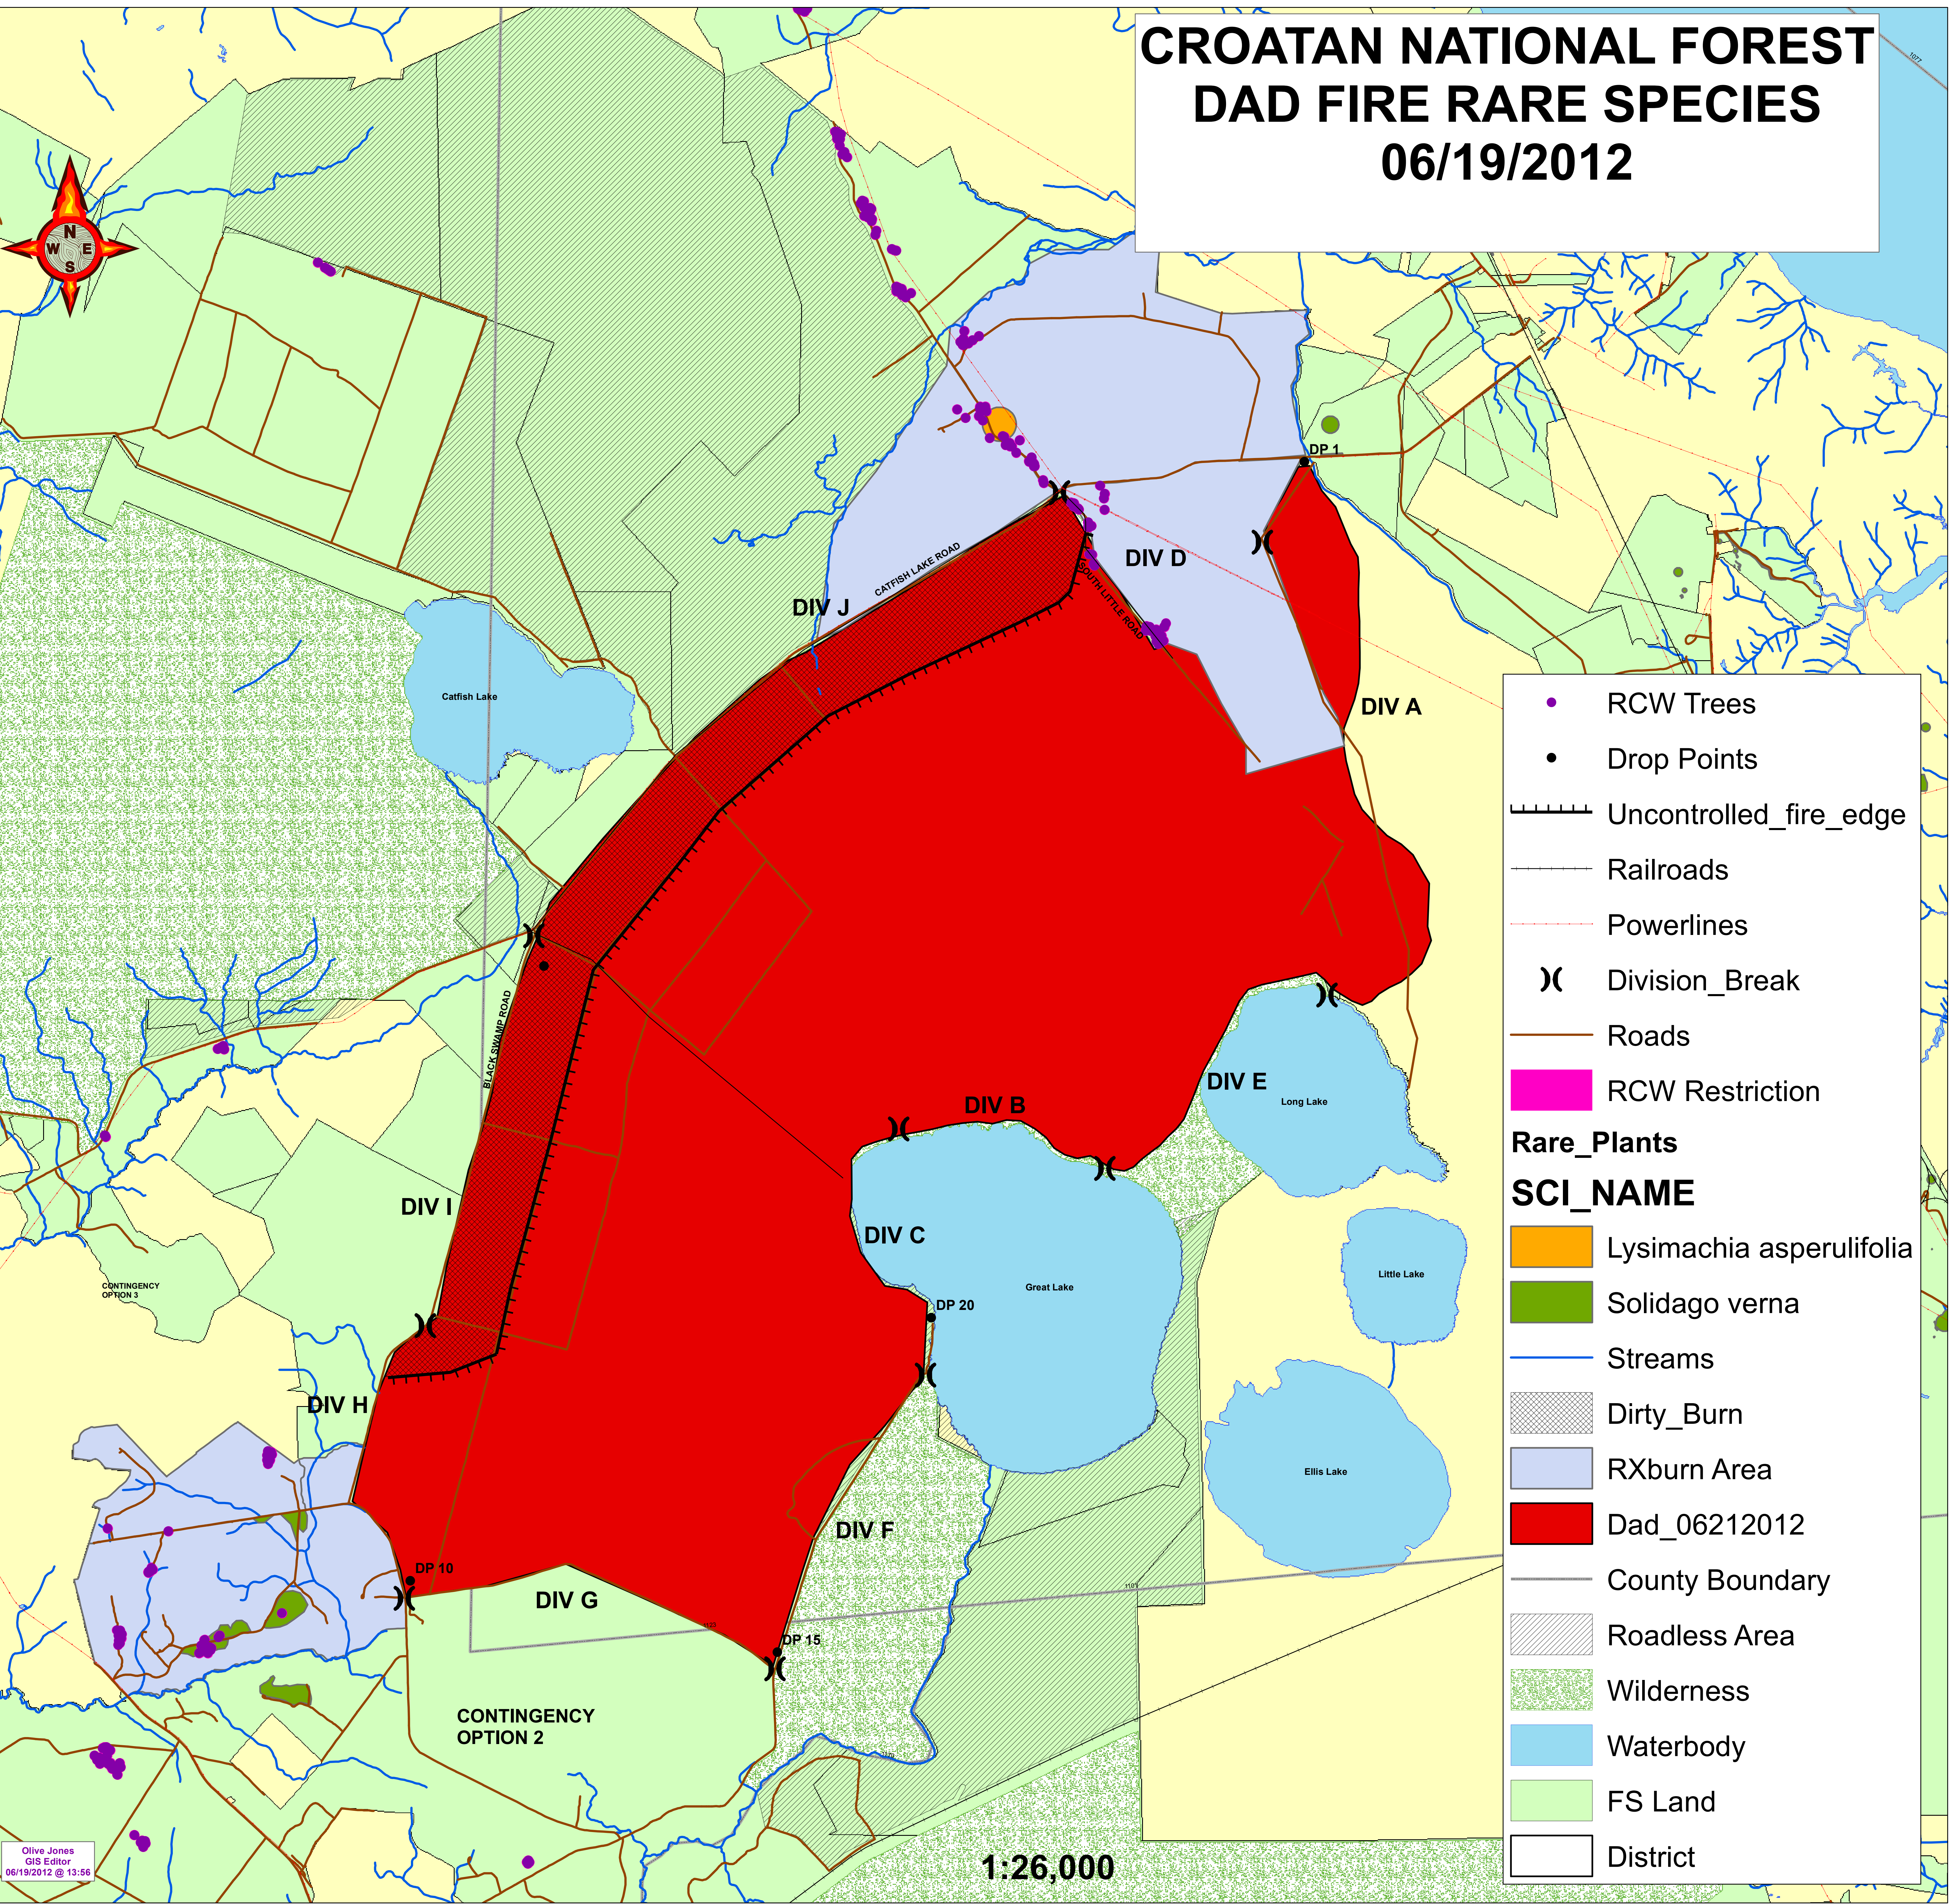

# CROATAN NATIONAL FOREST DAD FIRE RARE SPECIES 06/19/2012

- RCW Trees
- Drop Points
- Uncontrolled\_fire\_edge
- Railroads
- Powerlines
- Division\_Break
- Roads
- RCW Restriction

**Rare\_Plants**

**SCI\_NAME**

- Lysimachia asperulifolia*
- Solidago verna*
- Streams
- Dirty\_Burn
- RXburn Area
- Dad\_06212012
- County Boundary
- Roadless Area
- Wilderness
- Waterbody
- FS Land
- District