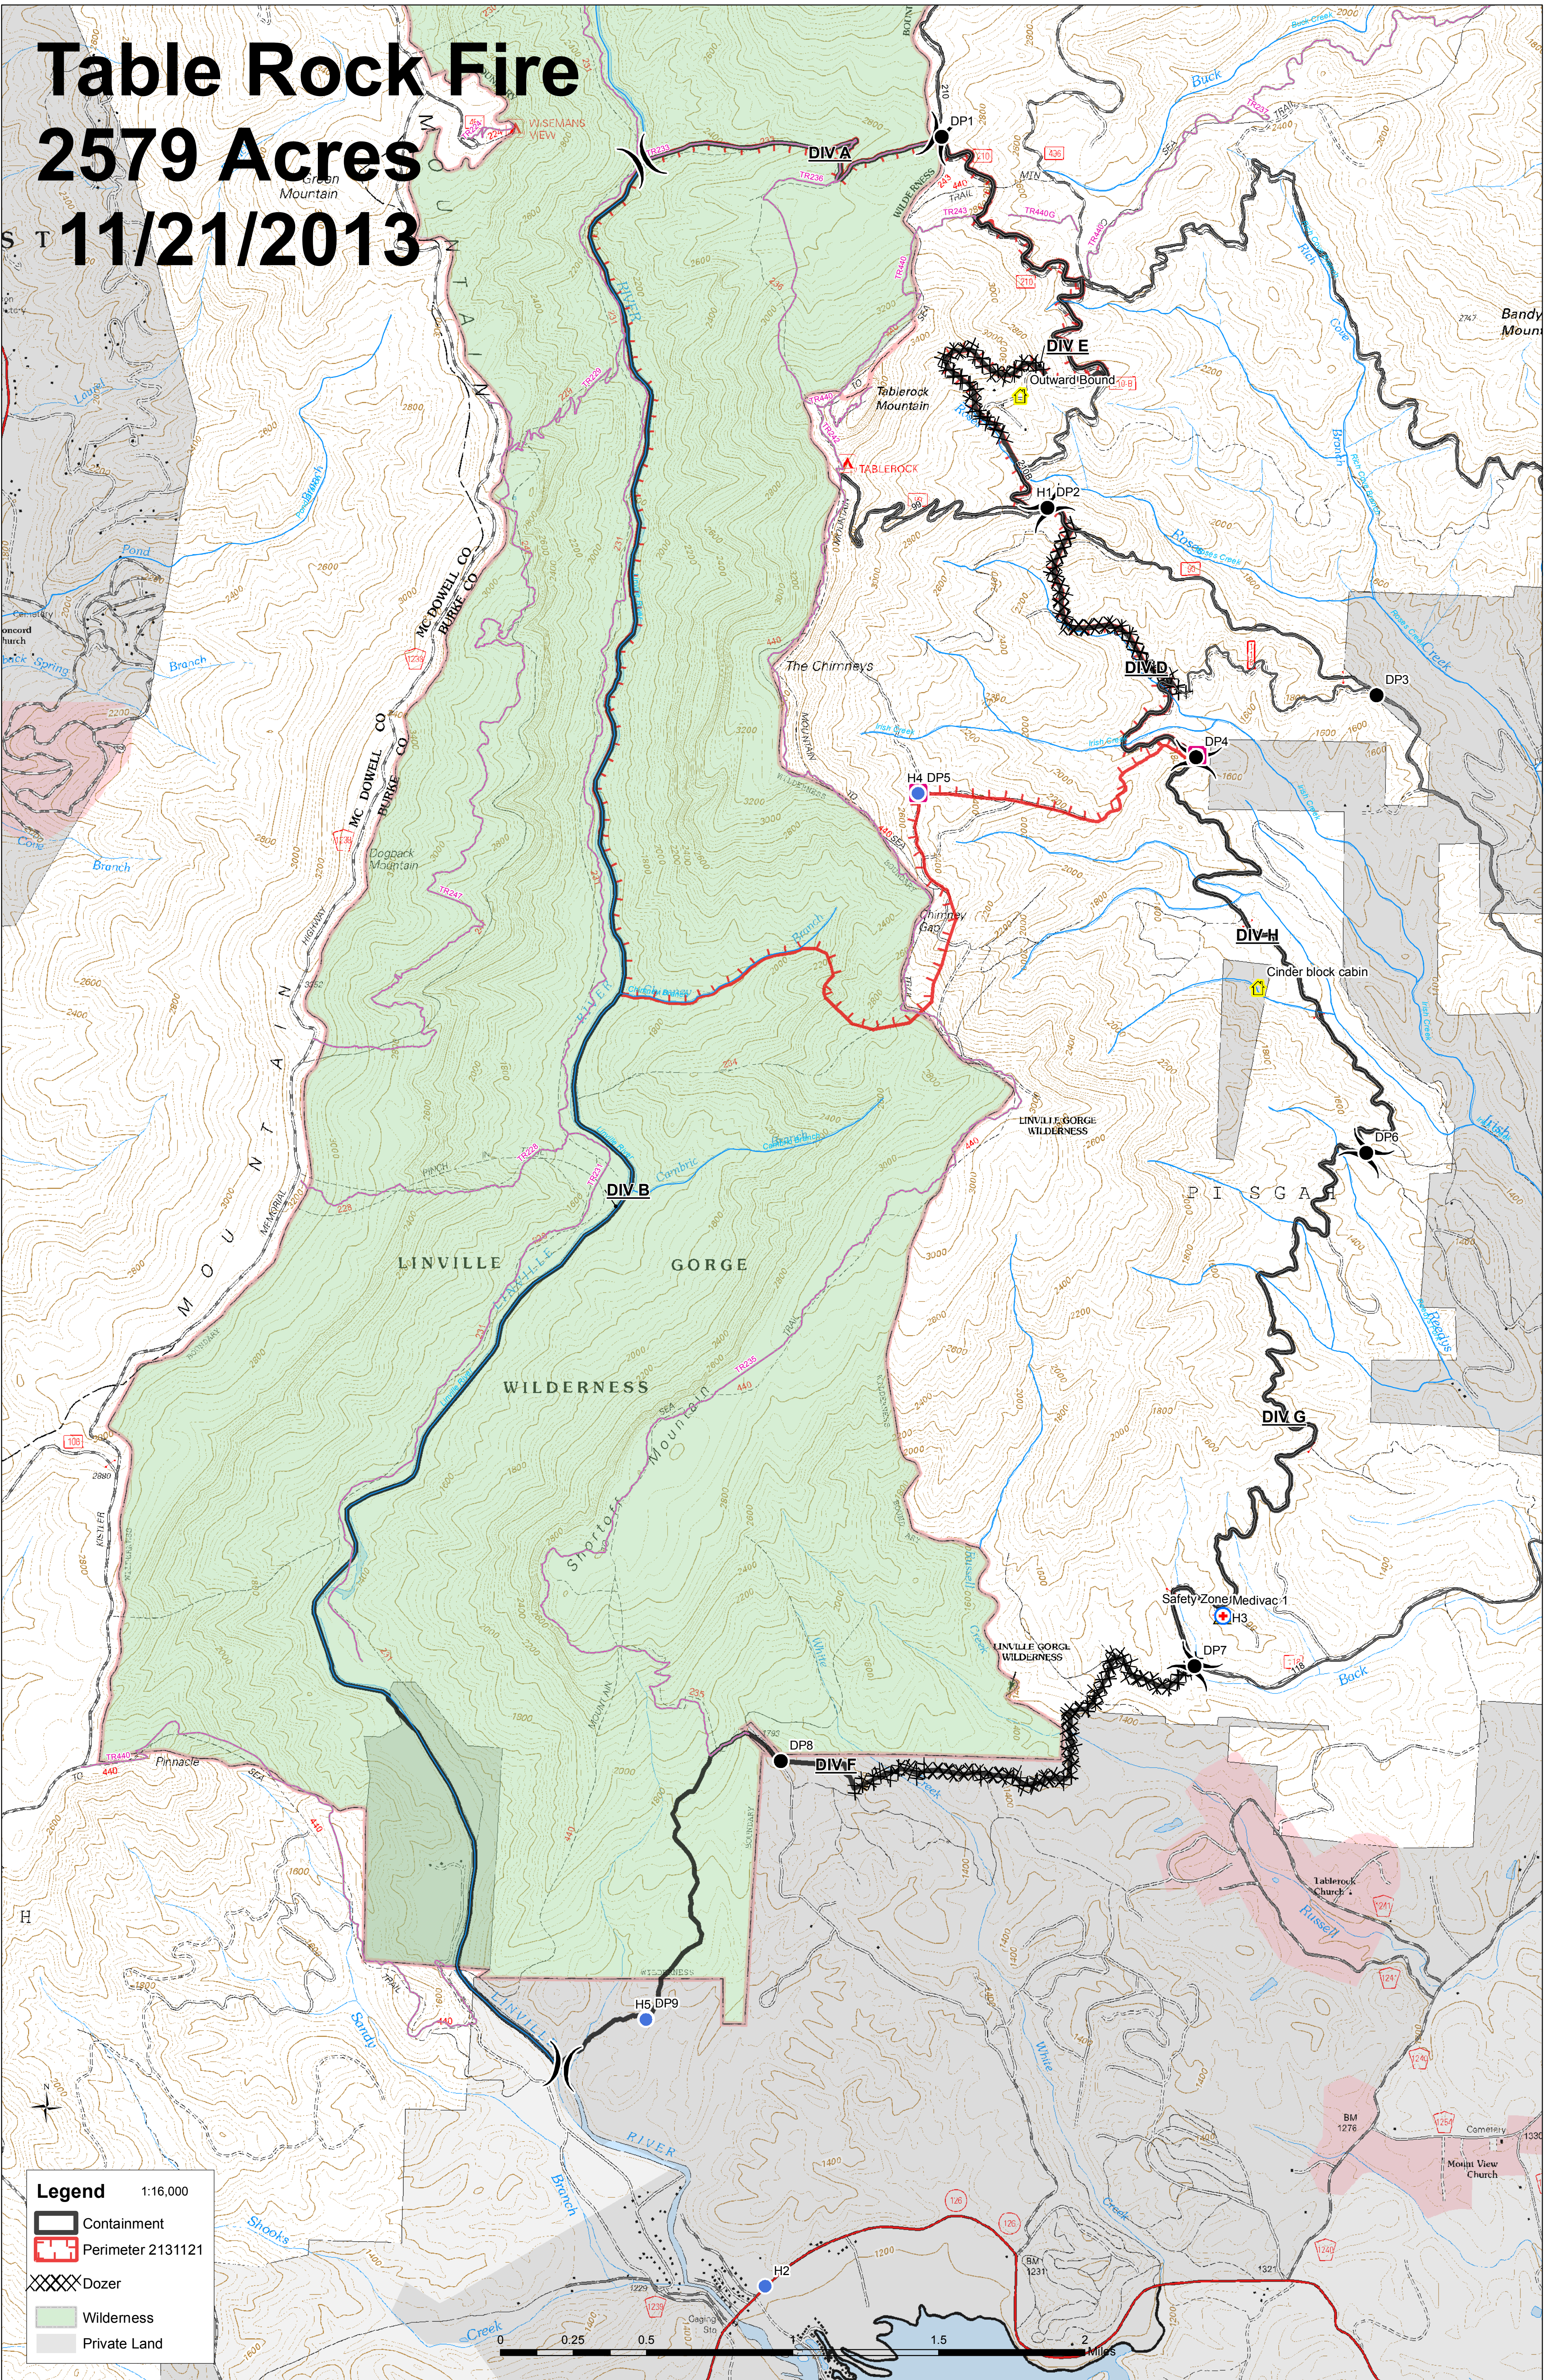

Table Rock Fire

2579 Acres

11/21/2013

Legend 1:16,000

- Containment
- Perimeter 2131121
- Dozer
- Wilderness
- Private Land

0 0.25 0.5 1.5 2 Miles