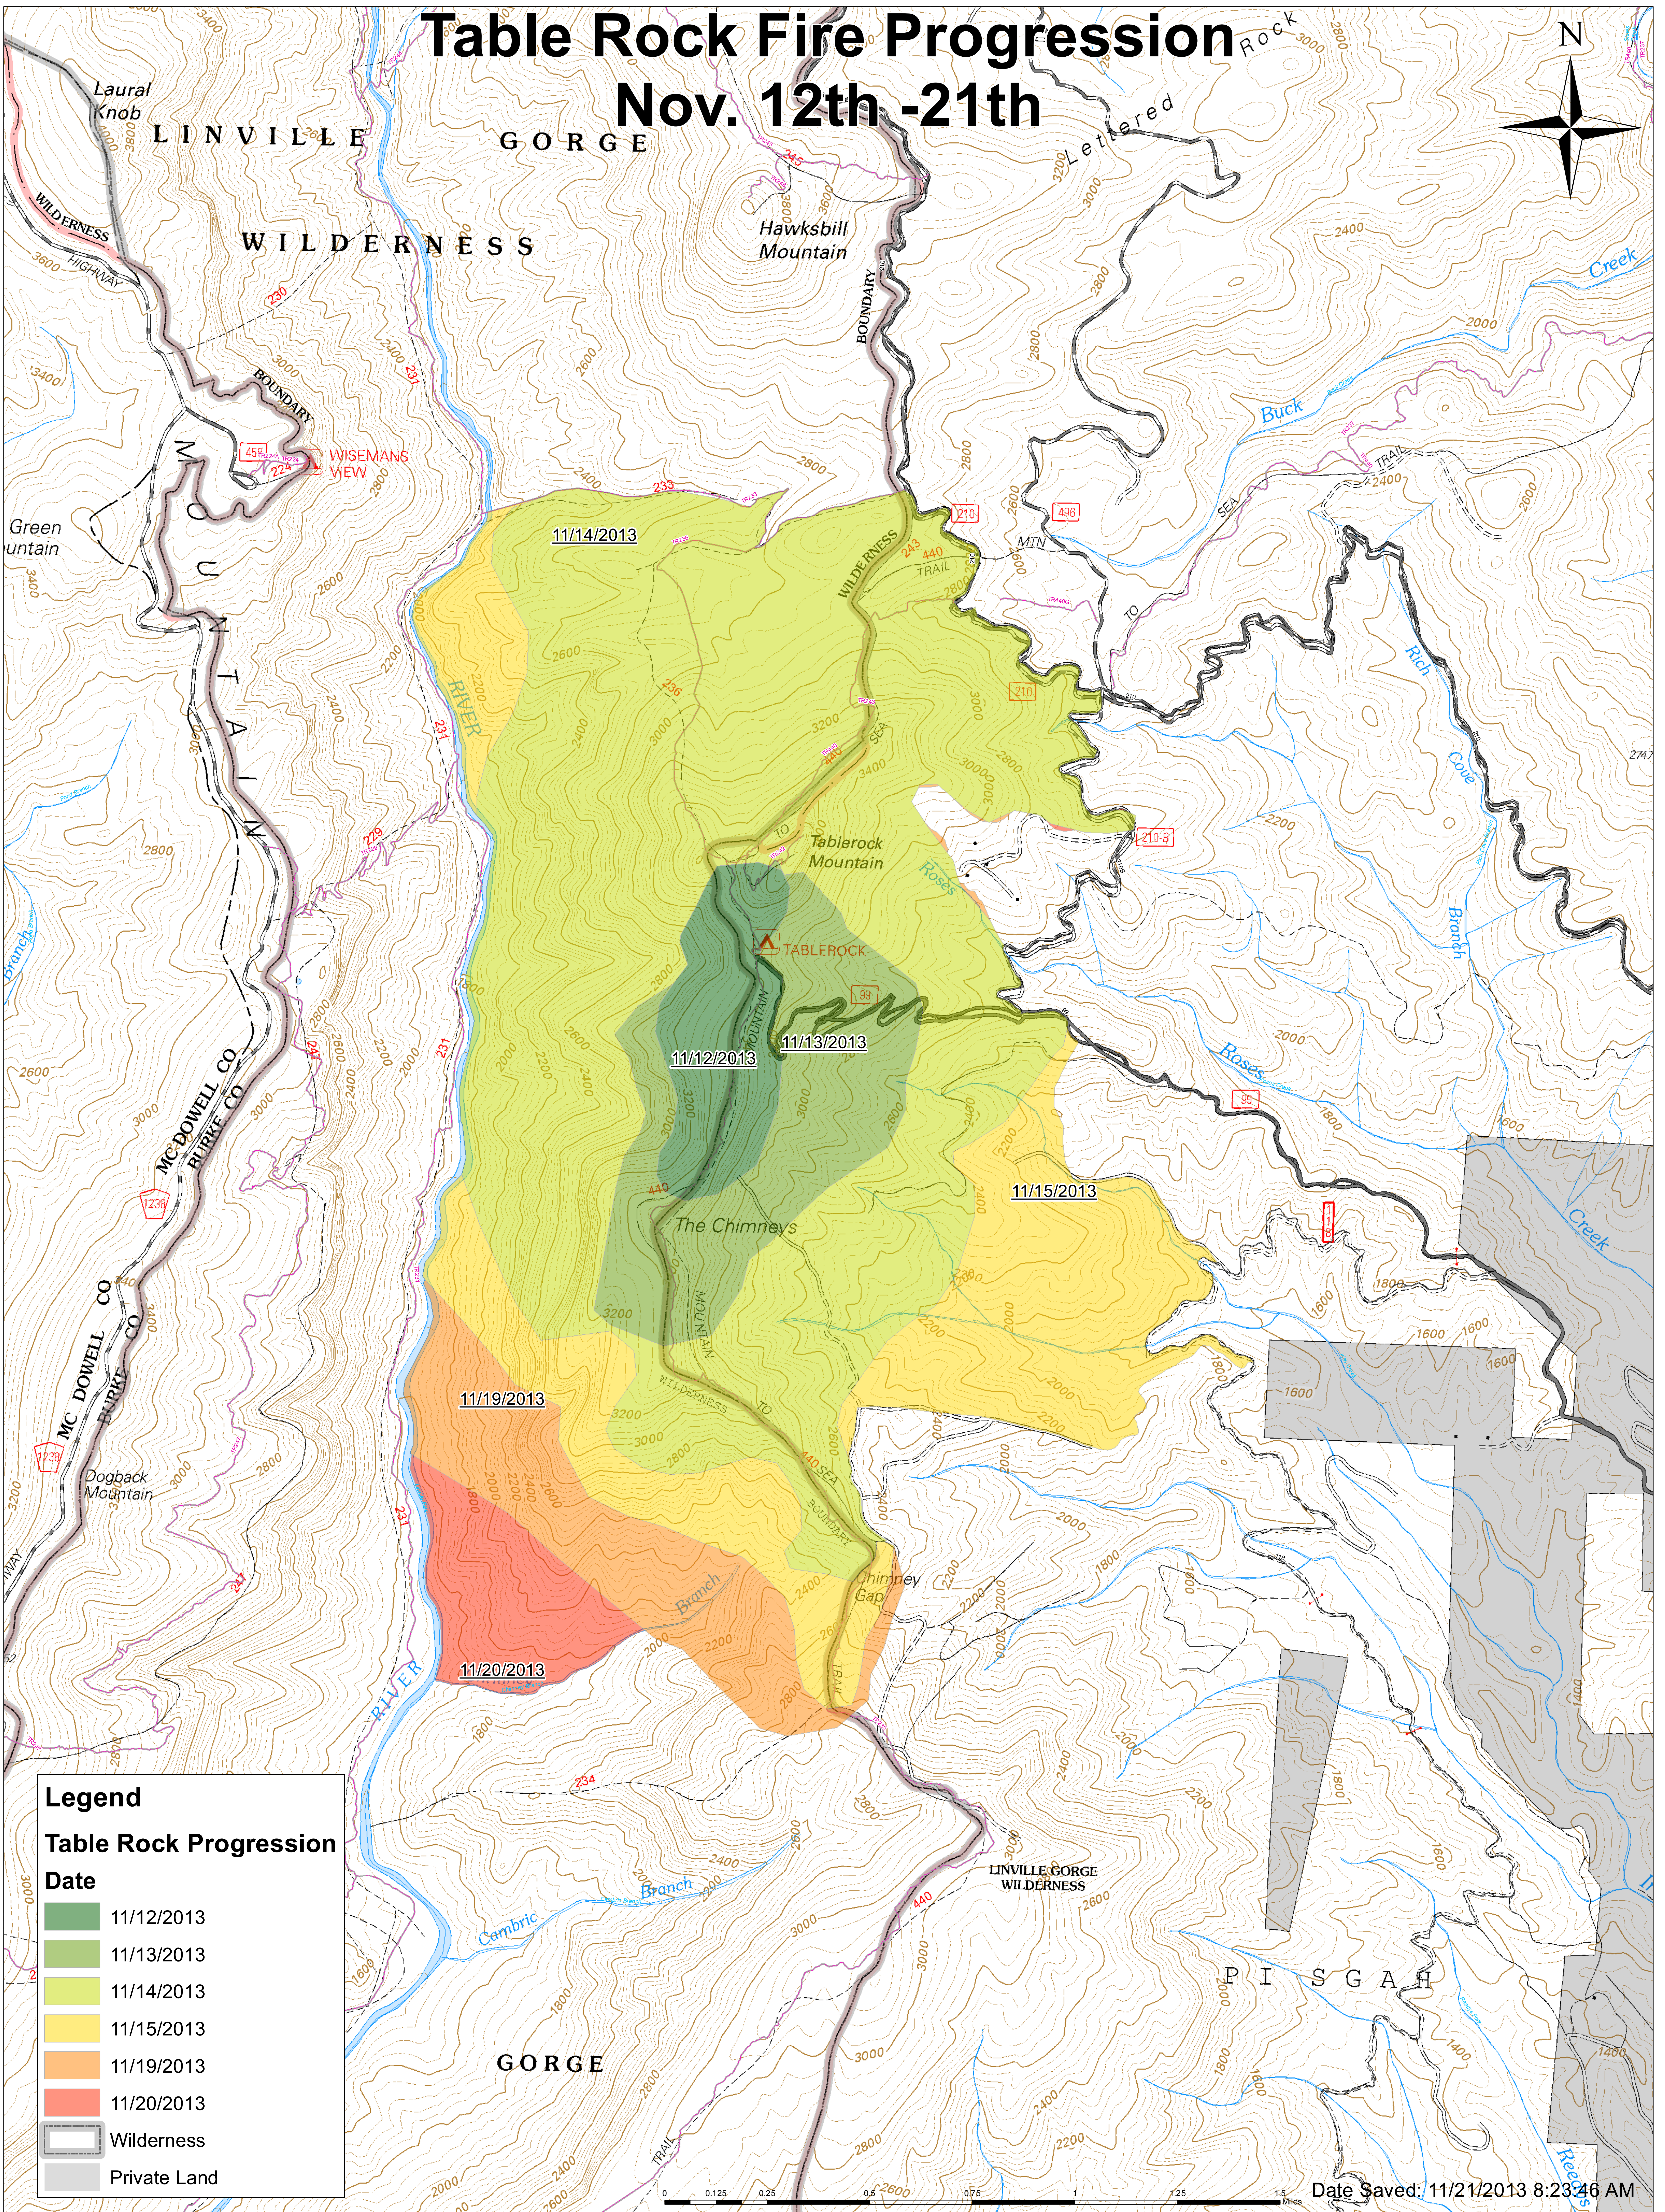

Table Rock Fire Progression

Nov. 12th -21th

Legend

Table Rock Progression

Date	Color
11/12/2013	Dark Green
11/13/2013	Light Green
11/14/2013	Yellow-Green
11/15/2013	Yellow
11/19/2013	Orange
11/20/2013	Red

Wilderness
 Private Land