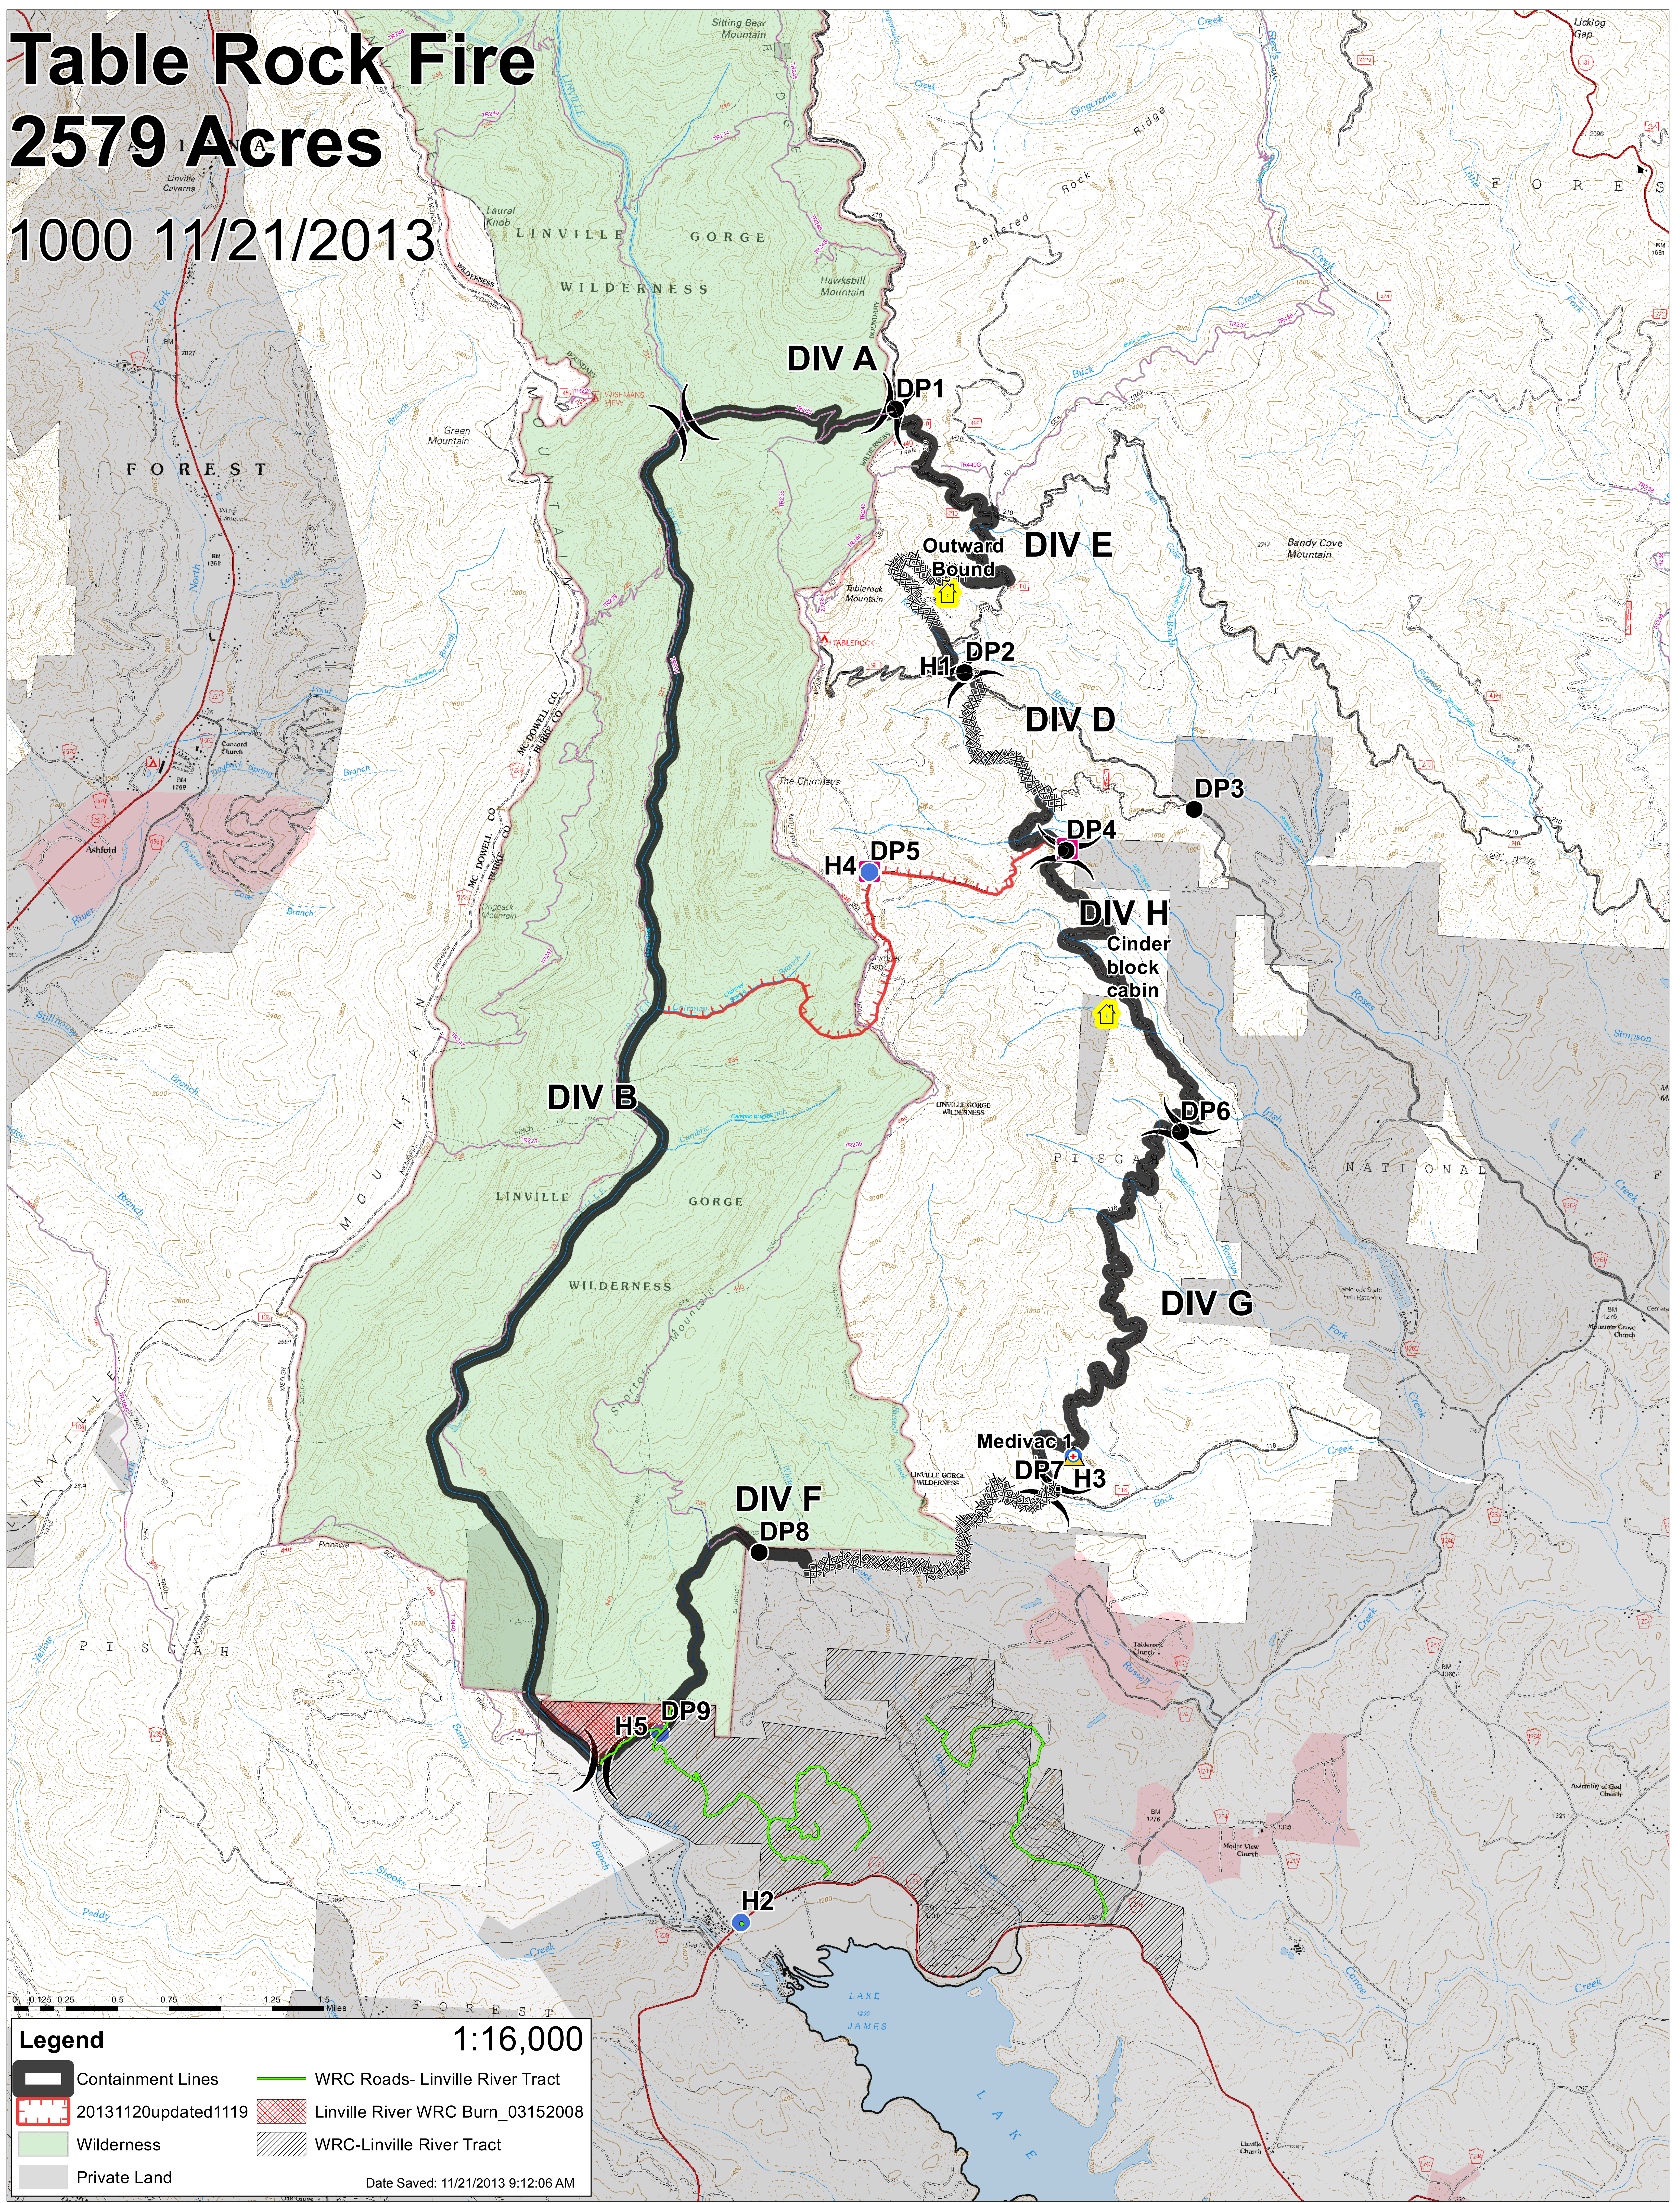

# Table Rock Fire

## 2579 Acres

### 1000 11/21/2013

**Legend** 1:16,000

Containment Lines	WRC Roads- Linville River Tract
20131120updated1119	Linville River WRC Burn_03152008
Wilderness	WRC-Linville River Tract
Private Land	

Date Saved: 11/21/2013 9:12:06 AM