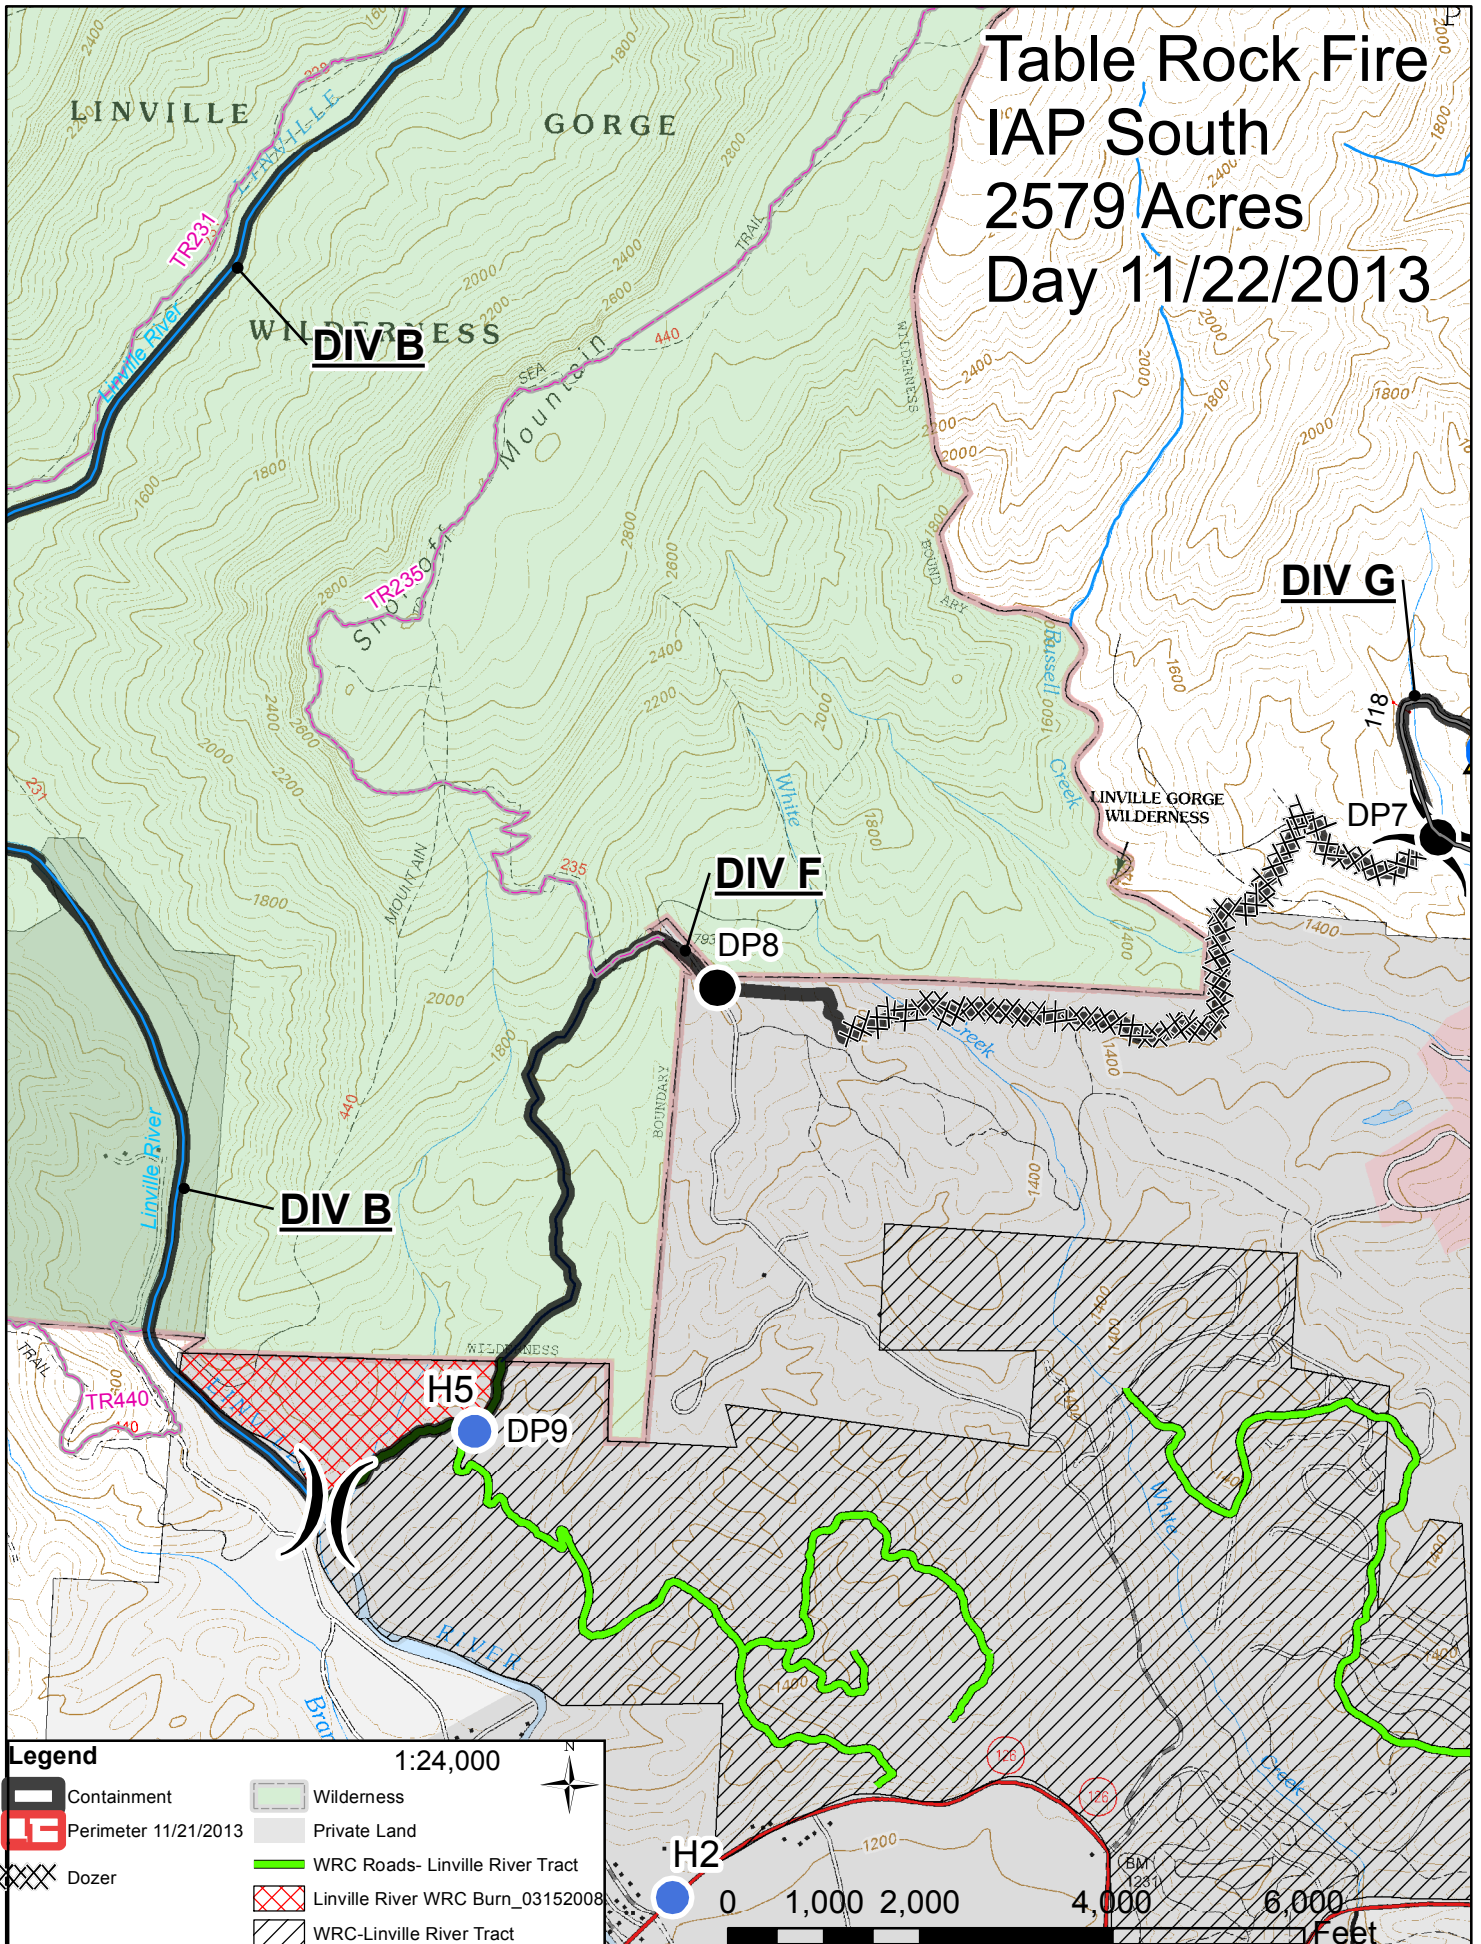

Table Rock Fire IAP North 2579 Acres Day 11/22/2013

Table Rock Fire IAP South 2579 Acres Day 11/22/2013

Legend 1:24,000

Containment	Wilderness
Perimeter 11/21/2013	Private Land
Dozer	WRC Roads- Linville River Tract
	Linville River WRC Burn_03152008
	WRC-Linville River Tract

Table Rock Fire IAP East 2579 Acres Day 11/22/2013

Legend 1:24,000

	Containment		Wilderness
	Perimeter 11/21/2013		Private Land
	Dozer		WRC Roads- Linville River Tract
			Linville River WRC Burn_03152008
			WRC-Linville River Tract

0 1,000 2,000 4,000 6,000 Feet

Table Rock Fire IAP Middle 2579 Acres Day 11/22/2013

Legend 1:24,000

Containment	Wilderness
Perimeter 11/21/2013	Private Land
Dozer	WRC Roads- Linville River Tract
	Linville River WRC Burn_03152008
	WRC-Linville River Tract