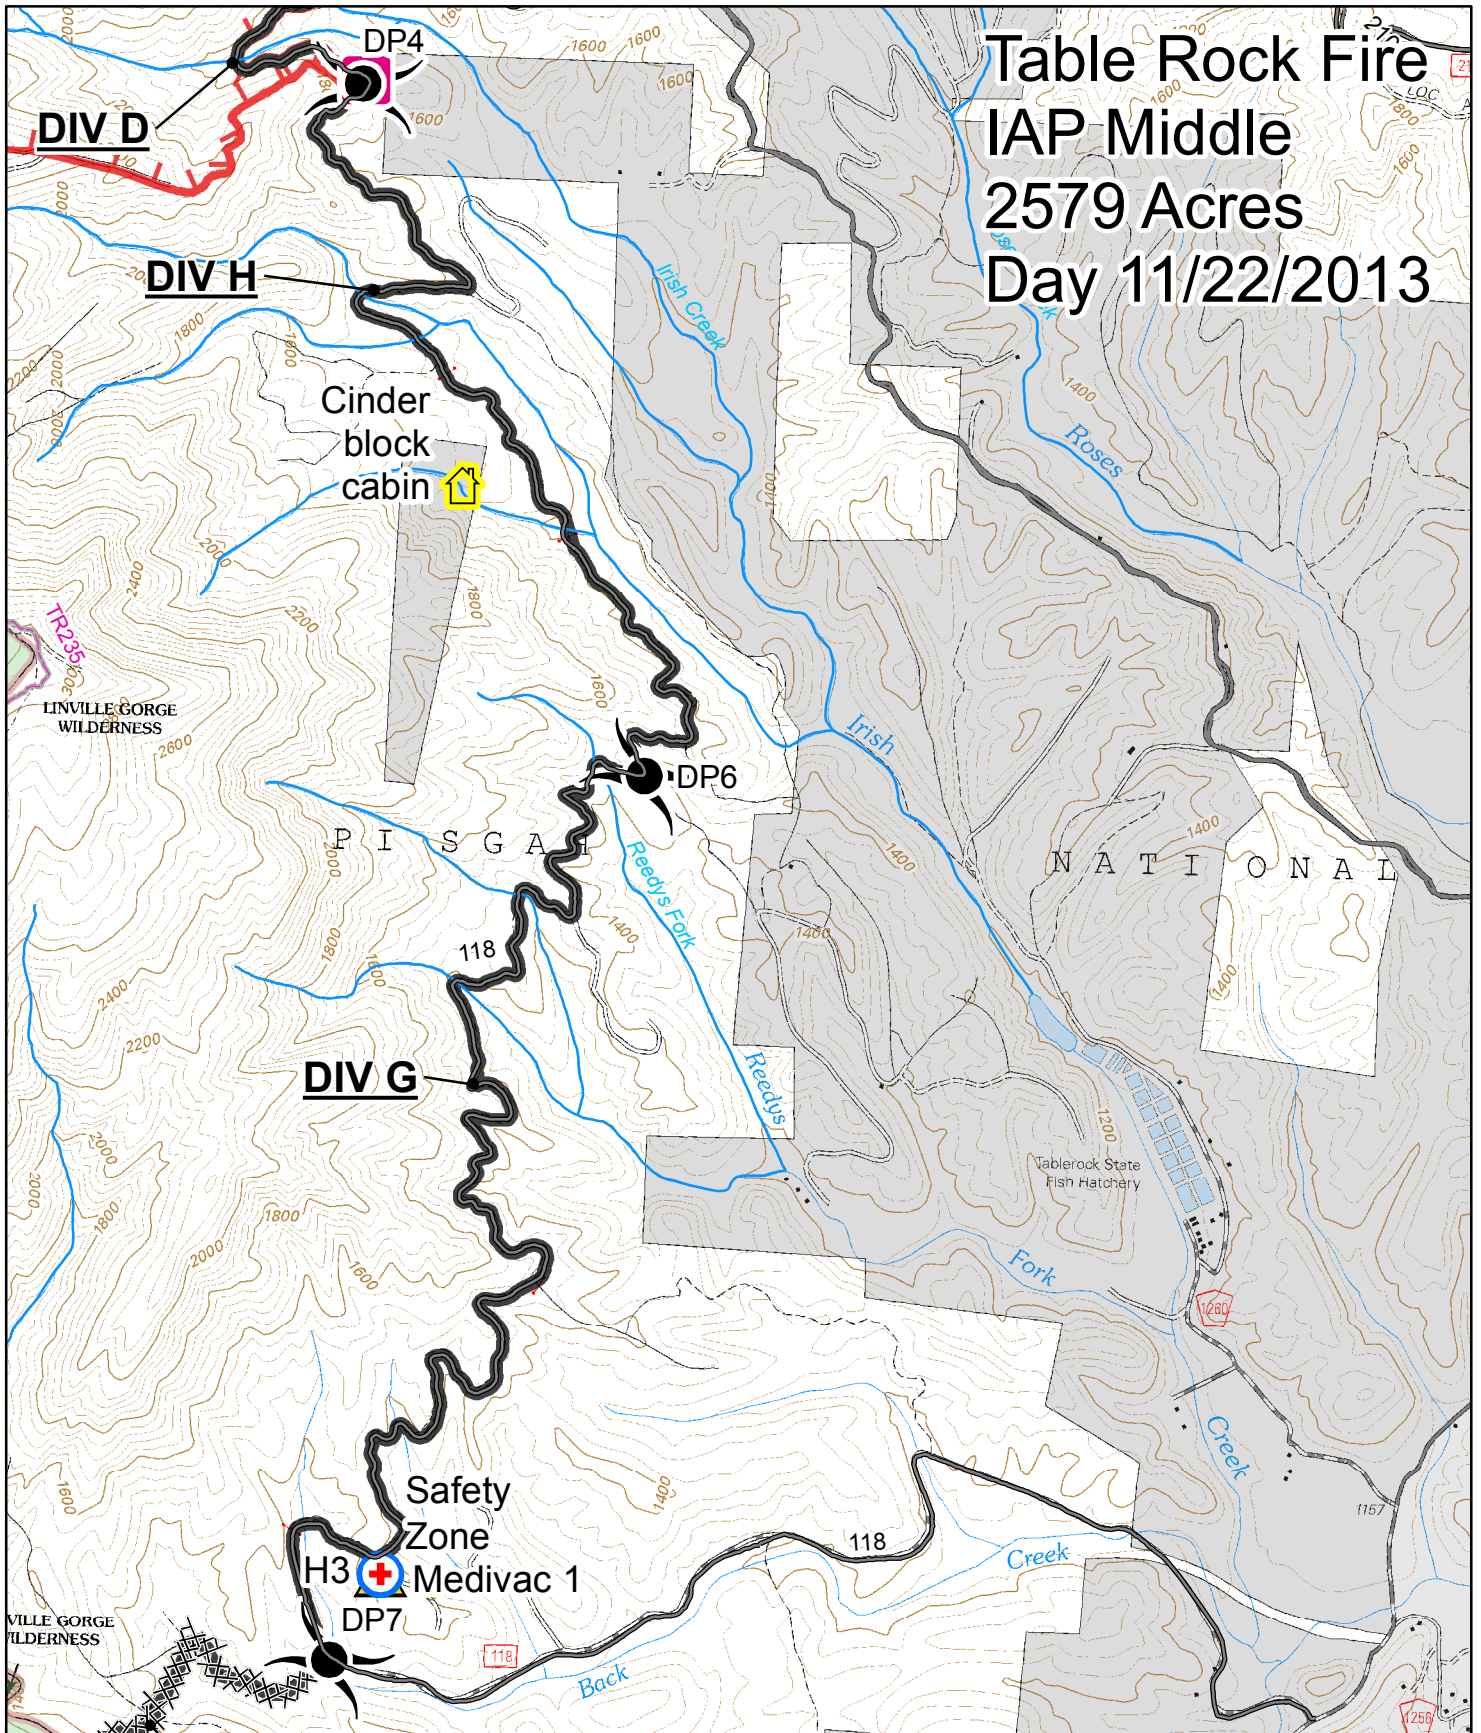

Table Rock Fire IAP North 2579 Acres Day 11/22/2013

Table Rock Fire IAP South 2579 Acres Day 11/22/2013

Legend 1:24,000

Containment	Wilderness
Perimeter 11/21/2013	Private Land
Dozer	WRC Roads- Linville River Tract
	Linville River WRC Burn_03152008
	WRC-Linville River Tract

Table Rock Fire IAP East 2579 Acres Day 11/22/2013

Legend 1:24,000

	Containment		Wilderness
	Perimeter 11/21/2013		Private Land
	Dozer		WRC Roads- Linville River Tract
			Linville River WRC Burn_03152008
			WRC-Linville River Tract

0 1,000 2,000 4,000 6,000 Feet

Table Rock Fire IAP Middle 2579 Acres Day 11/22/2013

Legend 1:24,000

Containment	Wilderness
Perimeter 11/21/2013	Private Land
Dozer	WRC Roads- Linville River Tract
	Linville River WRC Burn_03152008
	WRC-Linville River Tract