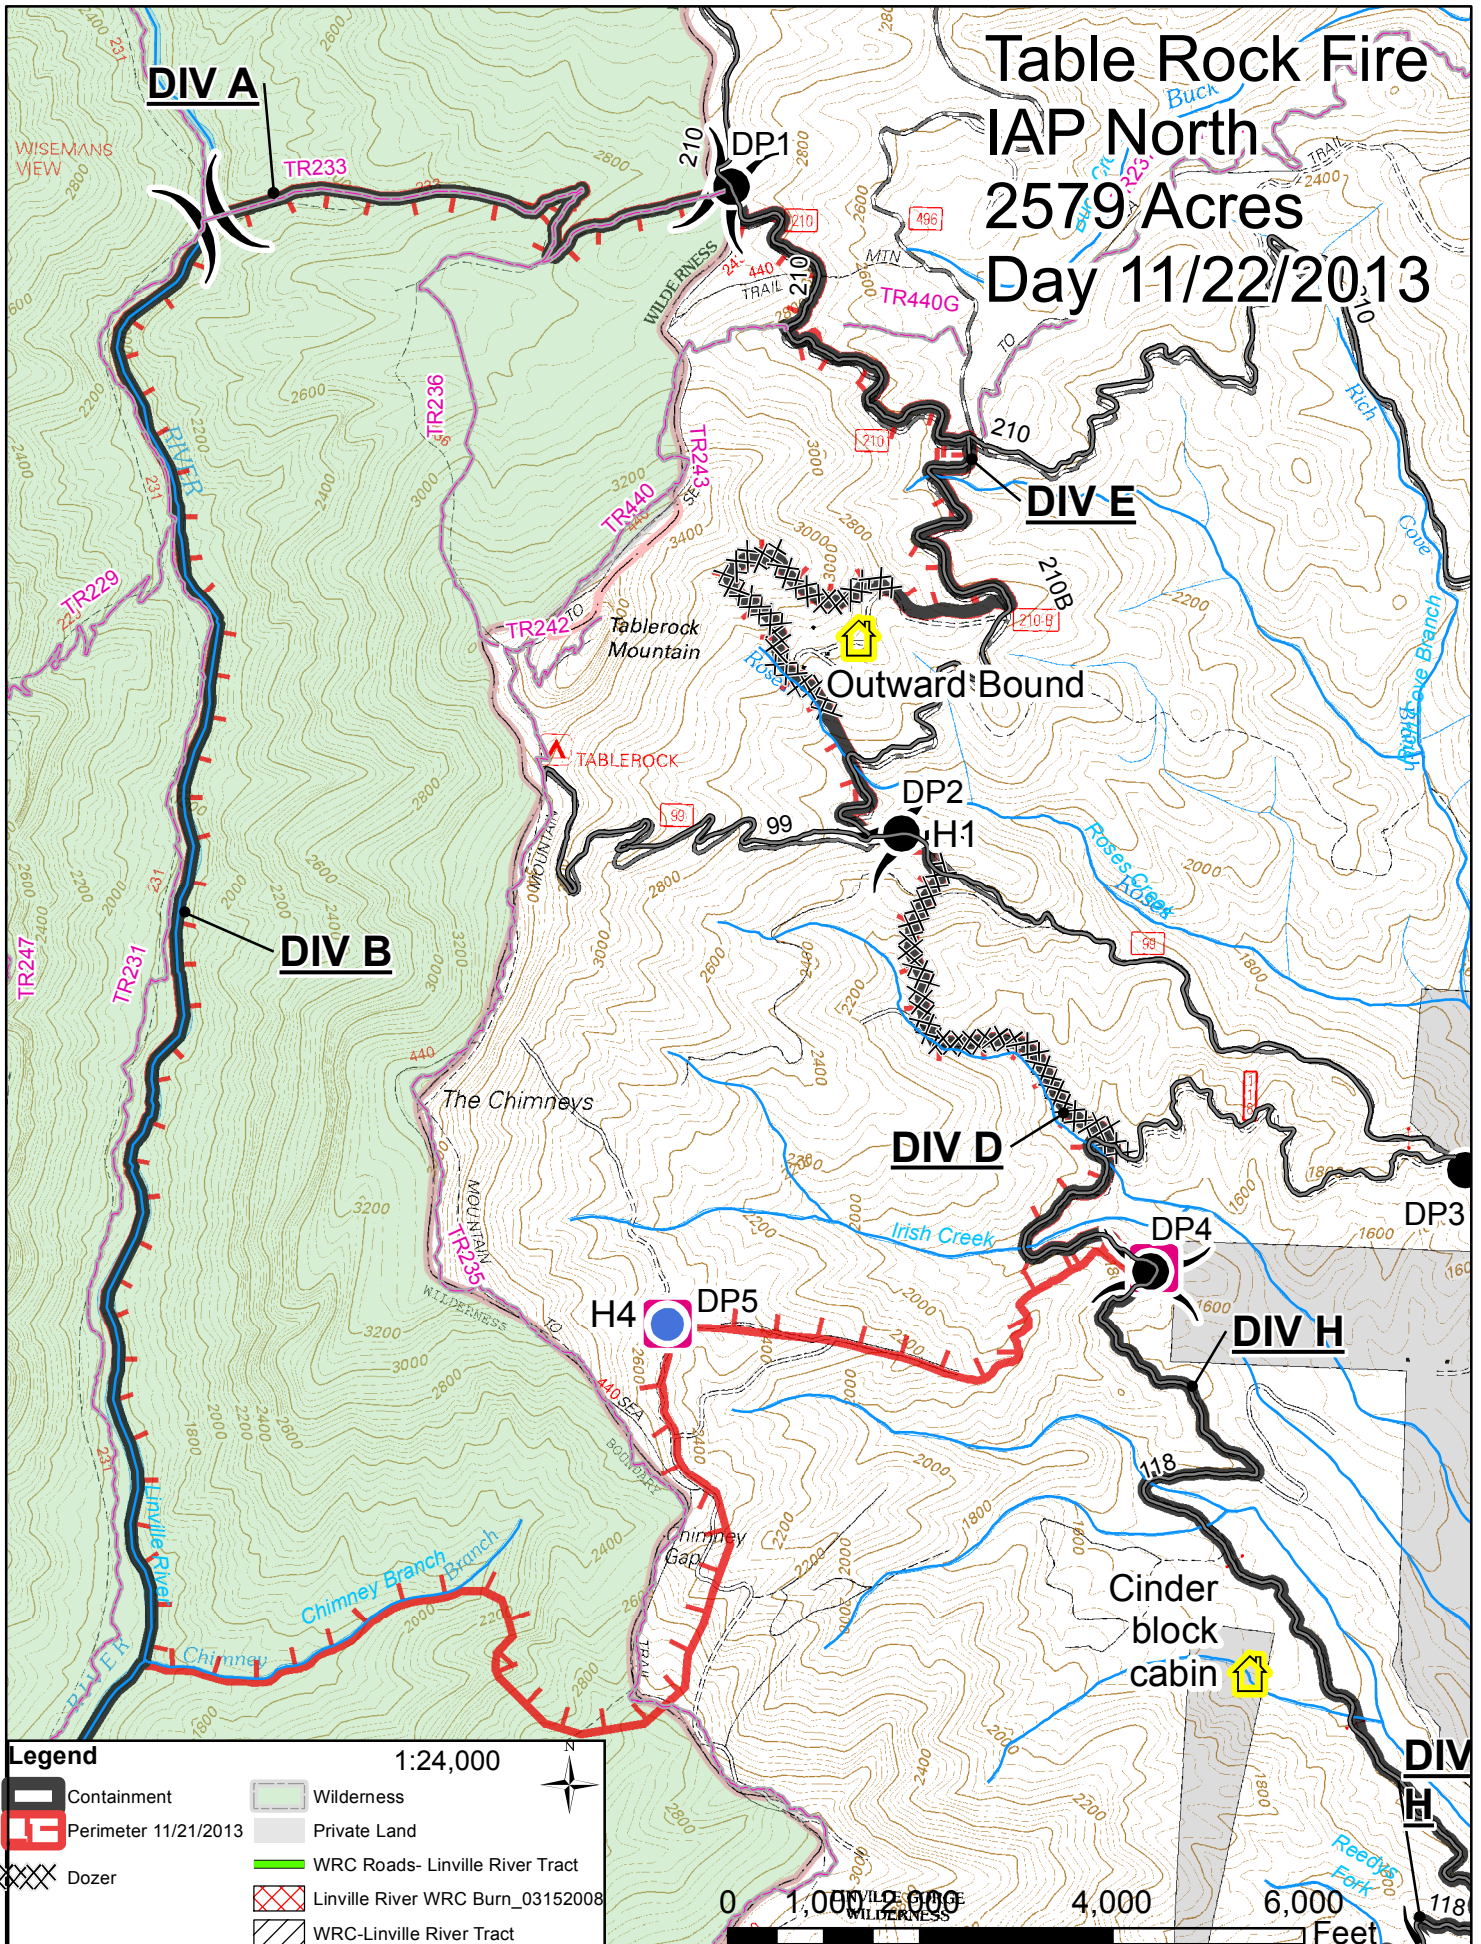

Table Rock Fire IAP North 2579 Acres Day 11/22/2013

Table Rock Fire IAP South 2579 Acres Day 11/22/2013

Legend 1:24,000

Containment	Wilderness
Perimeter 11/21/2013	Private Land
Dozer	WRC Roads- Linville River Tract
	Linville River WRC Burn_03152008
	WRC-Linville River Tract

Table Rock Fire IAP East 2579 Acres Day 11/22/2013

Legend 1:24,000

	Containment		Wilderness
	Perimeter 11/21/2013		Private Land
	Dozer		WRC Roads- Linville River Tract
			Linville River WRC Burn_03152008
			WRC-Linville River Tract

0 1,000 2,000 4,000 6,000 Feet

Table Rock Fire IAP Middle 2579 Acres Day 11/22/2013

Legend 1:24,000

Containment	Wilderness
Perimeter 11/21/2013	Private Land
Dozer	WRC Roads- Linville River Tract
	Linville River WRC Burn_03152008
	WRC-Linville River Tract