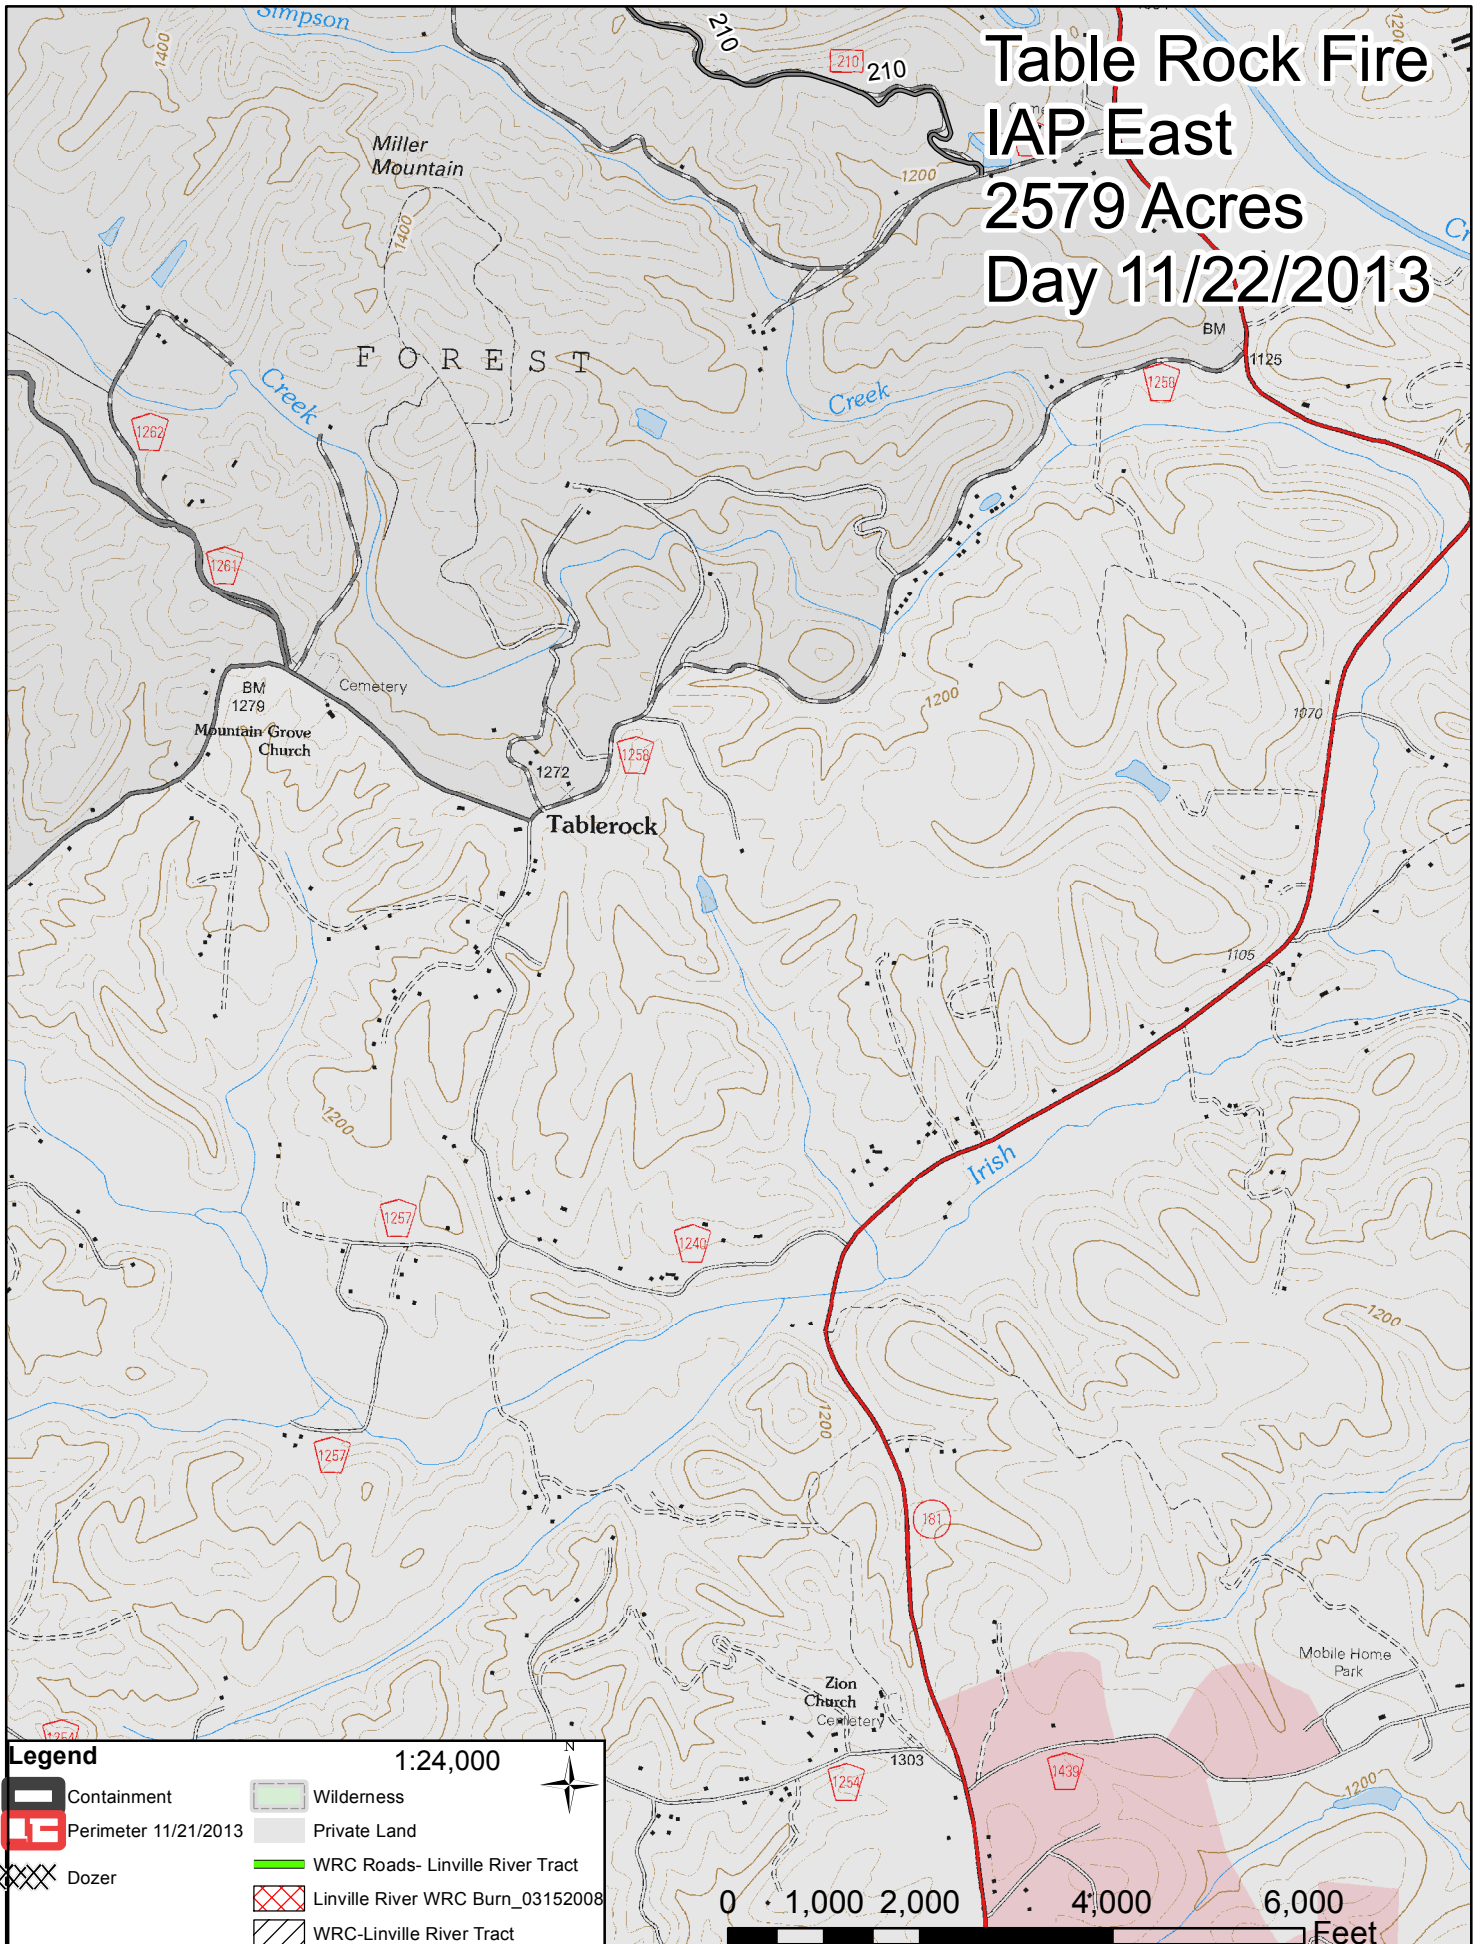

Table Rock Fire IAP North 2579 Acres Day 11/22/2013

Table Rock Fire IAP South 2579 Acres Day 11/22/2013

Legend 1:24,000

Containment	Wilderness
Perimeter 11/21/2013	Private Land
Dozer	WRC Roads- Linville River Tract
	Linville River WRC Burn_03152008
	WRC-Linville River Tract

Table Rock Fire IAP East 2579 Acres Day 11/22/2013

Legend 1:24,000

	Containment		Wilderness
	Perimeter 11/21/2013		Private Land
	Dozer		WRC Roads- Linville River Tract
			Linville River WRC Burn_03152008
			WRC-Linville River Tract

0 1,000 2,000 4,000 6,000 Feet

Table Rock Fire IAP Middle 2579 Acres Day 11/22/2013

Legend 1:24,000

Containment	Wilderness
Perimeter 11/21/2013	Private Land
Dozer	WRC Roads- Linville River Tract
	Linville River WRC Burn_03152008
	WRC-Linville River Tract