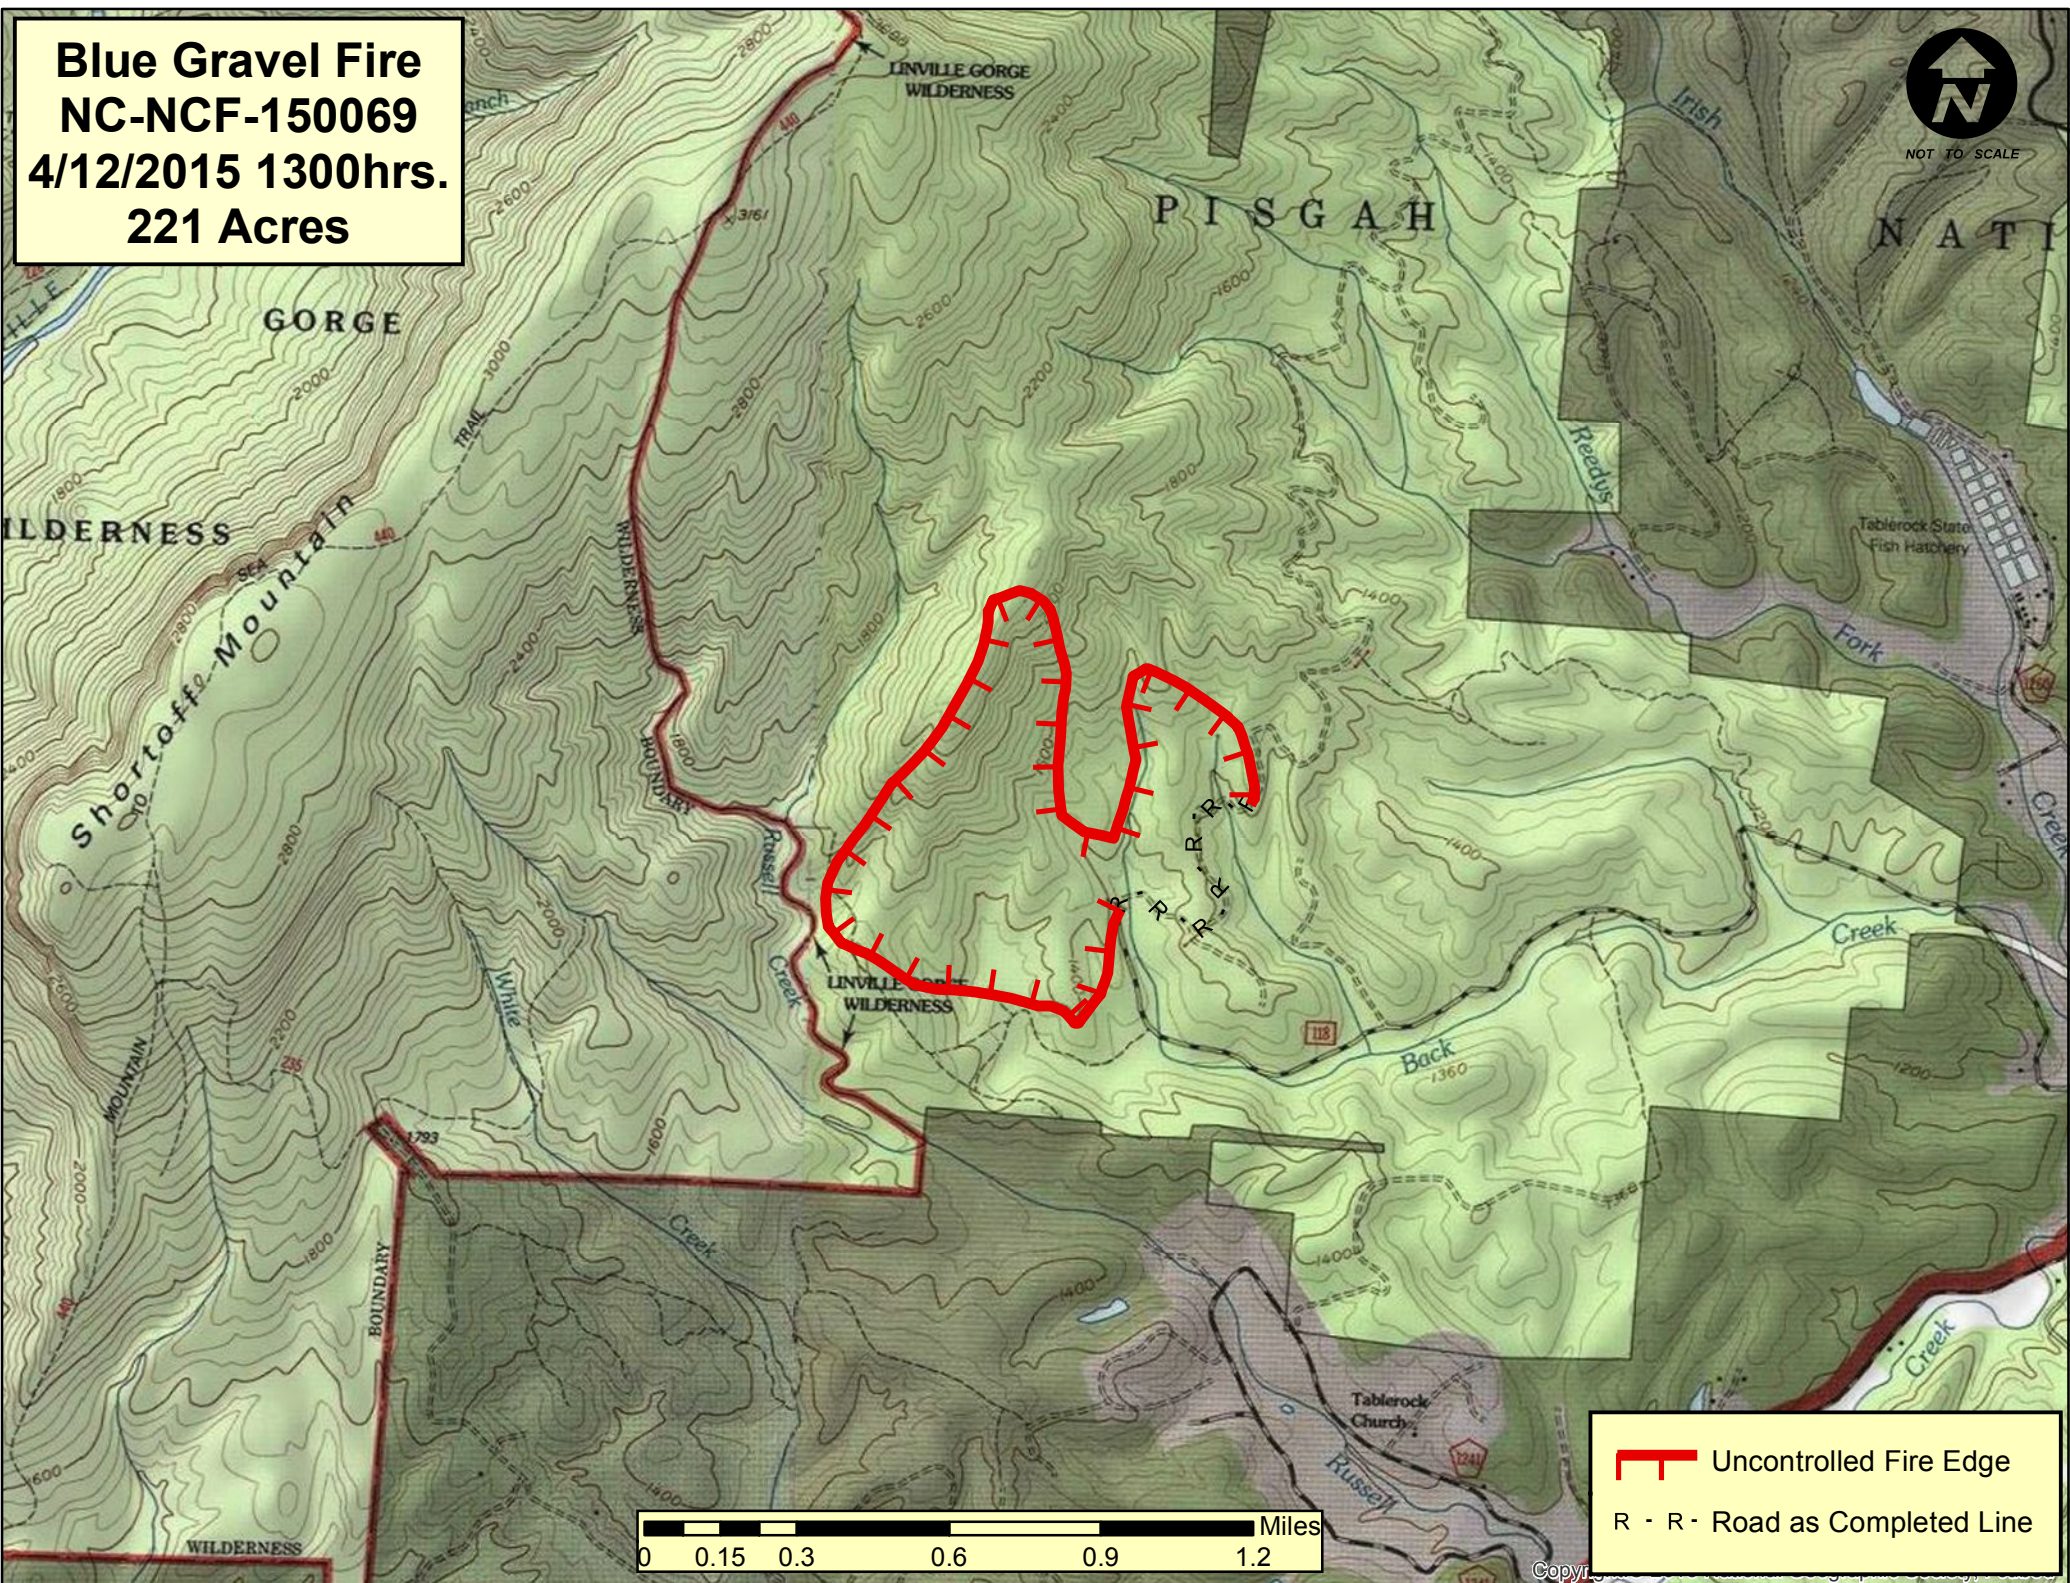

**Blue Gravel Fire**  
**NC-NCF-150069**  
**4/12/2015 1300hrs.**  
**221 Acres**

NOT TO SCALE

 Uncontrolled Fire Edge  
 Road as Completed Line

Copy