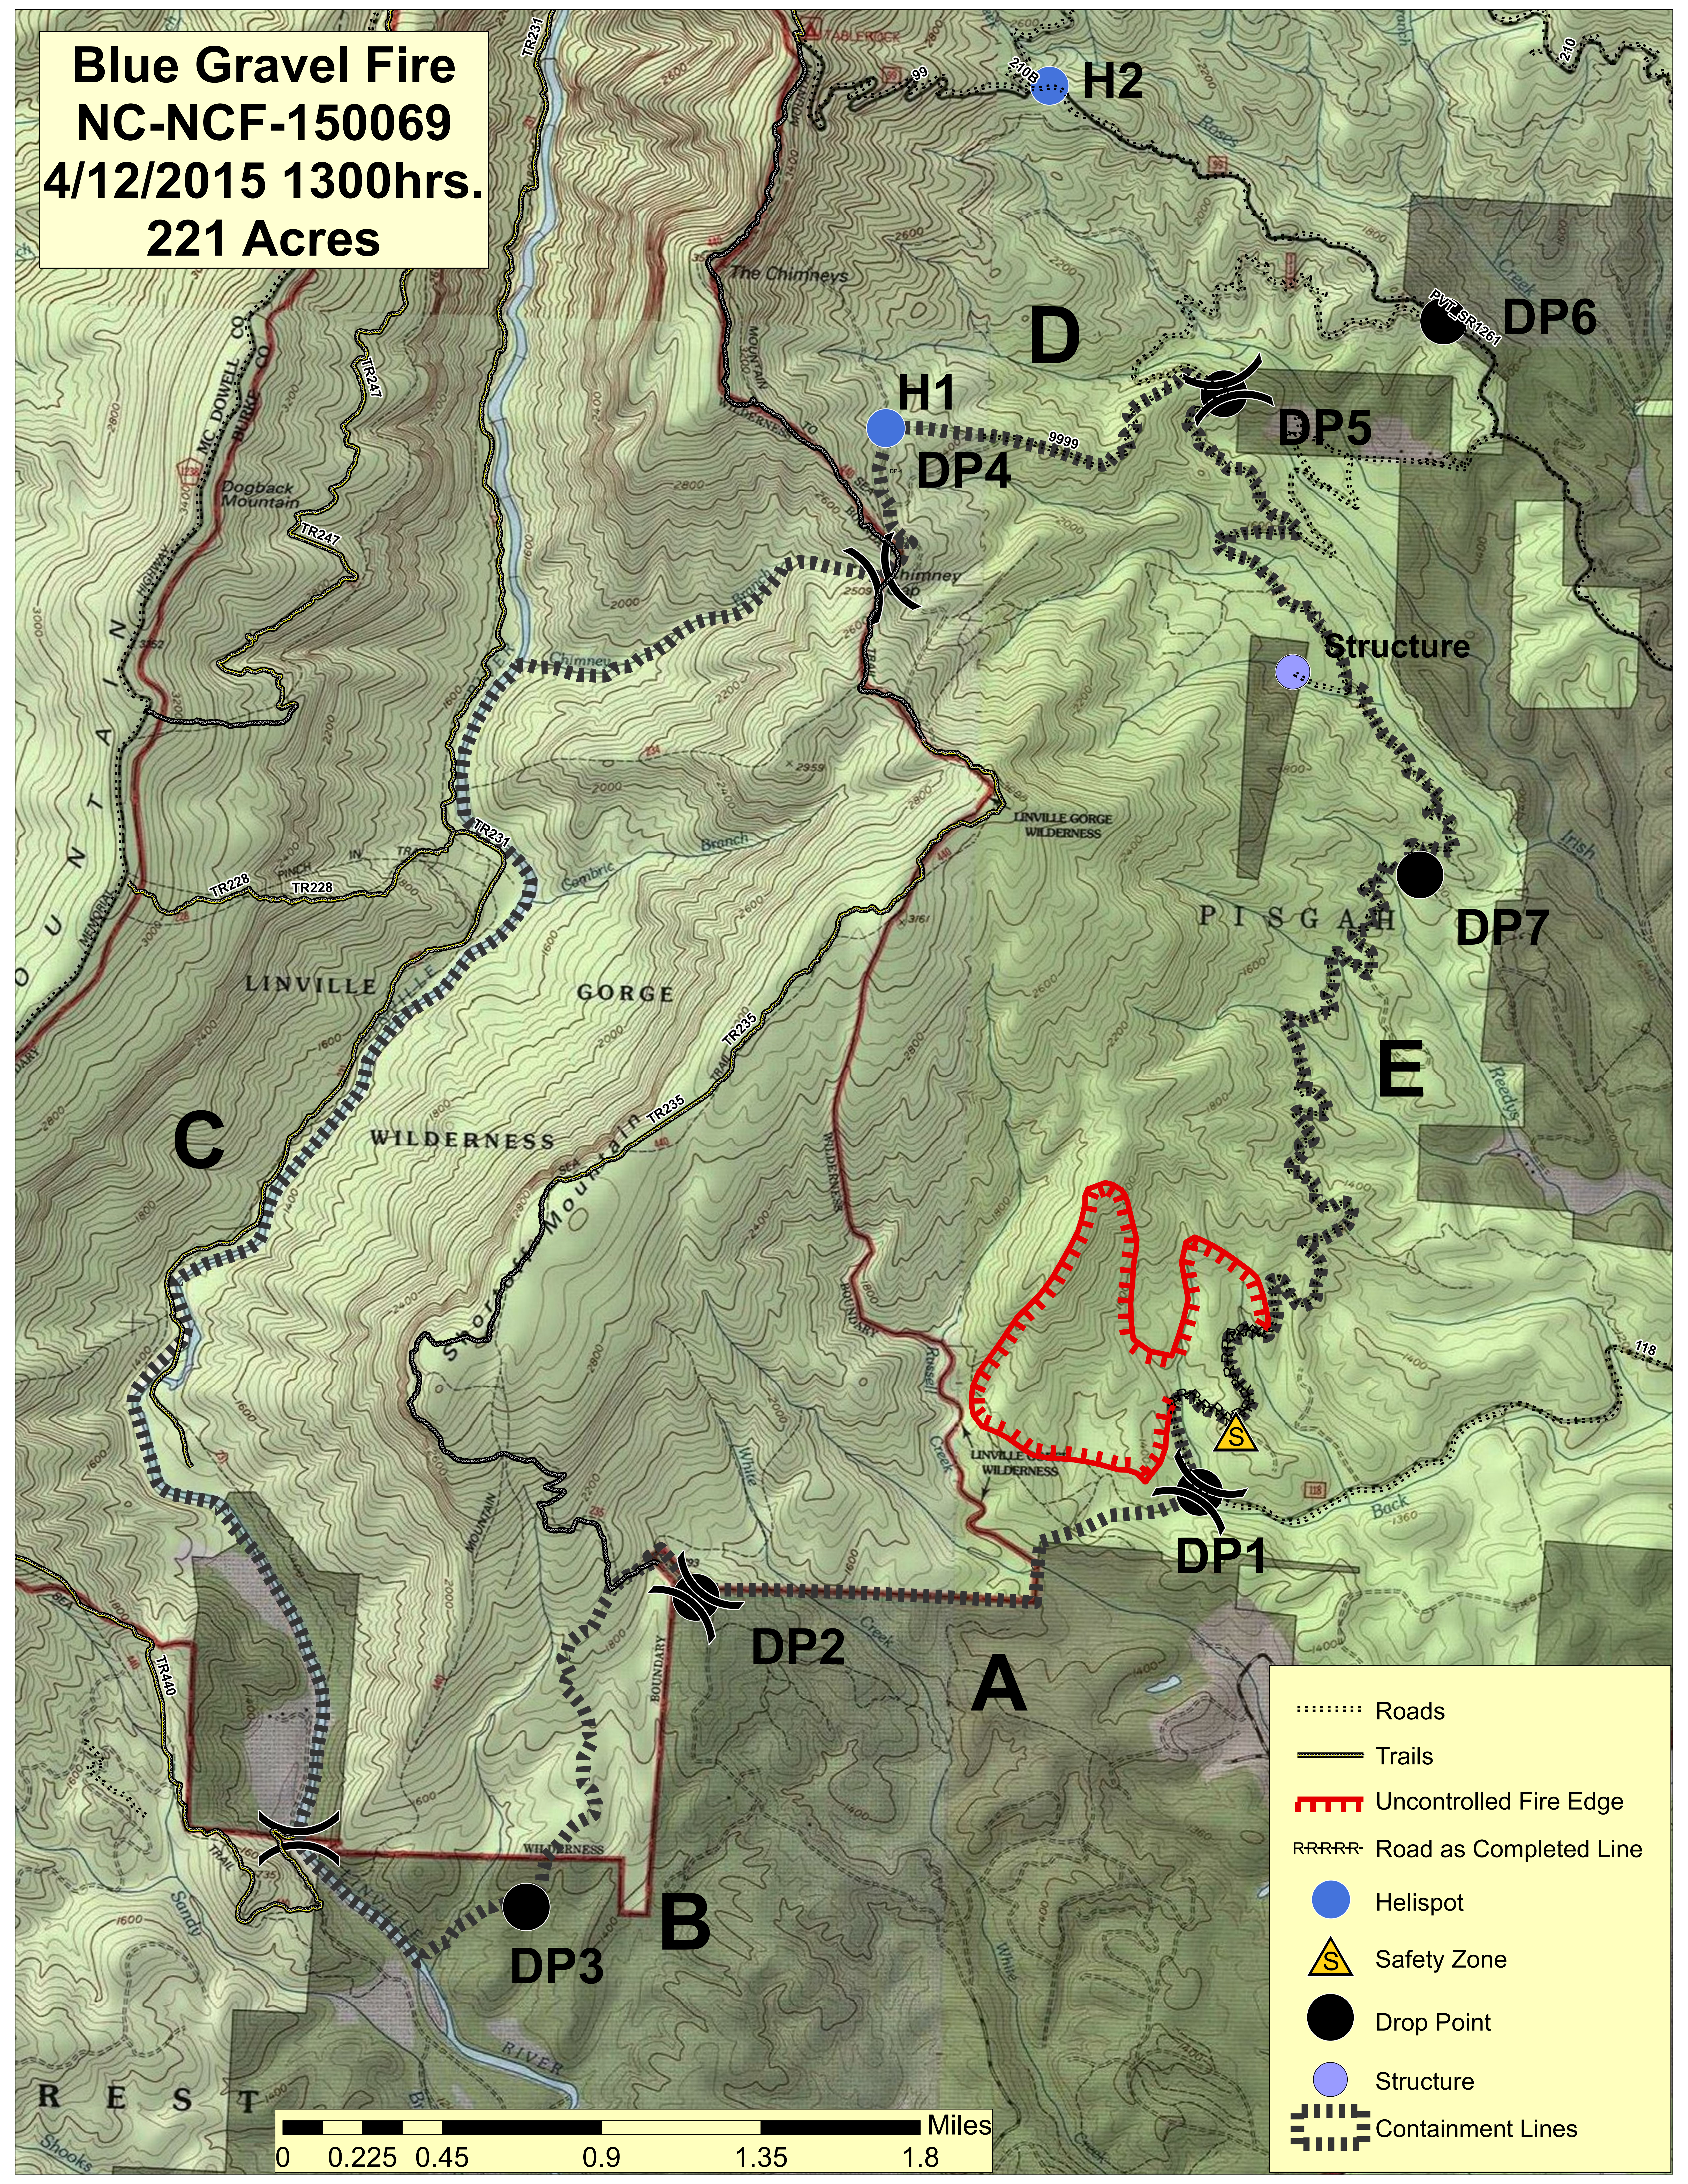

Blue Gravel Fire
NC-NCF-150069
4/12/2015 1300hrs.
221 Acres

- Roads
- Trails
- ▬▬▬▬▬▬ Uncontrolled Fire Edge
- RRRRRR Road as Completed Line
- Helispot
- ▲ Safety Zone
- Drop Point
- Structure
- ▬▬▬▬▬▬ Containment Lines