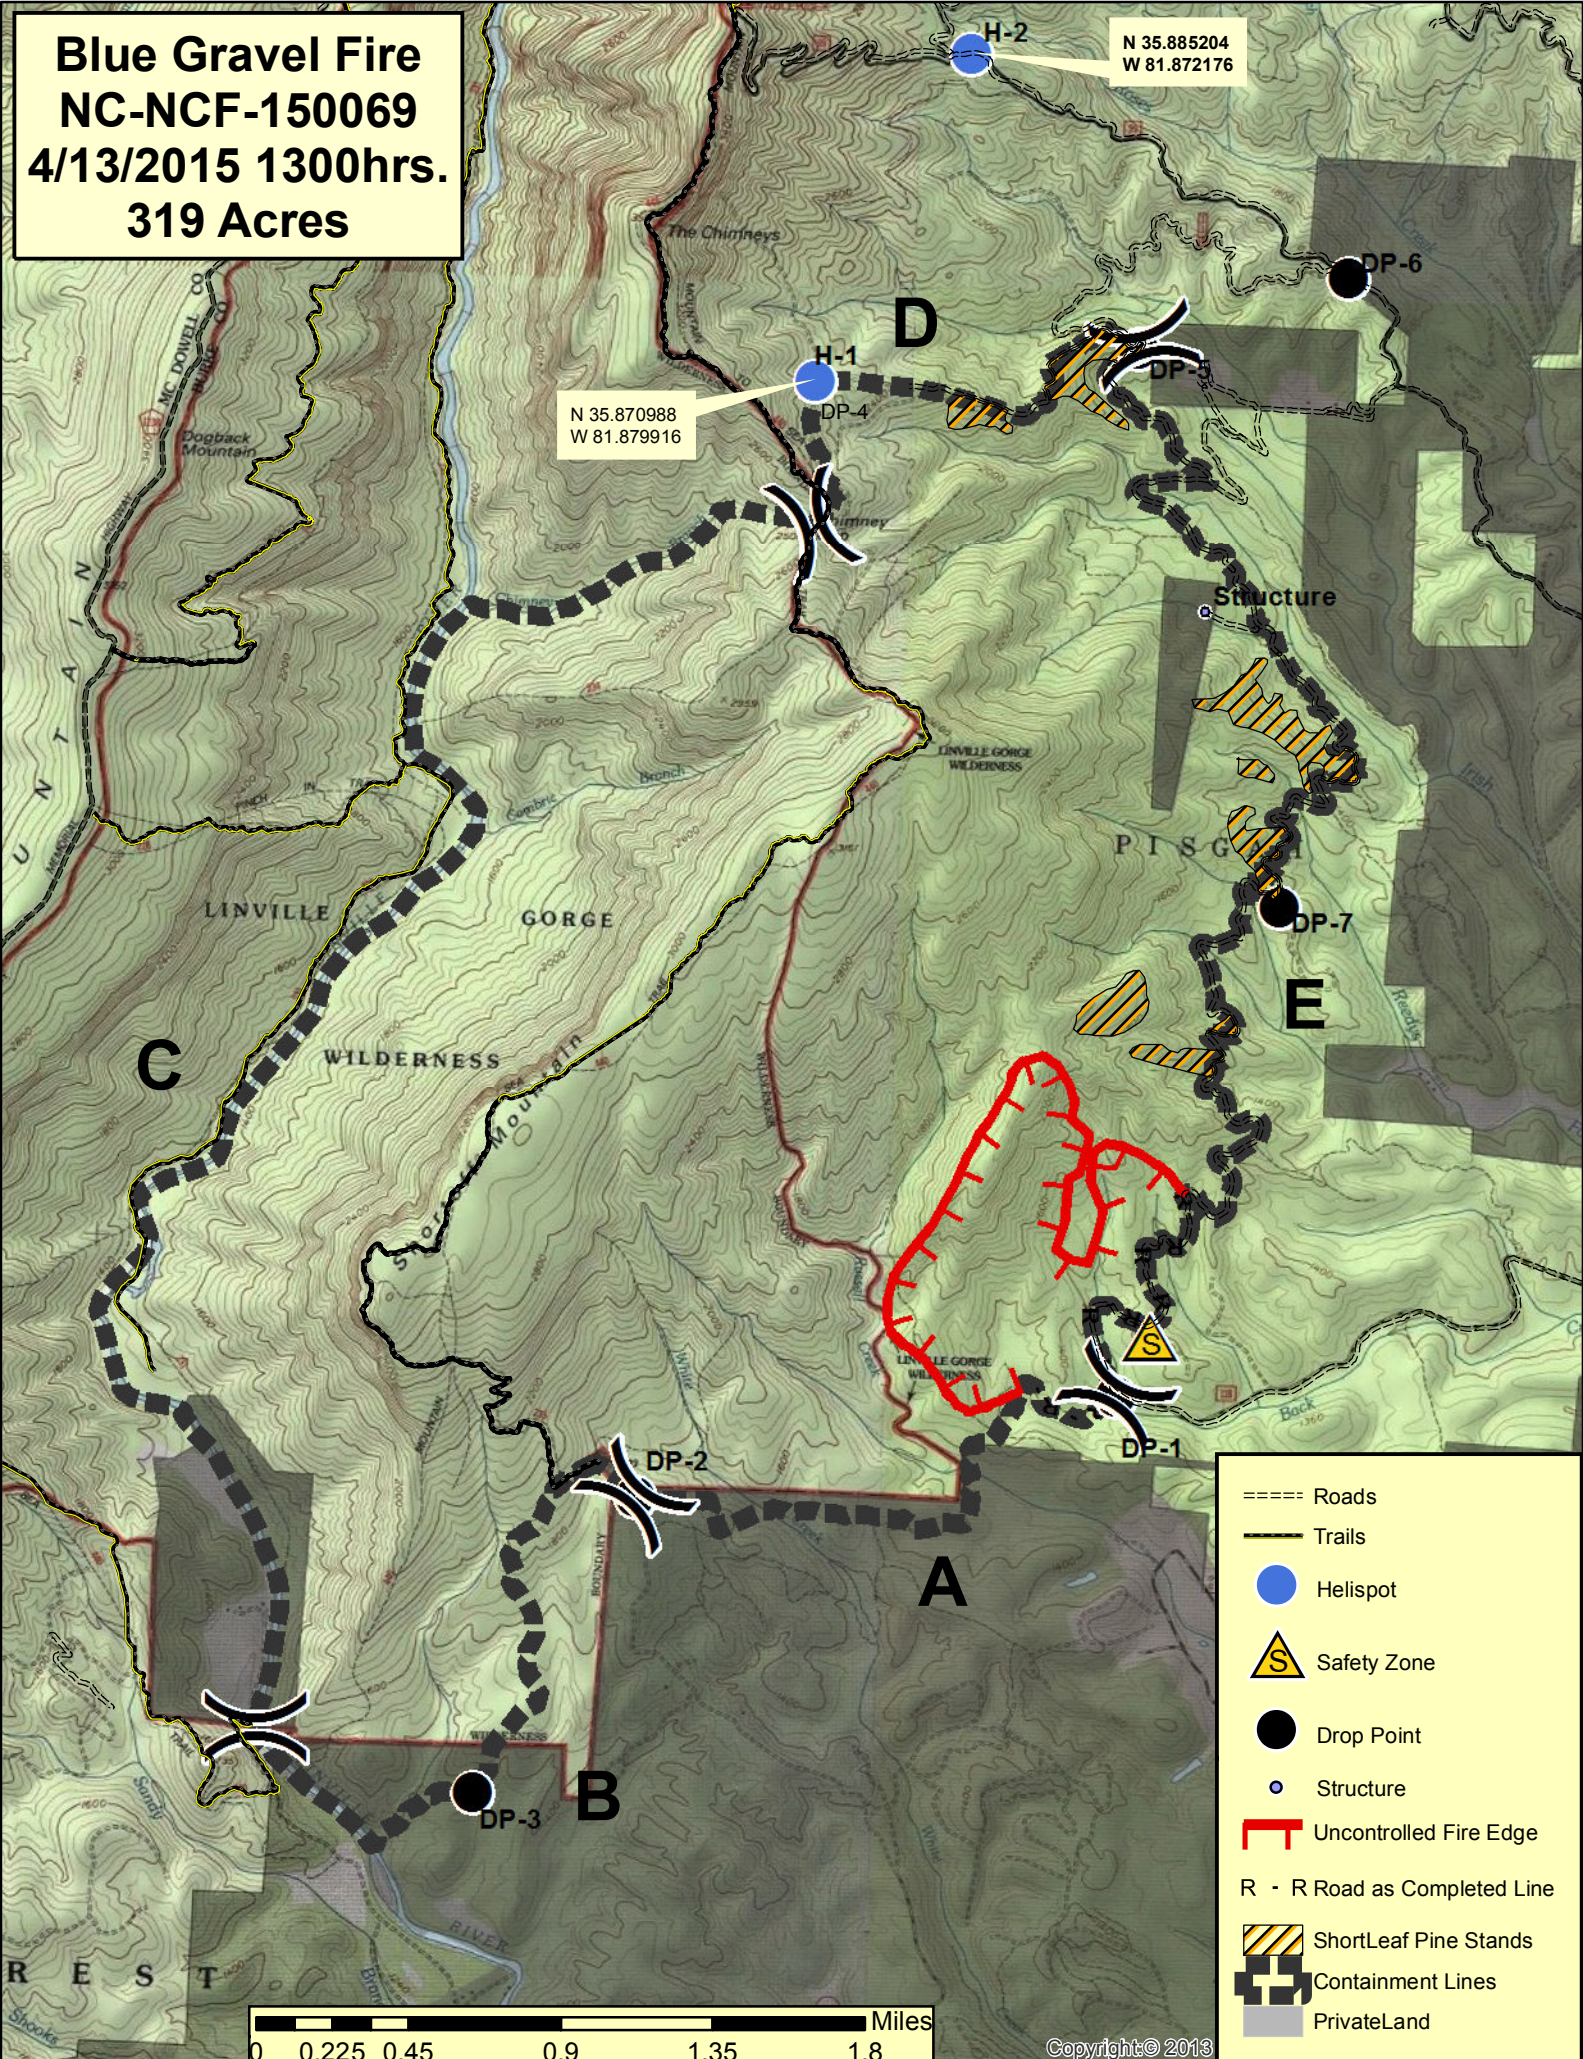

Blue Gravel Fire
NC-NCF-150069
4/13/2015 1300hrs.
319 Acres

N 35.870988
W 81.879916

N 35.885204
W 81.872176

Copyright © 2013

- ==== Roads
- Trails
- Helispot
- ▲ S Safety Zone
- Drop Point
- Structure
- ┌ Uncontrolled Fire Edge
- R - R Road as Completed Line
- ▨ ShortLeaf Pine Stands
- ⊕ Containment Lines
- Private Land