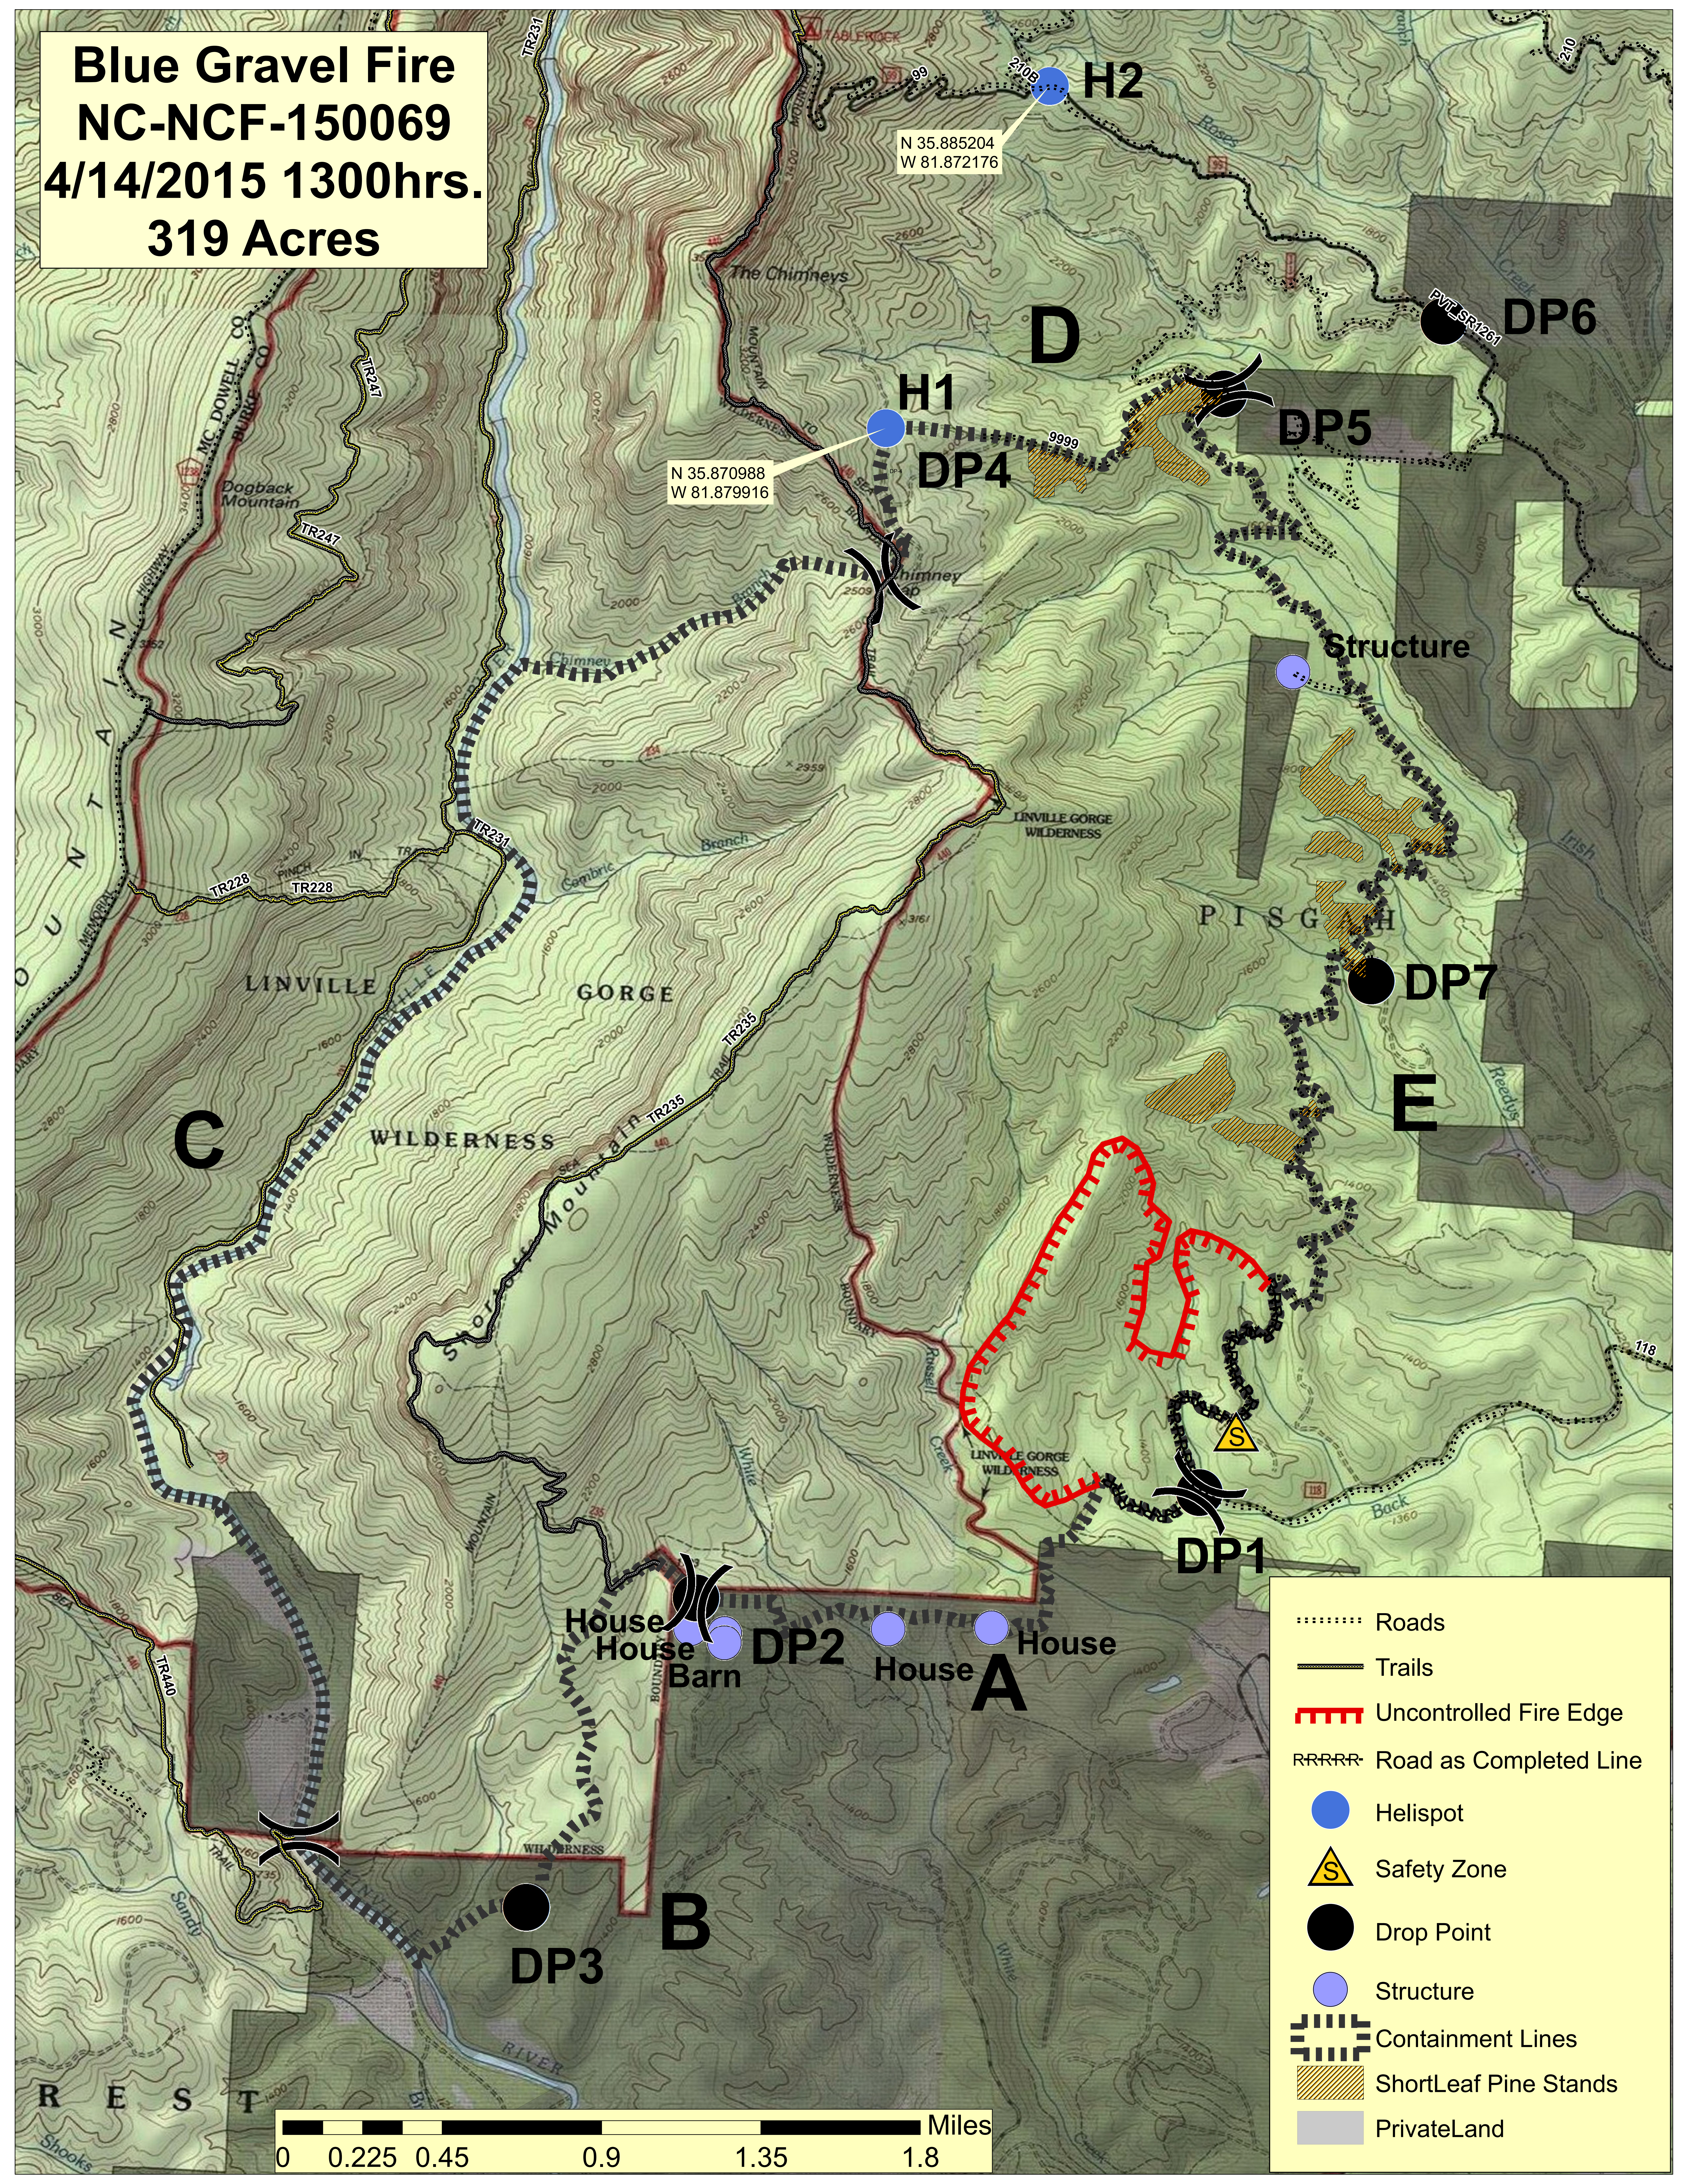

Blue Gravel Fire
NC-NCF-150069
4/14/2015 1300hrs.
319 Acres

N 35.885204
W 81.872176

N 35.870988
W 81.879916

- Roads
- Trails
- ▬▬▬▬▬ Uncontrolled Fire Edge
- RRRRRR Road as Completed Line
- Helispot
- ▲ Safety Zone
- Drop Point
- Structure
- ▬▬▬▬▬ Containment Lines
- ▨ ShortLeaf Pine Stands
- PrivateLand