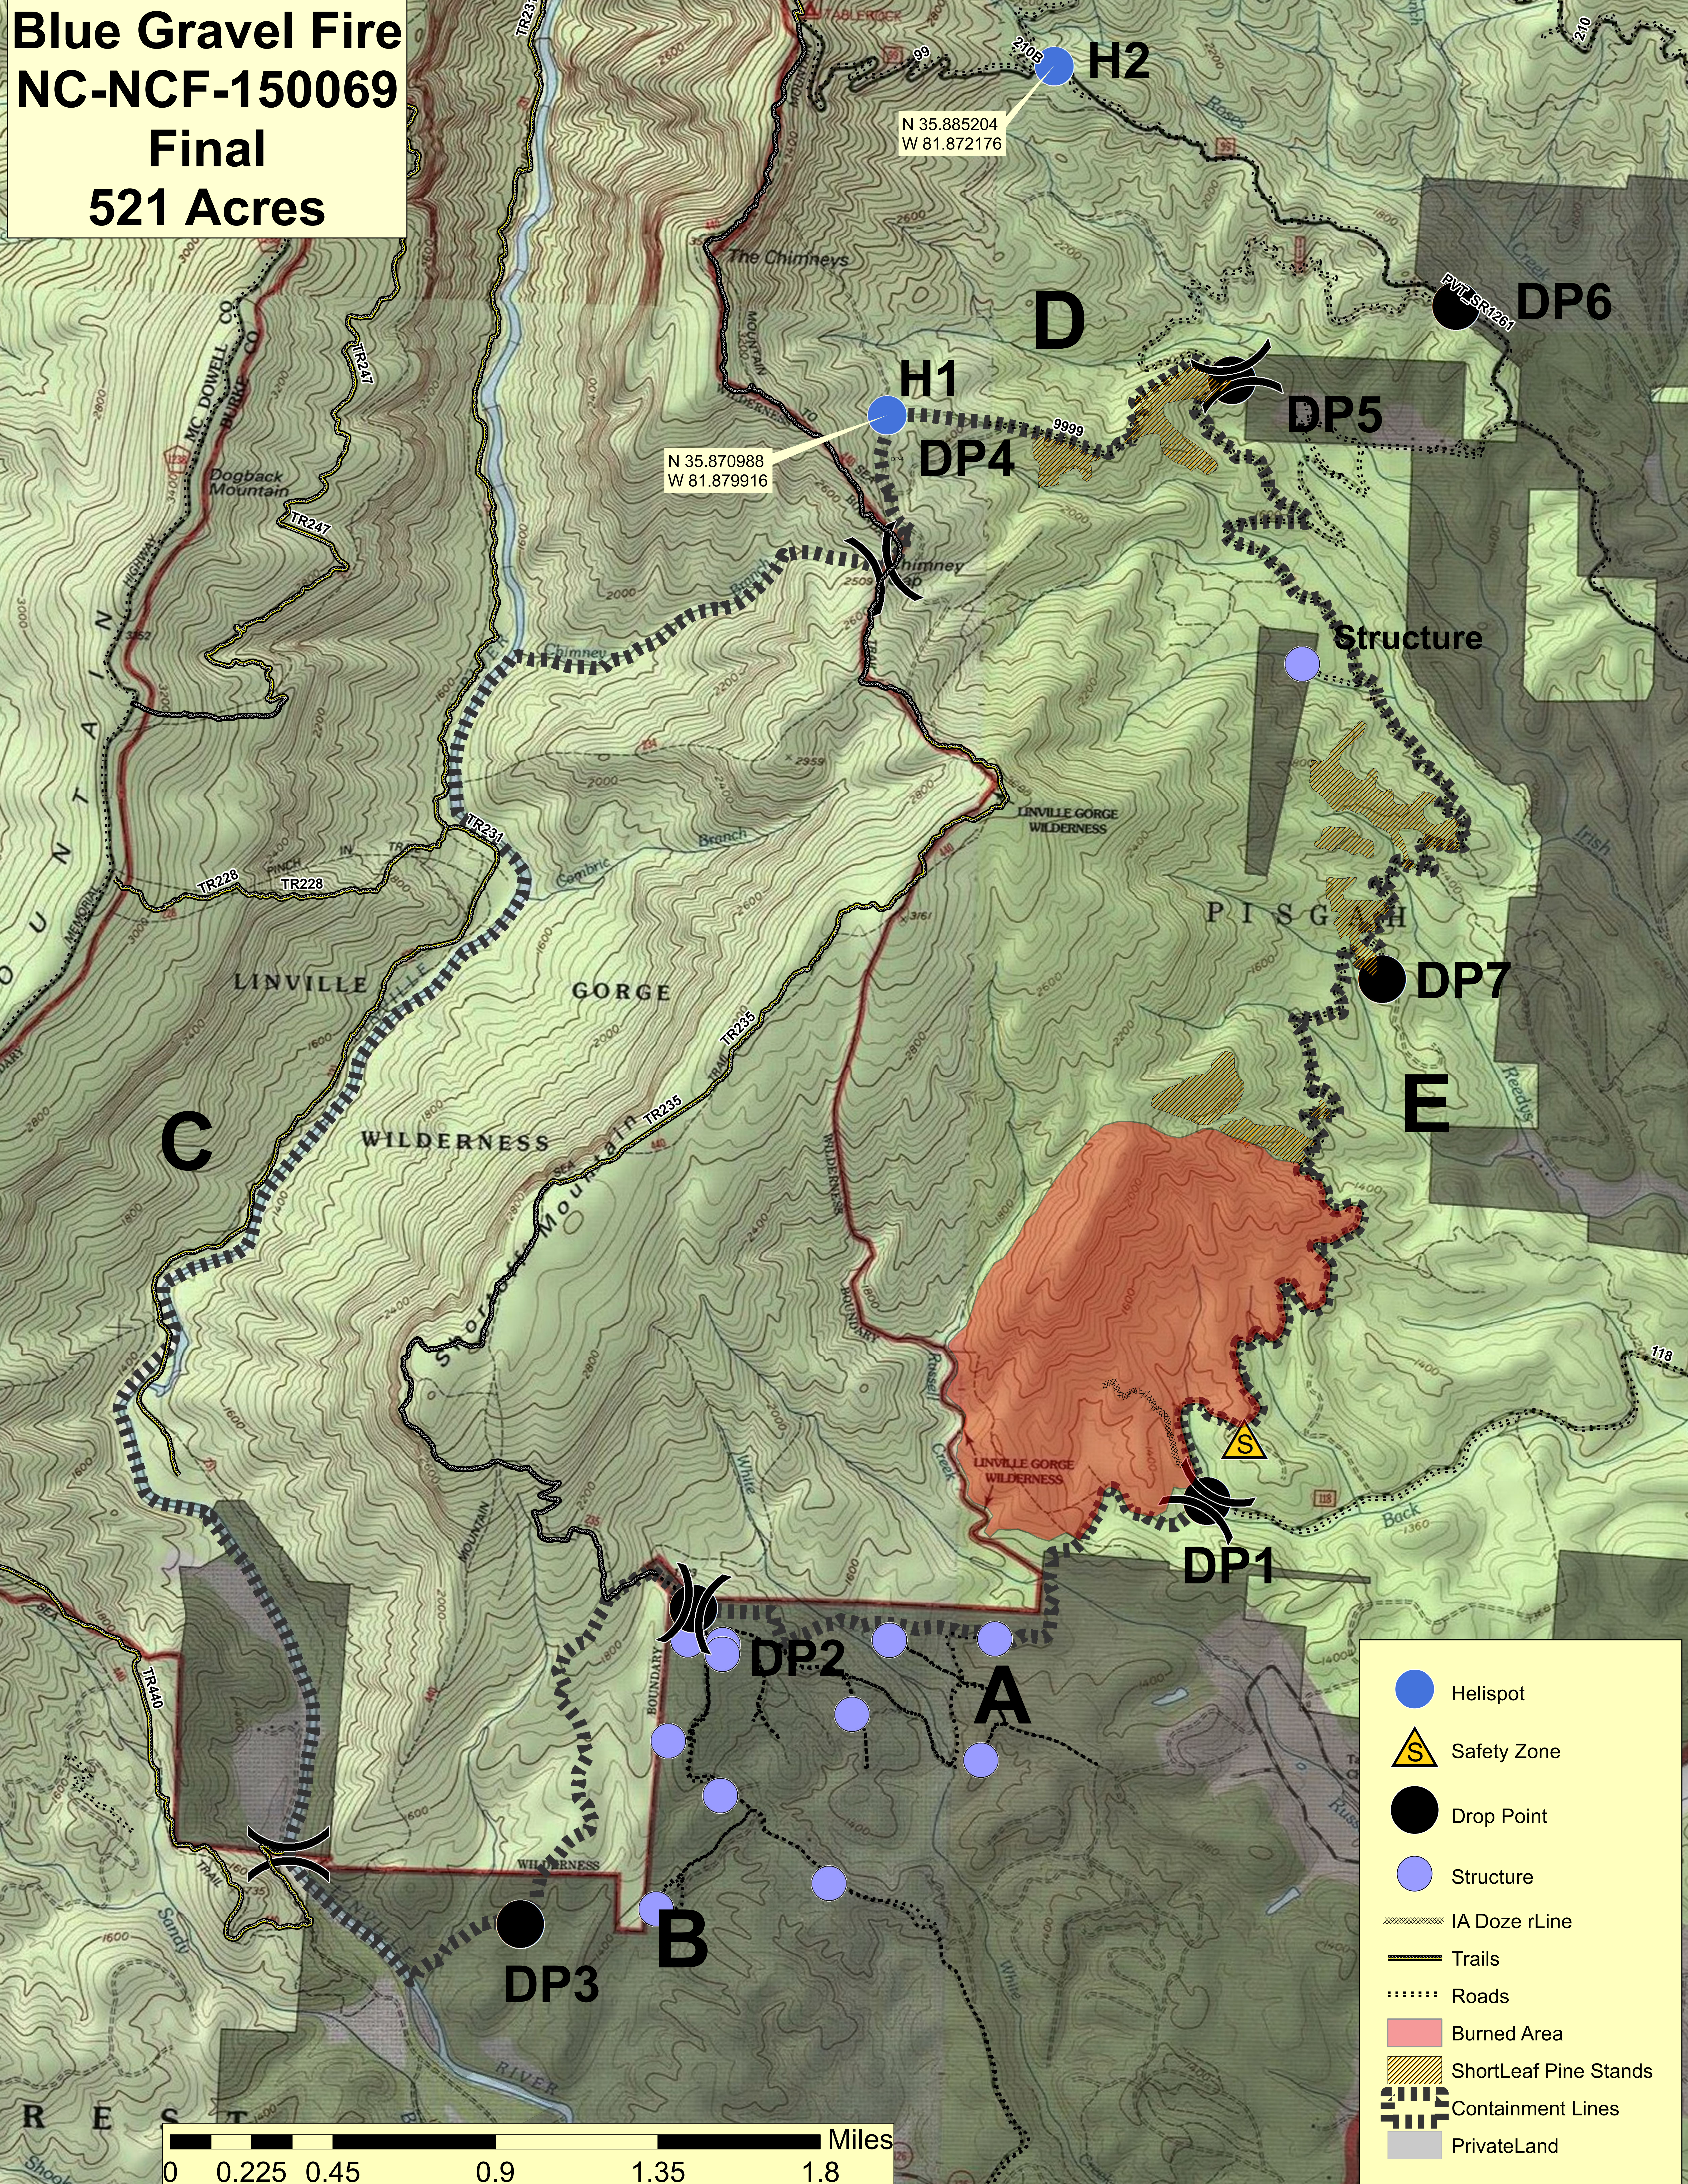

**Blue Gravel Fire
NC-NCF-150069
Final
521 Acres**

N 35.885204
W 81.872176

N 35.870988
W 81.879916

- Helispot
- ▲ Safety Zone
- Drop Point
- Structure
- IA Doze rLine
- Trails
- Roads
- Burned Area
- ShortLeaf Pine Stands
- Containment Lines
- PrivateLand