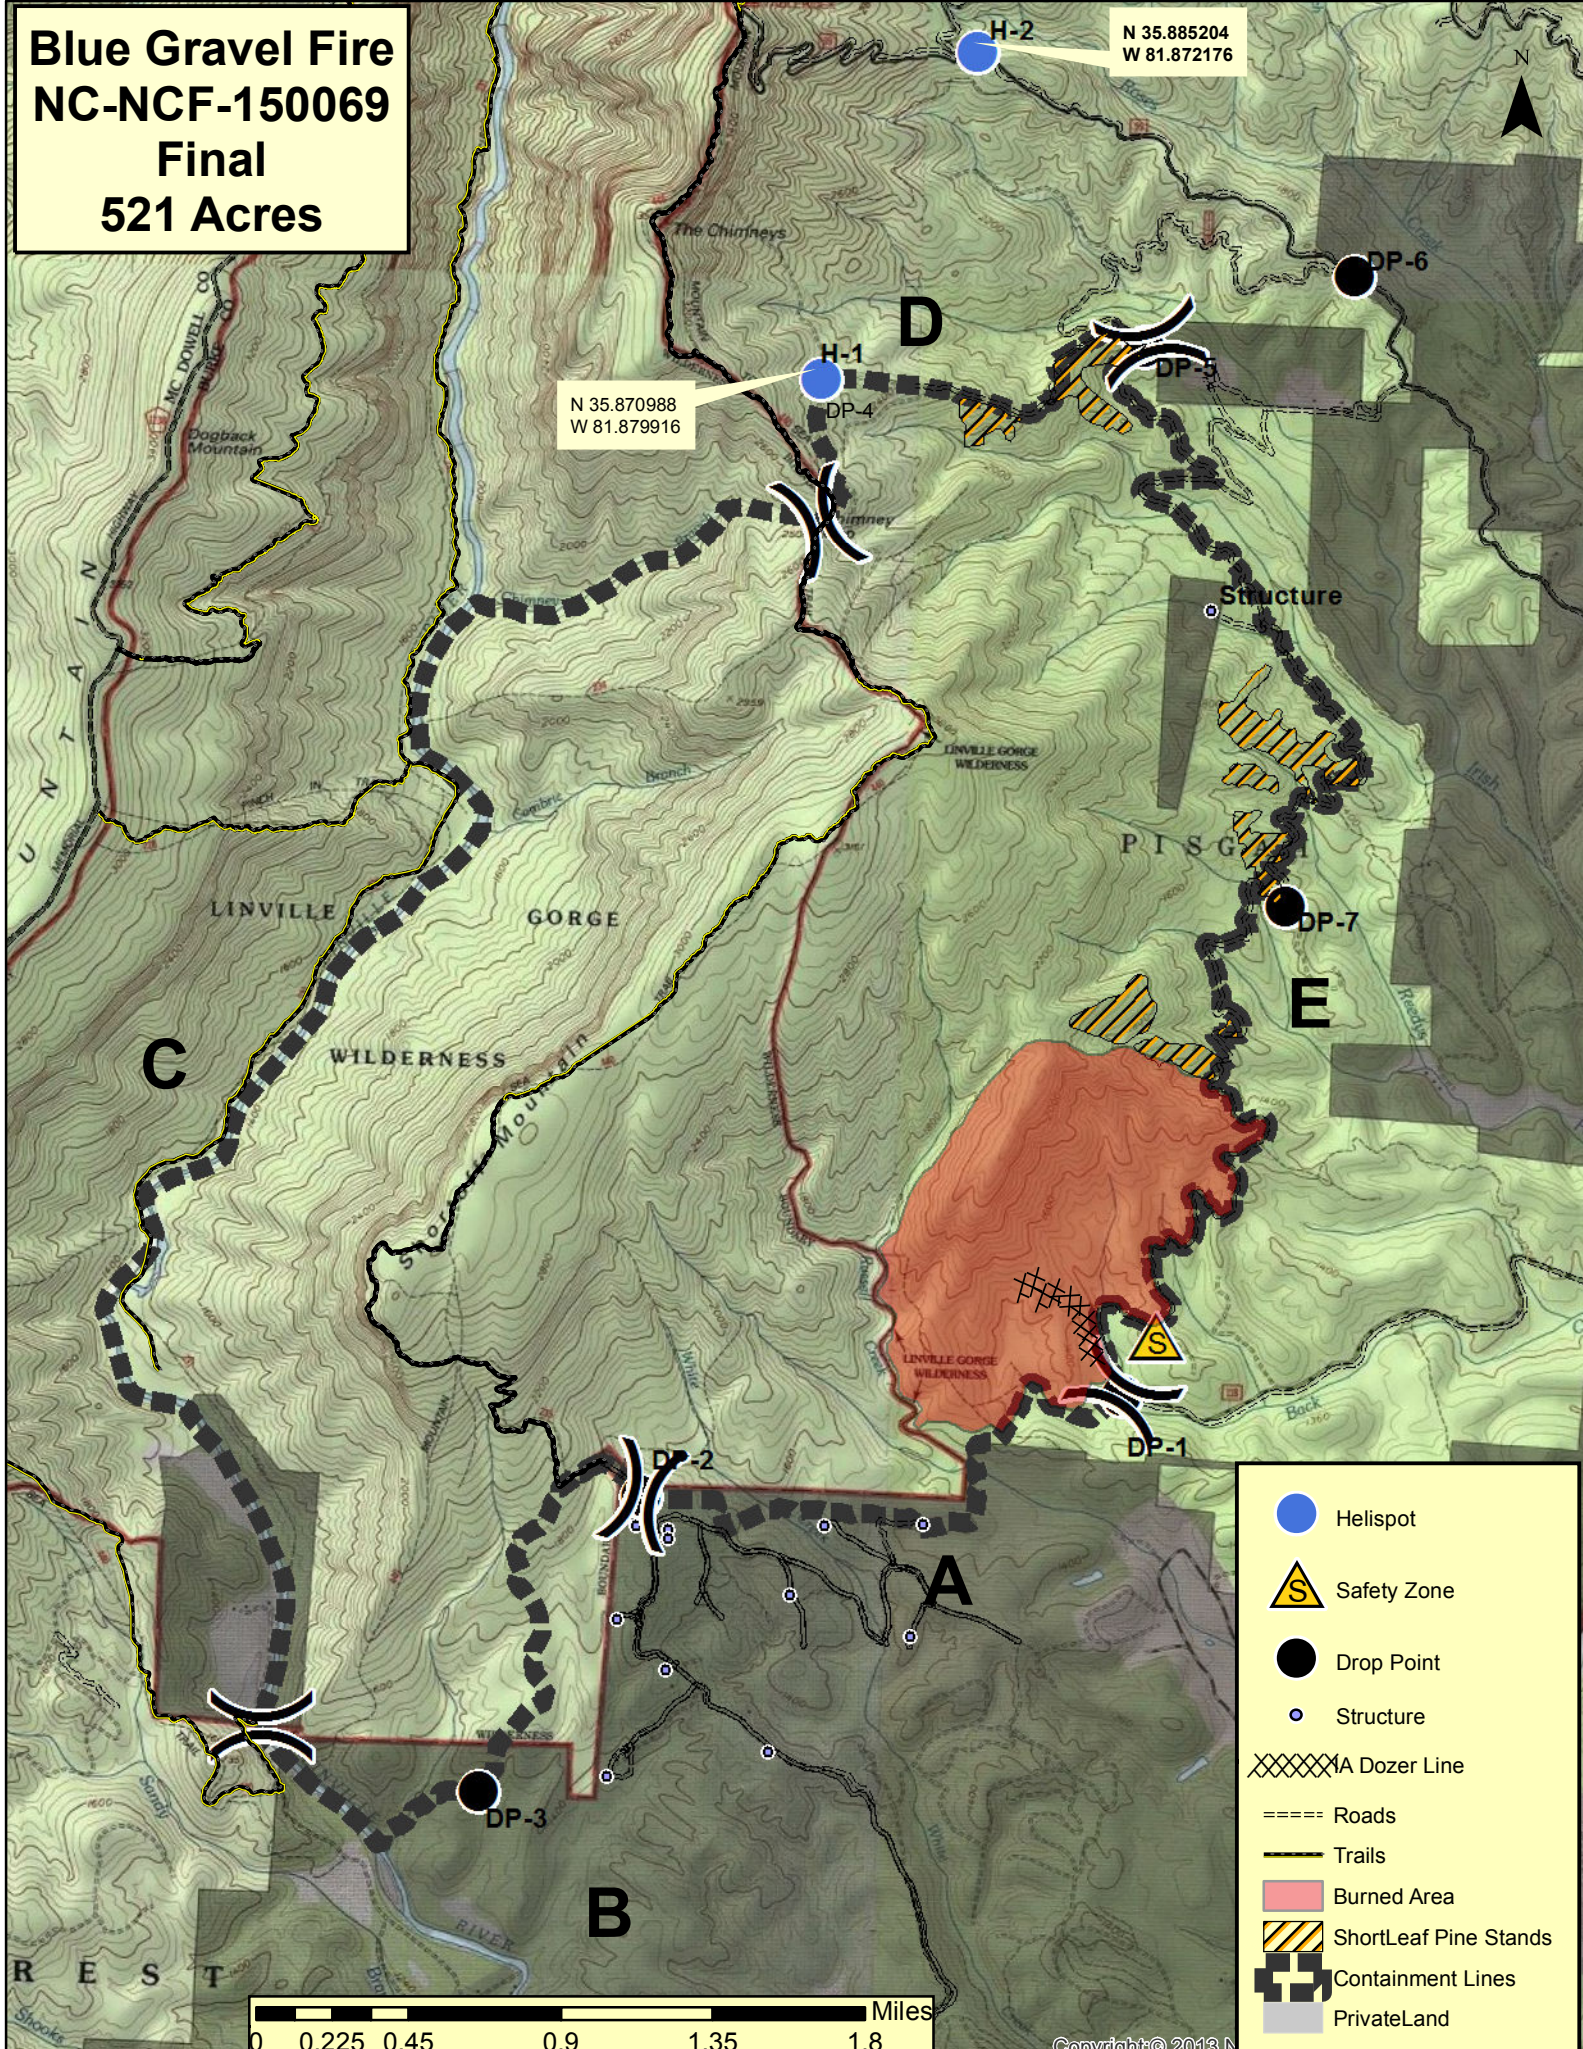

**Blue Gravel Fire
NC-NCF-150069
Final
521 Acres**

	Helispot
	Safety Zone
	Drop Point
	Structure
	A Dozer Line
	Roads
	Trails
	Burned Area
	ShortLeaf Pine Stands
	Containment Lines
	Private Land