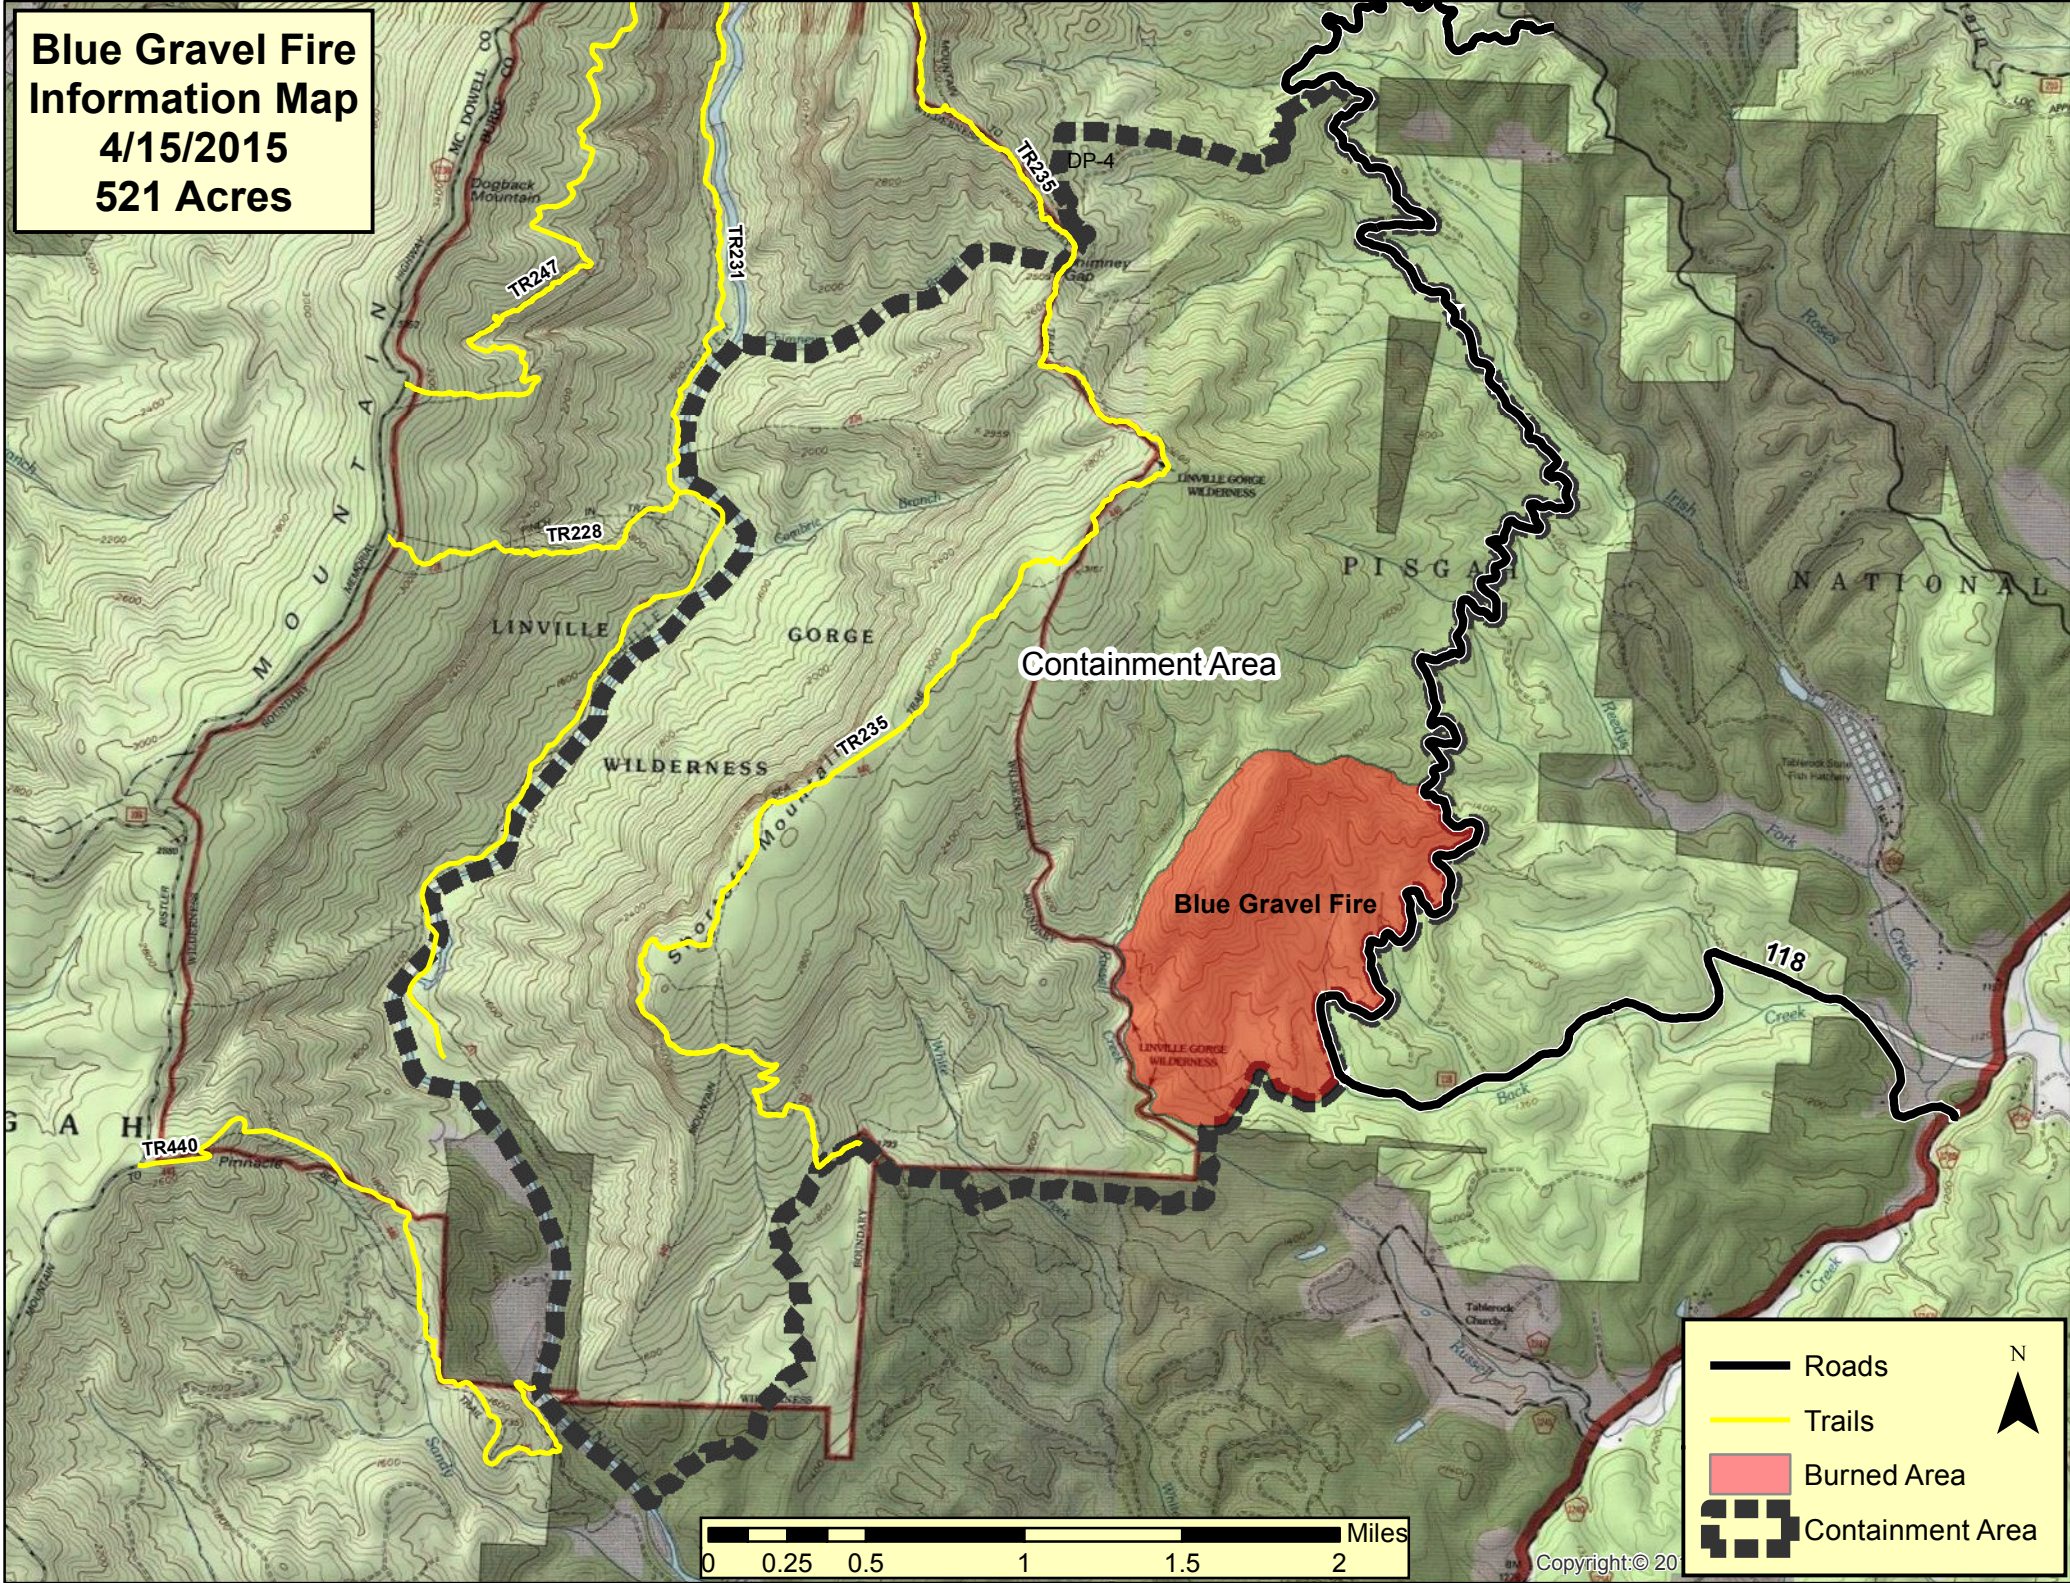

**Blue Gravel Fire
Information Map
4/15/2015
521 Acres**

— Roads

— Trails

■ Burned Area

■ Containment Area

N

0 0.25 0.5 1 1.5 2 Miles

Copyright:© 20