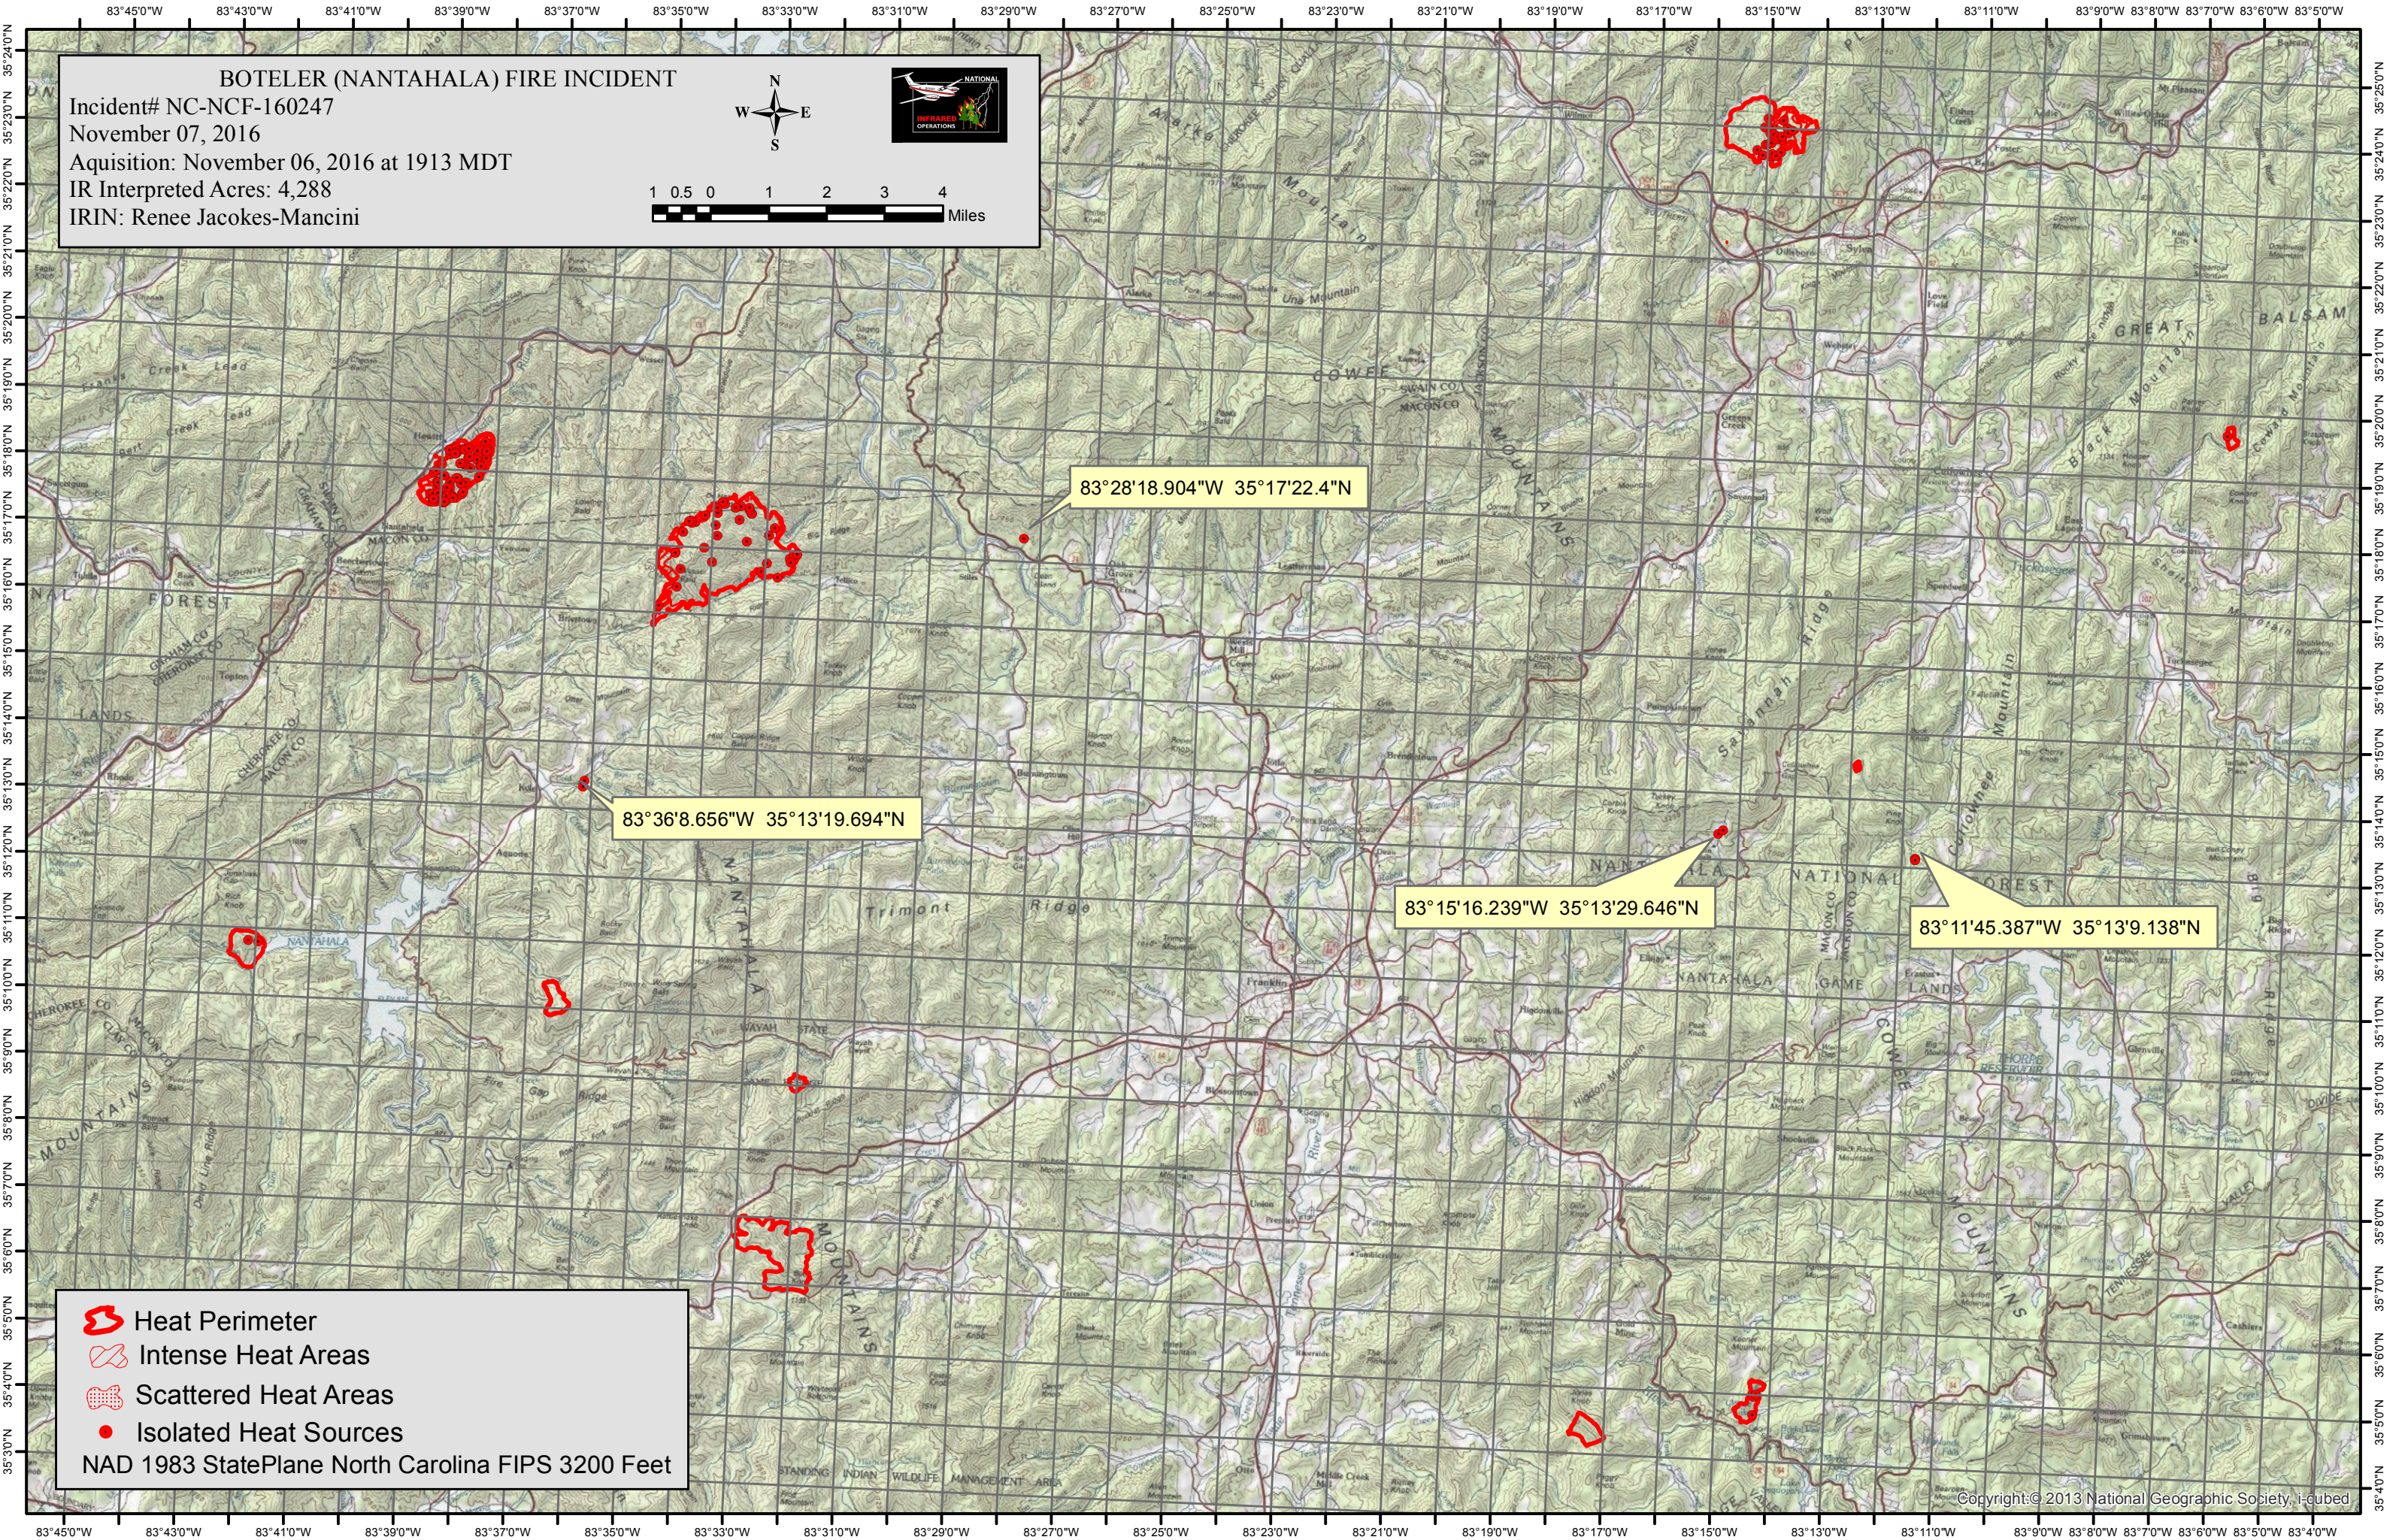

**BOTELER (NANTAHALA) FIRE INCIDENT**  
 Incident# NC-NCF-160247  
 November 07, 2016  
 Aquisition: November 06, 2016 at 1913 MDT  
 IR Interpreted Acres: 4,288  
 IRIN: Renee Jacokes-Mancini

83°28'18.904\"W 35°17'22.4\"N

83°36'8.656\"W 35°13'19.694\"N

83°15'16.239\"W 35°13'29.646\"N

83°11'45.387\"W 35°13'9.138\"N

-  Heat Perimeter
-  Intense Heat Areas
-  Scattered Heat Areas
-  Isolated Heat Sources

NAD 1983 StatePlane North Carolina FIPS 3200 Feet