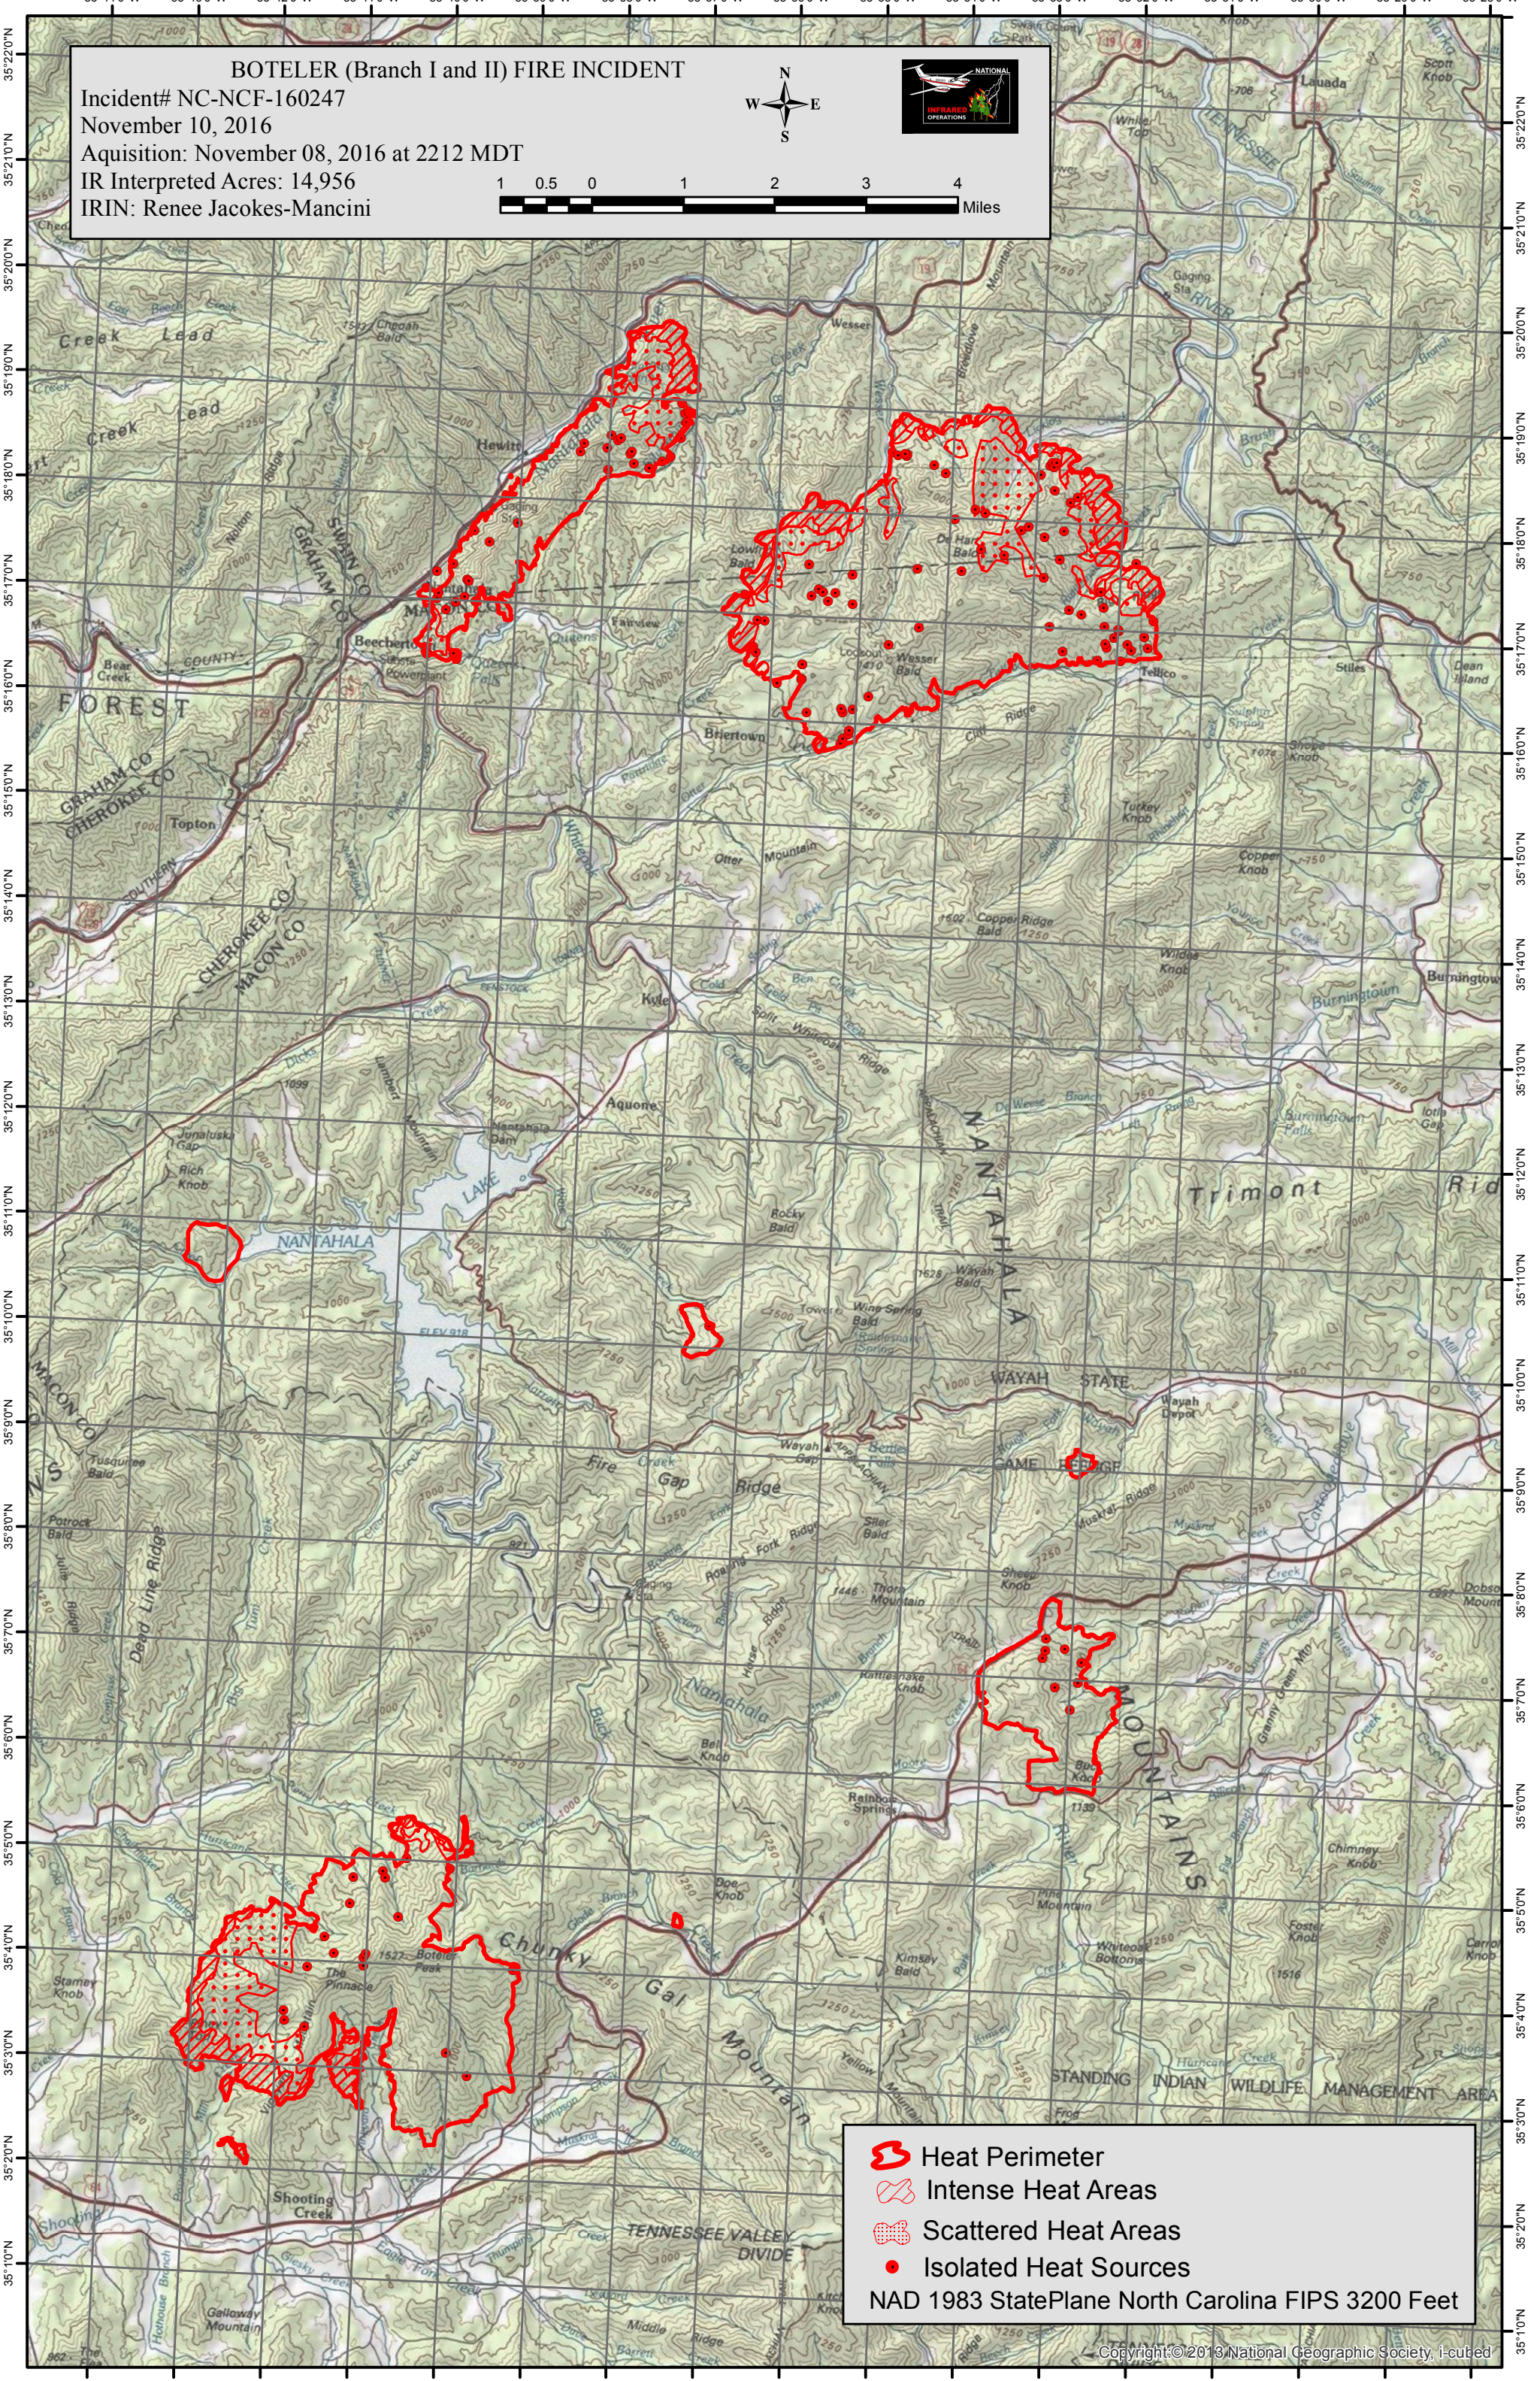

BOTELER (Branch I and II) FIRE INCIDENT
 Incident# NC-NCF-160247
 November 10, 2016
 Acquisition: November 08, 2016 at 2212 MDT
 IR Interpreted Acres: 14,956
 IRIN: Renee Jacokes-Mancini

Heat Perimeter
 Intense Heat Areas
 Scattered Heat Areas
 Isolated Heat Sources
 NAD 1983 StatePlane North Carolina FIPS 3200 Feet