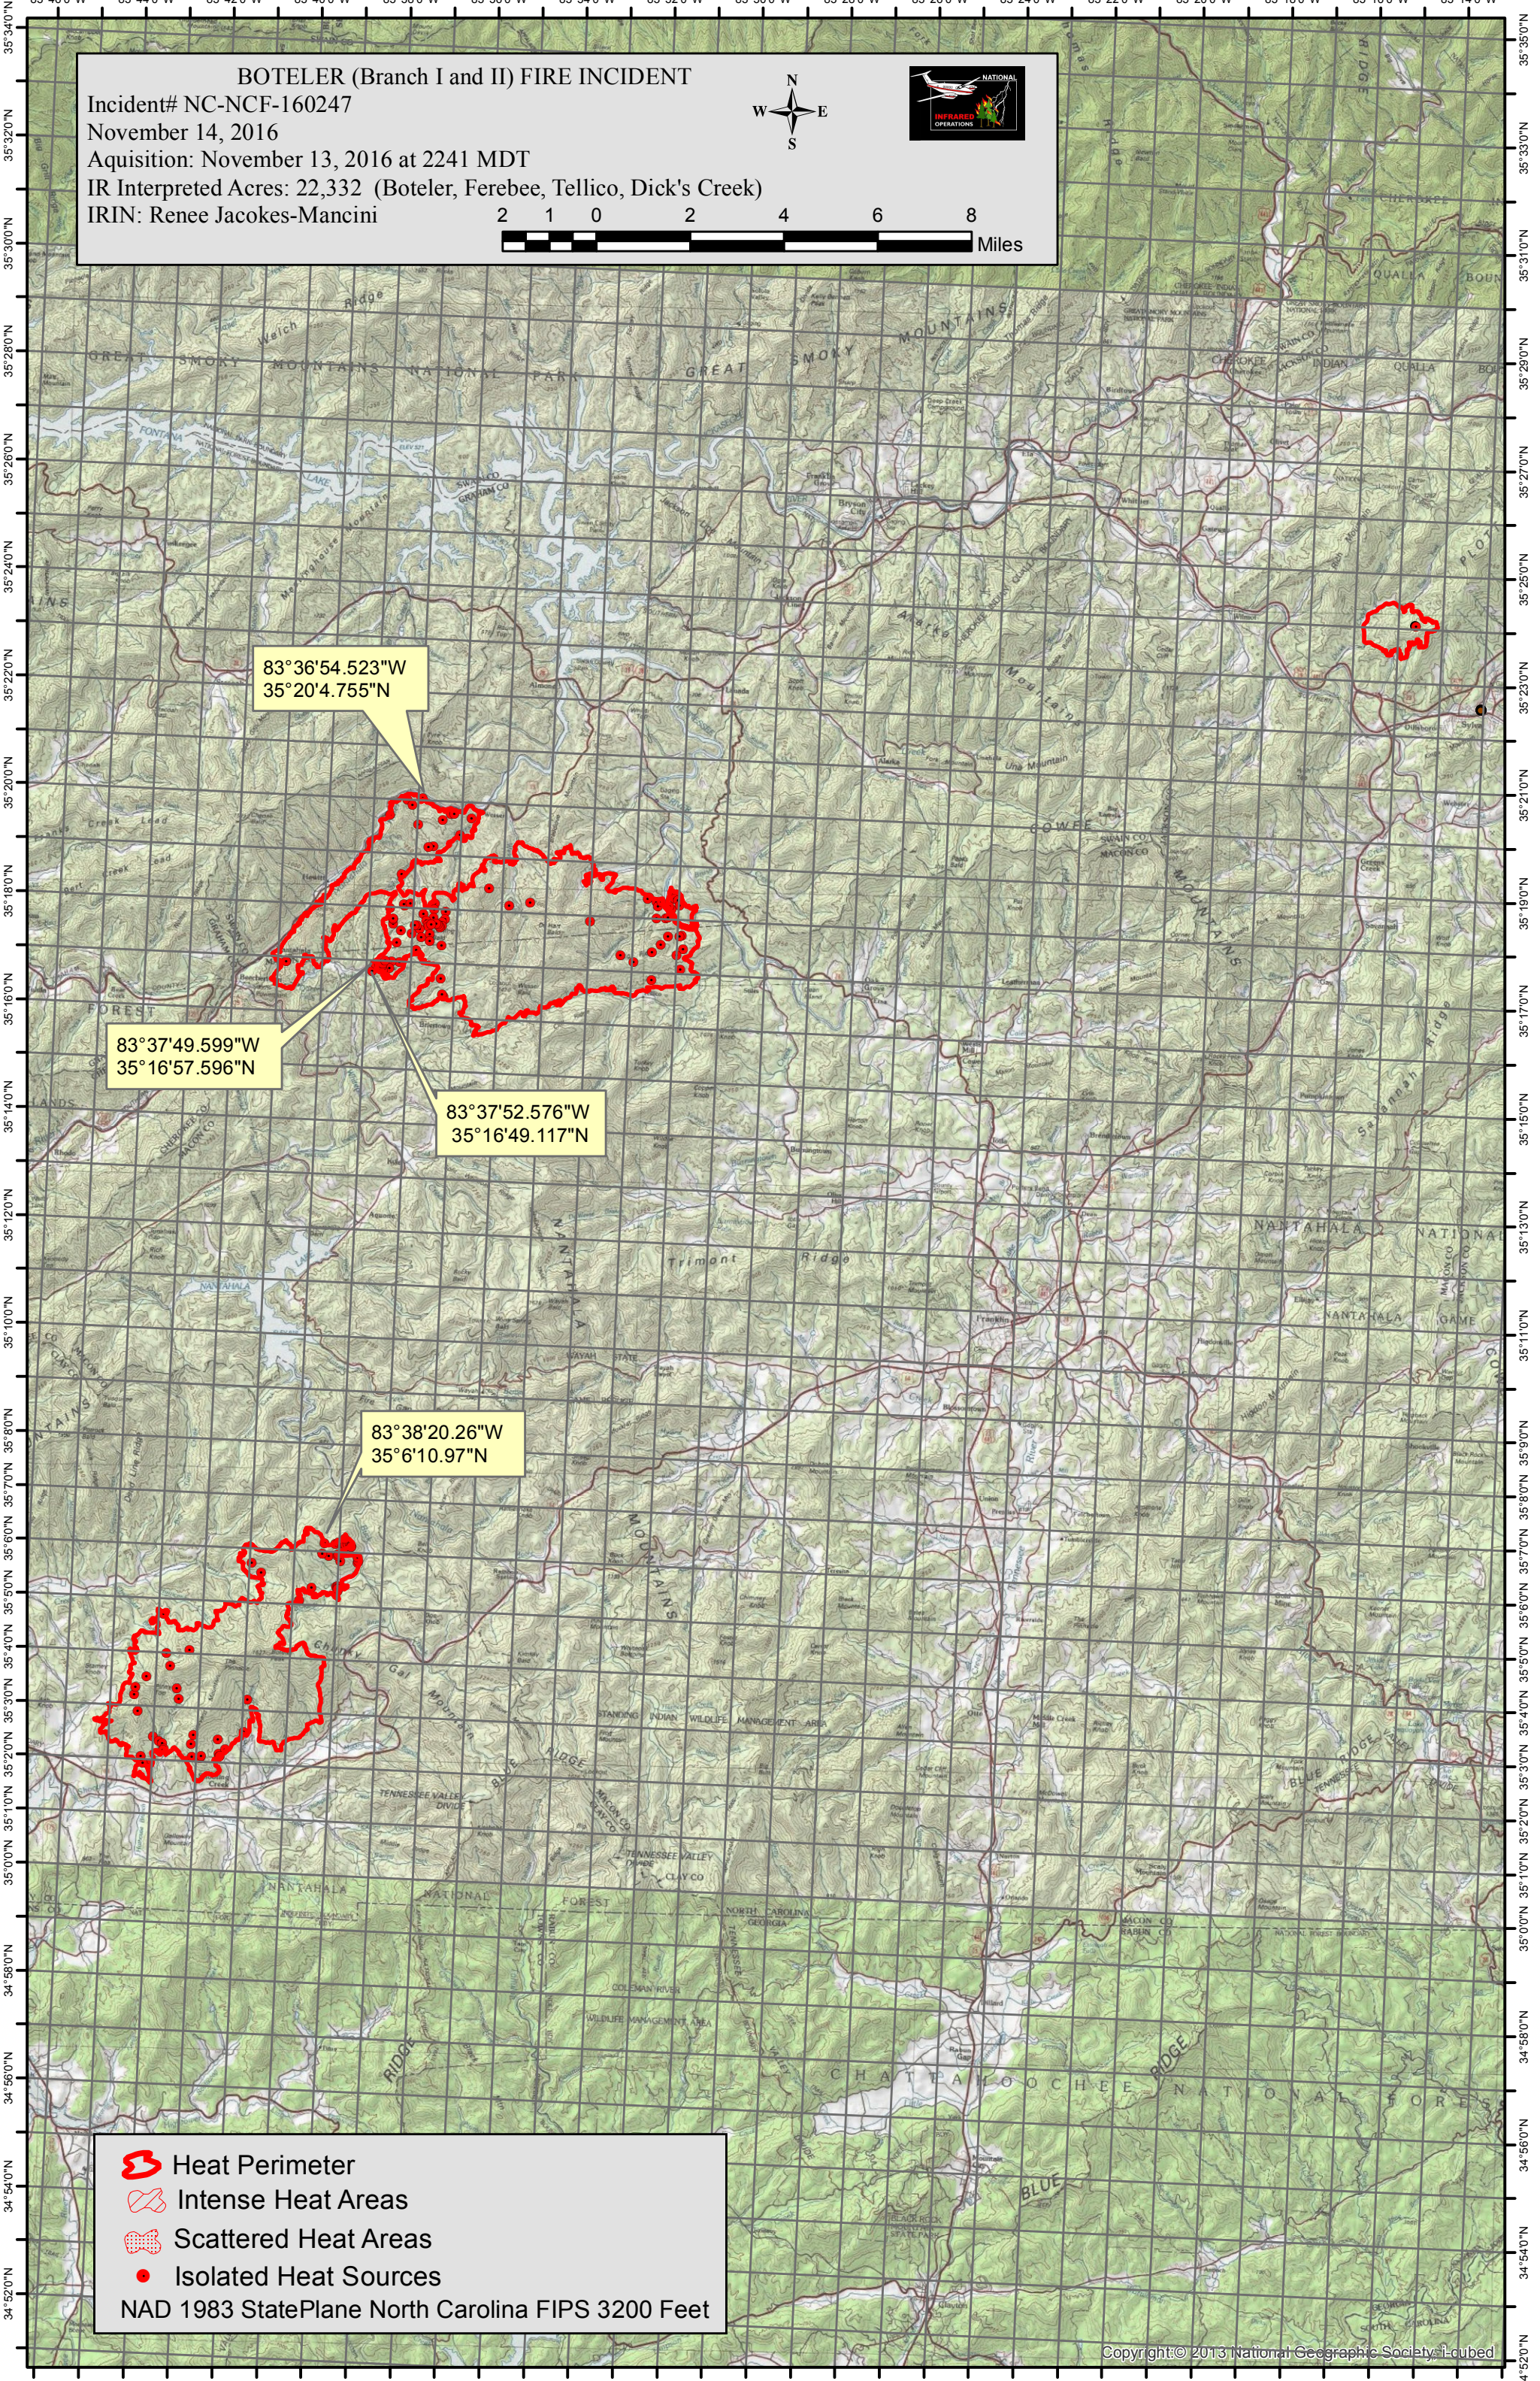

**BOTELER (Branch I and II) FIRE INCIDENT**  
 Incident# NC-NCF-160247  
 November 14, 2016  
 Aquisition: November 13, 2016 at 2241 MDT  
 IR Interpreted Acres: 22,332 (Boteler, Ferebee, Tellico, Dick's Creek)  
 IRIN: Renee Jacokes-Mancini

83°36'54.523"W  
 35°20'4.755"N

83°37'49.599"W  
 35°16'57.596"N

83°37'52.576"W  
 35°16'49.117"N

83°38'20.26"W  
 35°6'10.97"N

- Heat Perimeter
- Intense Heat Areas
- Scattered Heat Areas
- Isolated Heat Sources

NAD 1983 StatePlane North Carolina FIPS 3200 Feet