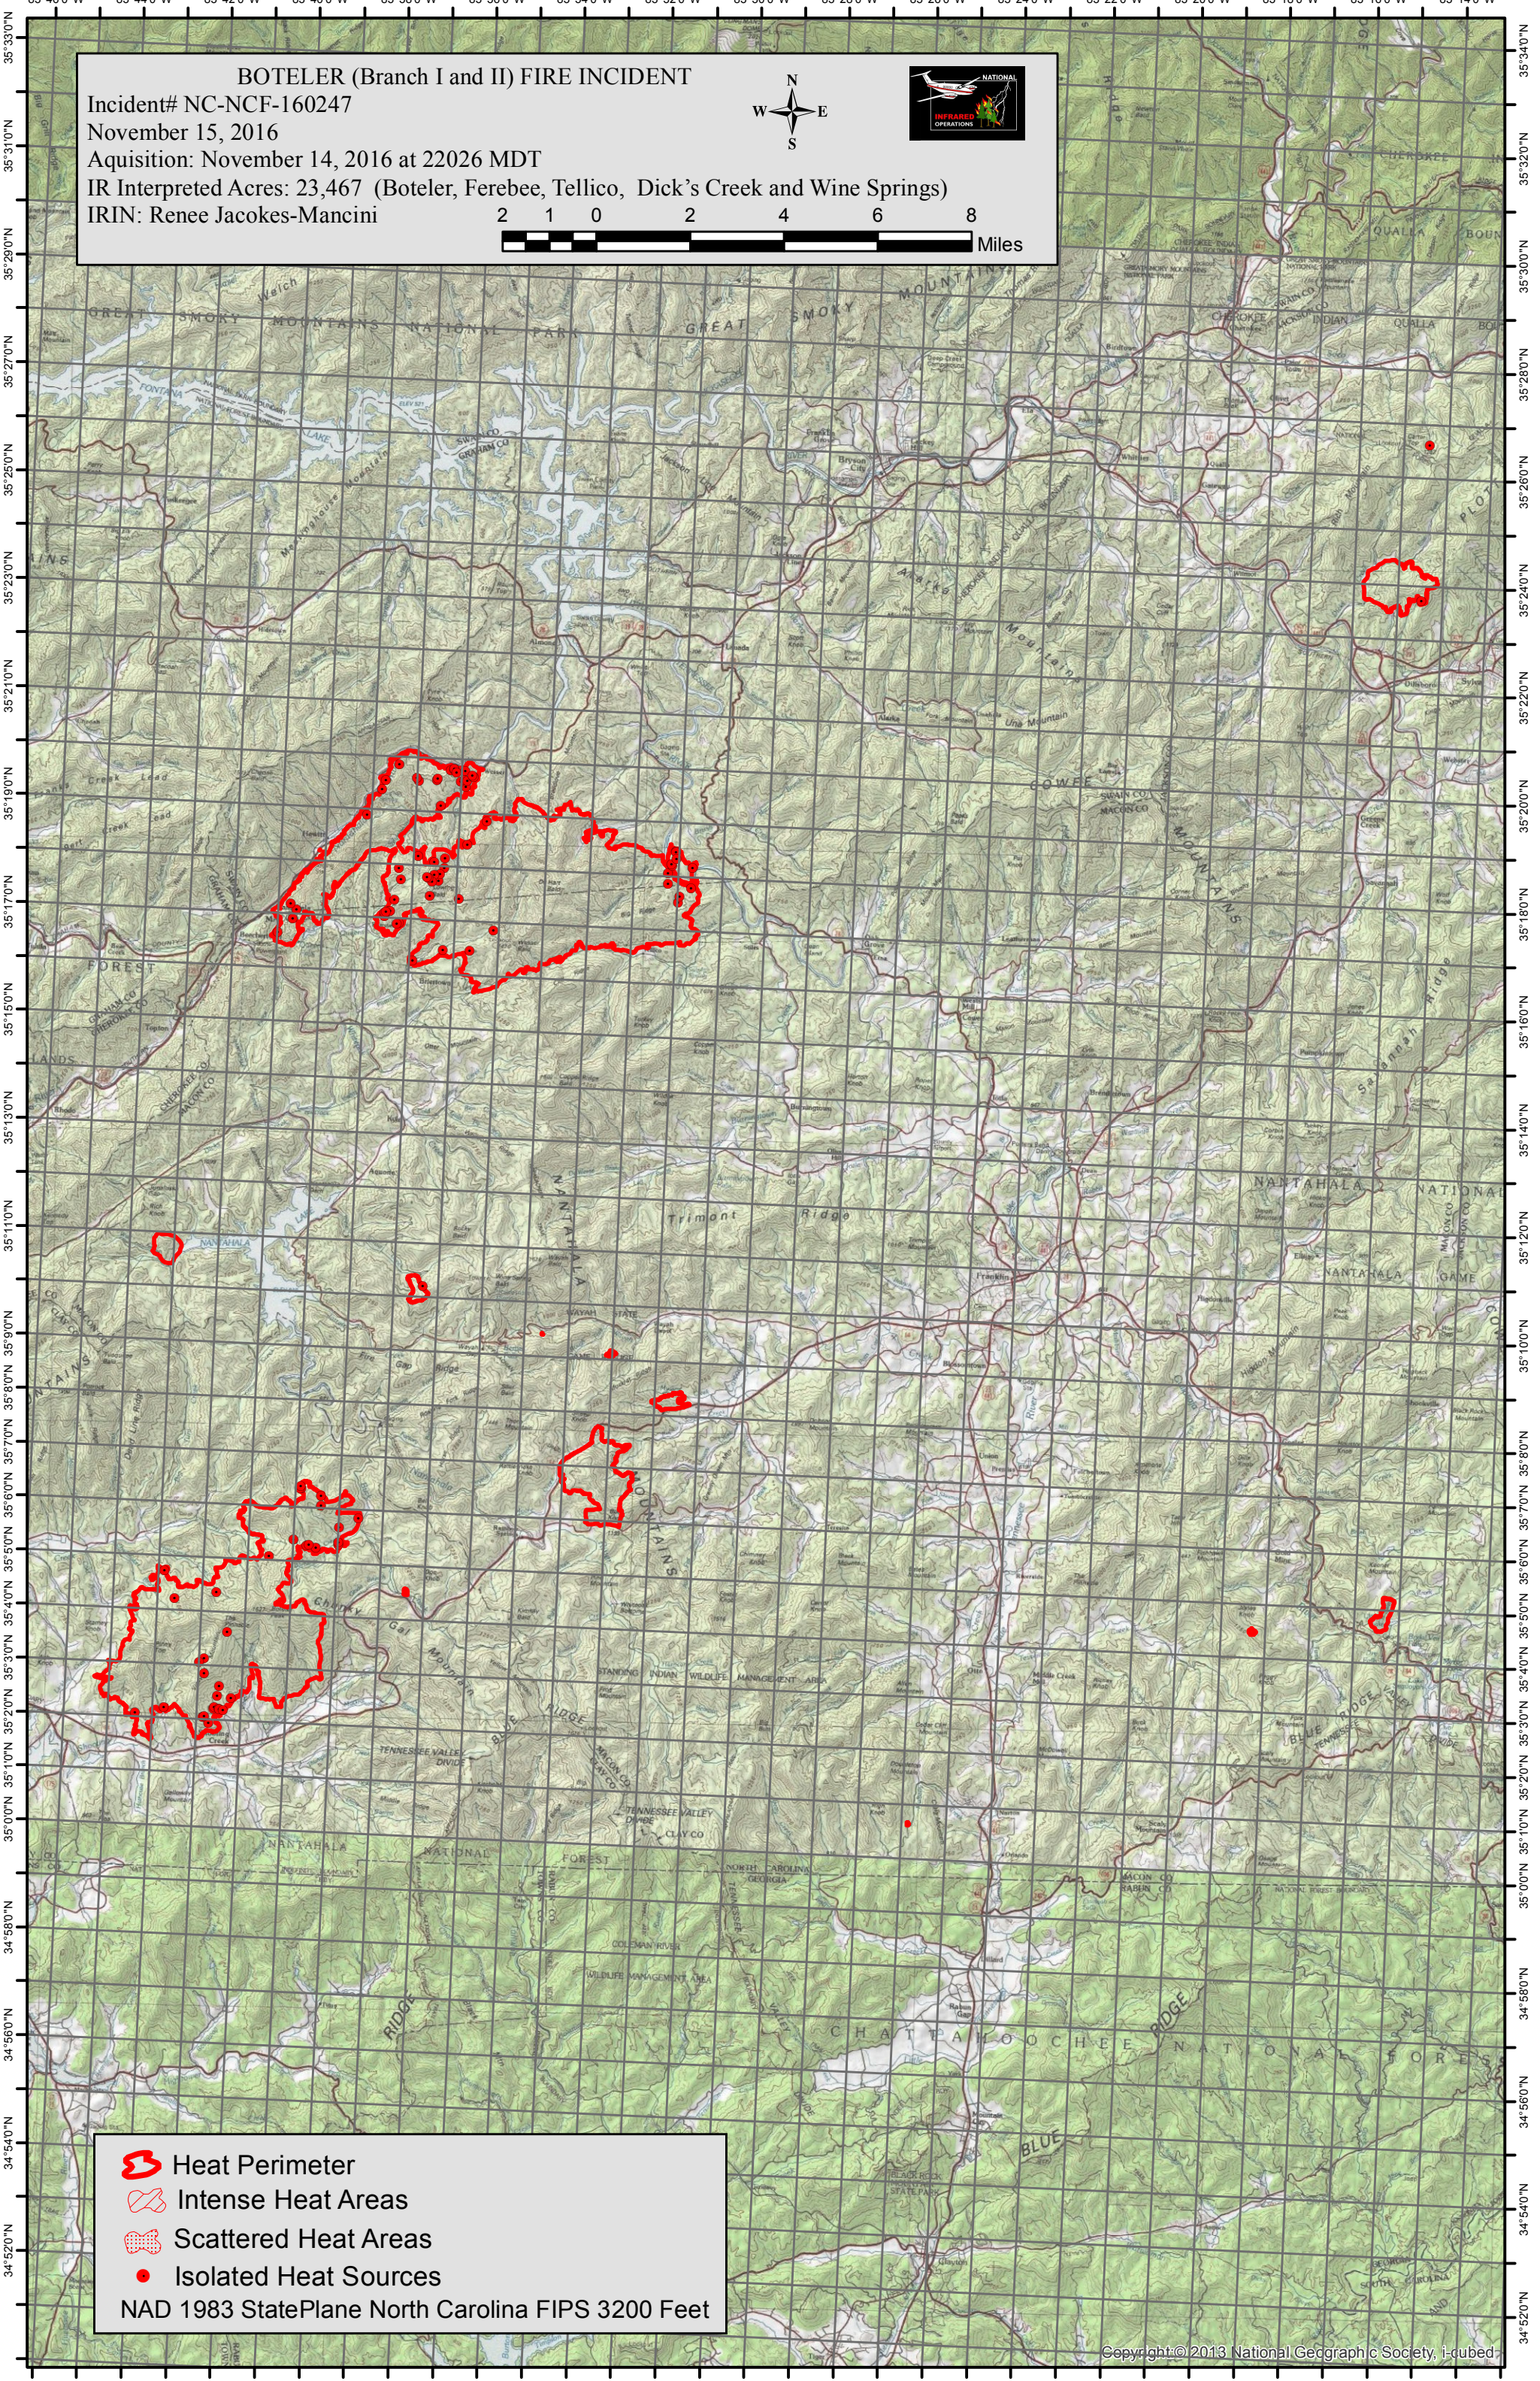

BOTELER (Branch I and II) FIRE INCIDENT
 Incident# NC-NCF-160247
 November 15, 2016
 Aquisition: November 14, 2016 at 22026 MDT
 IR Interpreted Acres: 23,467 (Boteler, Ferebee, Tellico, Dick's Creek and Wine Springs)
 IRIN: Renee Jacokes-Mancini

Heat Perimeter
 Intense Heat Areas
 Scattered Heat Areas
 Isolated Heat Sources
 NAD 1983 StatePlane North Carolina FIPS 3200 Feet