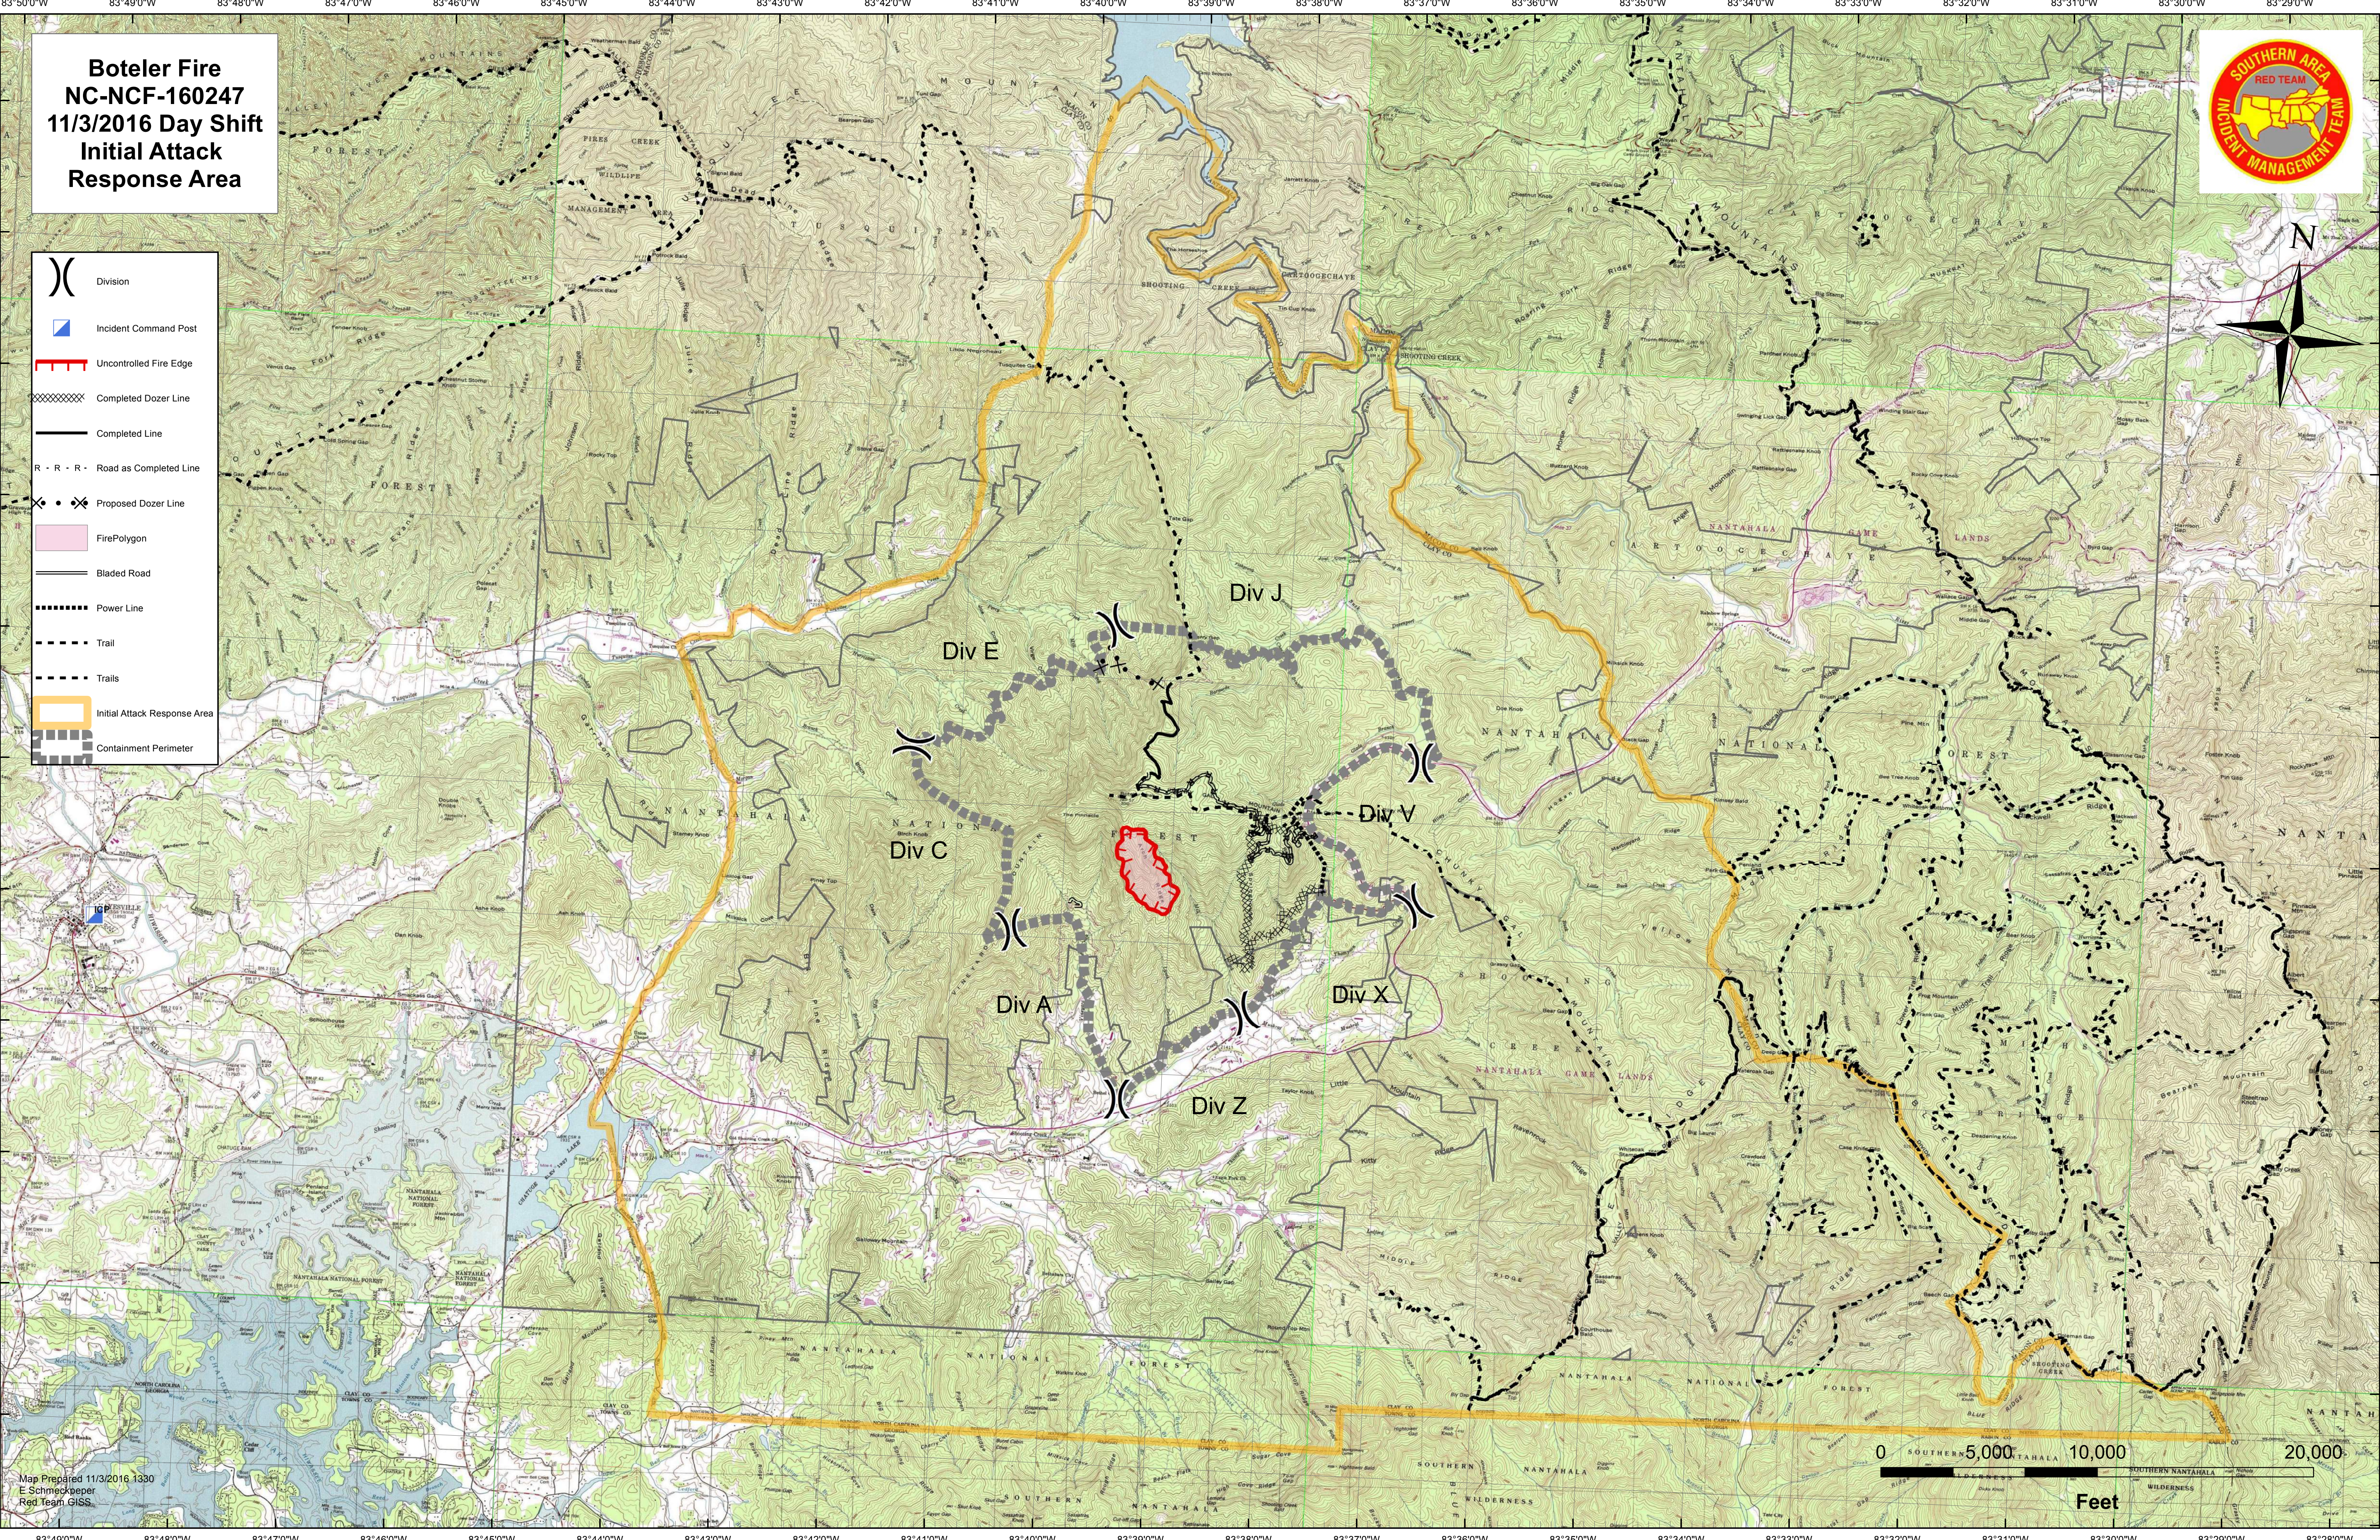

Boteler Fire NC-NCF-160247 11/3/2016 Day Shift Initial Attack Response Area

- () Division
- Incident Command Post
- Uncontrolled Fire Edge
- Completed Dozer Line
- Completed Line
- R - R - R Road as Completed Line
- Proposed Dozer Line
- Fire Polygon
- Bladed Road
- Power Line
- Trail
- Trails
- Initial Attack Response Area
- Containment Perimeter

Map Prepared 11/3/2016 1330
E Schneckepfer
Red Team GIS