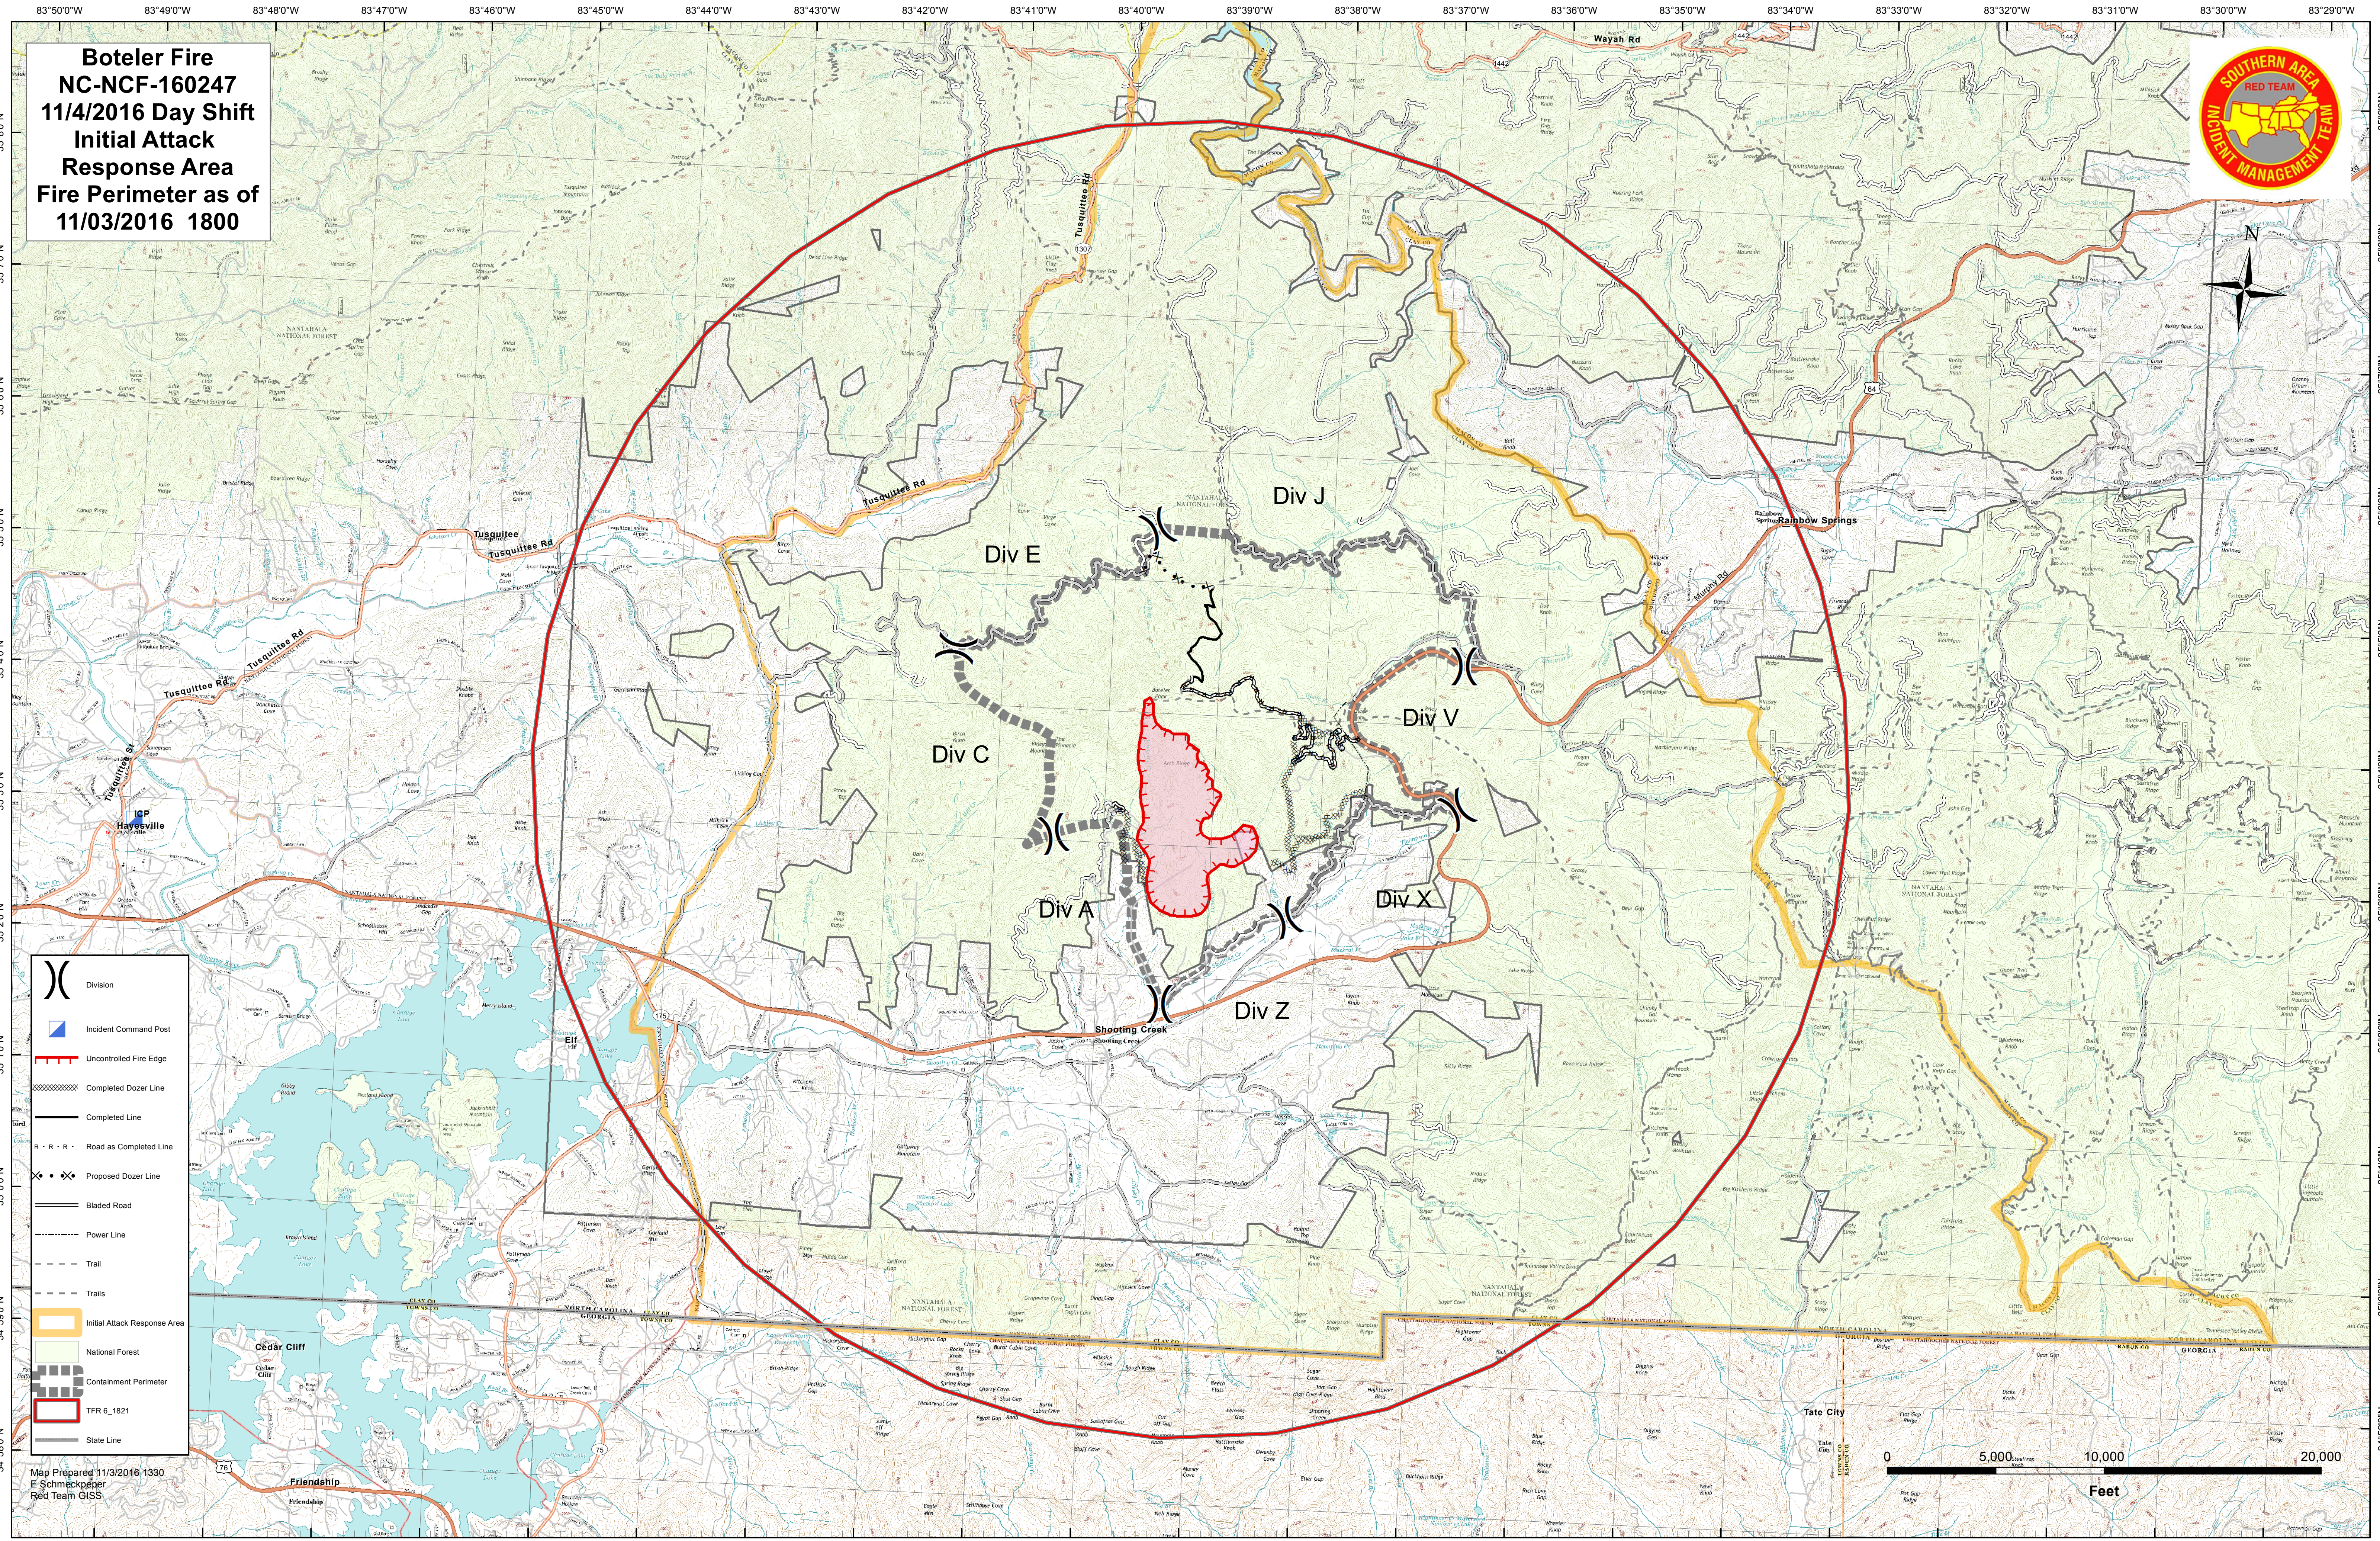

**Boteler Fire  
NC-NCF-160247  
11/4/2016 Day Shift  
Initial Attack  
Response Area  
Fire Perimeter as of  
11/03/2016 1800**

- Division
- Incident Command Post
- Uncontrolled Fire Edge
- Completed Dozer Line
- Completed Line
- Road as Completed Line
- Proposed Dozer Line
- Bladed Road
- Power Line
- Trail
- Trails
- Initial Attack Response Area
- National Forest
- Containment Perimeter
- TFR 6-1821
- State Line

Map Prepared 11/3/2016 1330  
E Schmeckpeper  
Red Team GIS