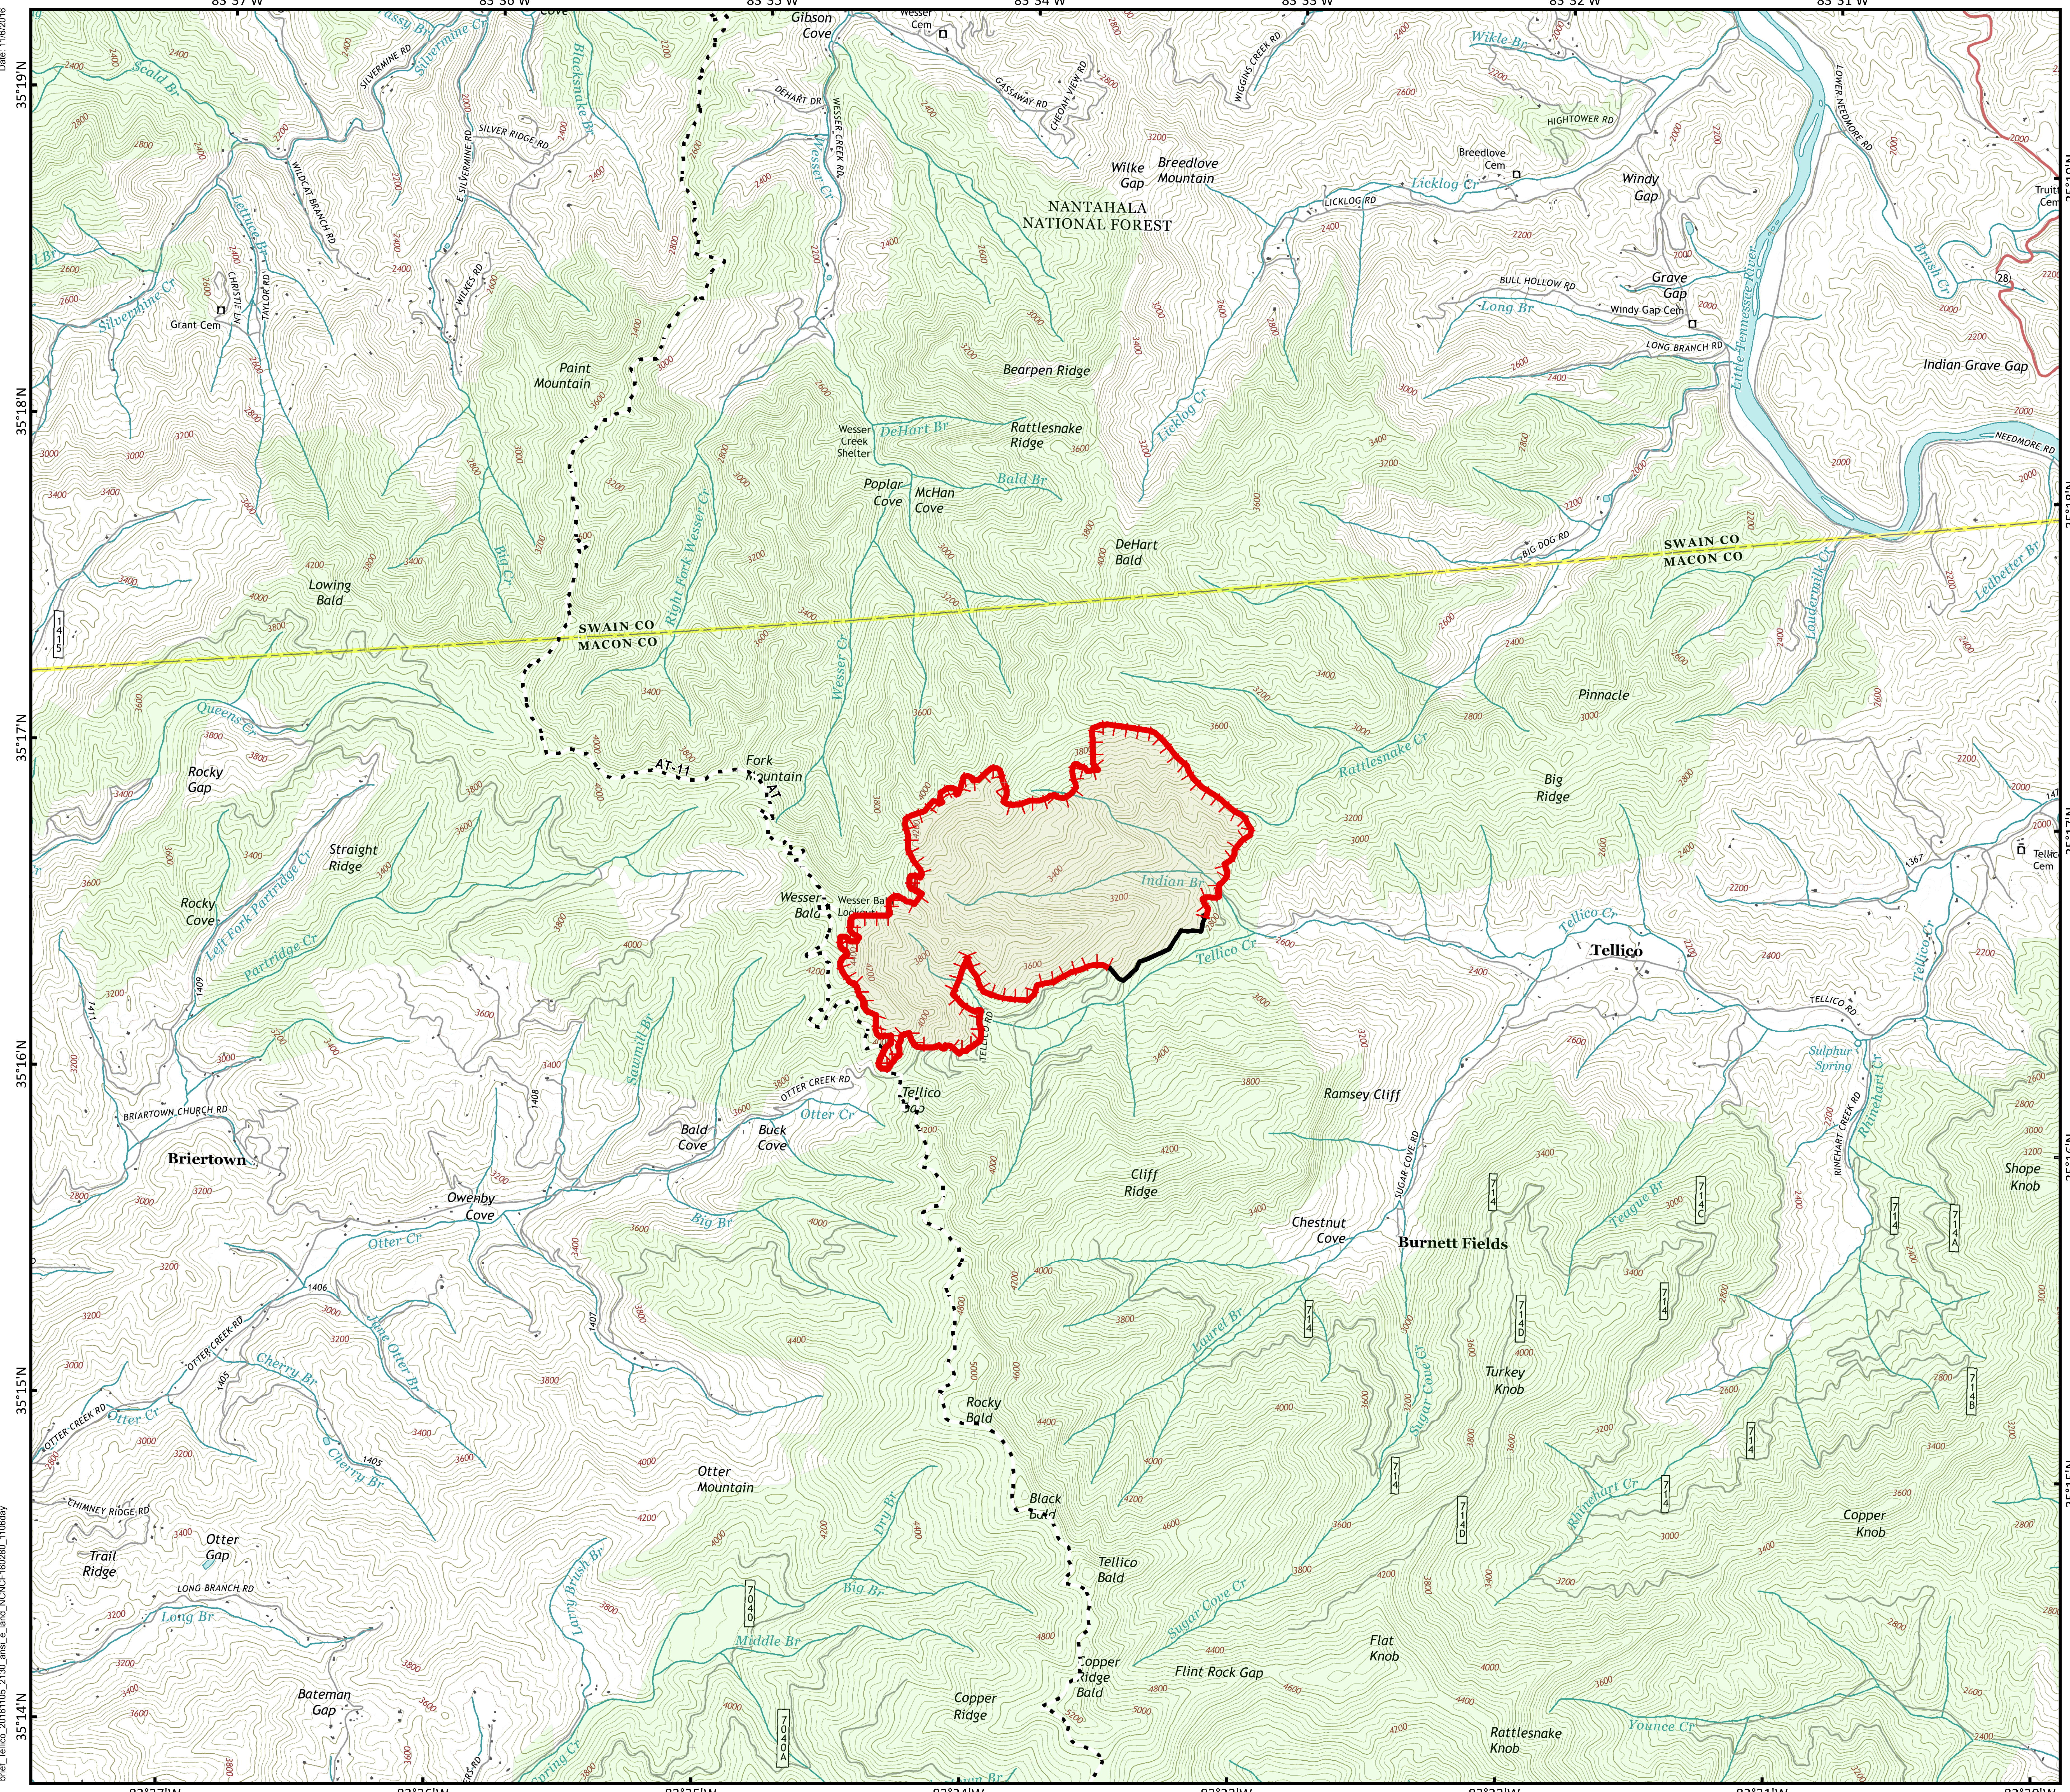

# Briefing Map

11/6/2016  
Day Shift

## Tellico Fire

NC-NCF-160280

- Uncontrolled Fire Edge
- Completed Line
- Trail
- Structure

To use a GeoPDF, install PDF Maps App by Avenza available for: Apple, Android, & Windows mobile devices.

Download a GeoPDF

Information shown is based on the best available data at the time of map production.

Latest intel: 20161105 @ 2130

20161105 @ 2130  
Map Datum: NAD83 Feet  
Author: D. Jones, GISS

Date: 11/6/2016  
Brief\_Tellico\_20161105\_2130\_ansi\_e\_land\_NCNCNF160280\_1106a8y