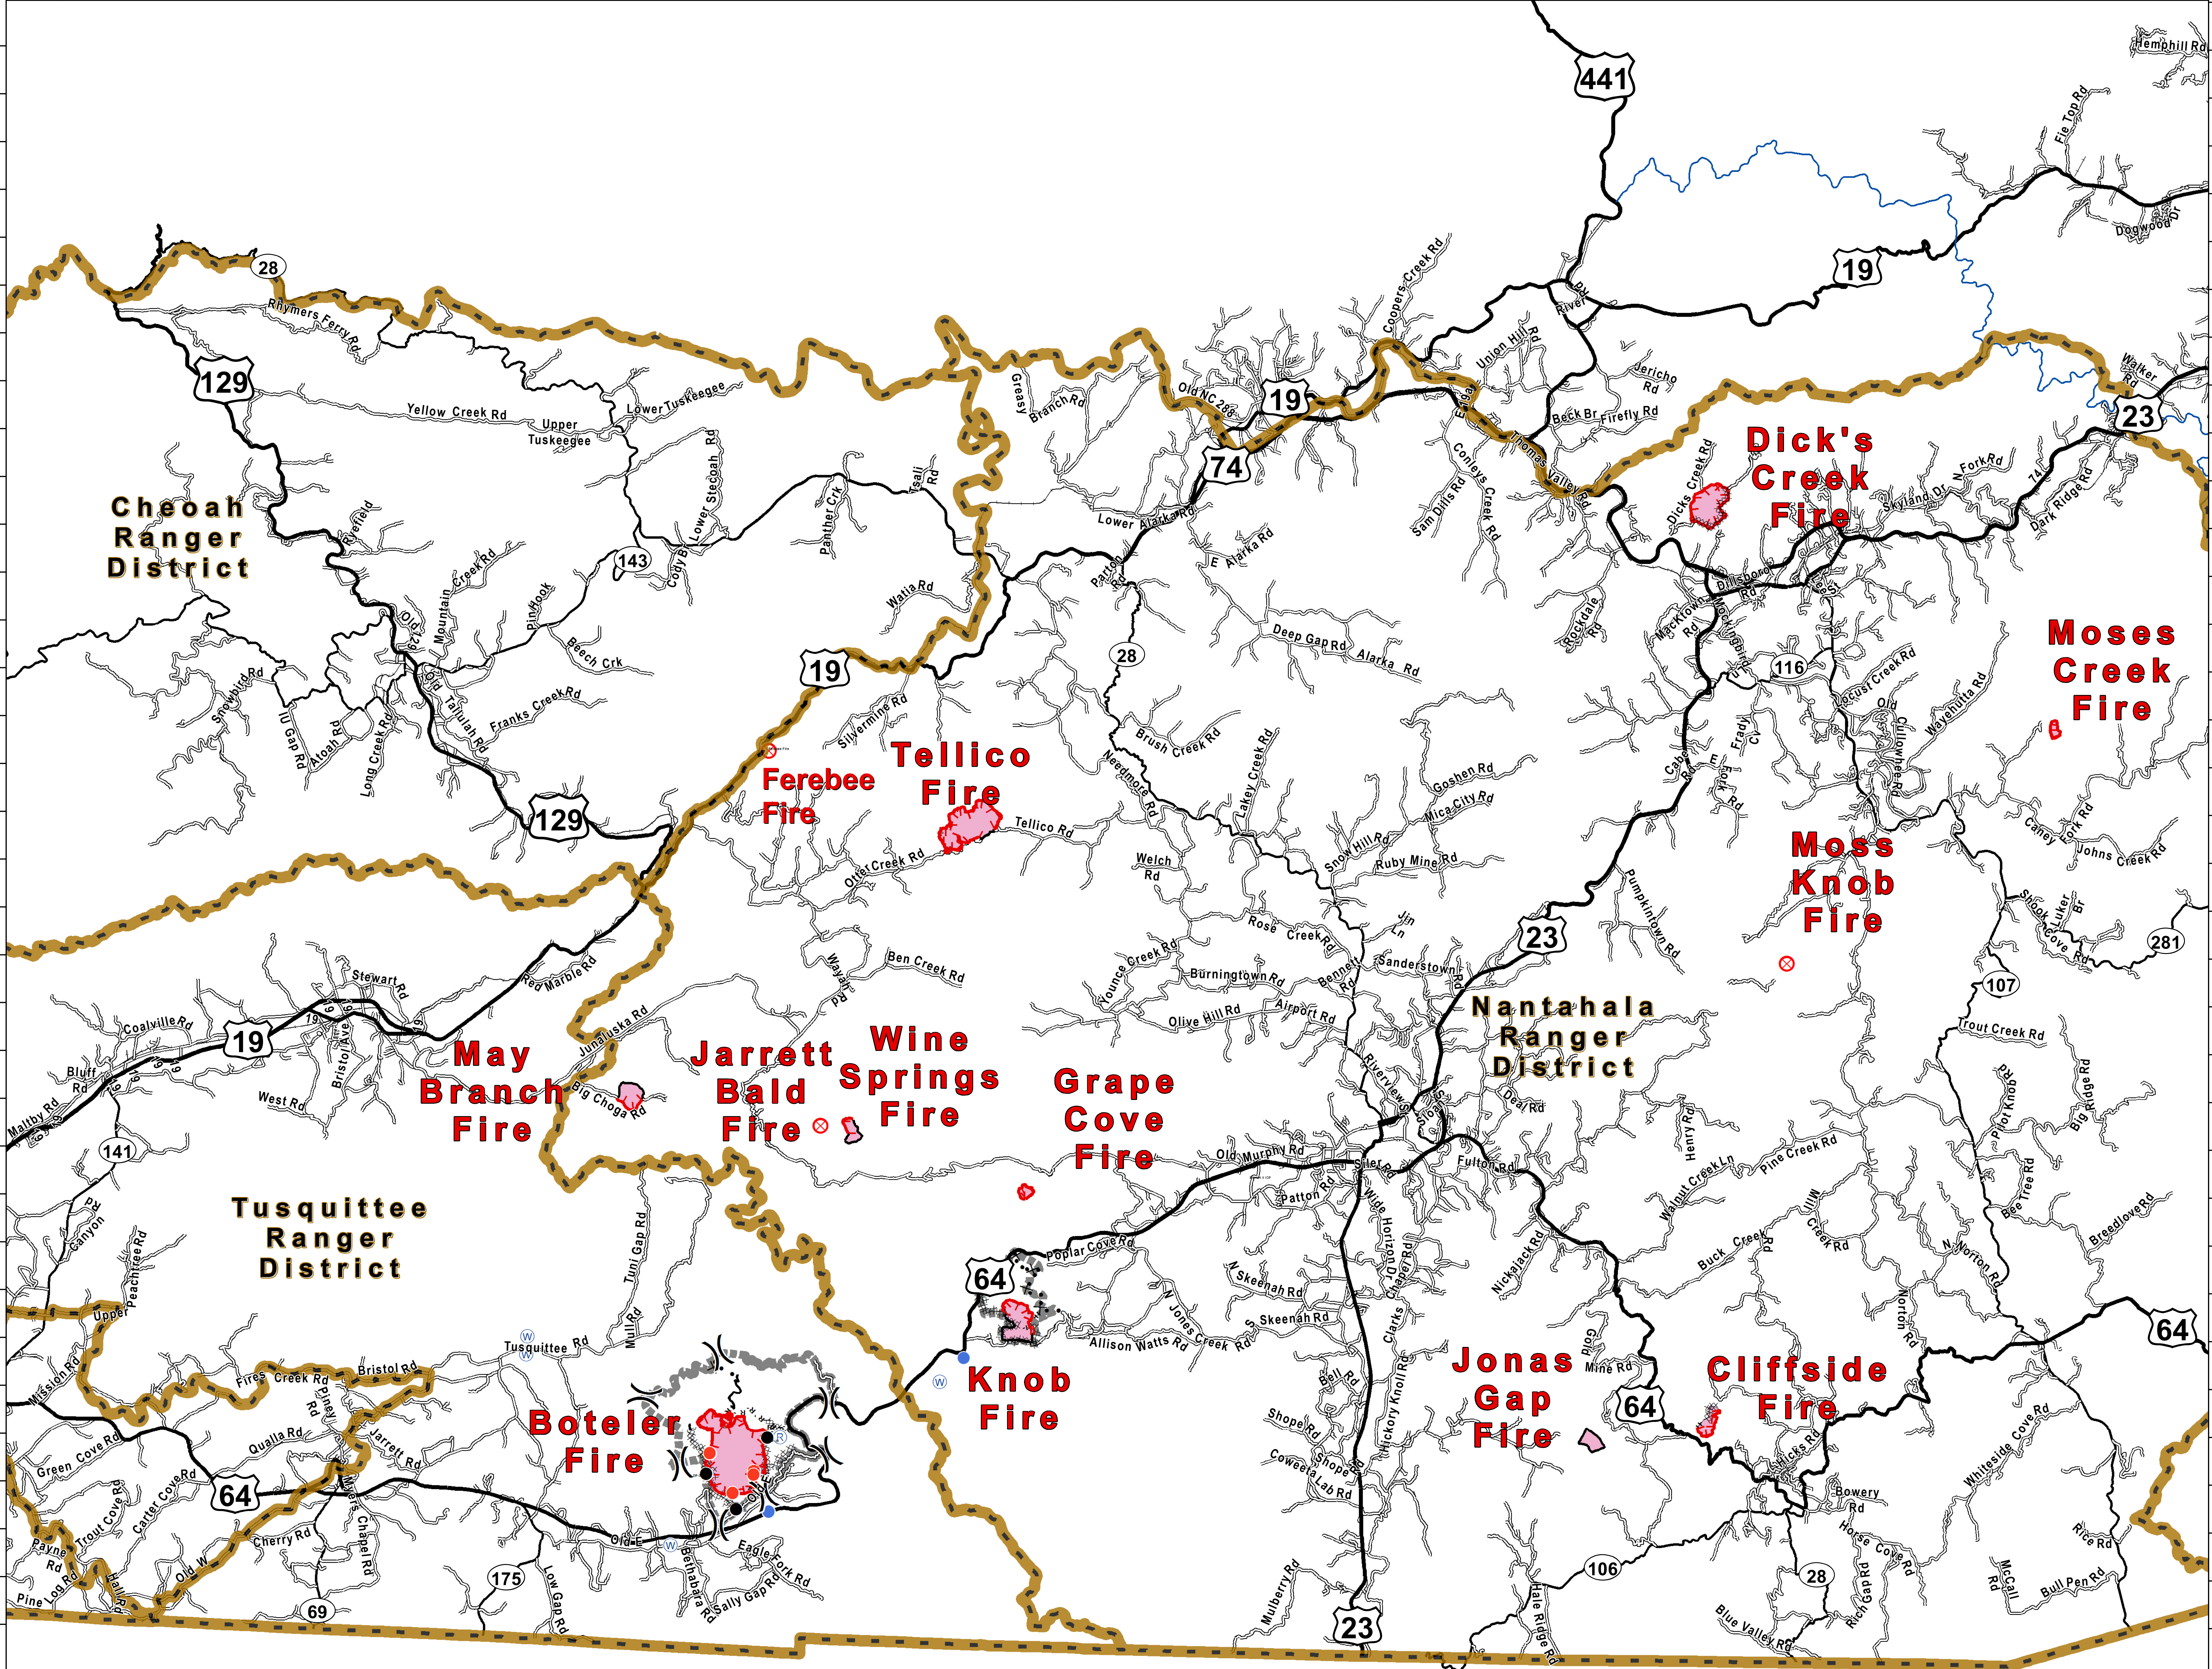

# Nantahala National Forest

## Fall 2016 Fires

11/6/2016  
Day Shift

**T  
r  
a  
n  
s  
p  
o  
r  
t  
a  
t  
i  
o  
n**

To use a GeoPDF,  
install PDF Maps App  
by Avenza available for:  
Apple,  
Android, &  
Windows  
mobile devices.

Download a GeoPDF

Information shown is based on the  
best available data at the time of  
map production.

Latest intel: 20161104 @ 1900

20161104 @ 2345  
Map Datum: NAD83 Feet  
Author: D. Jones, GISS

Date: 11/6/2016  
Document Name: trans\_area\_ansi\_e\_land\_2016\_NantahalaFiresFires