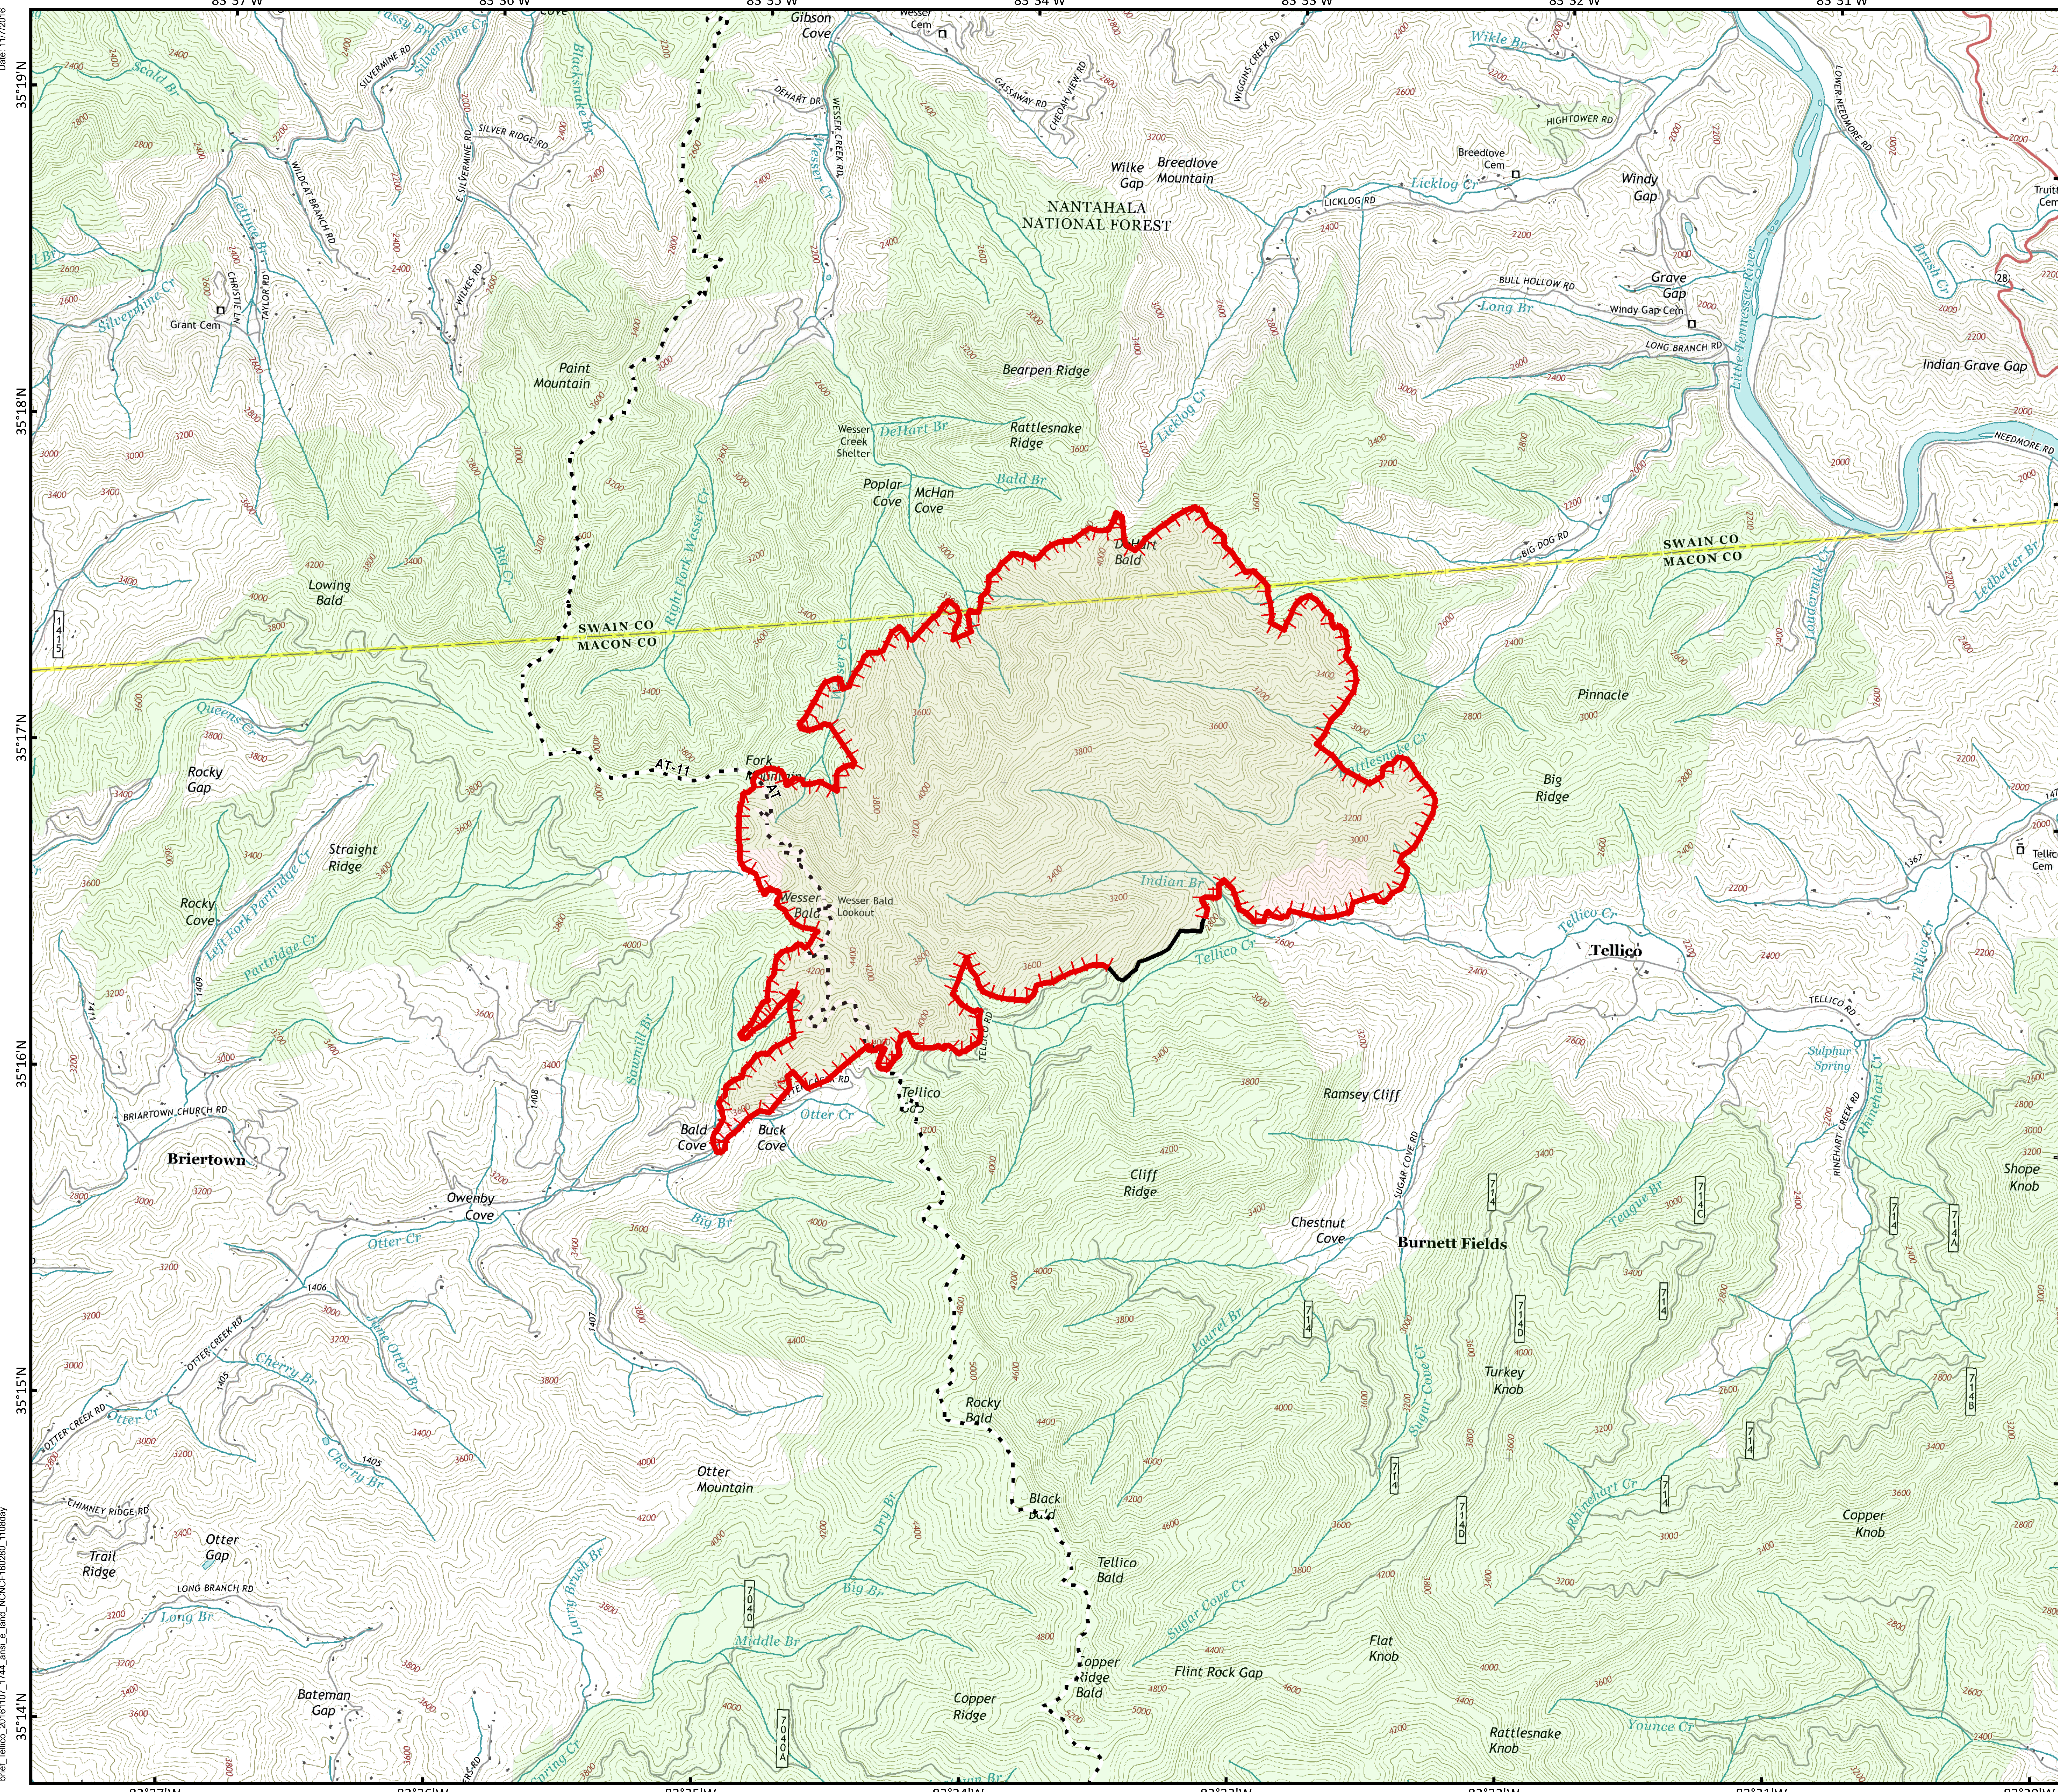

Briefing Map

11/8/2016
Day Shift

Tellico Fire

NC-NCF-160280

Approximate
Acres:
1,835

- Uncontrolled Fire Edge
- Completed Line
- Trail
- Structure

To use a GeoPDF, install PDF Maps App by Avenza available for: Apple, Android, & Windows mobile devices.

Download a GeoPDF

Information shown is based on the best available data at the time of map production.

Latest intel: 20161106 @ 1913

20161107 @ 1744
Map Datum: NAD83 Feet
Author: A. Thompson, GISS

Date: 11/7/2016
Brief_Tellico_20161107_1744_ansi_e_land_NCNCNF160280_110889y