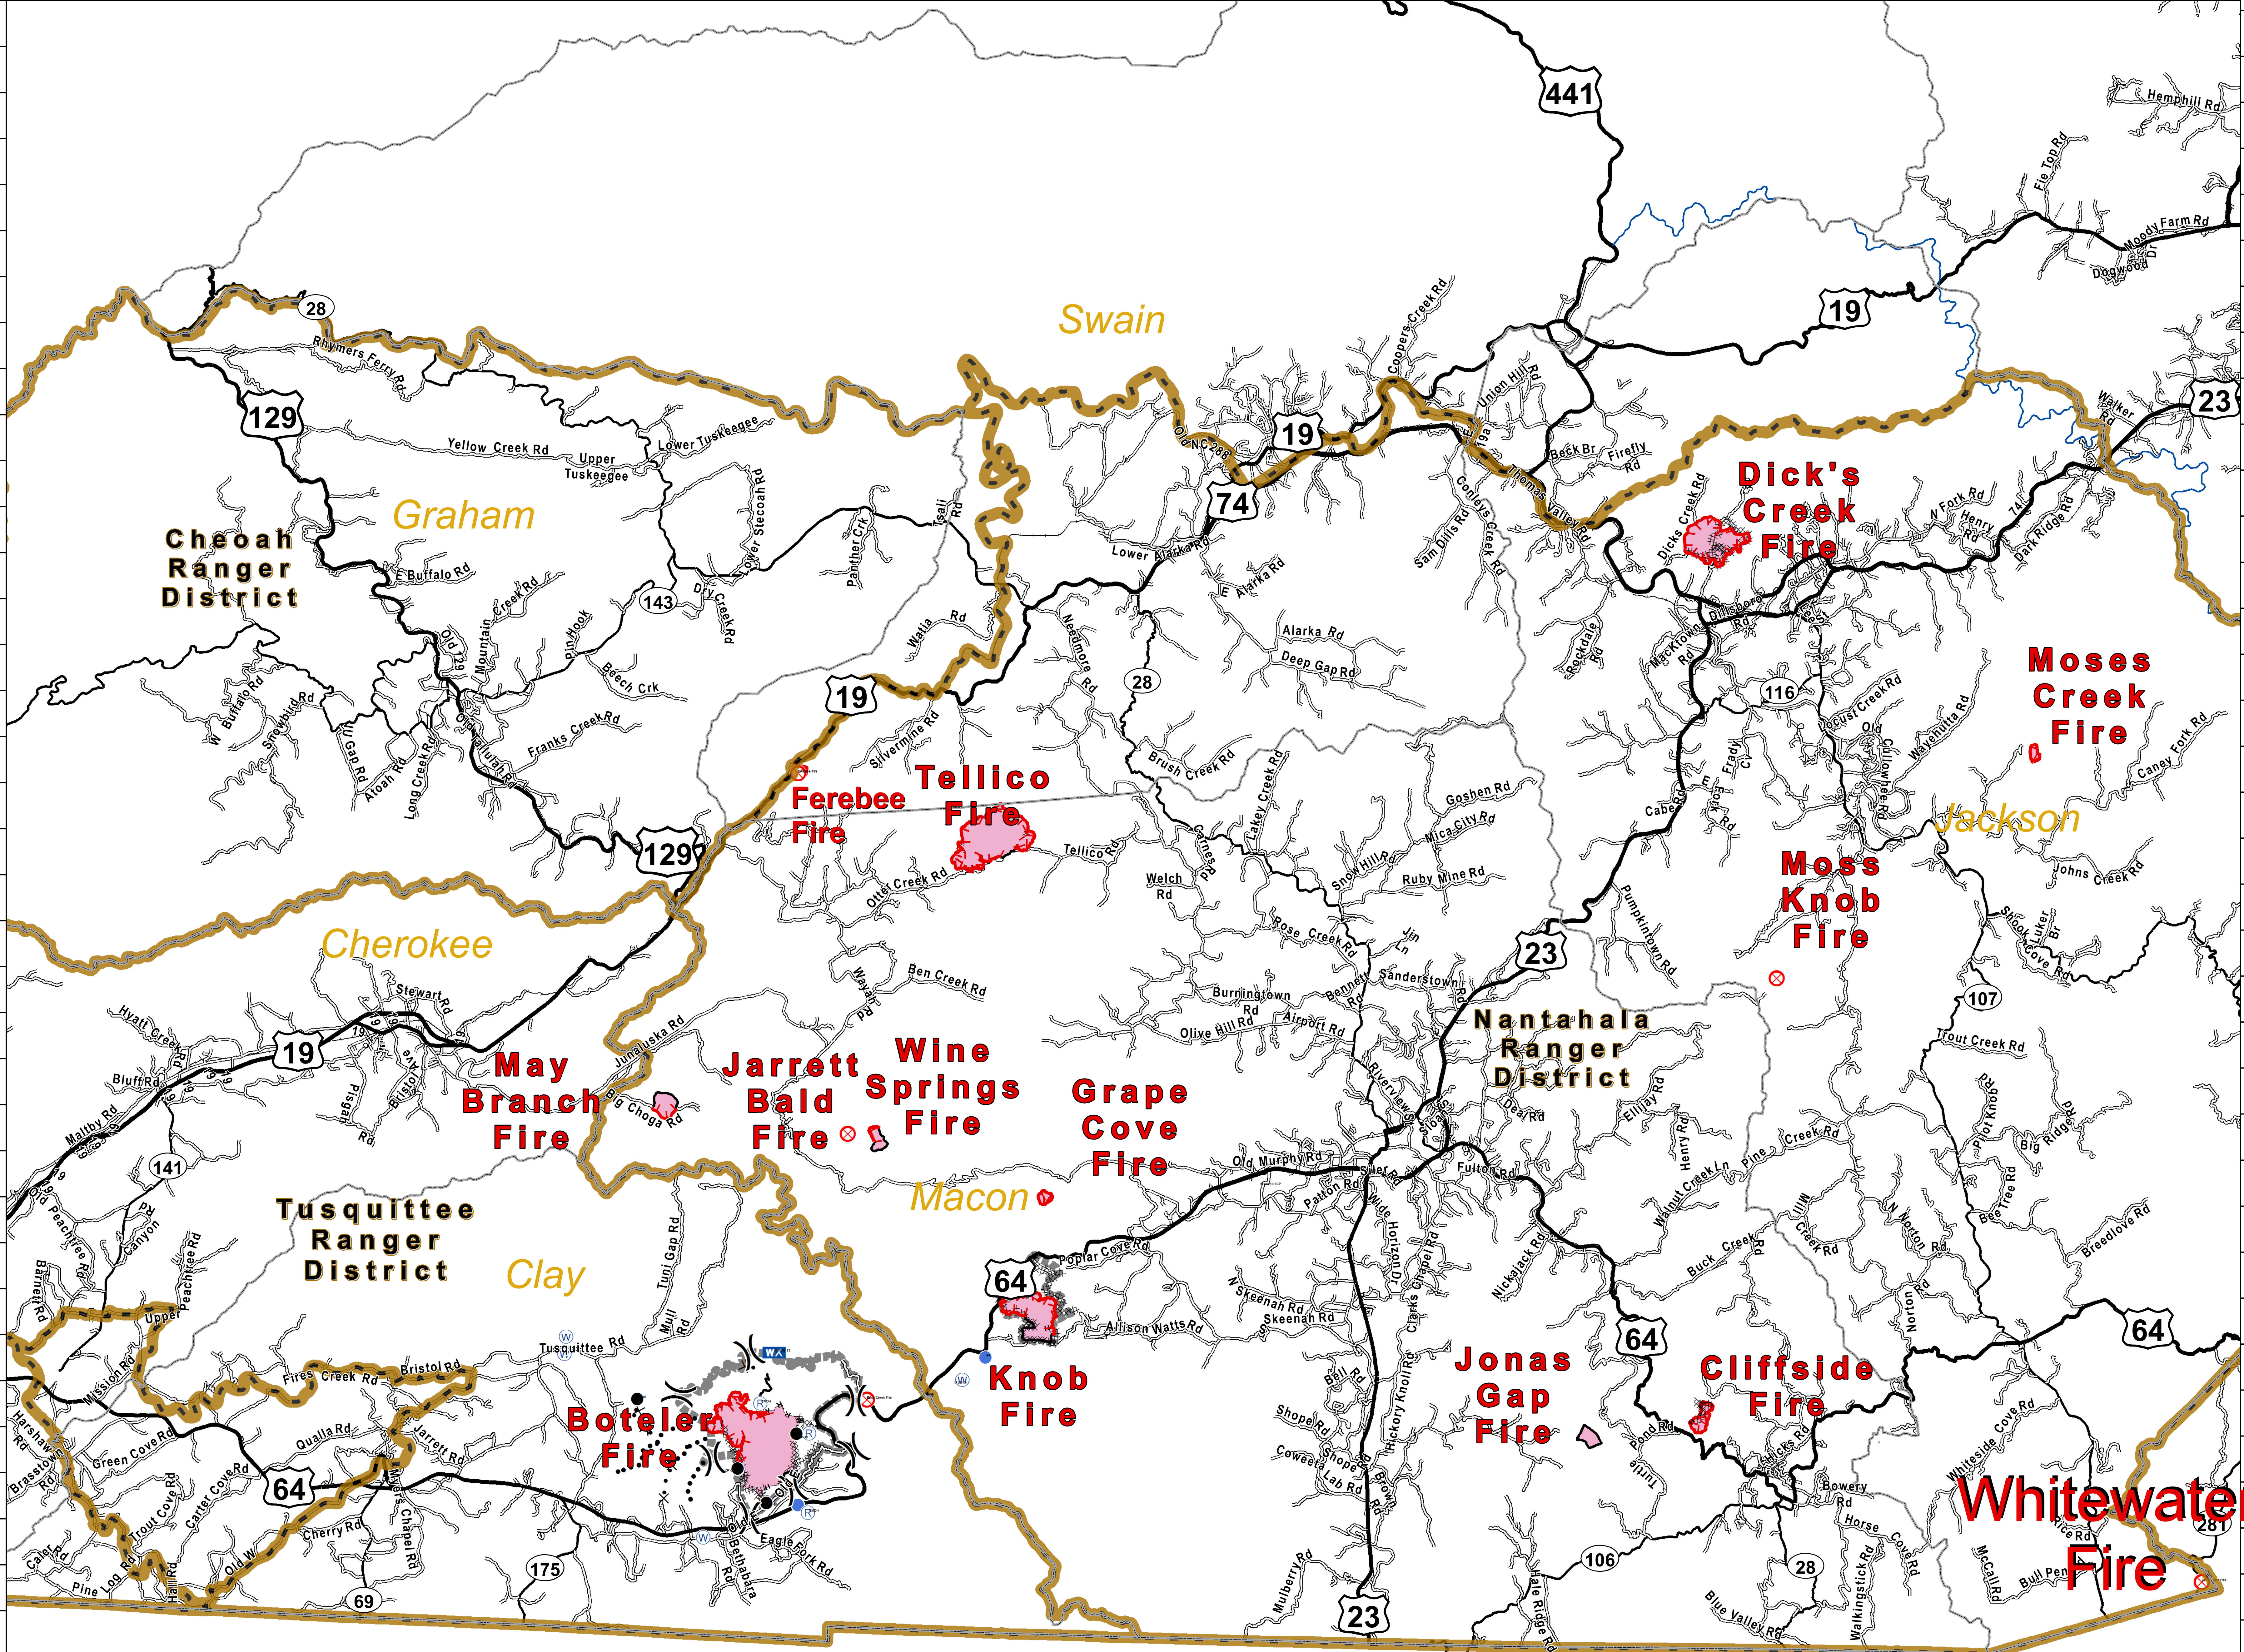

Nantahala National Forest

Fall 2016 Fires

11/8/2016
Day Shift

T
r
a
n
s
p
o
r
t
a
t
i
o
n

To use a GeoPDF, install PDF Maps App by Avenza available for: Apple, Android, & Windows mobile devices.

Download a GeoPDF

Information shown is based on the best available data at the time of map production.

Latest intel: 20161104 @ 1900

20161108 @ 2348
Map Datum: NAD83 Feet
Author: D. Paris, GISS

Date: 11/7/2016
Document Name: trans_area_anst_e_land_2016_NantahalaFires