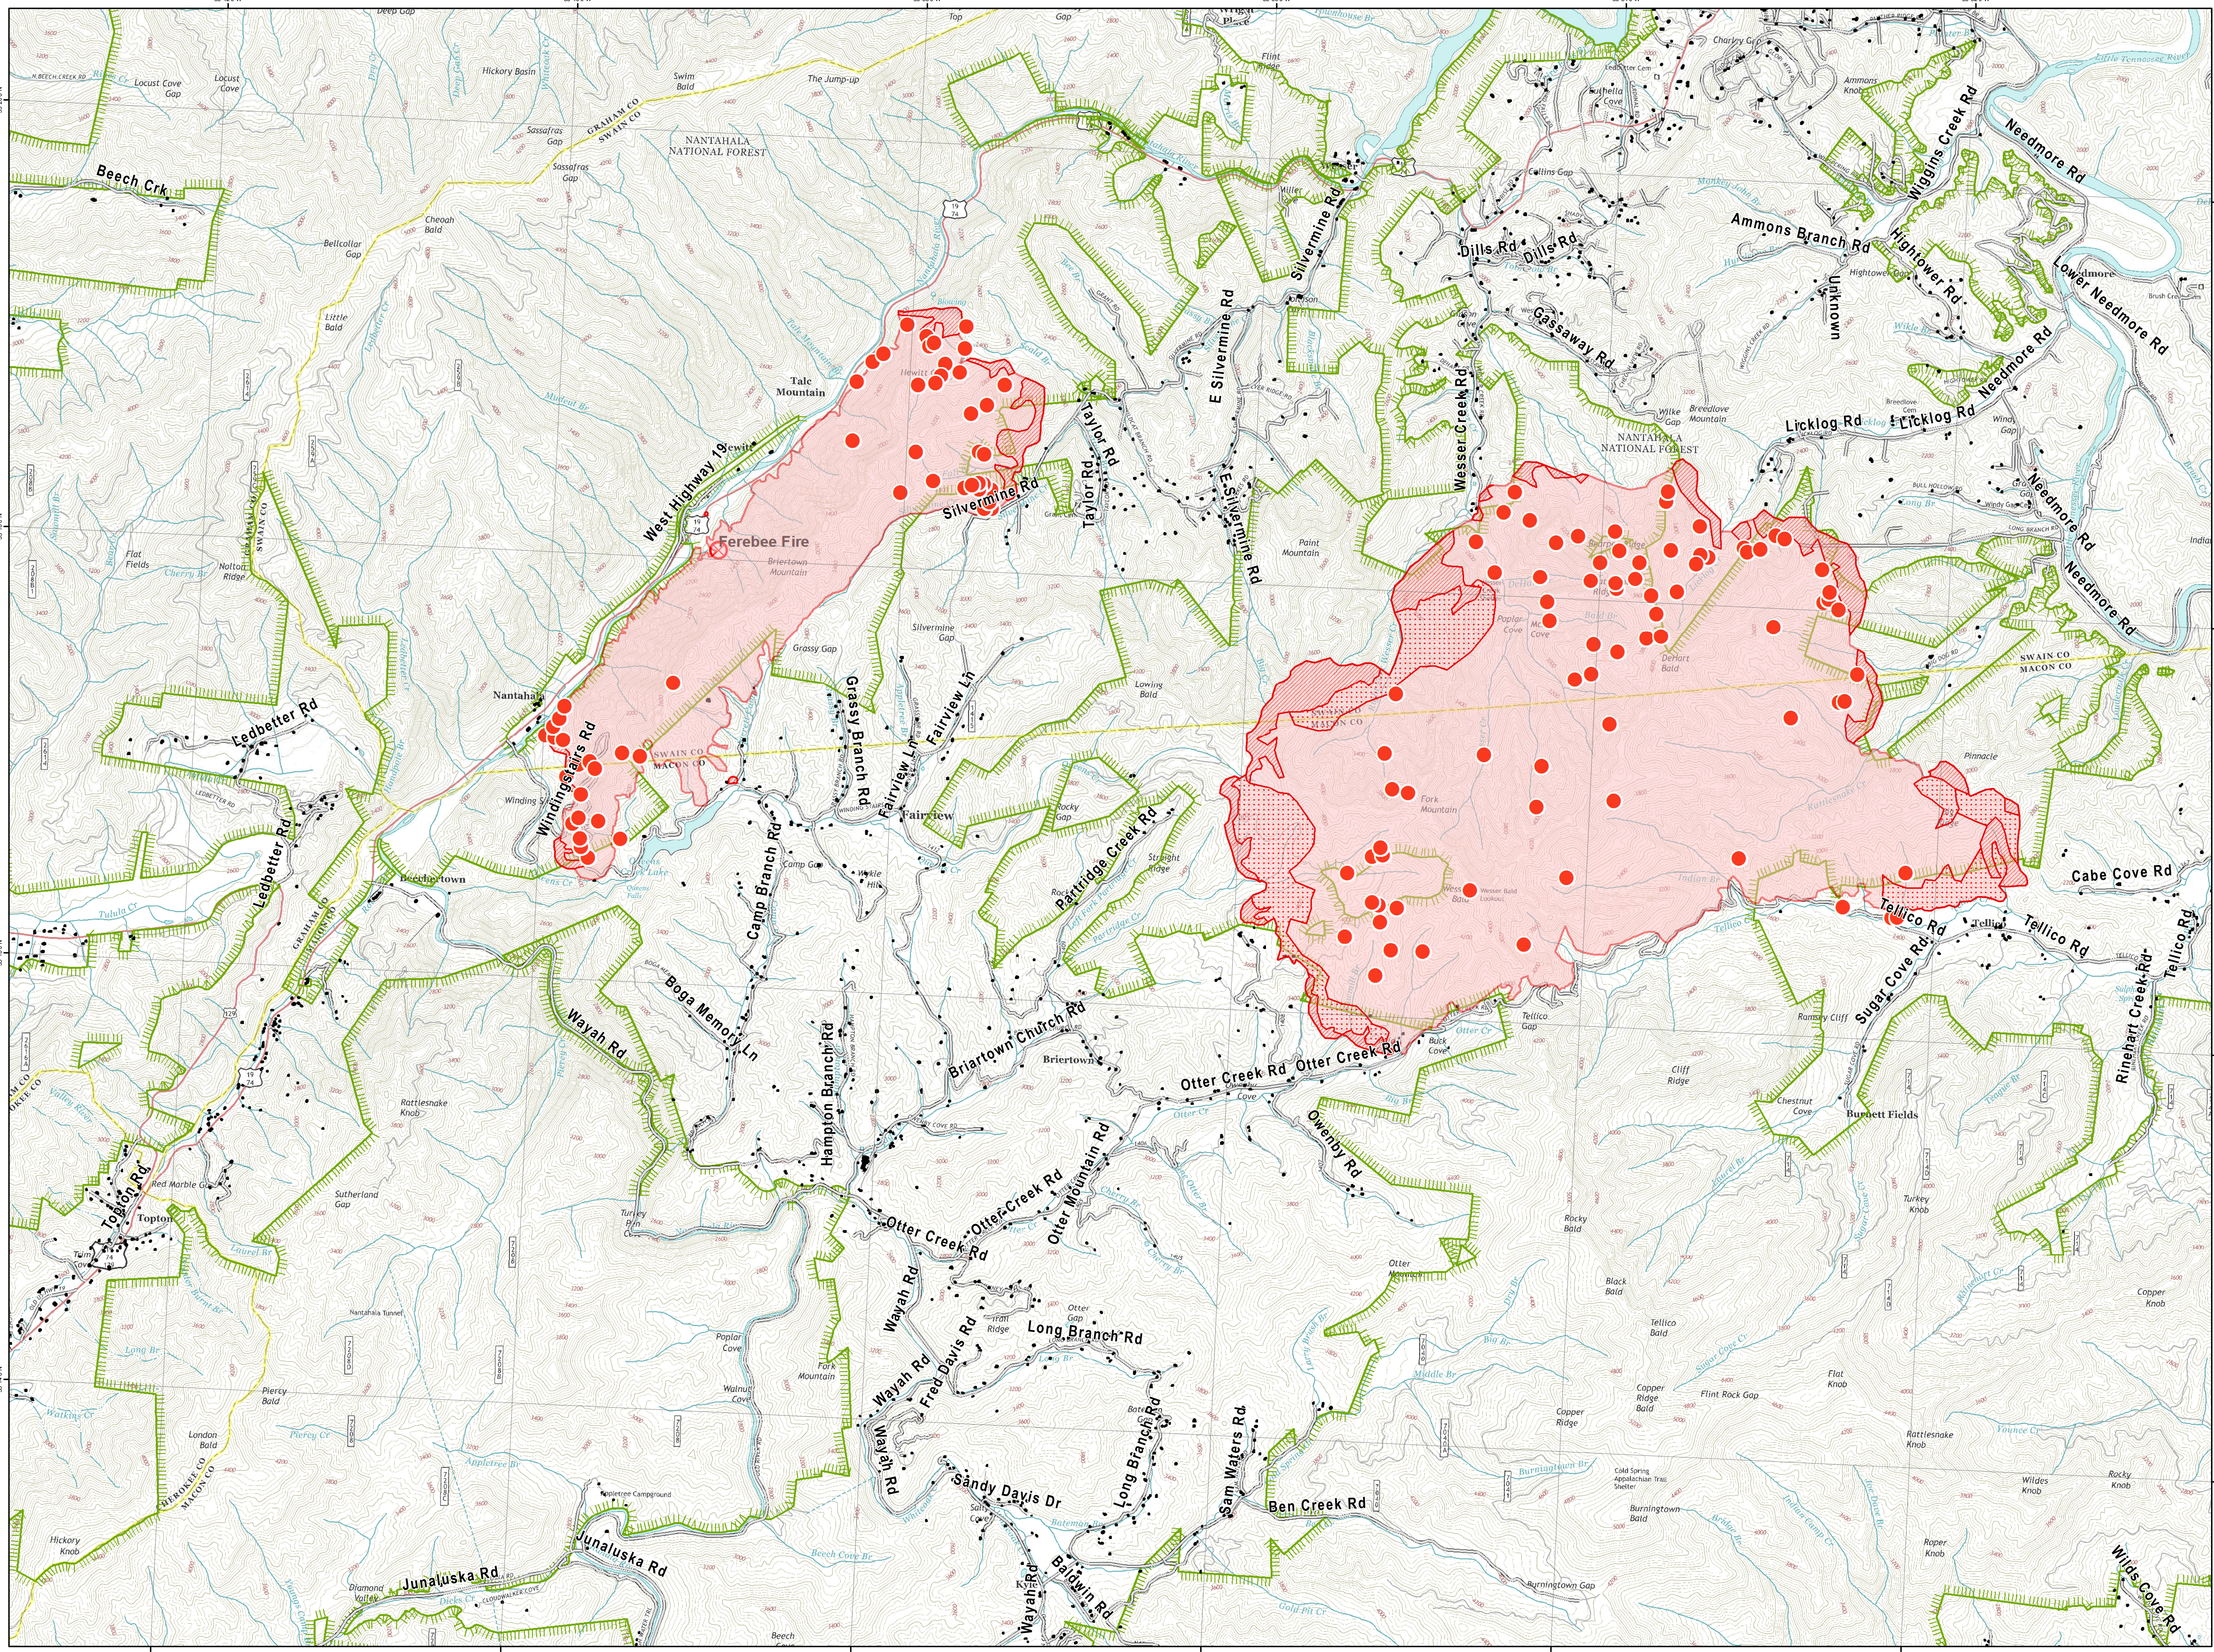

Ferebee Fire Tellico Fire Area Day Shift 11/9/2016

Tellico Fire Acres - 5160
Ferebee Fire Acres - 1605

IR 11/08/2016 @2140
November 08, 2016

IR 11/7/2016 2154

- Isolated Heat Sources
- Scattered Heat
- Intense Heat
- Heat Perimeter
- Forest Service Ownership
- Fire Polygons
- Structure Footprints

11/9/2016 @ 0702
Map Datum: NAD83 Feet
Author: D. Paris, GISS(T)