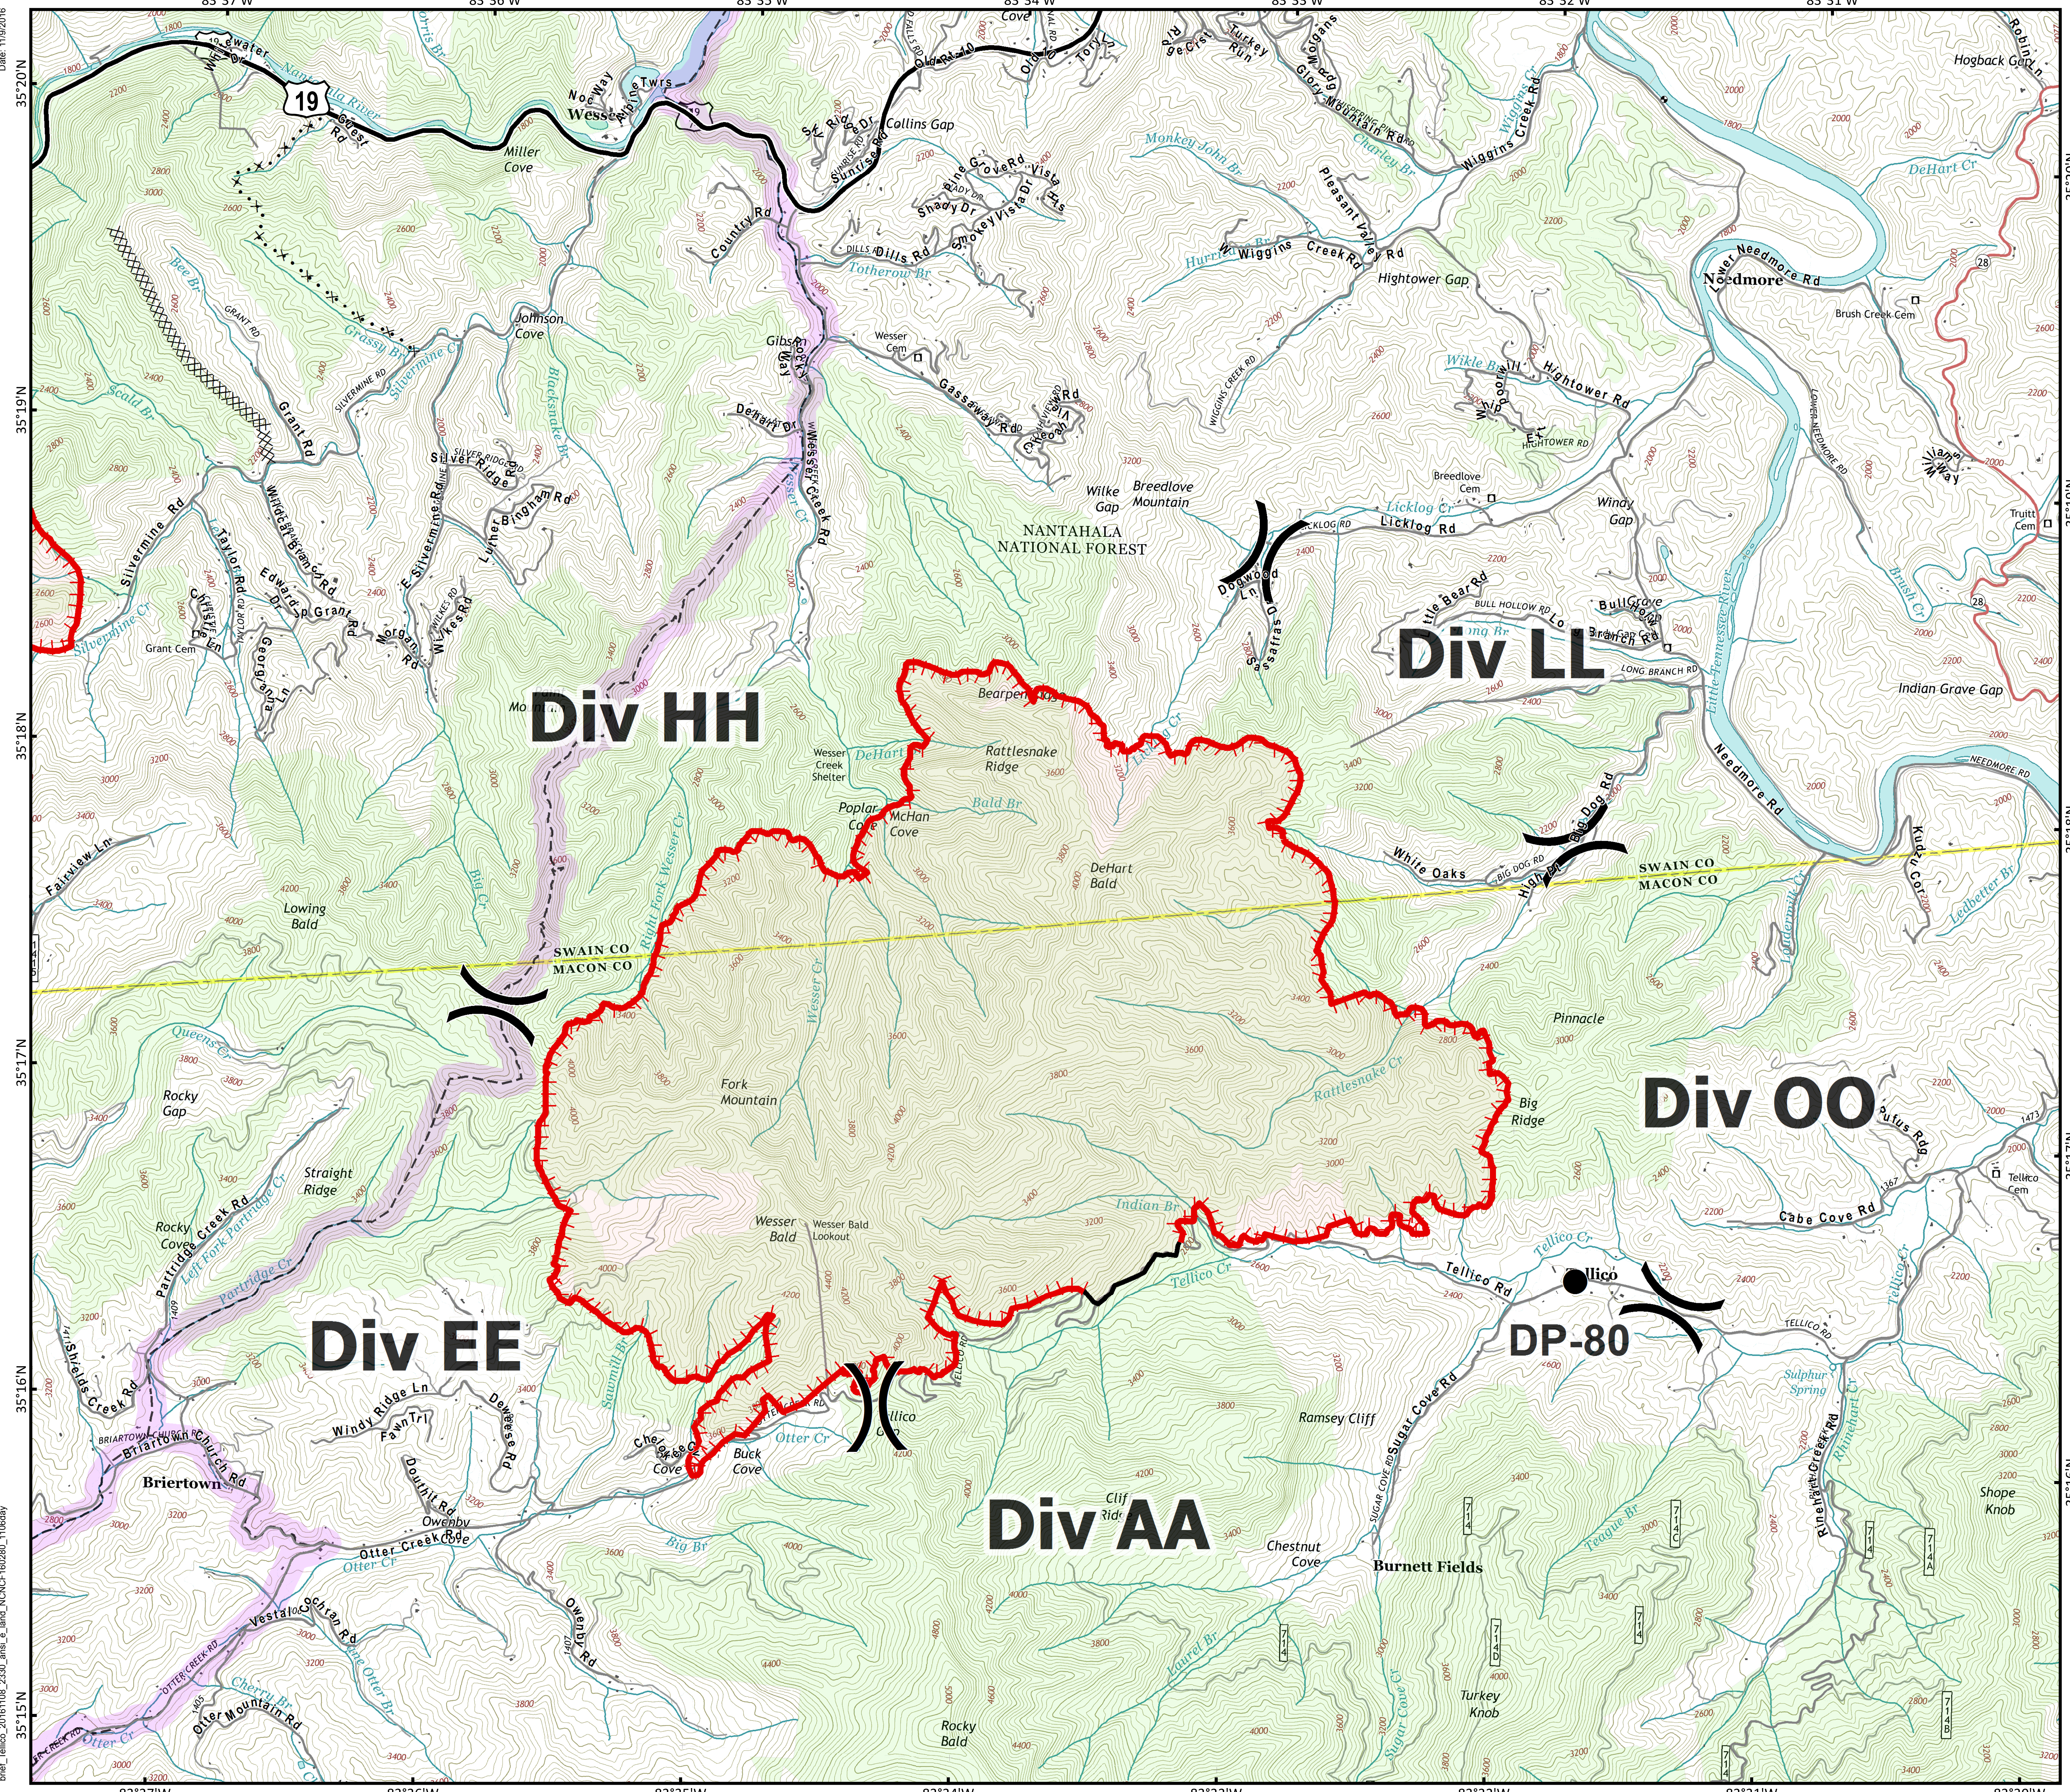

# Briefing Map

11/9/2016  
Day Shift

## Tellico Fire

NC-NCF-160280

Approximate Acres:  
3,417

- Division
- Uncontrolled Fire Edge
- Completed Line
- Drop Point
- Trail
- Trail of Tears
- Structure

To use a GeoPDF, install PDF Maps App by Avenza available for: Apple, Android, & Windows mobile devices.

Download a GeoPDF

Information shown is based on the best available data at the time of map production.

Latest intel: 20161108 @ 1930

20161108 @ 2315  
Map Datum: NAD83 Feet  
Author: D. Jones, GISS

Date: 11/9/2016  
Brief\_Tellico\_20161108\_2330\_ansi\_e\_land\_NCNC160280\_1106a8y